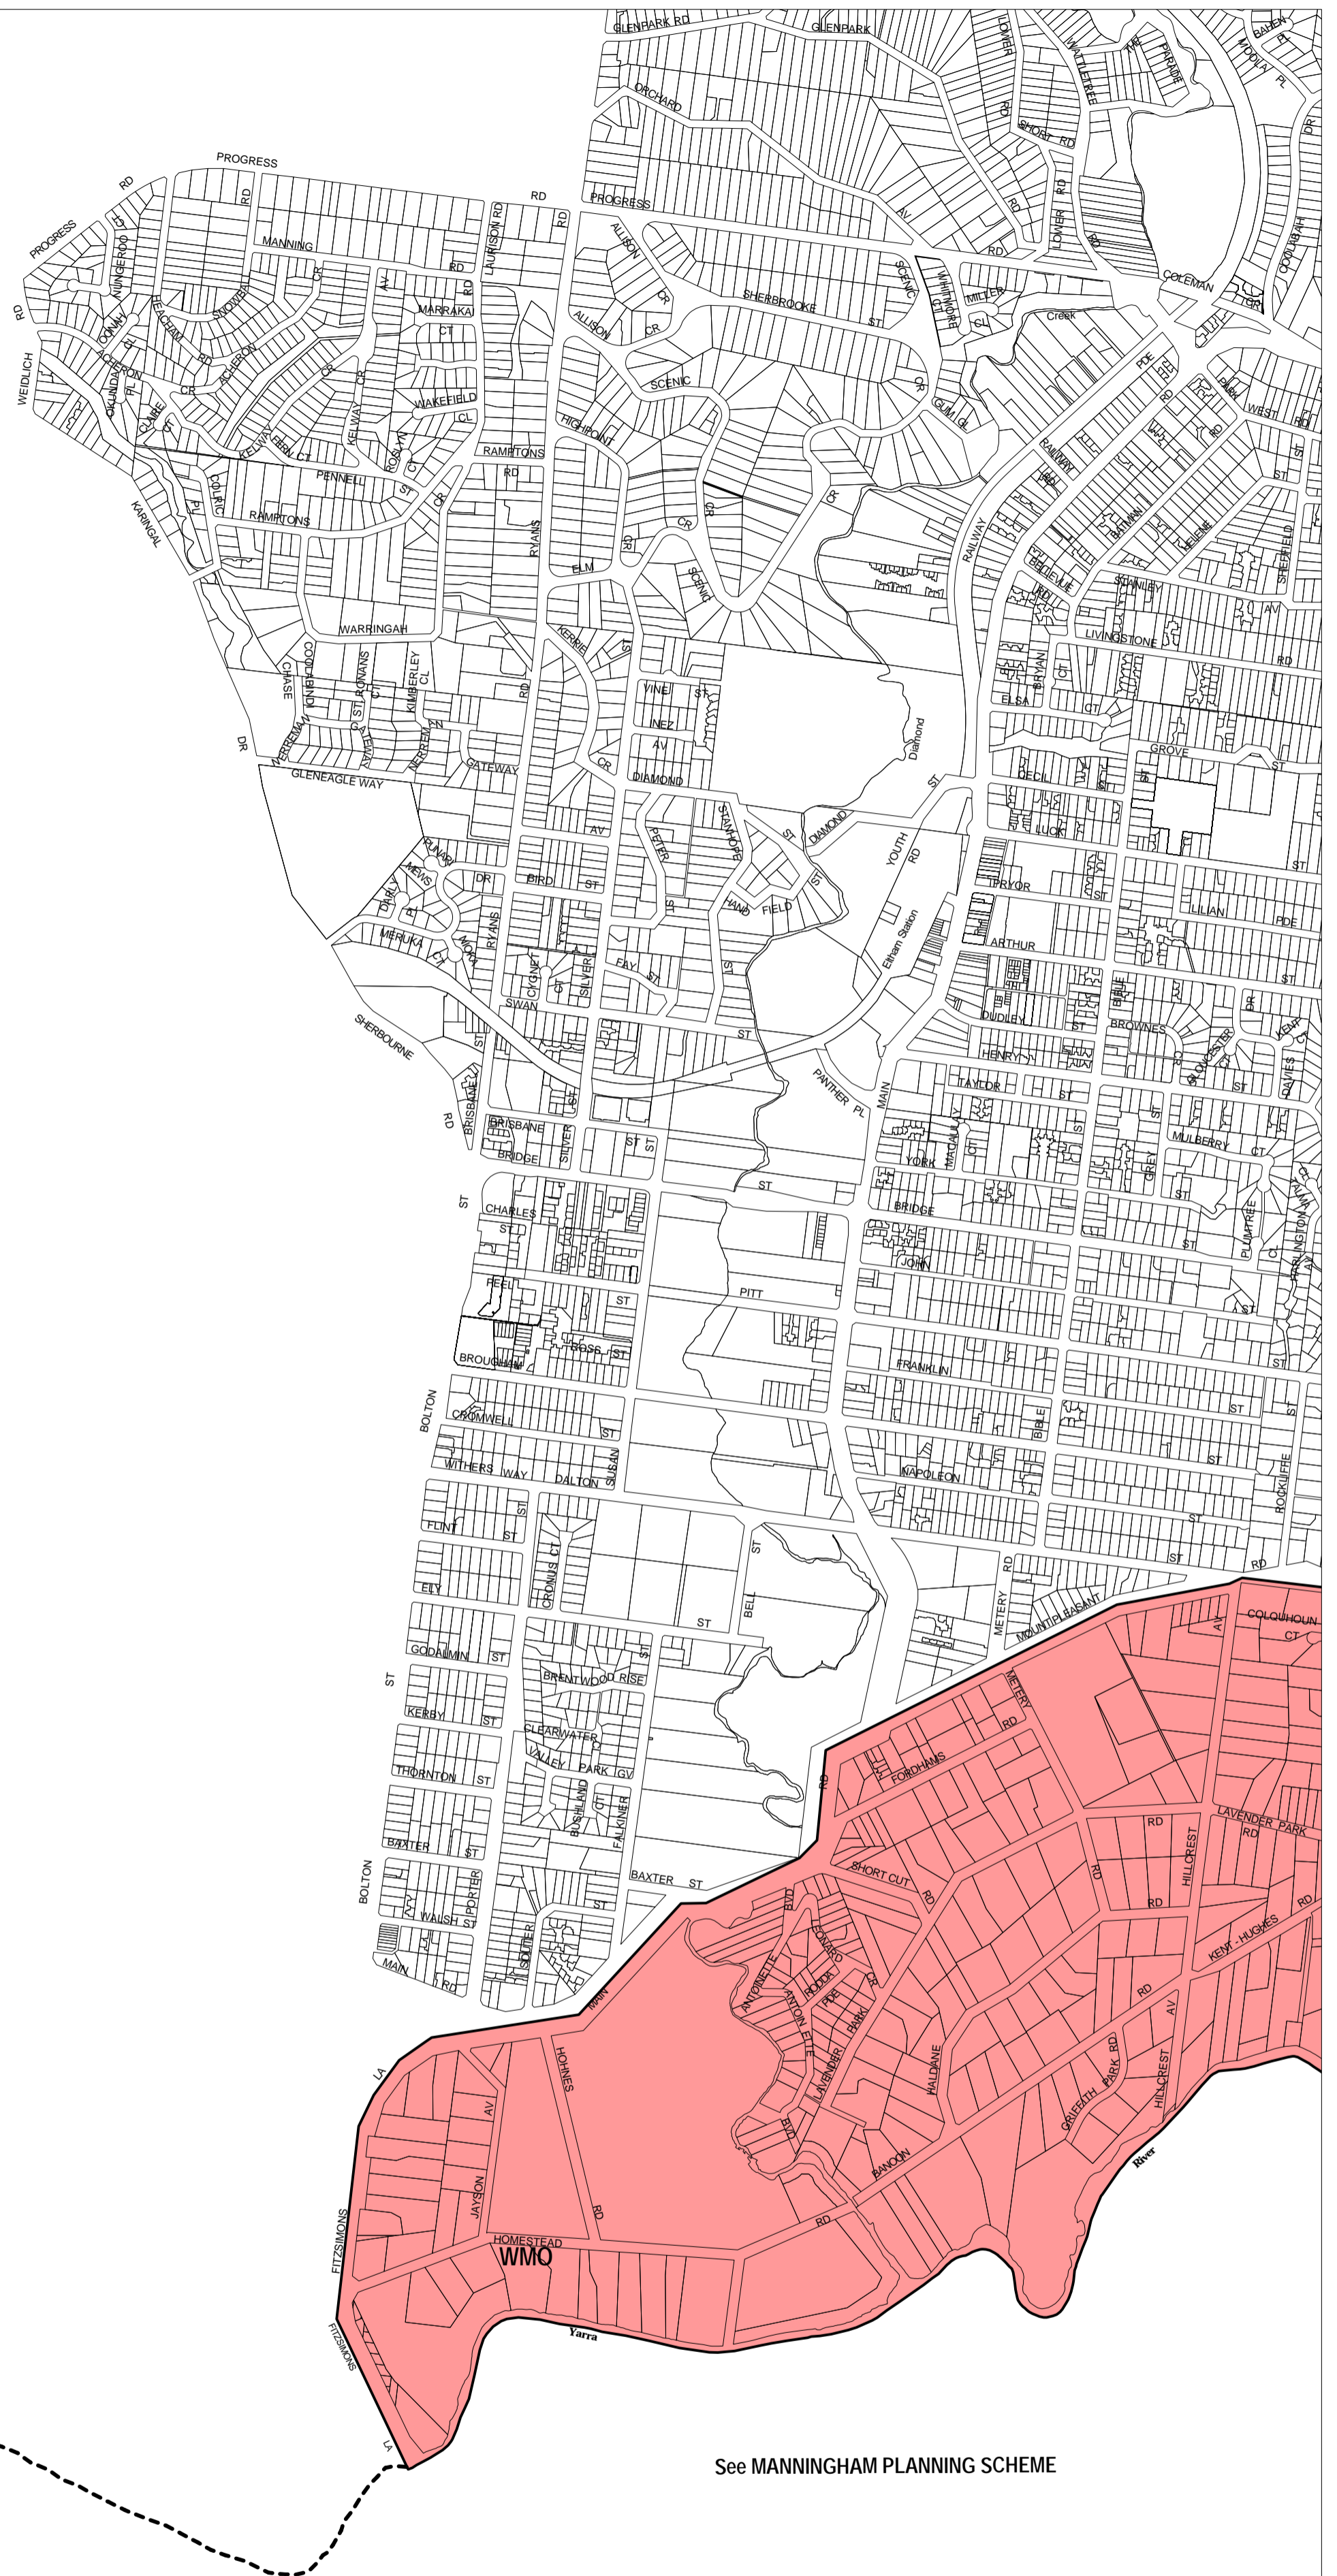

NILLUMBIK PLANNING SCHEME - LOCAL PROVISION

See BANYULE PLANNING SCHEME

See MANNINGHAM PLANNING SCHEME

Overlays
WMO Wildfire Management Overlay

AUSTRALIAN MAP GRID ZONE 55

INDEX TO ADJOINING METRIC SERIES MAP

Printed: 2/8/2007

AMENDMENT C11