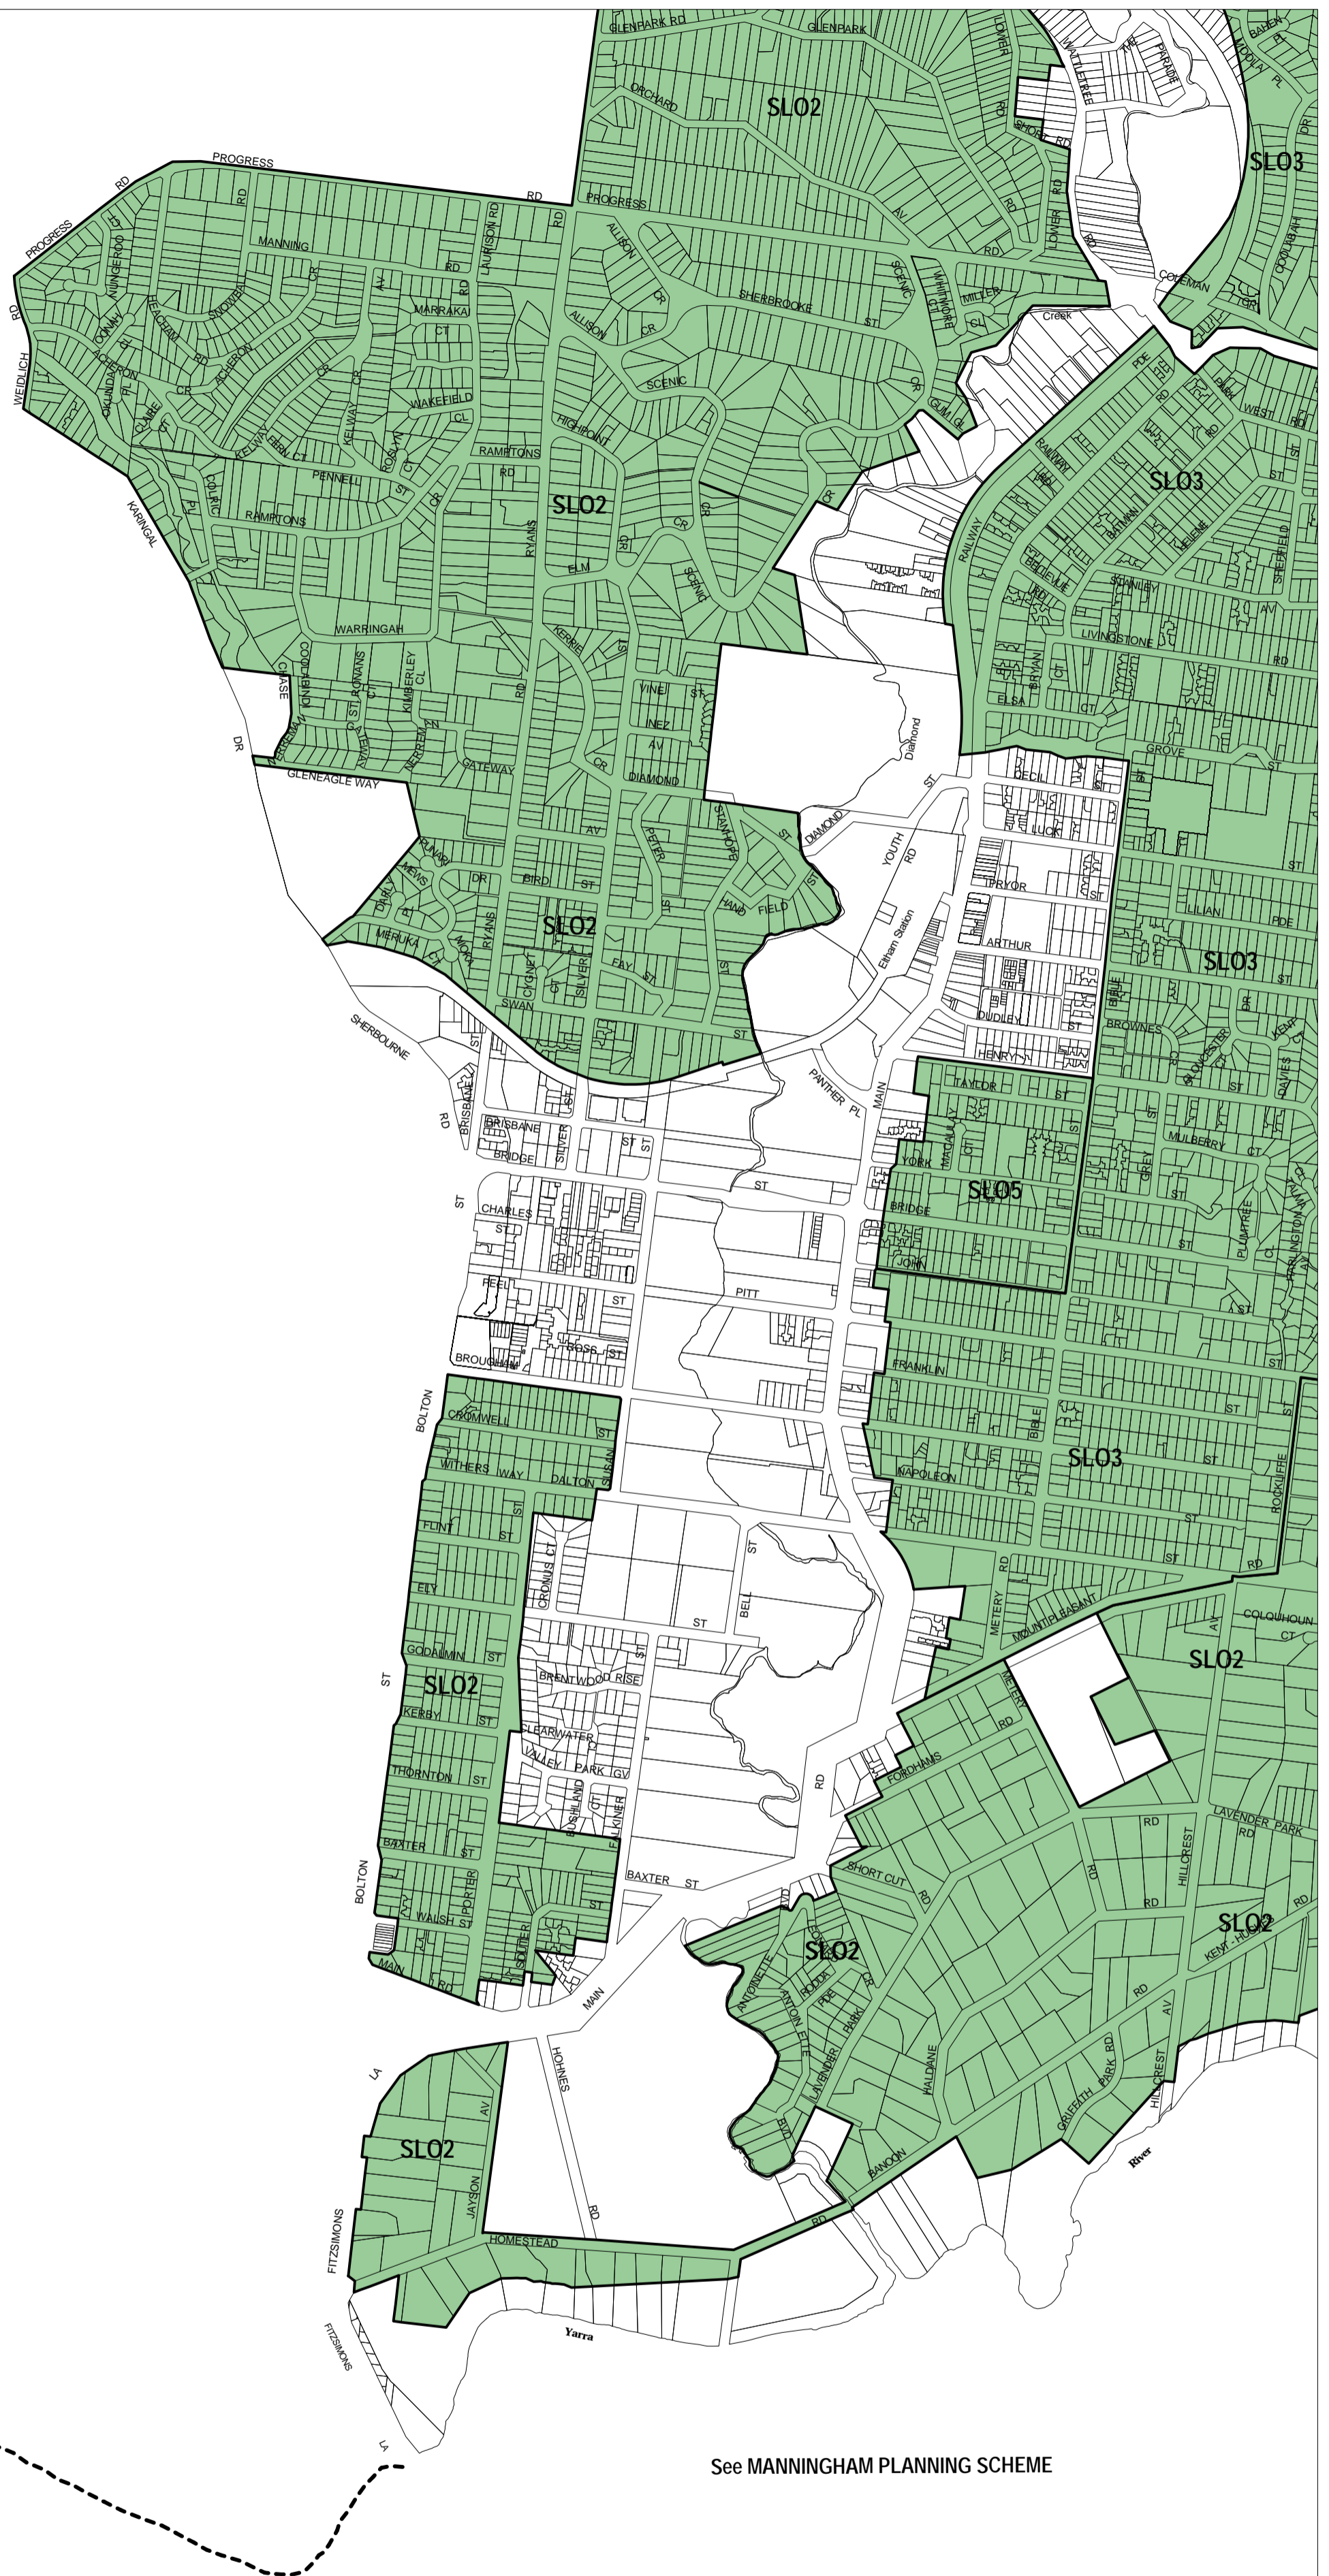

NILLUMBIK PLANNING SCHEME - LOCAL PROVISION

See BANYULE PLANNING SCHEME

See MANNINGHAM PLANNING SCHEME

1. **Overlays**
2. SLO2 Significant Landscape Overlay - Schedule 2
   - SLO3 Significant Landscape Overlay - Schedule 3
   - SLO5 Significant Landscape Overlay - Schedule 5

AUSTRALIAN MAP GRID ZONE 55

INDEX TO ADJOINING METRIC SERIES MAP

Printed: 2/8/2007

AMENDMENT C25 PT.1