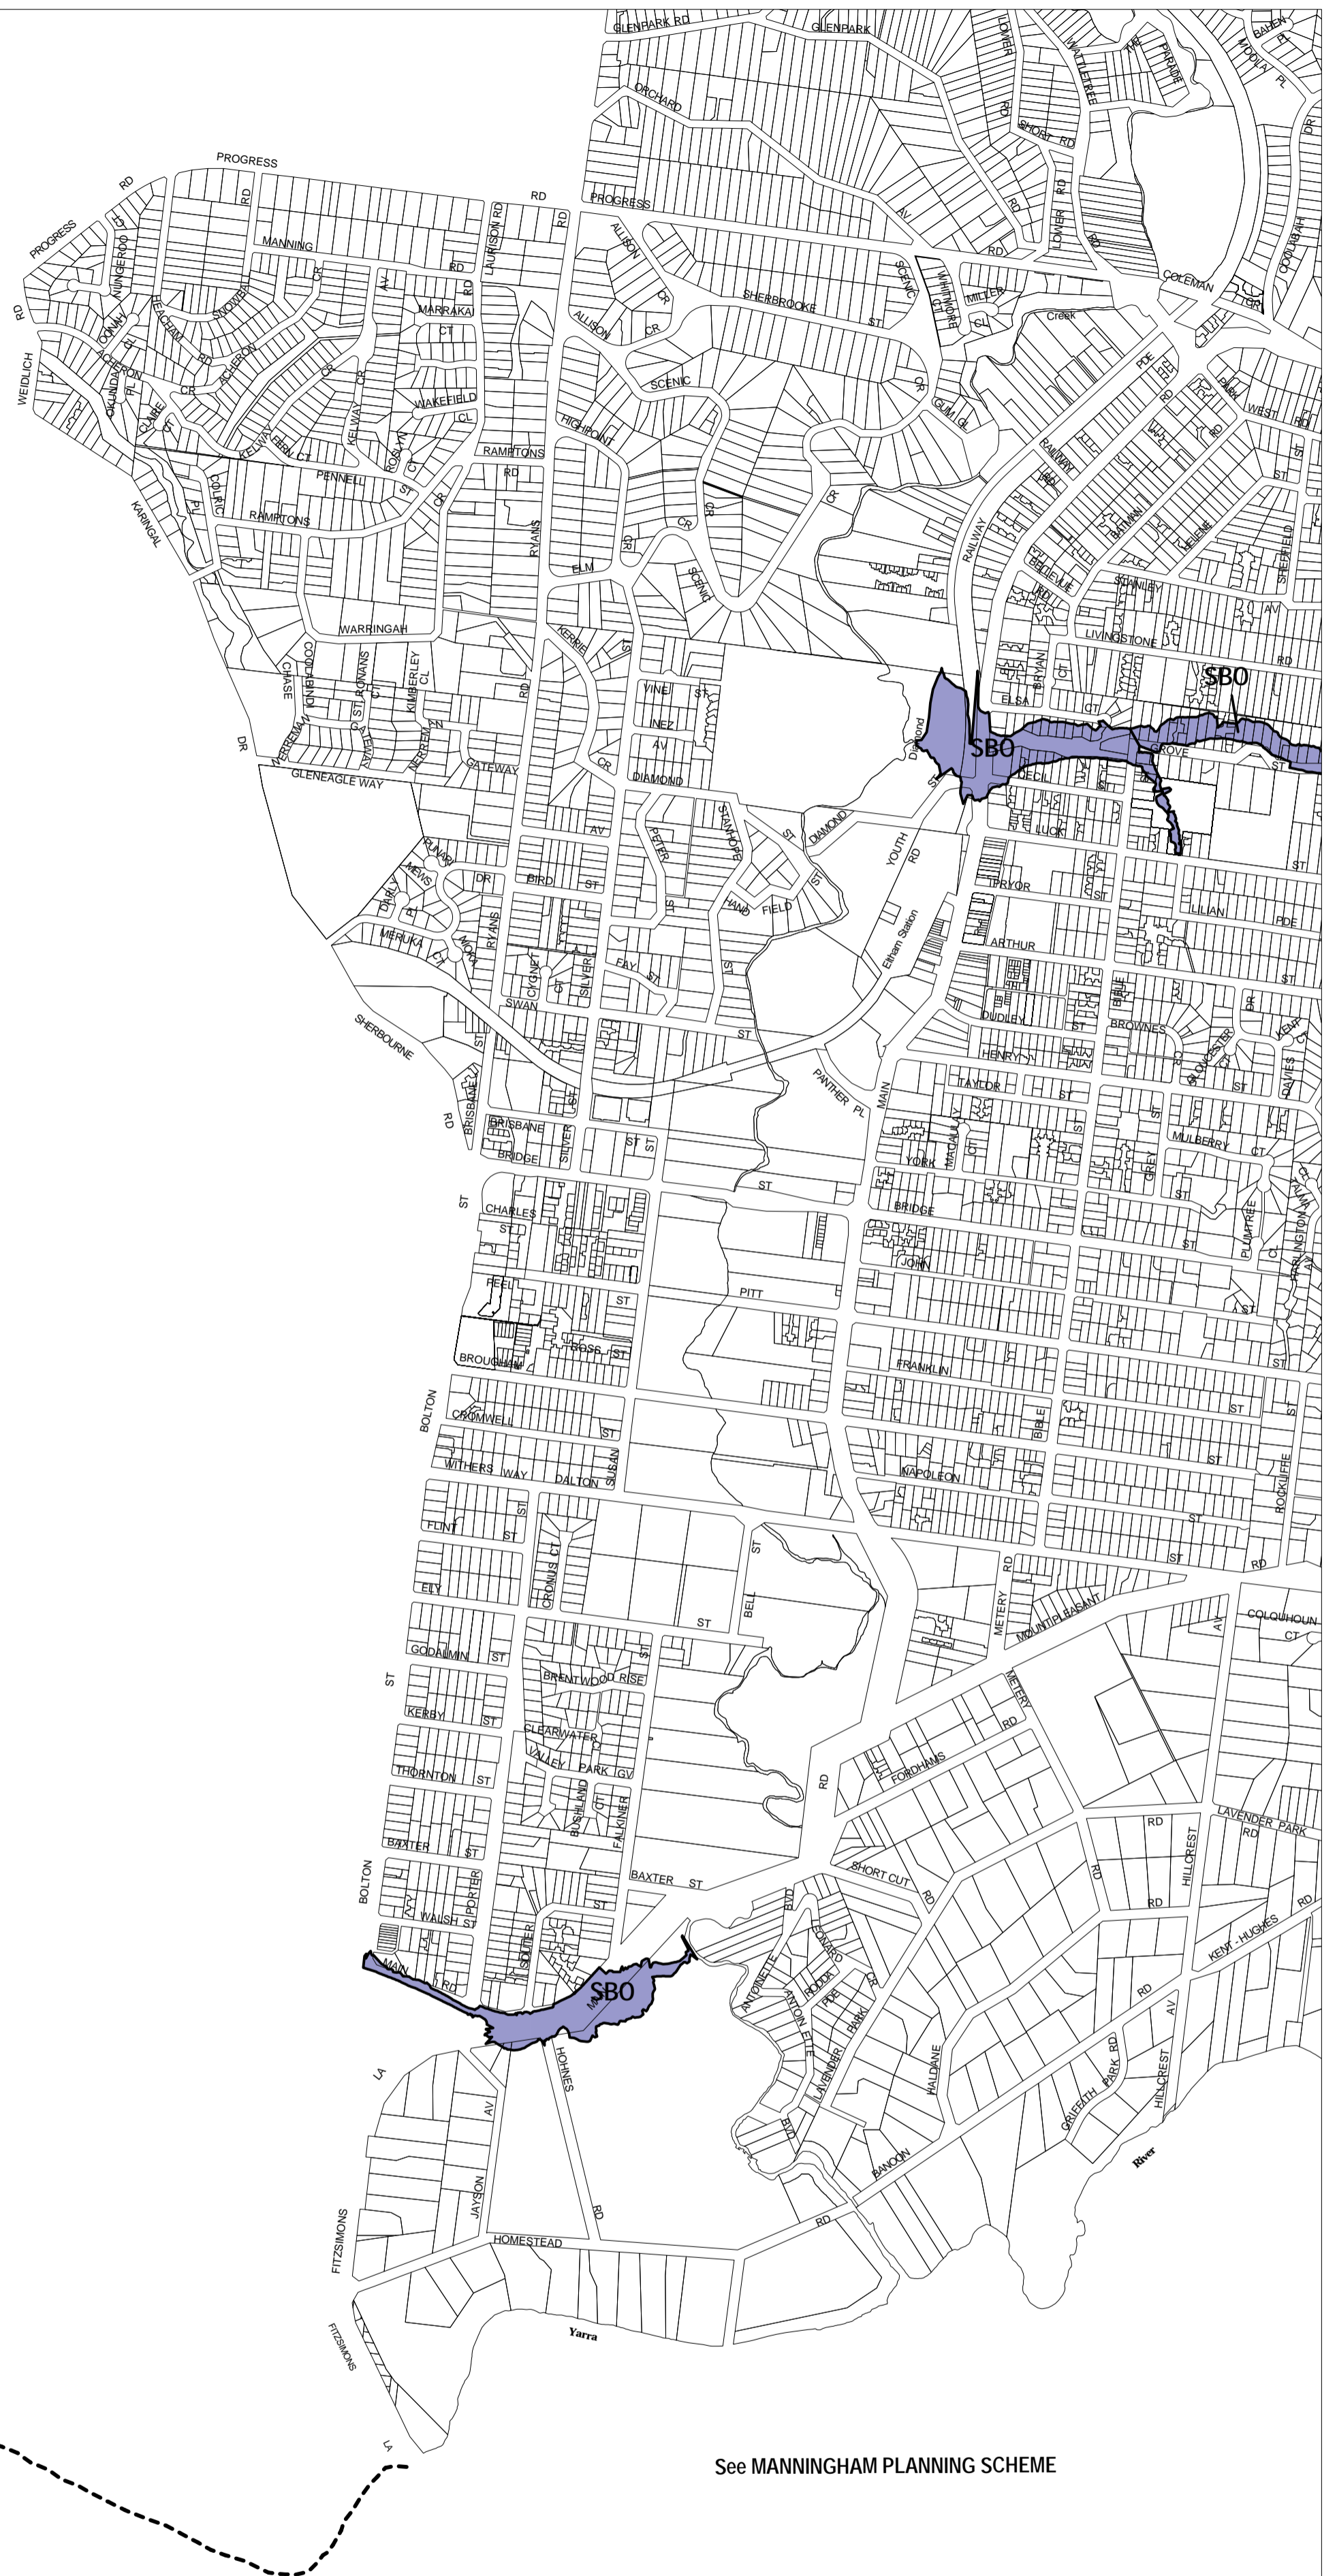

NILLUMBIK PLANNING SCHEME - LOCAL PROVISION

See BANYULE PLANNING SCHEME

See MANNINGHAM PLANNING SCHEME

Overlays
Special Building Overlay

AUSTRALIAN MAP GRID ZONE 55

INDEX TO ADJOINING METRIC SERIES MAP

Printed: 2/8/2007