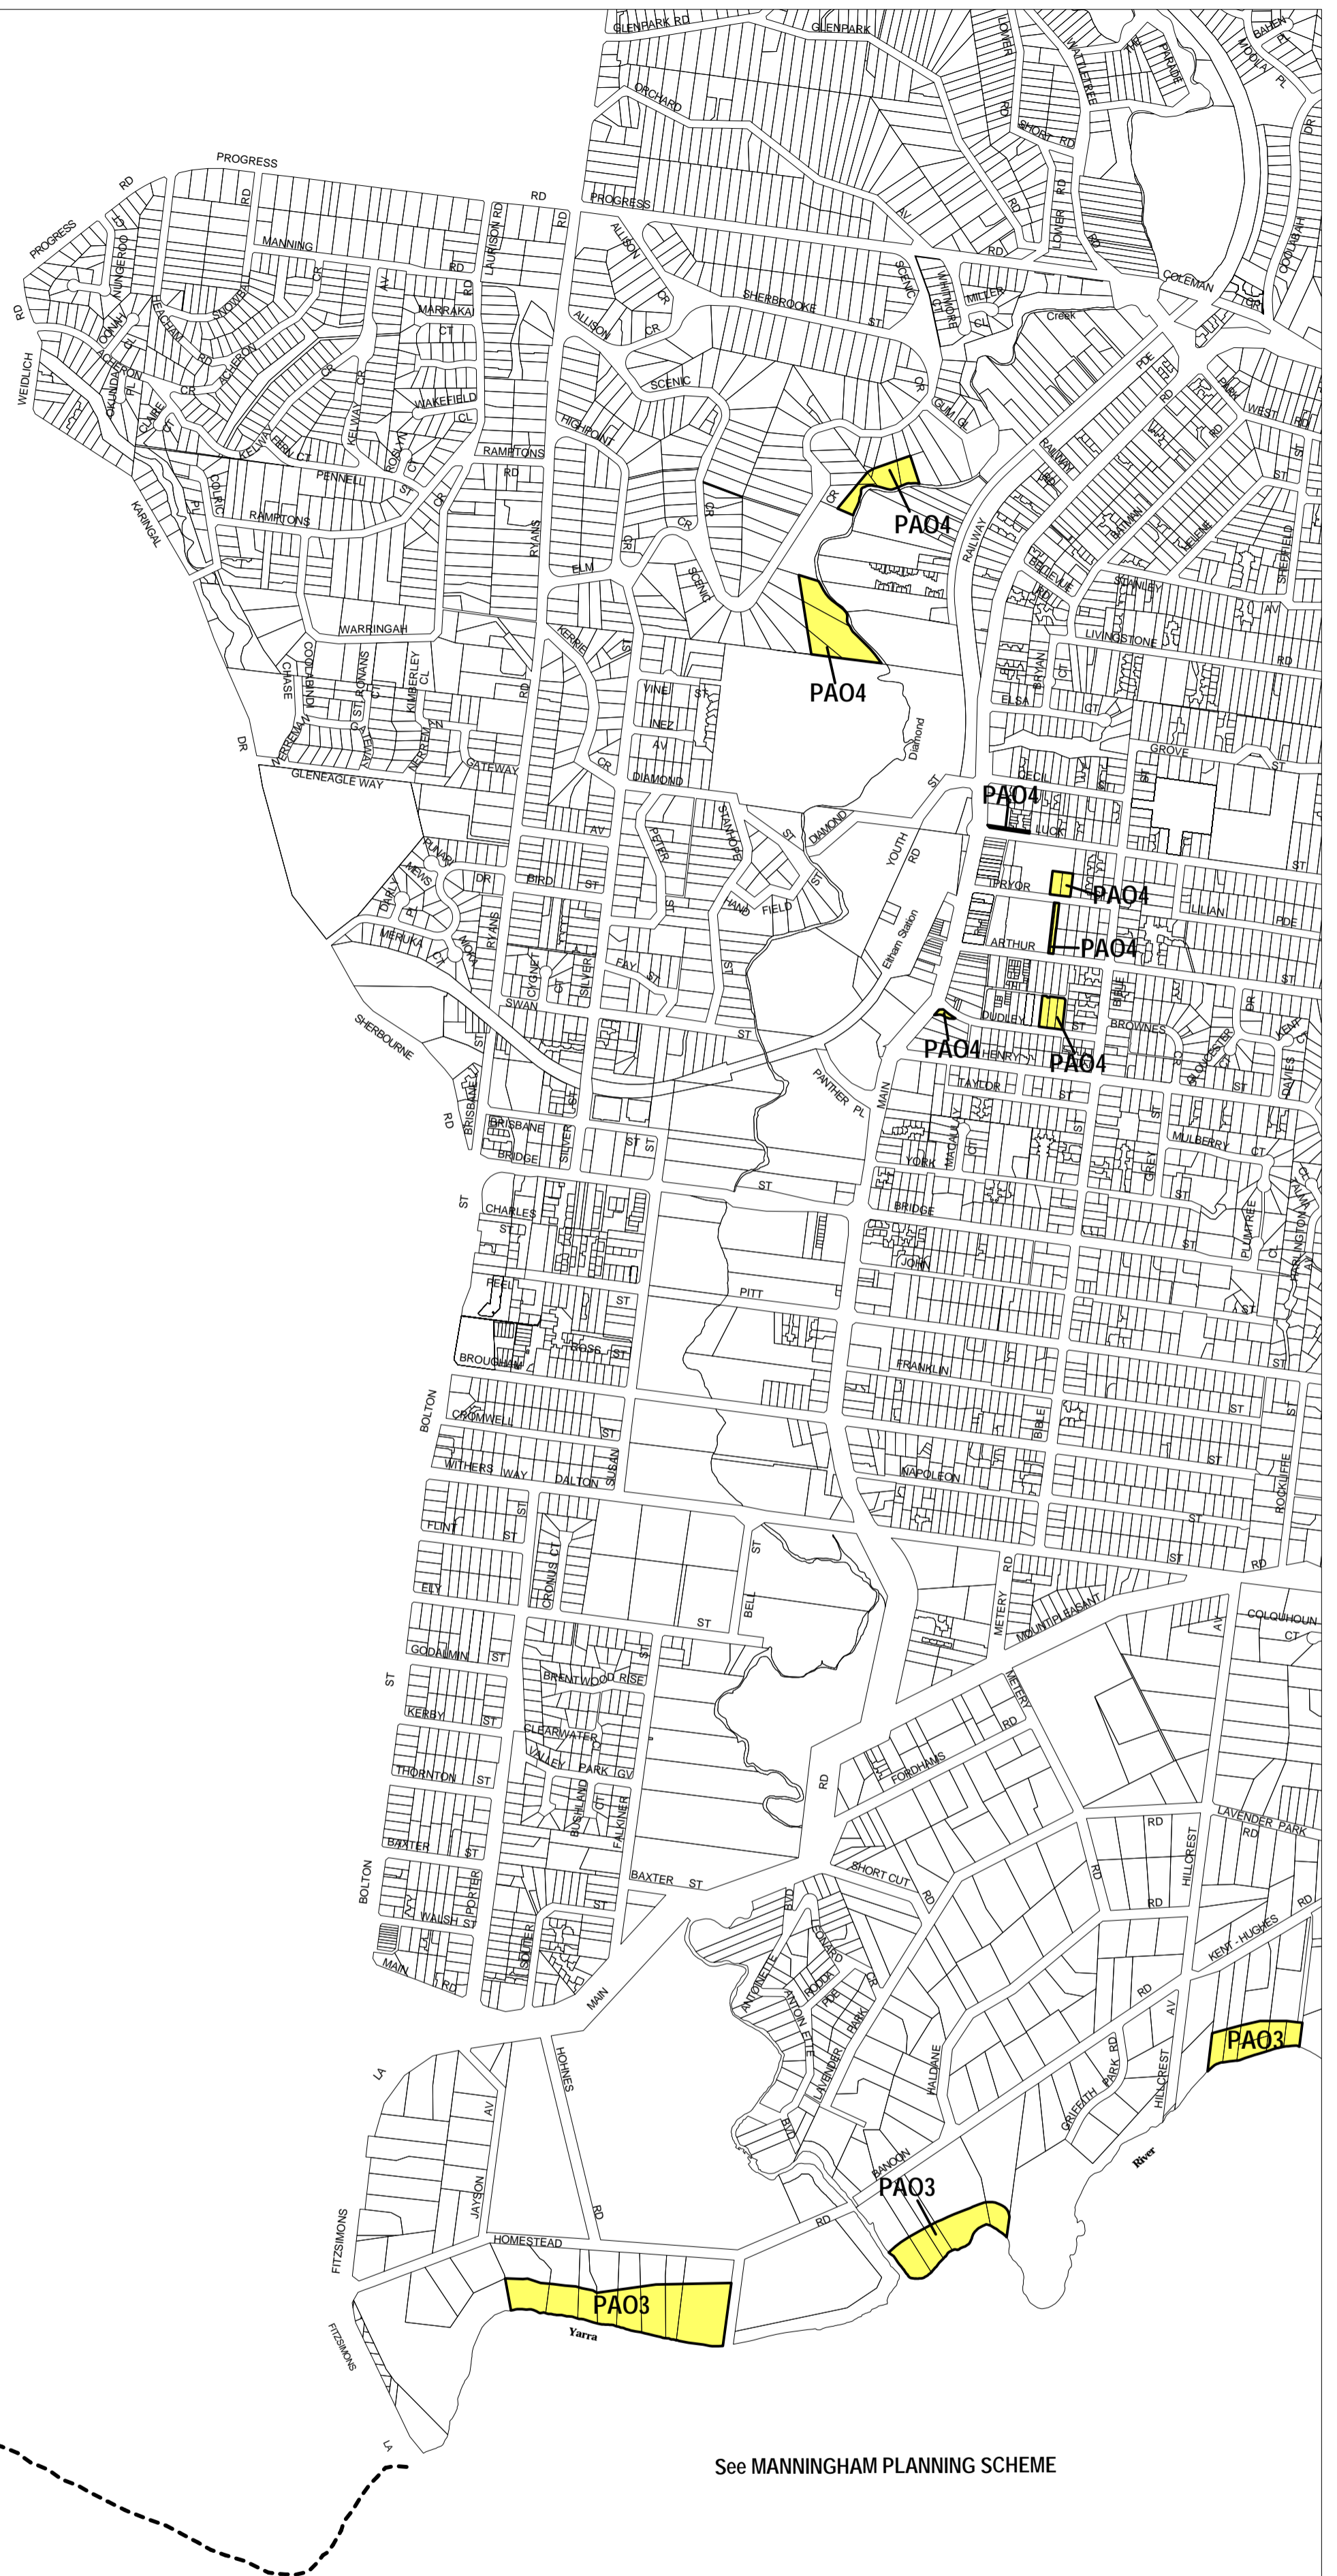

NILLUMBIK PLANNING SCHEME - LOCAL PROVISION

See BANYULE PLANNING SCHEME

See MANNINGHAM PLANNING SCHEME

1. **Overlays**
2. Public Acquisition Overlay 3
   - Public Acquisition Overlay 4

Printed: 2/8/2007

AMENDMENT C25 PT.1