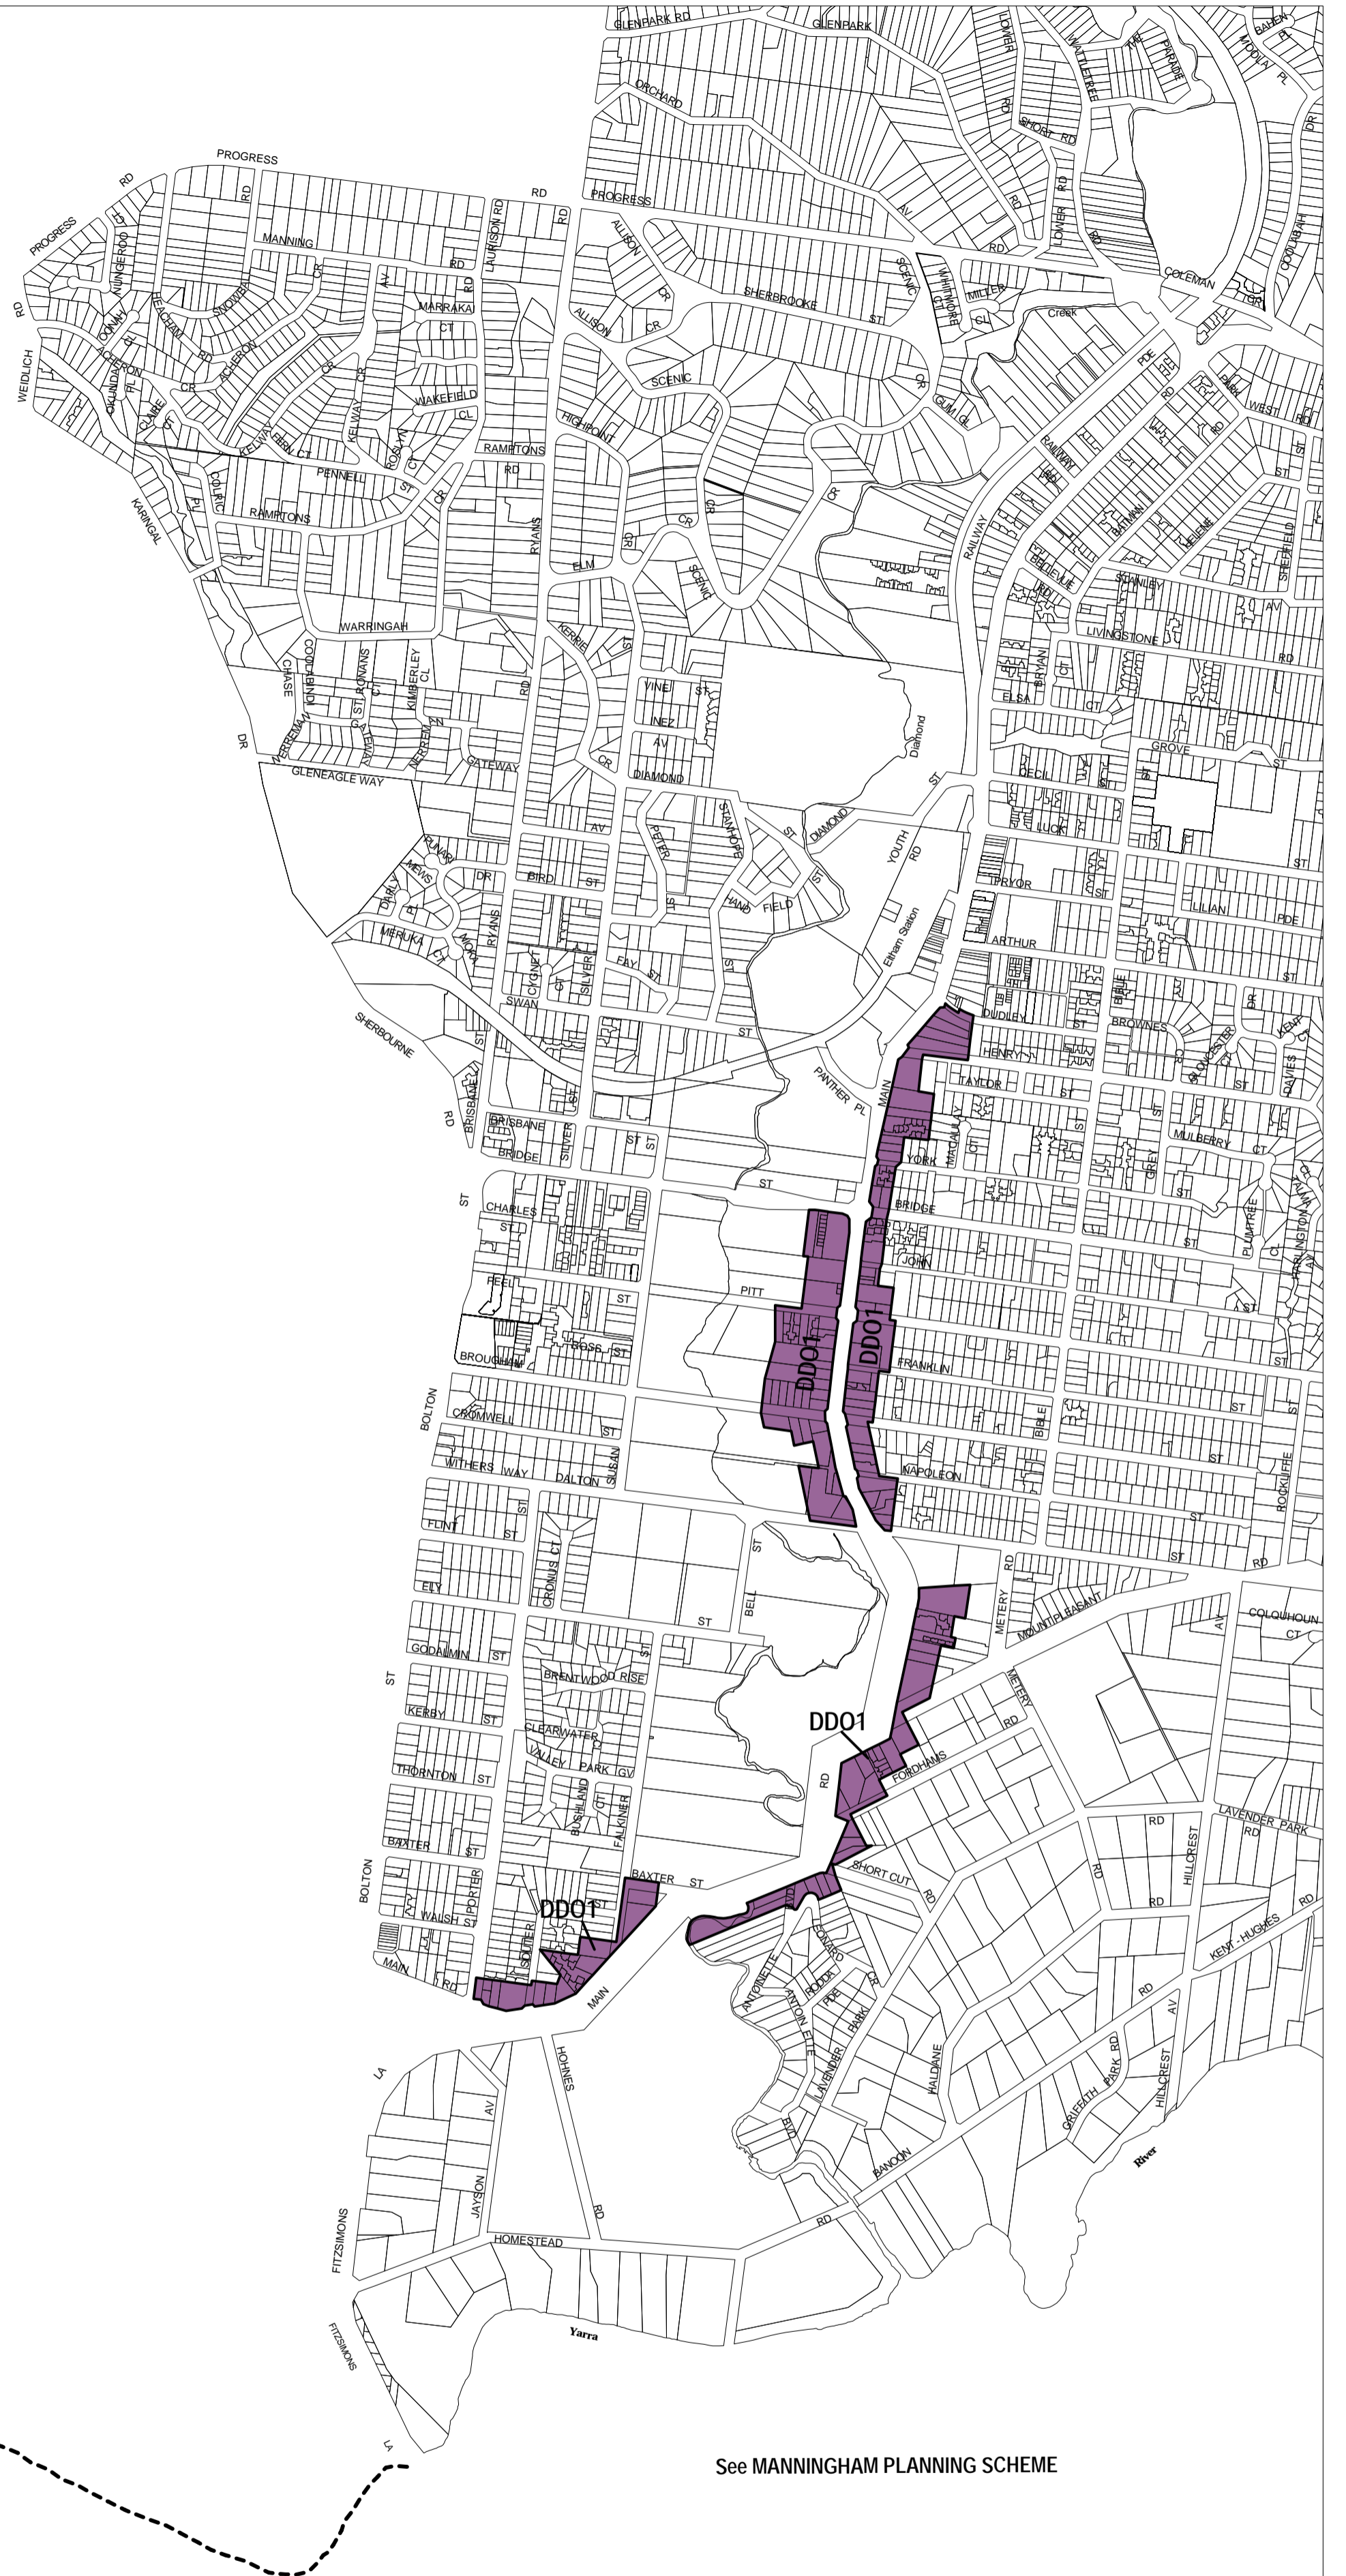

NILLUMBIK PLANNING SCHEME - LOCAL PROVISION

See BANYULE PLANNING SCHEME

See MANNINGHAM PLANNING SCHEME

Overlays
DDO1 Design And Development Overlay - Schedule 1

AUSTRALIAN MAP GRID ZONE 55

INDEX TO ADJOINING METRIC SERIES MAP

Printed: 2/8/2007