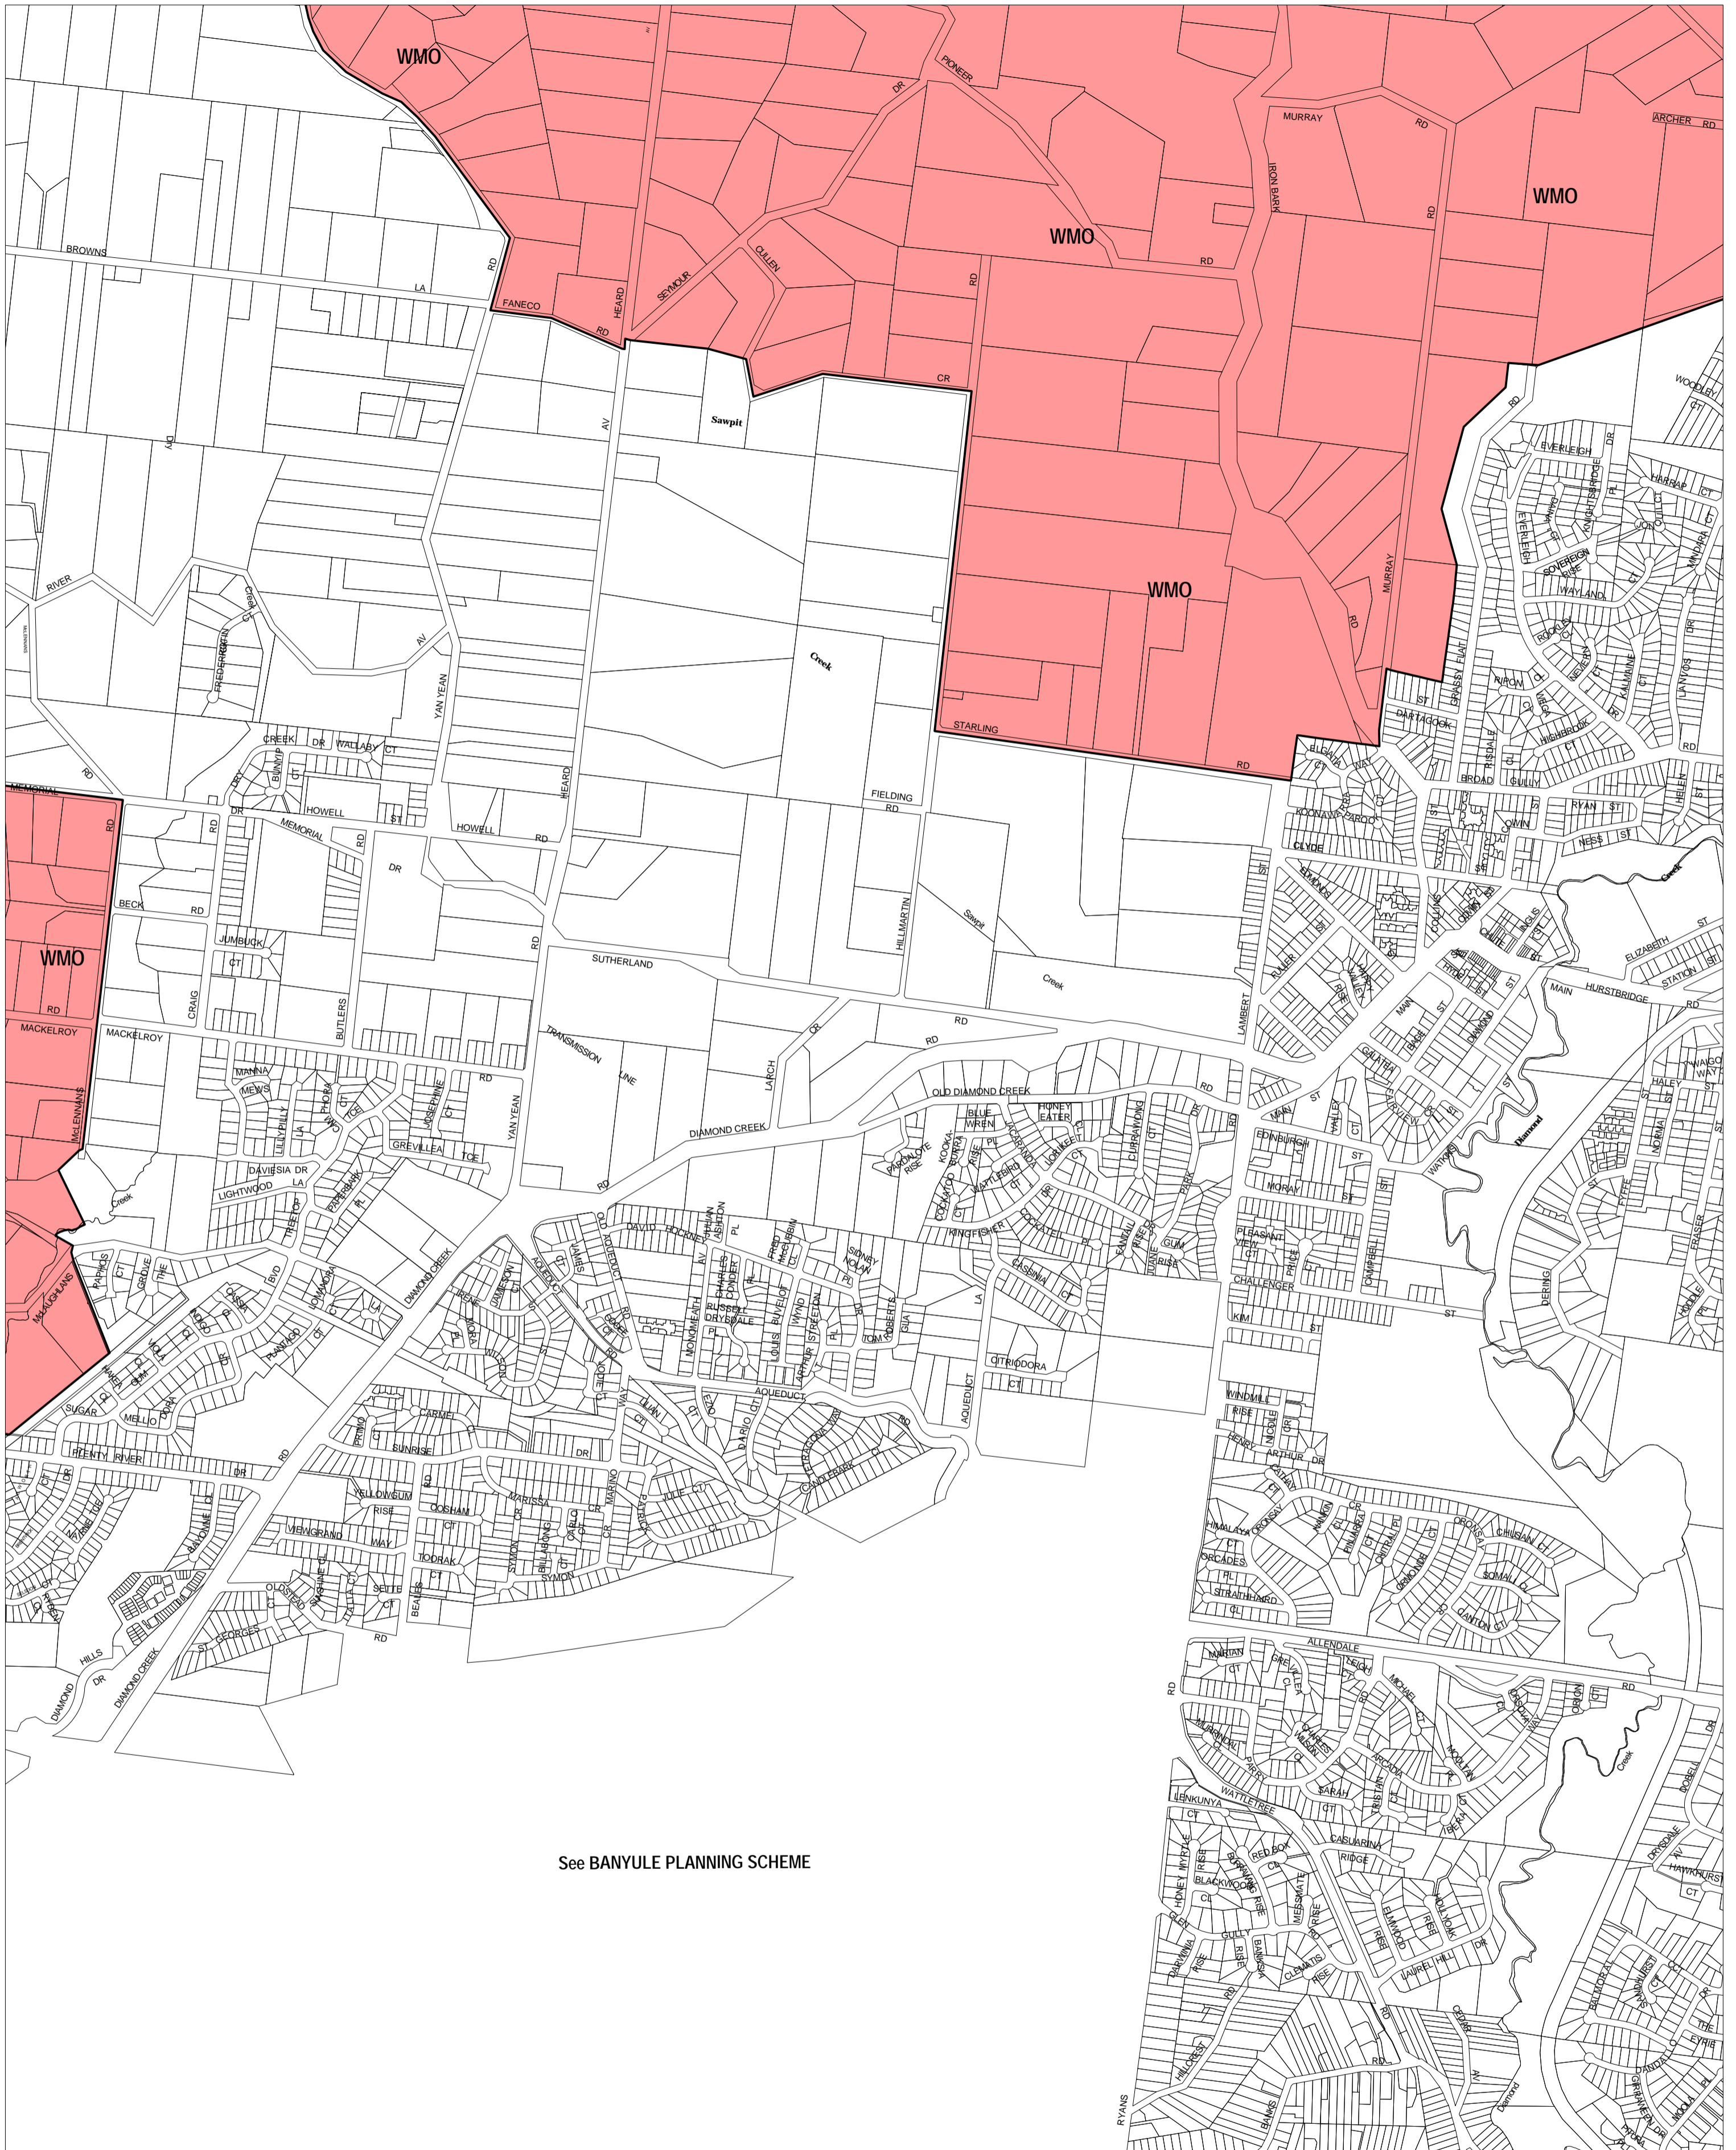

NILLUMBIK PLANNING SCHEME - LOCAL PROVISION

See BANYULE PLANNING SCHEME

Overlays
Wildfire Management Overlay

AUSTRALIAN MAP GRID ZONE 55

INDEX TO ADJOINING METRIC SERIES MAP

Printed: 2/8/2007

AMENDMENT C11

WILDFIRE MANAGEMENT OVERLAY

MAP No 9WMO