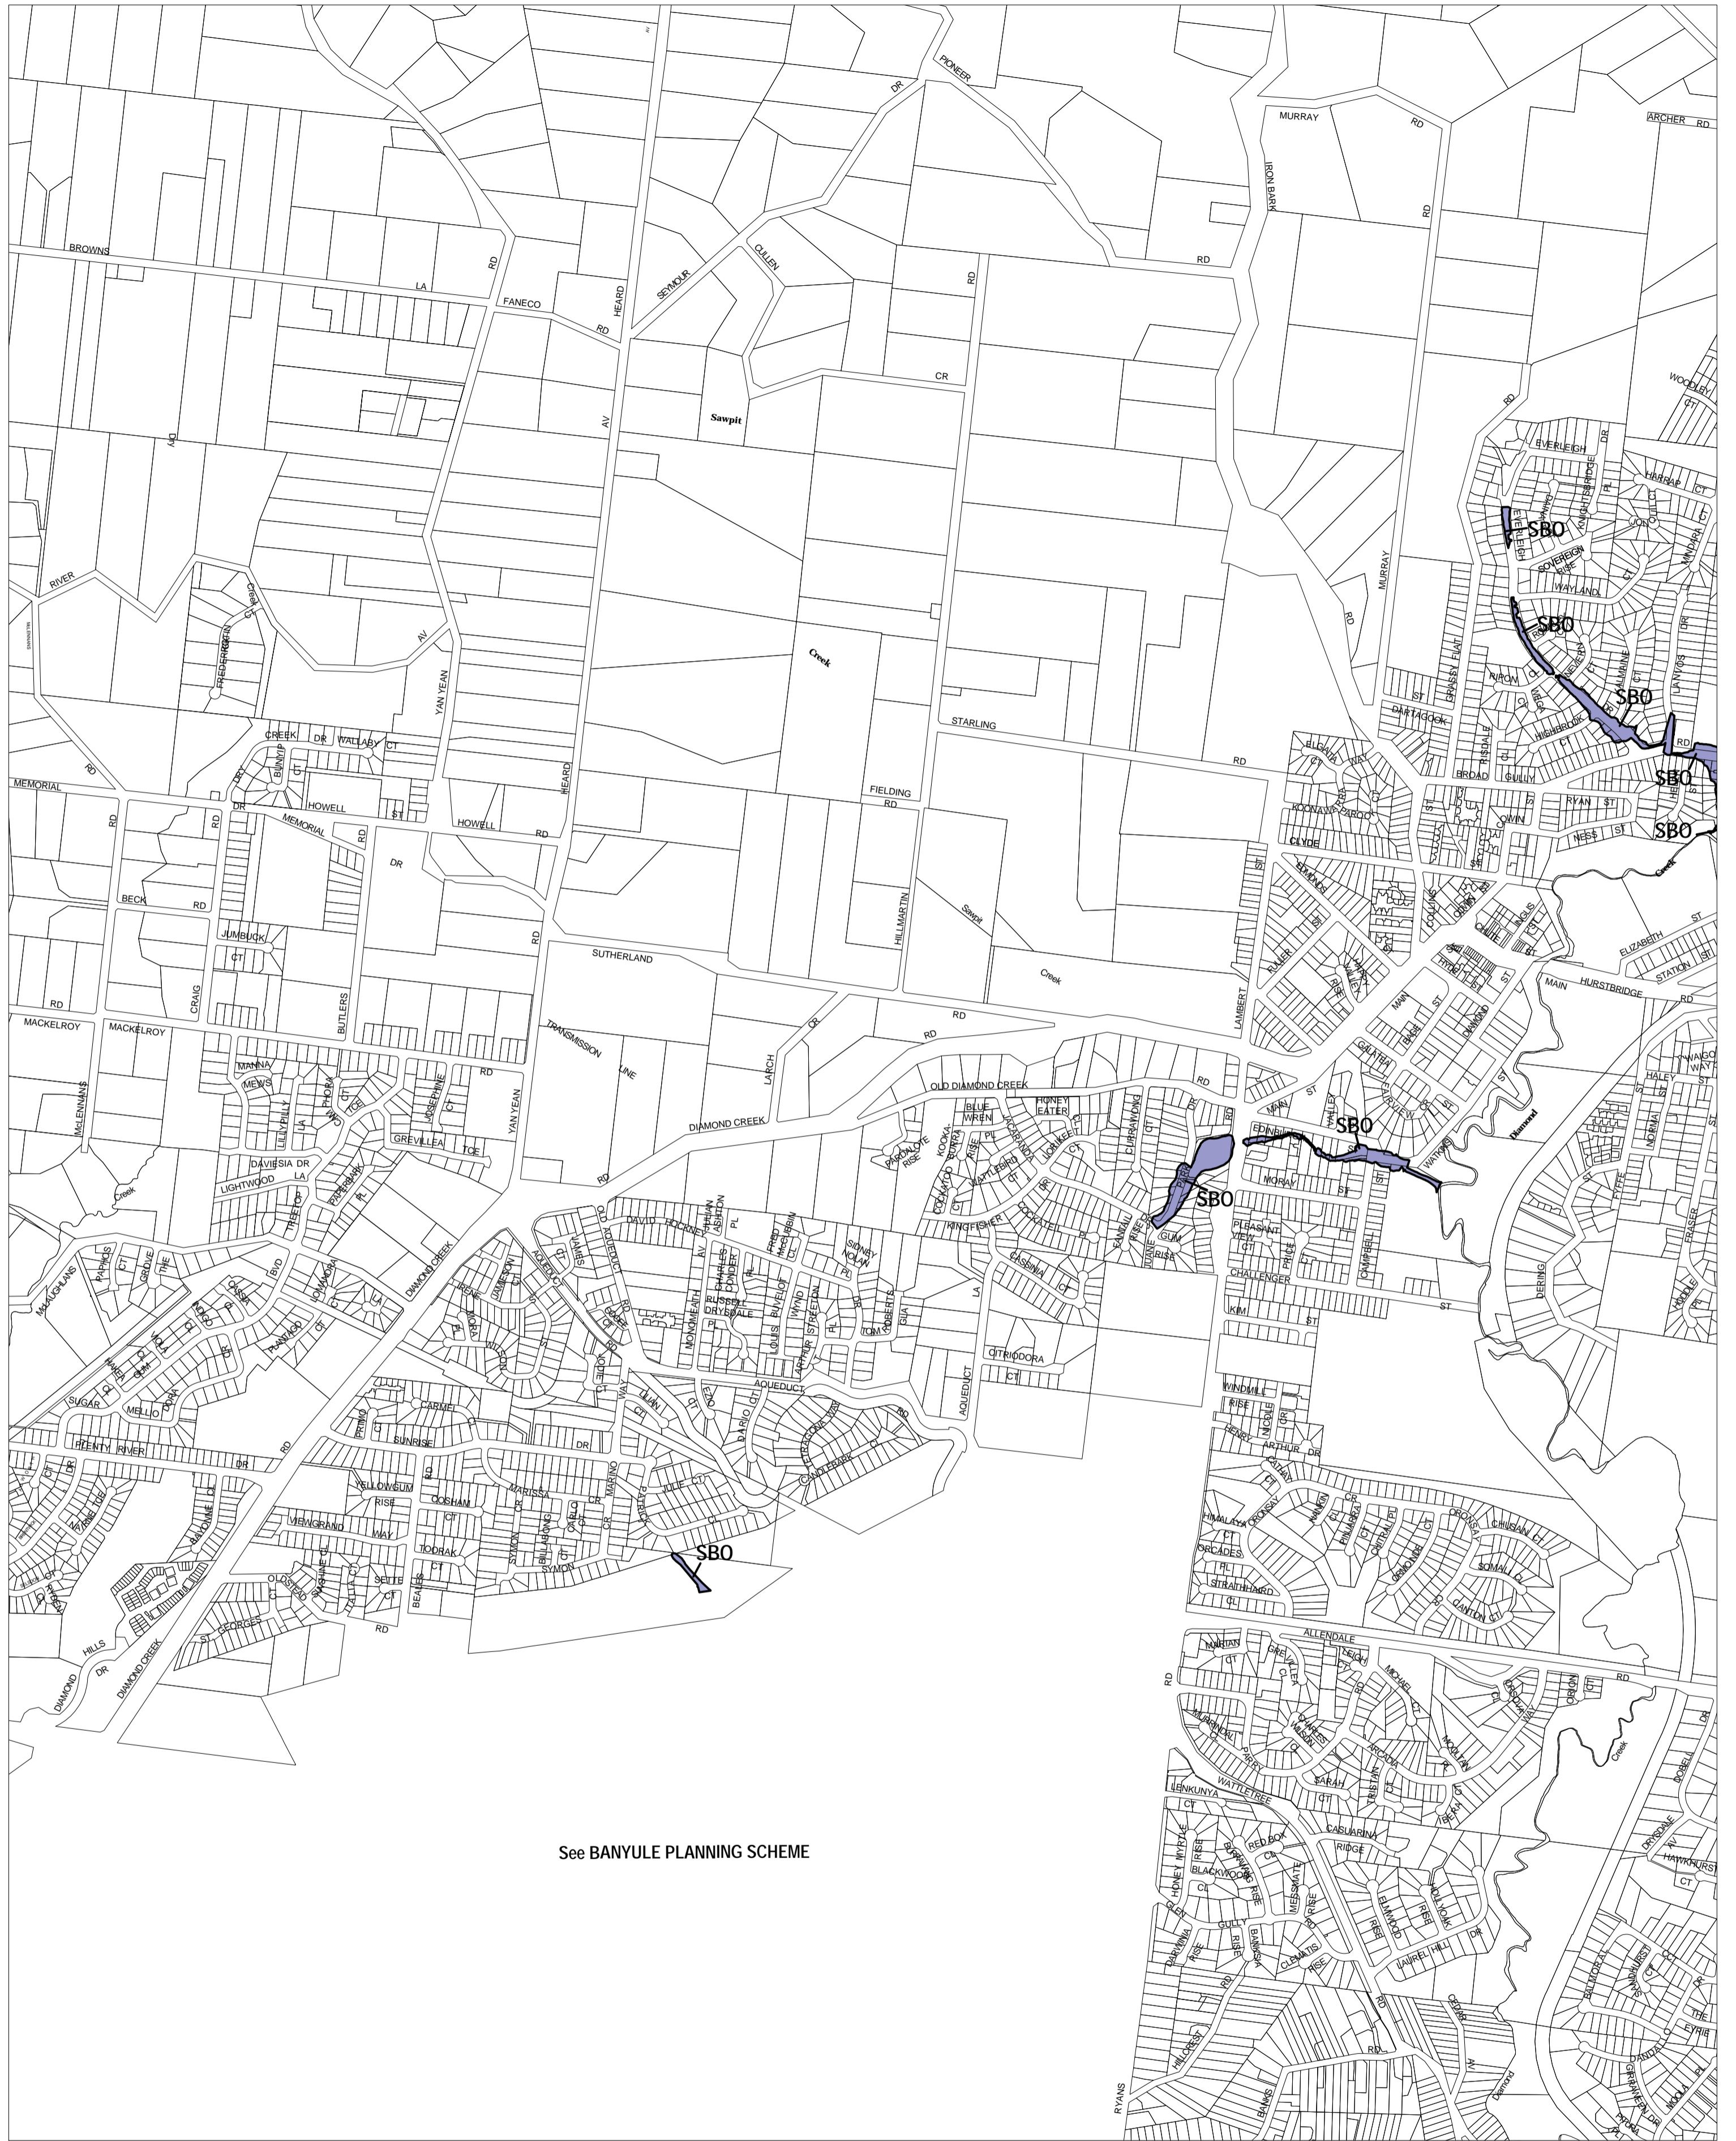

NILLUMBIK PLANNING SCHEME - LOCAL PROVISION

See BANYULE PLANNING SCHEME

Overlays

SBO Special Building Overlay

AUSTRALIAN MAP GRID ZONE 55

INDEX TO ADJOINING METRIC SERIES MAP

Printed: 2/8/2007