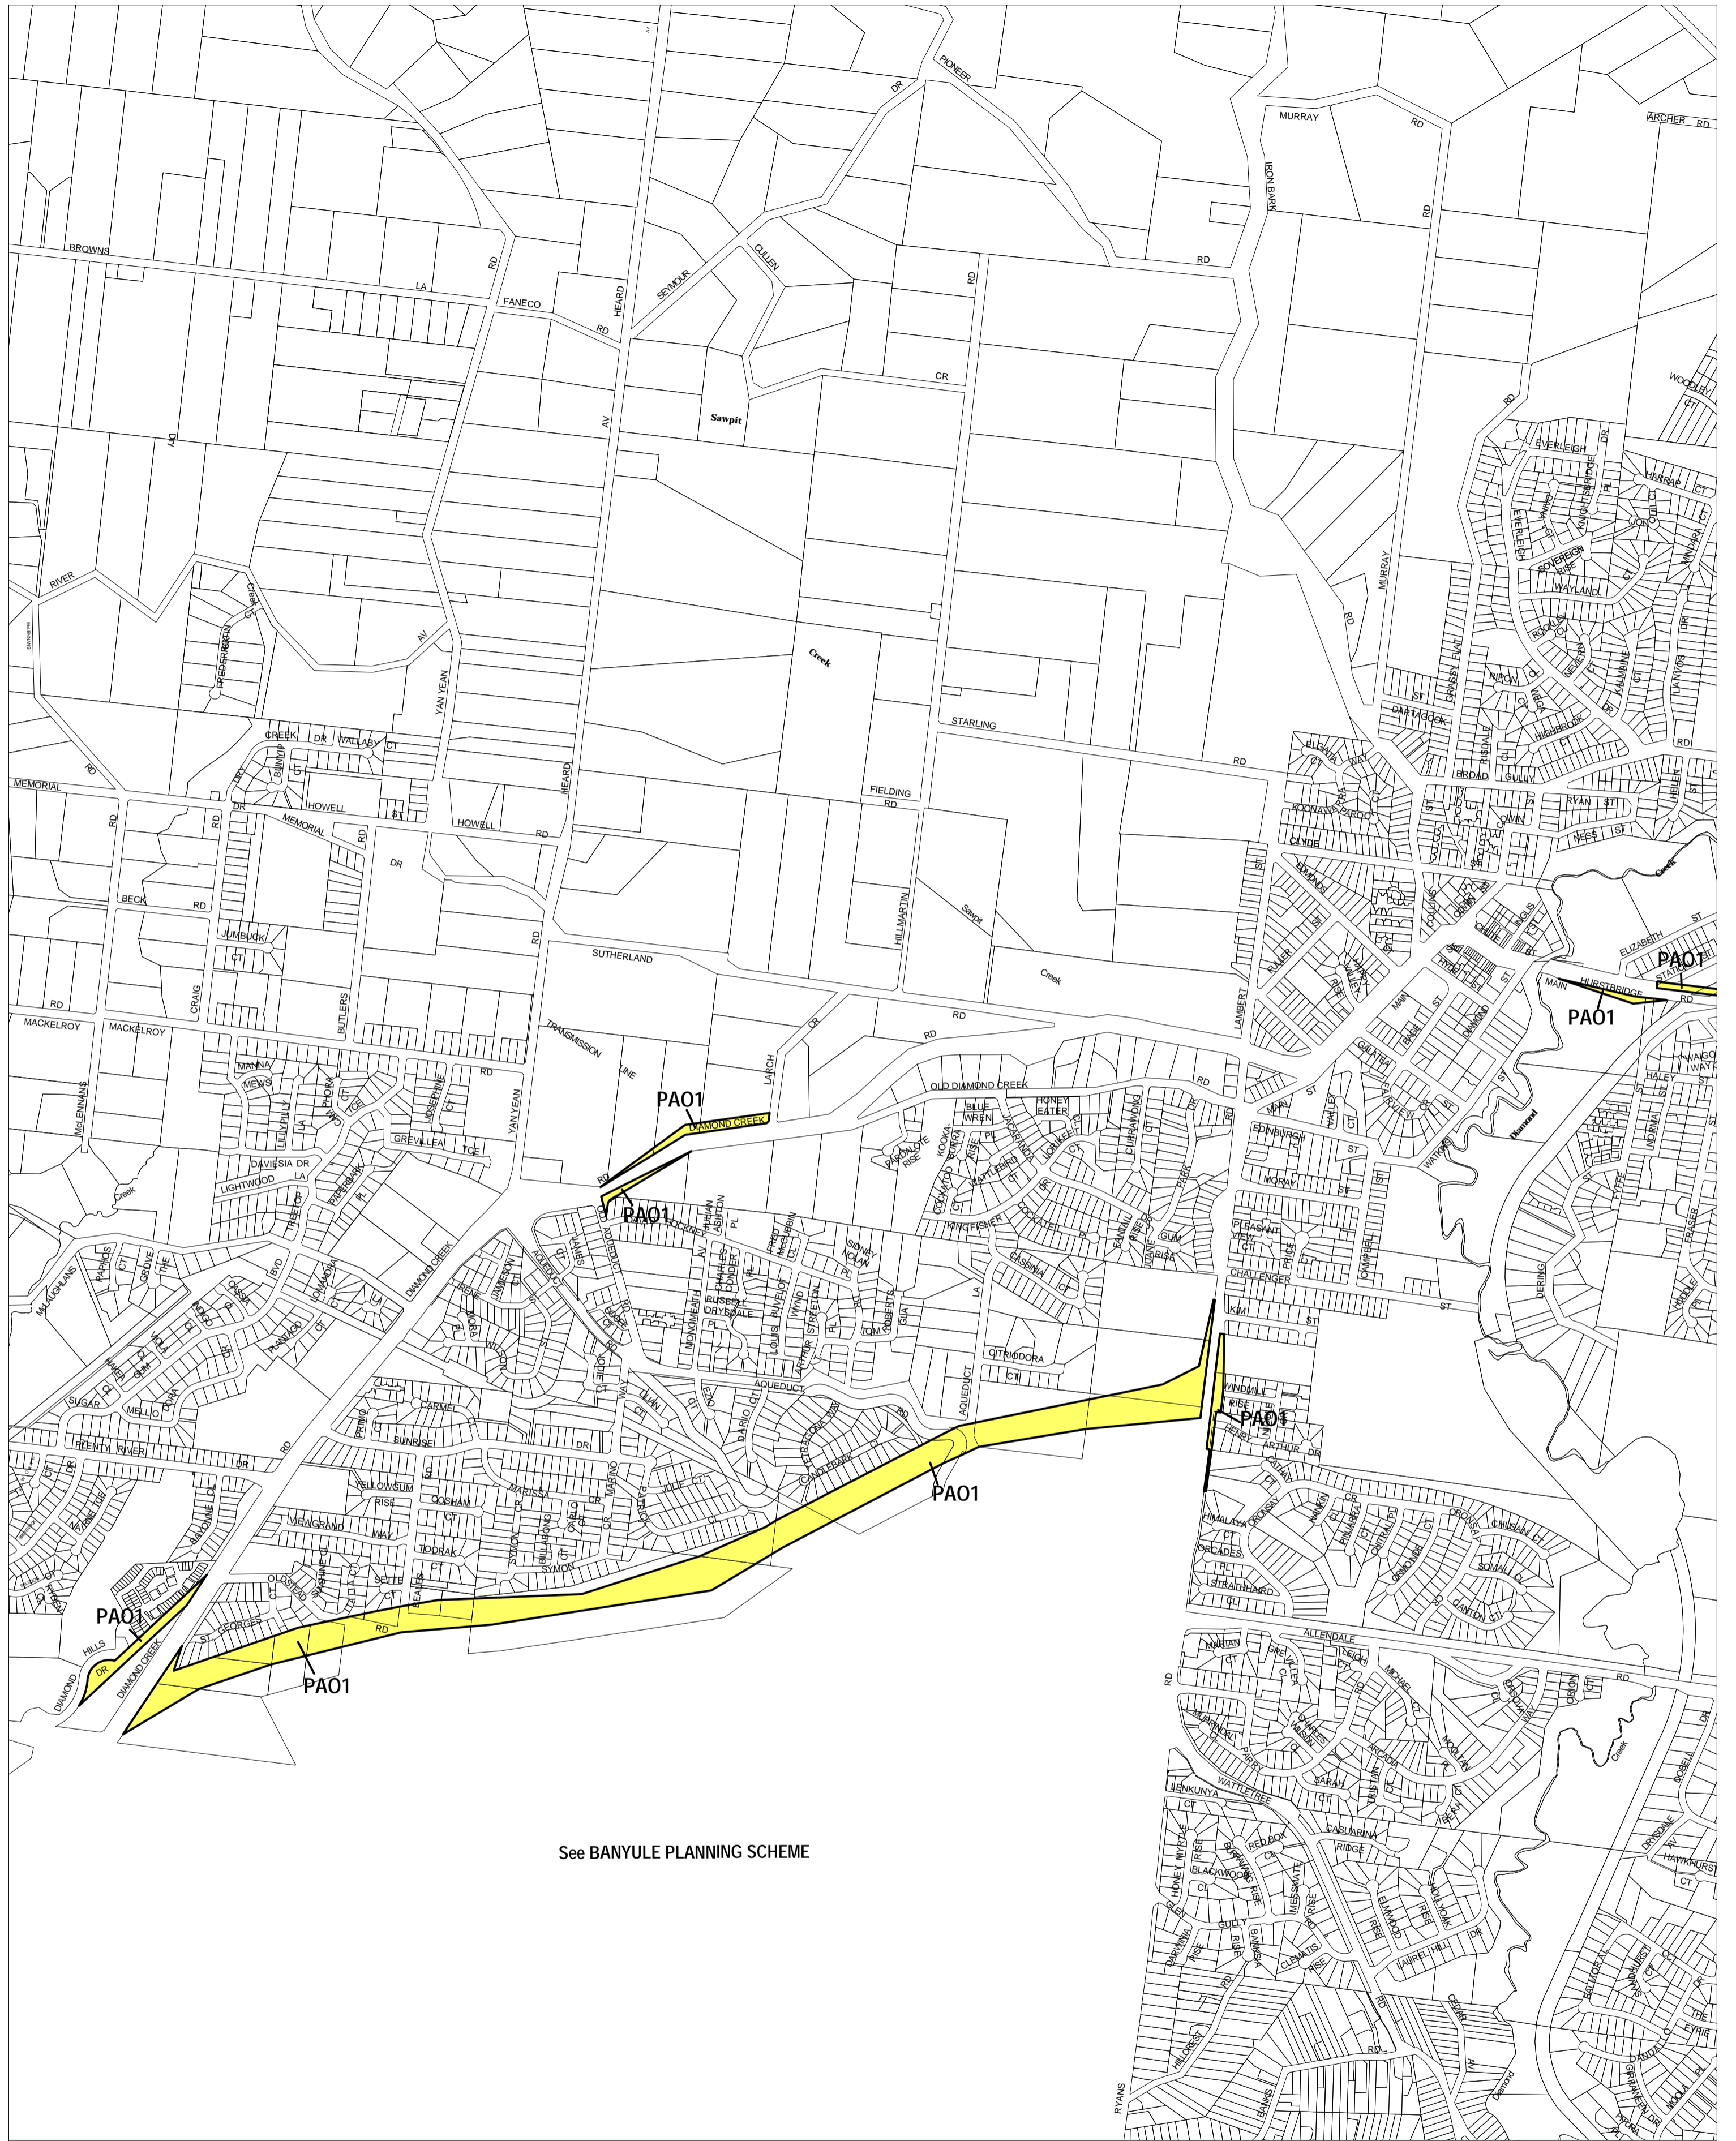

NILLUMBIK PLANNING SCHEME - LOCAL PROVISION

See BANYULE PLANNING SCHEME

Overlays
PAO1 Public Acquisition Overlay 1

AUSTRALIAN MAP GRID ZONE 55

Printed: 2/8/2007

AMENDMENT C21

INDEX TO ADJOINING METRIC SERIES MAP