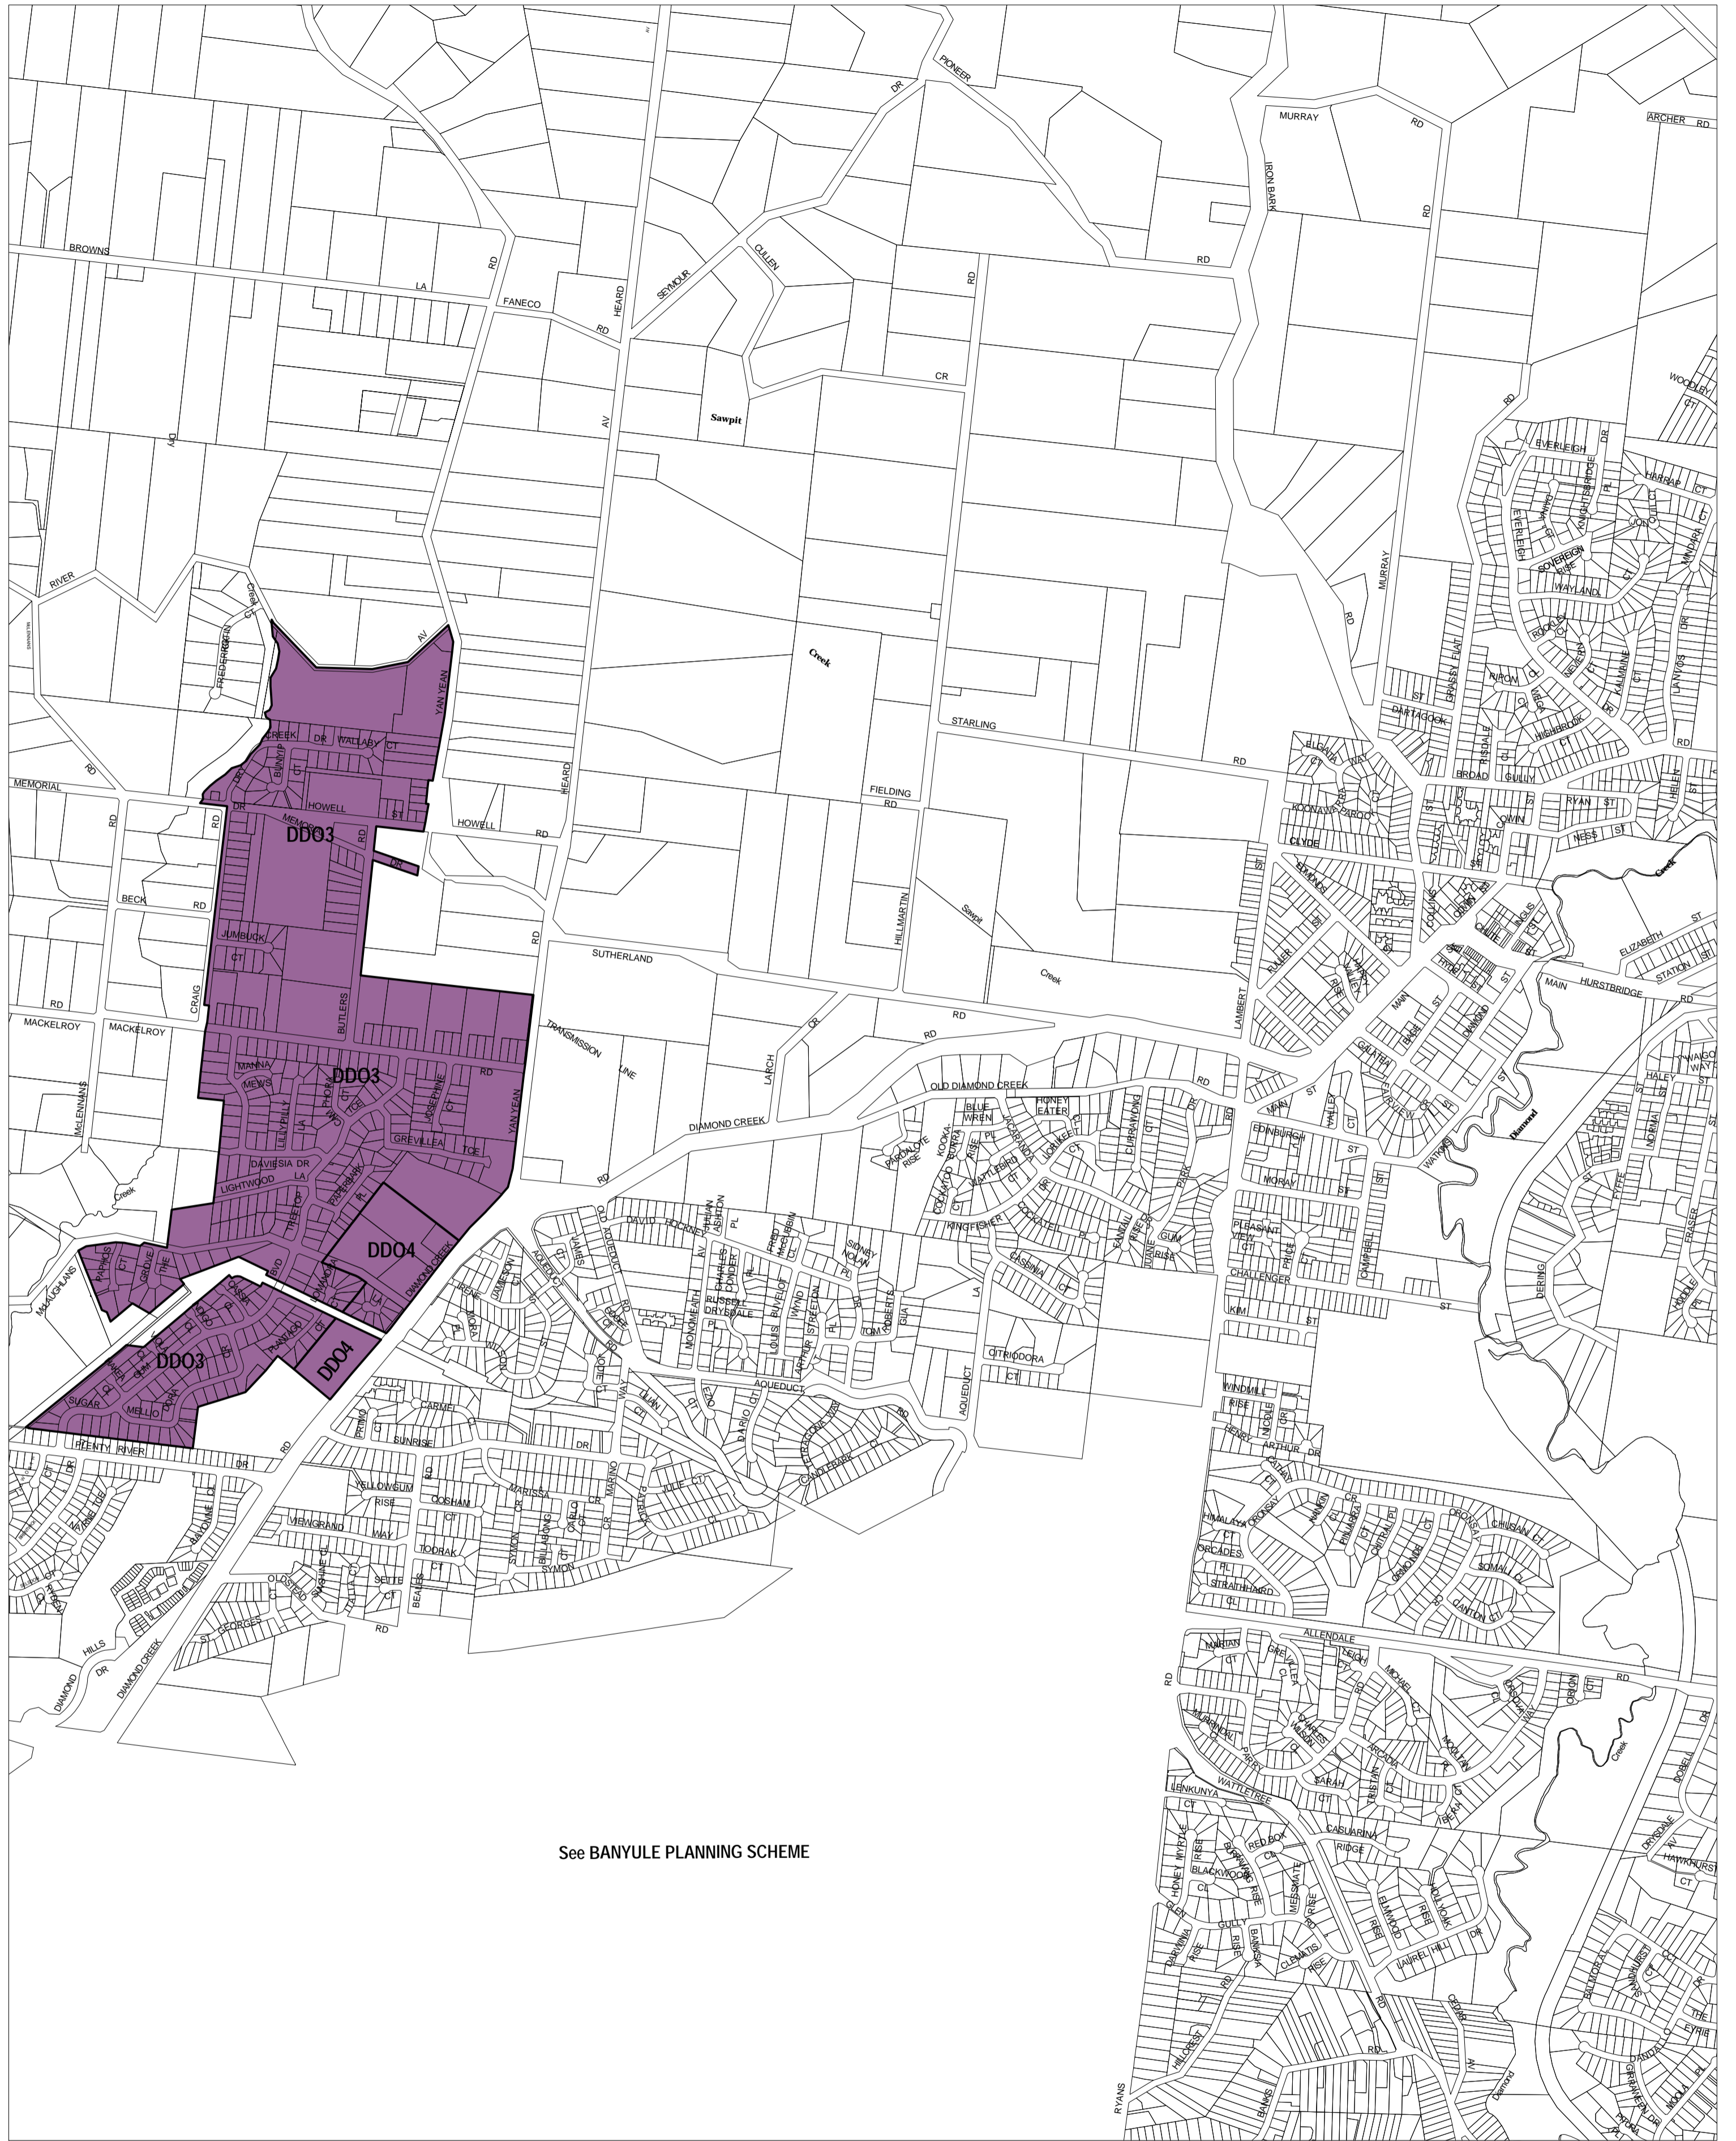

NILLUMBIK PLANNING SCHEME - LOCAL PROVISION

See BANYULE PLANNING SCHEME

1. **Overlays**
2. DDO3 Design And Development Overlay - Schedule 3
   - DDO4 Design And Development Overlay - Schedule 4

AUSTRALIAN MAP GRID ZONE 55

INDEX TO ADJOINING METRIC SERIES MAP

Printed: 2/8/2007

AMENDMENT C25 PT.1