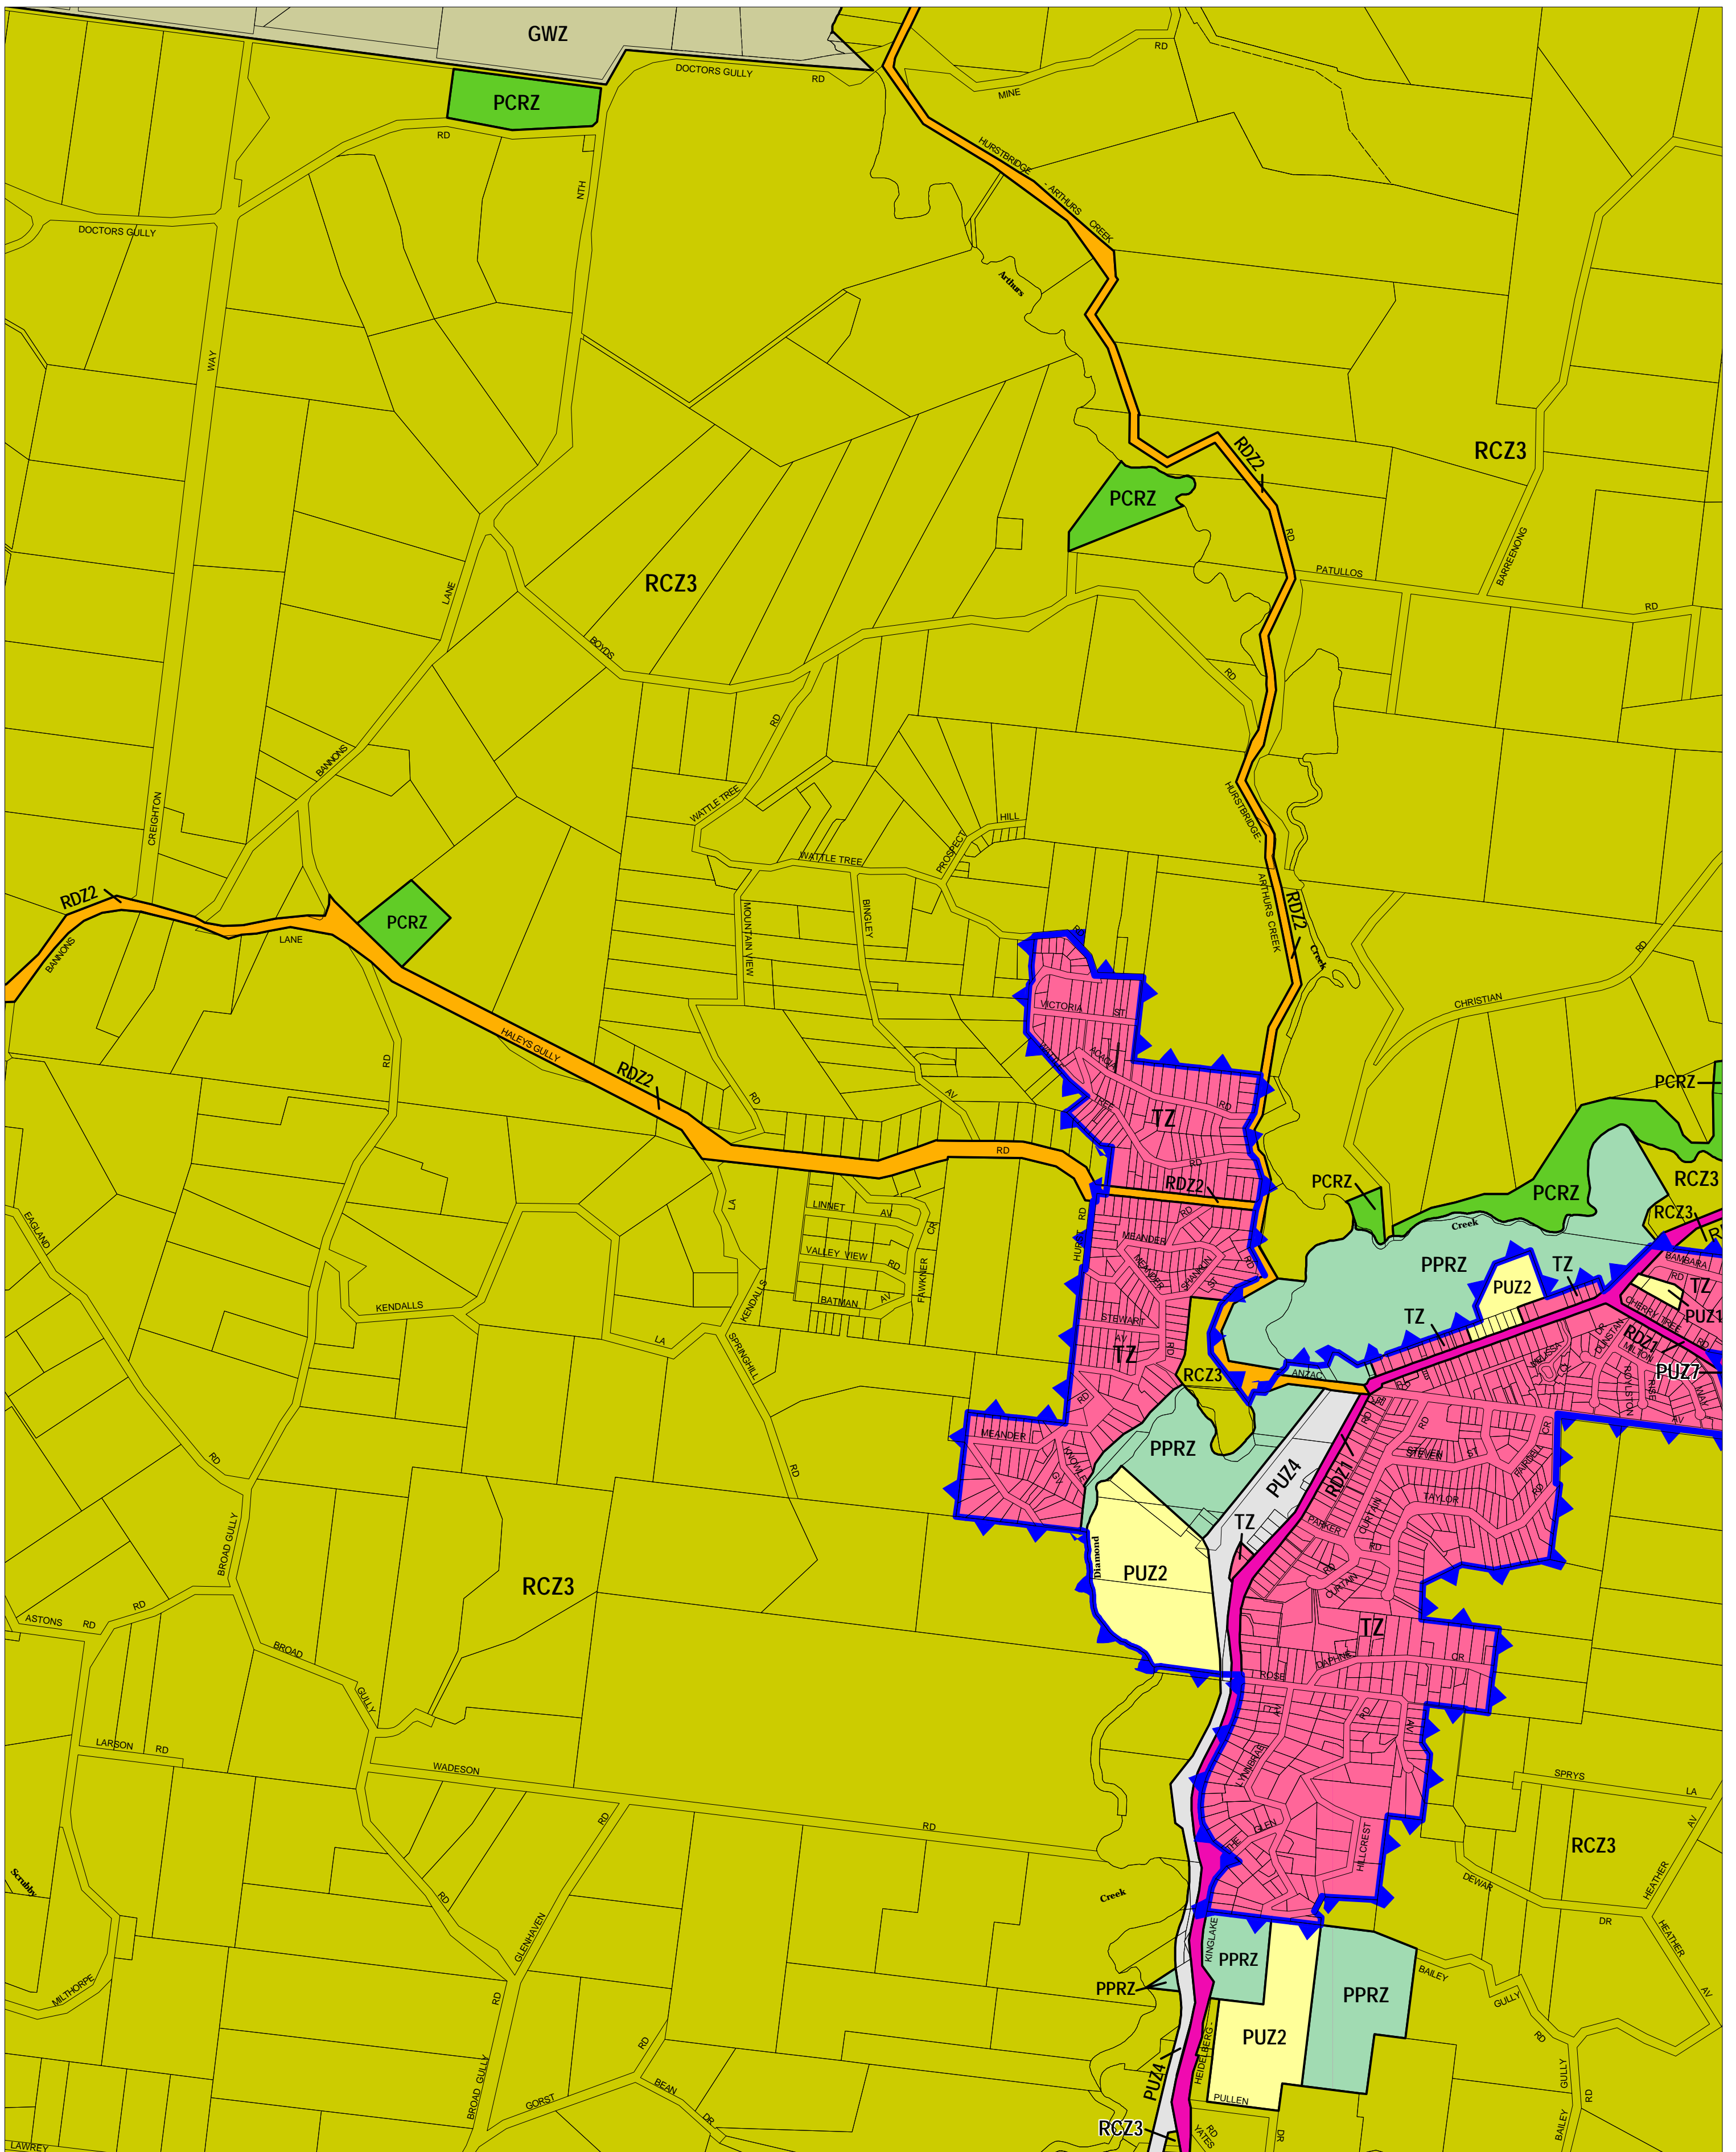

NILLUMBIK PLANNING SCHEME - LOCAL PROVISION

Public Land	Residential
PCRZ Public Conservation And Resource Zone	TZ Township Zone
PPRZ Public Park And Recreation Zone	GWZ Green Wedge Zone
PUZ2 Public Use Zone Education	RCZ3 Rural Conservation Zone - Schedule 3
PUZ7 Public Use Zone Other Public Use	
PUZ1 Public Use Zone Service And Utility	
PUZ4 Public Use Zone Transport	
RDZ1 Road Zone Category 1	
RDZ2 Road Zone Category 2	

THIS MAP INCORPORATES APPROVED ZONES AS AT: 16/02/06 AMENDMENT C43

Printed: 9/5/2006