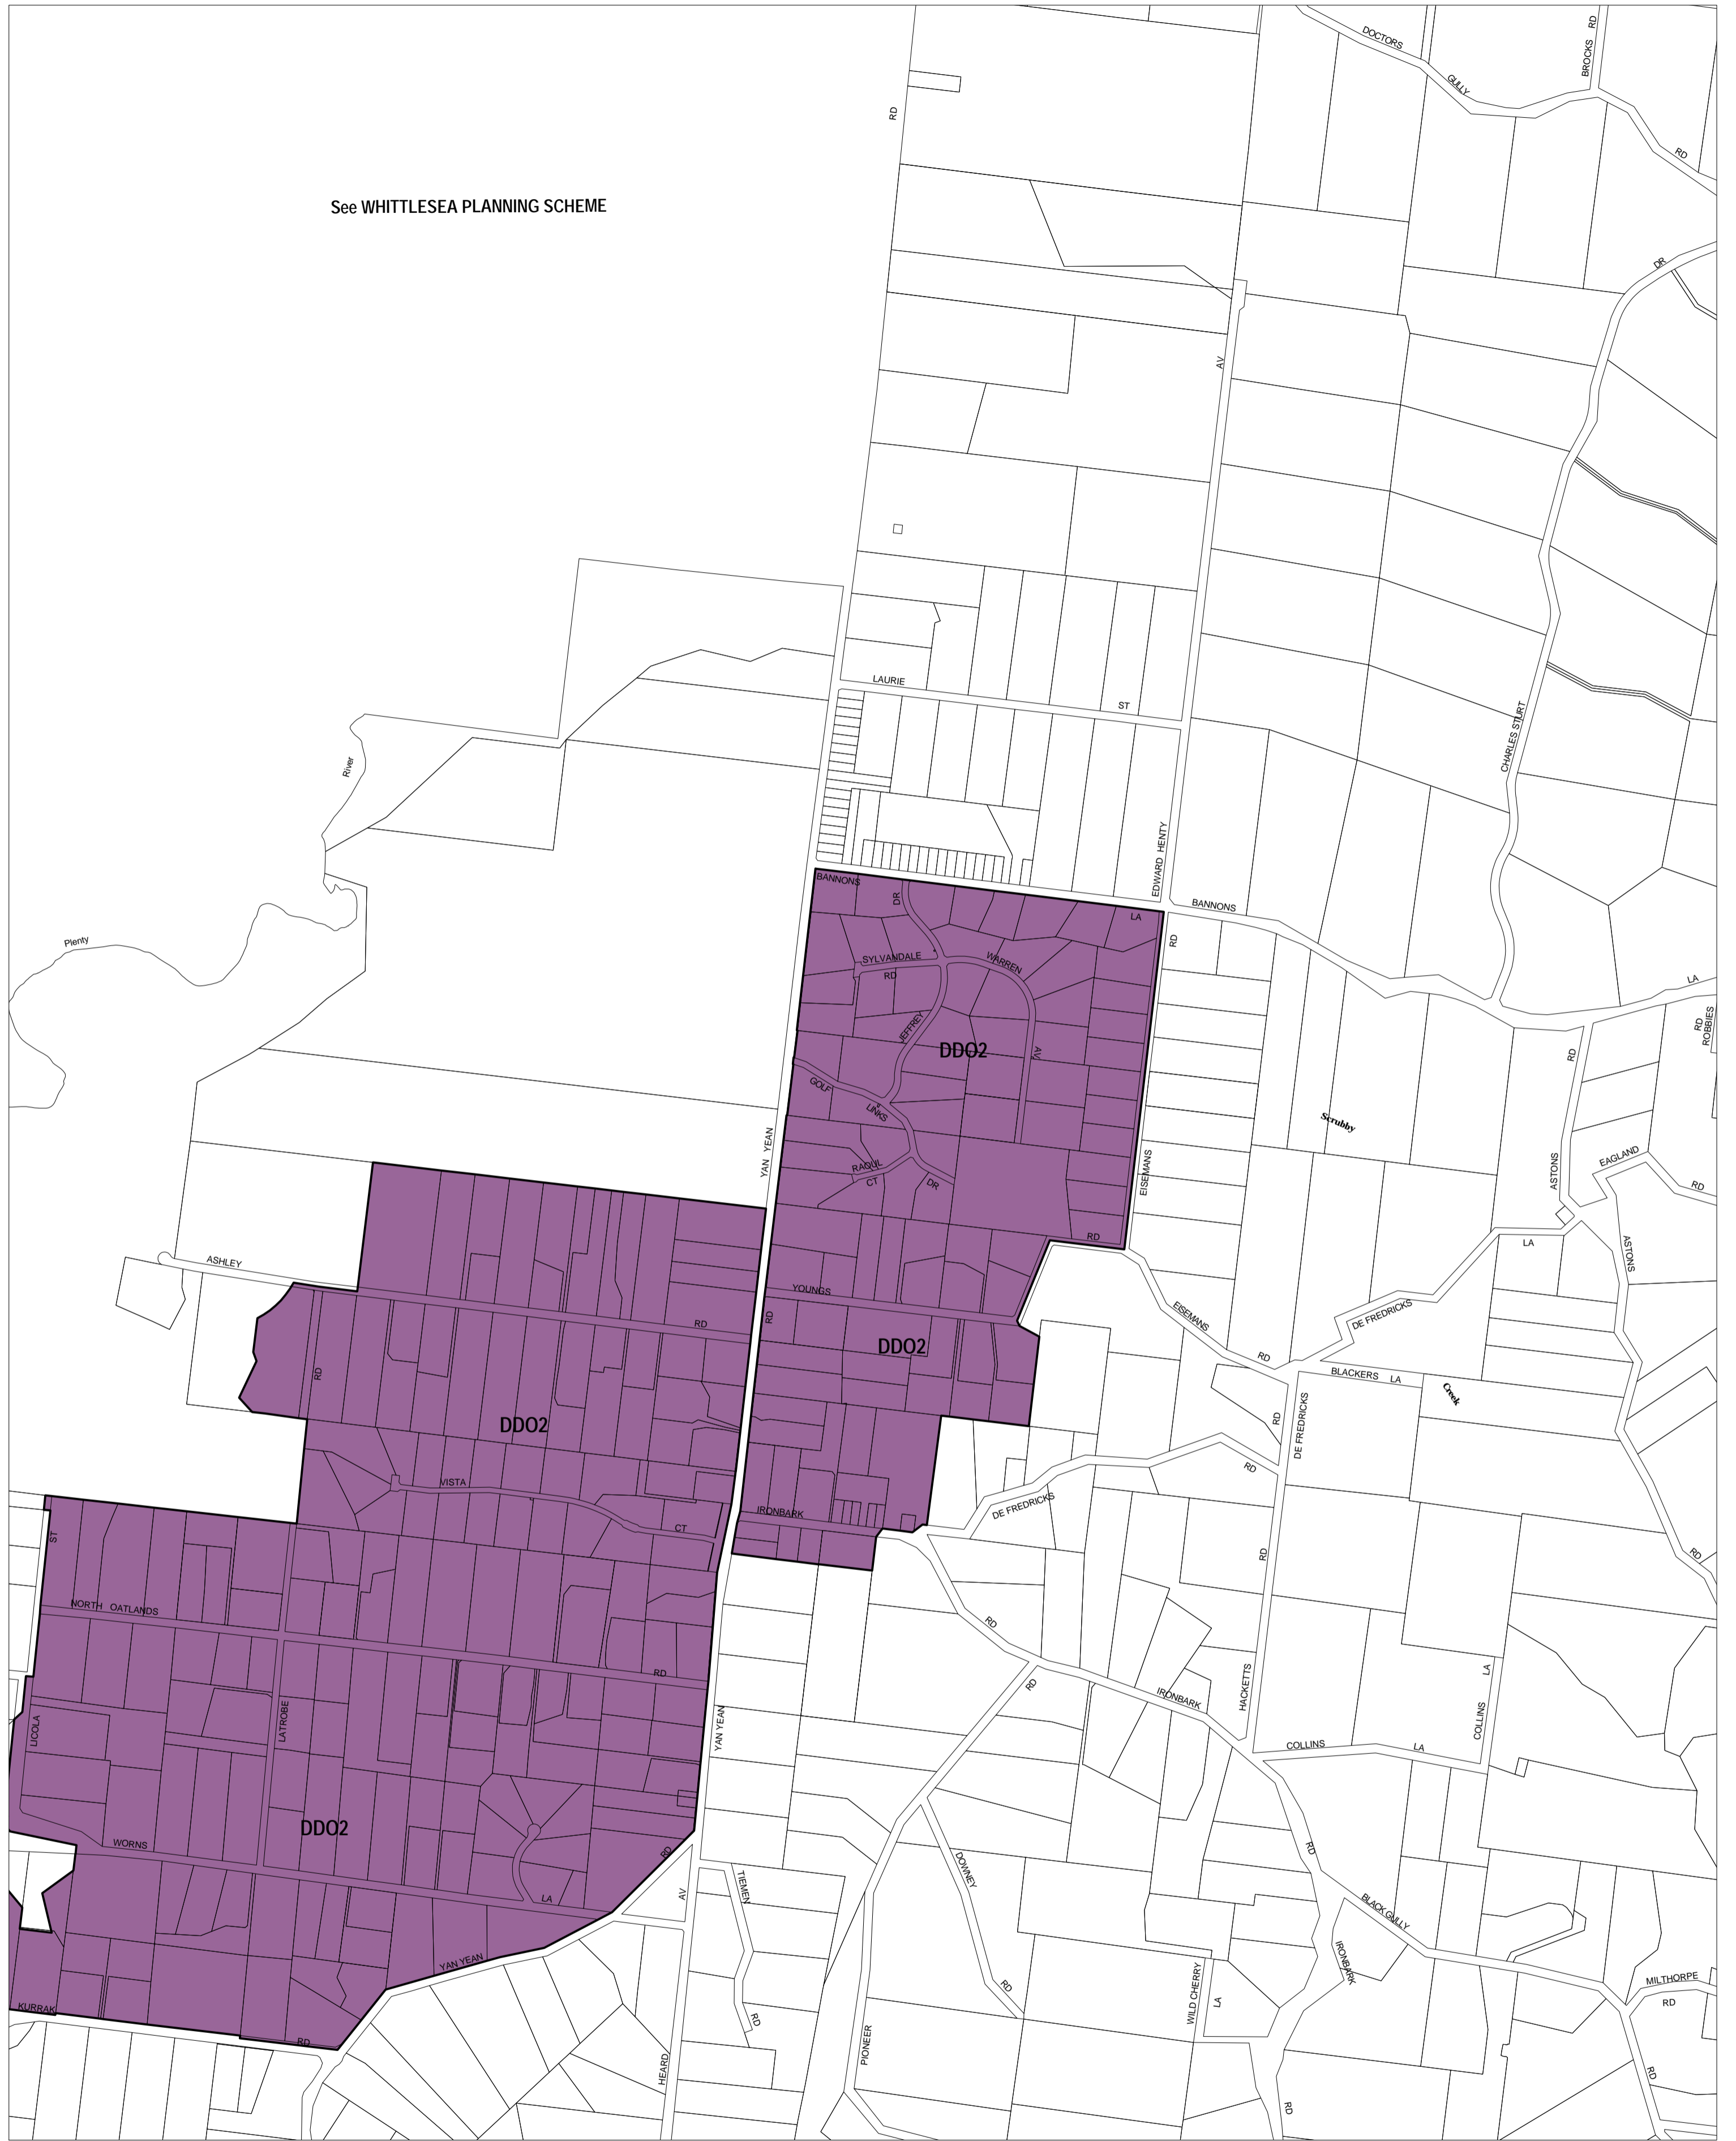

NILLUMBIK PLANNING SCHEME - LOCAL PROVISION

See WHITTLESEA PLANNING SCHEME

Overlays
DDO2 Design And Development Overlay - Schedule 2

AUSTRALIAN MAP GRID ZONE 55

INDEX TO ADJOINING METRIC SERIES MAP

Printed: 2/8/2007