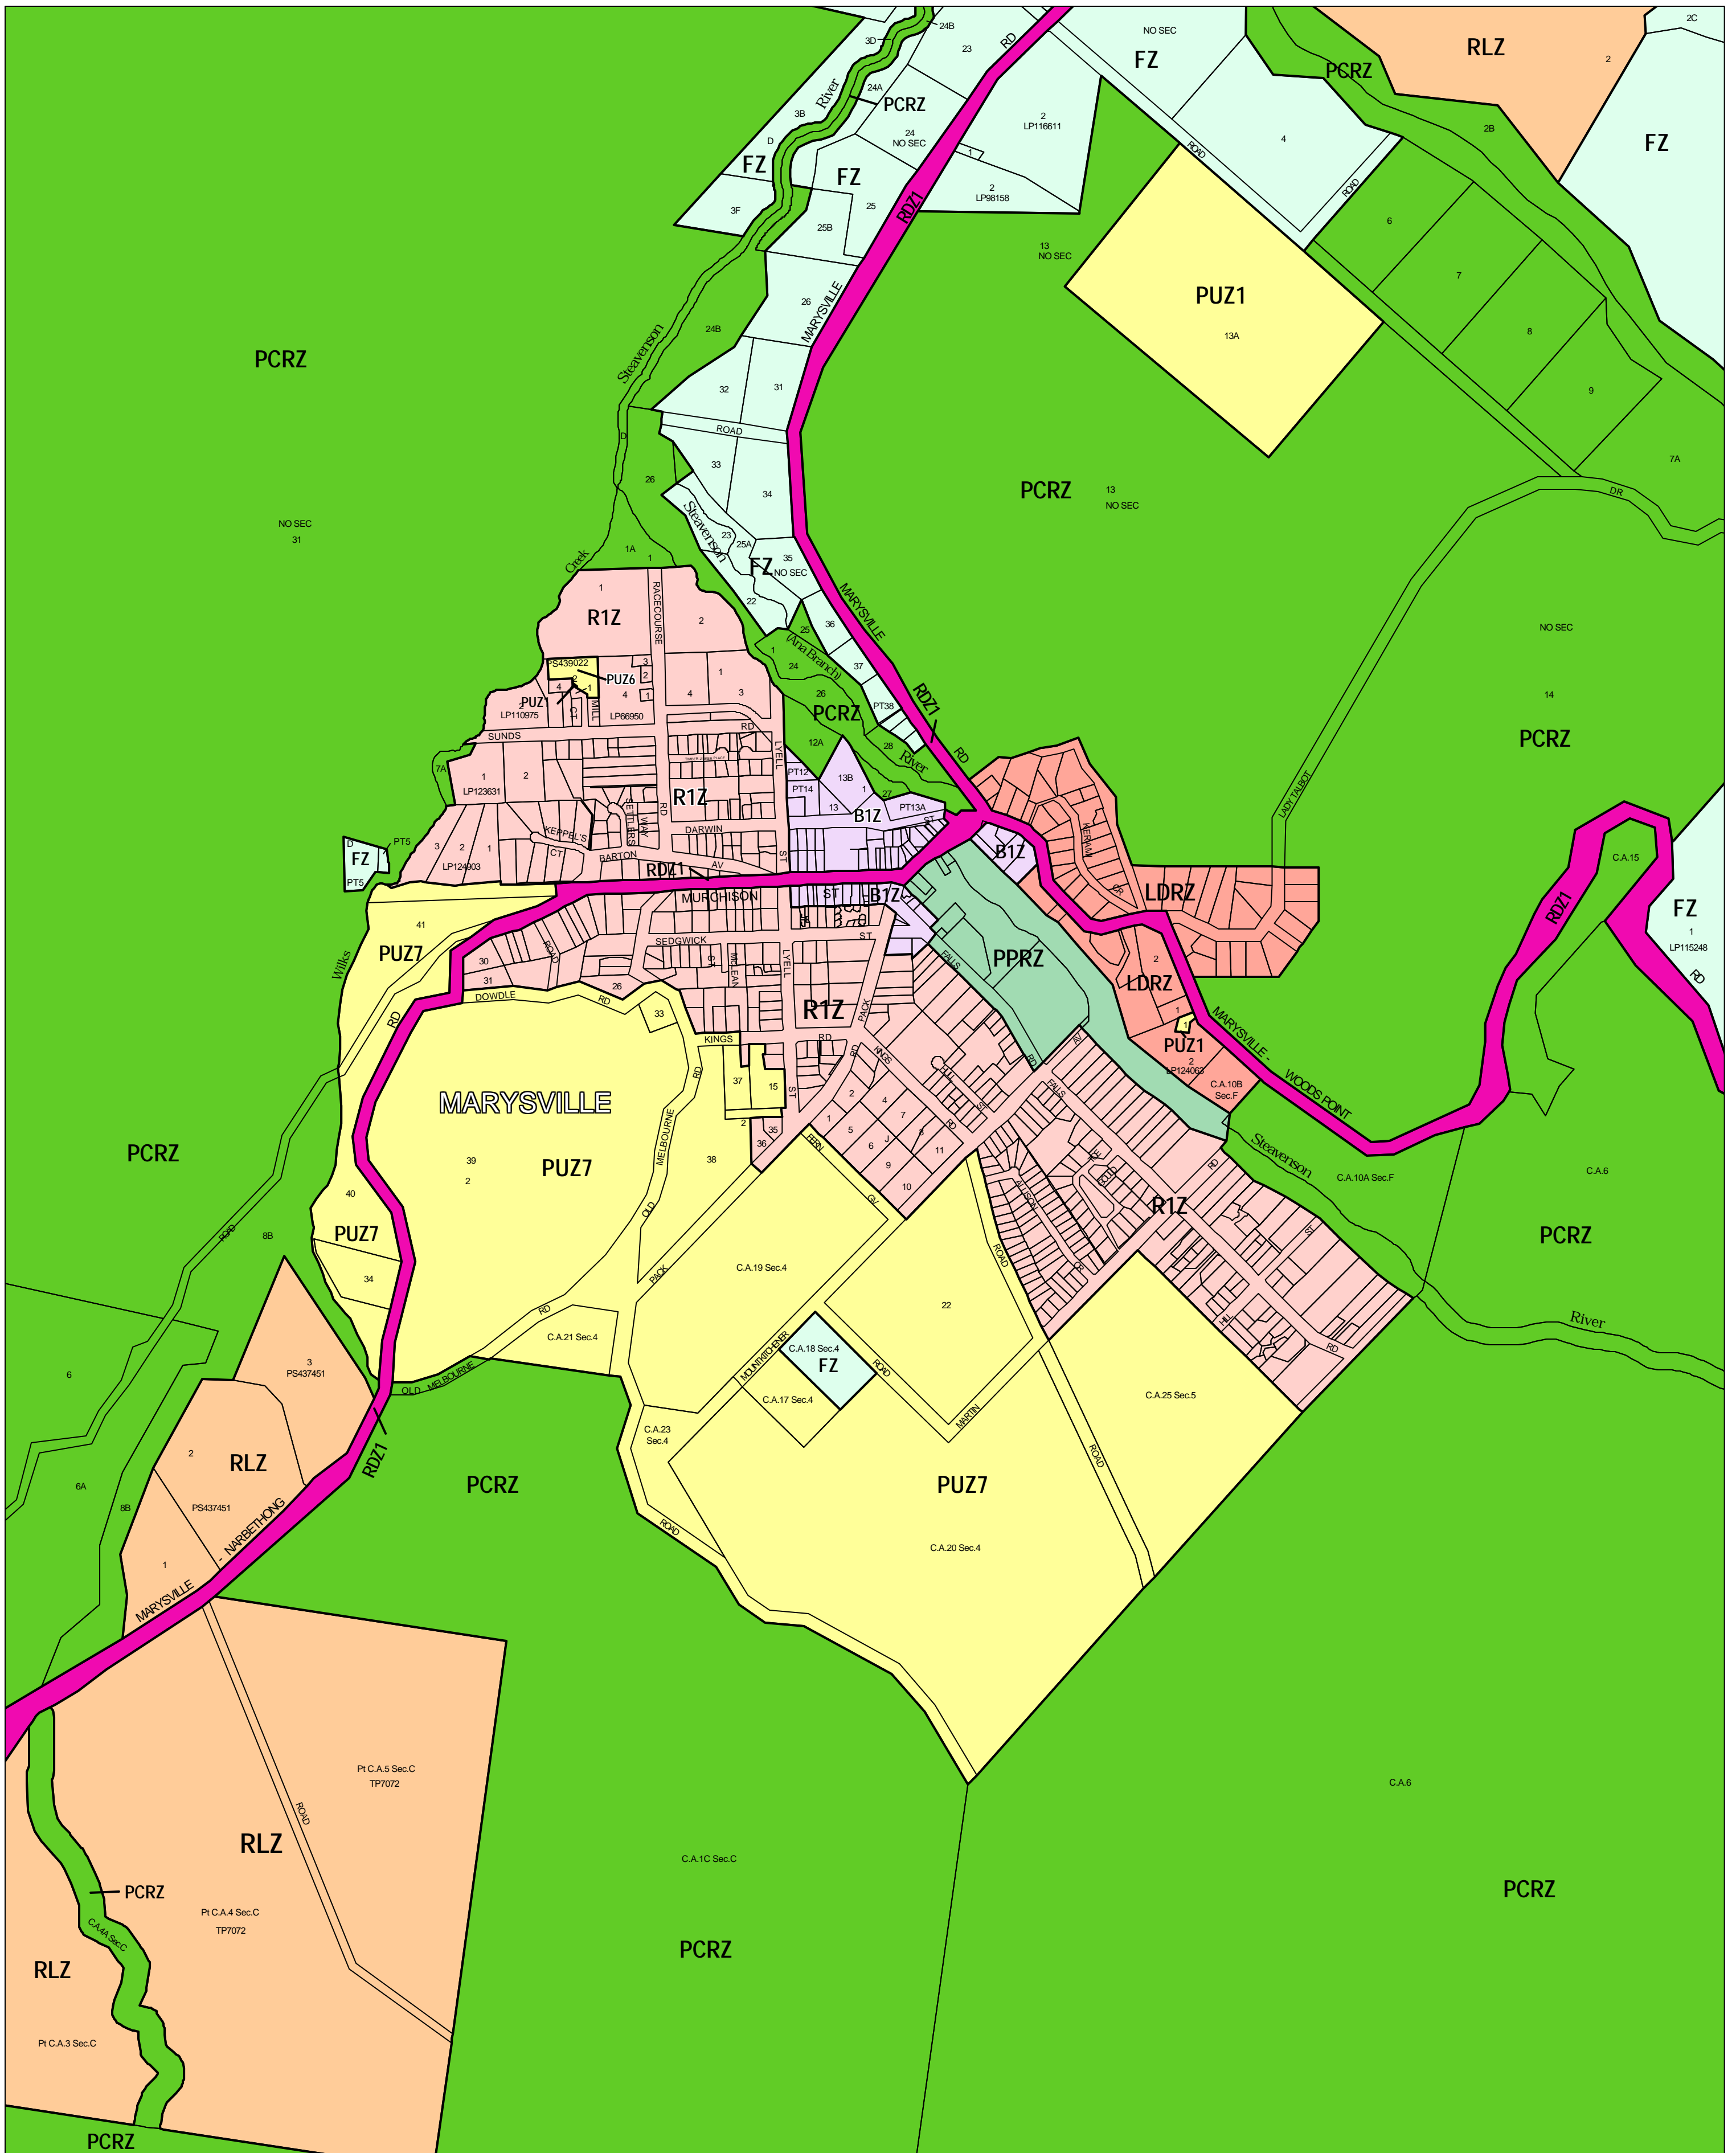

MURRINDINDI PLANNING SCHEME - LOCAL PROVISION

Business	Road Zone - Category 1	Residential
B1Z Business 1 Zone	RZ1 Road Zone - Category 1	LDRZ Low Density Residential Zone
Public Land		R1Z Residential 1 Zone
PCRZ Public Conservation And Resource Zone		Rural
PPRZ Public Park And Recreation Zone		FZ Farming Zone
PUZ6 Public Use Zone - Local Government		RLZ Rural Living Zone
PUZ7 Public Use Zone - Other Public Use		
PUZ1 Public Use Zone - Service And Utility