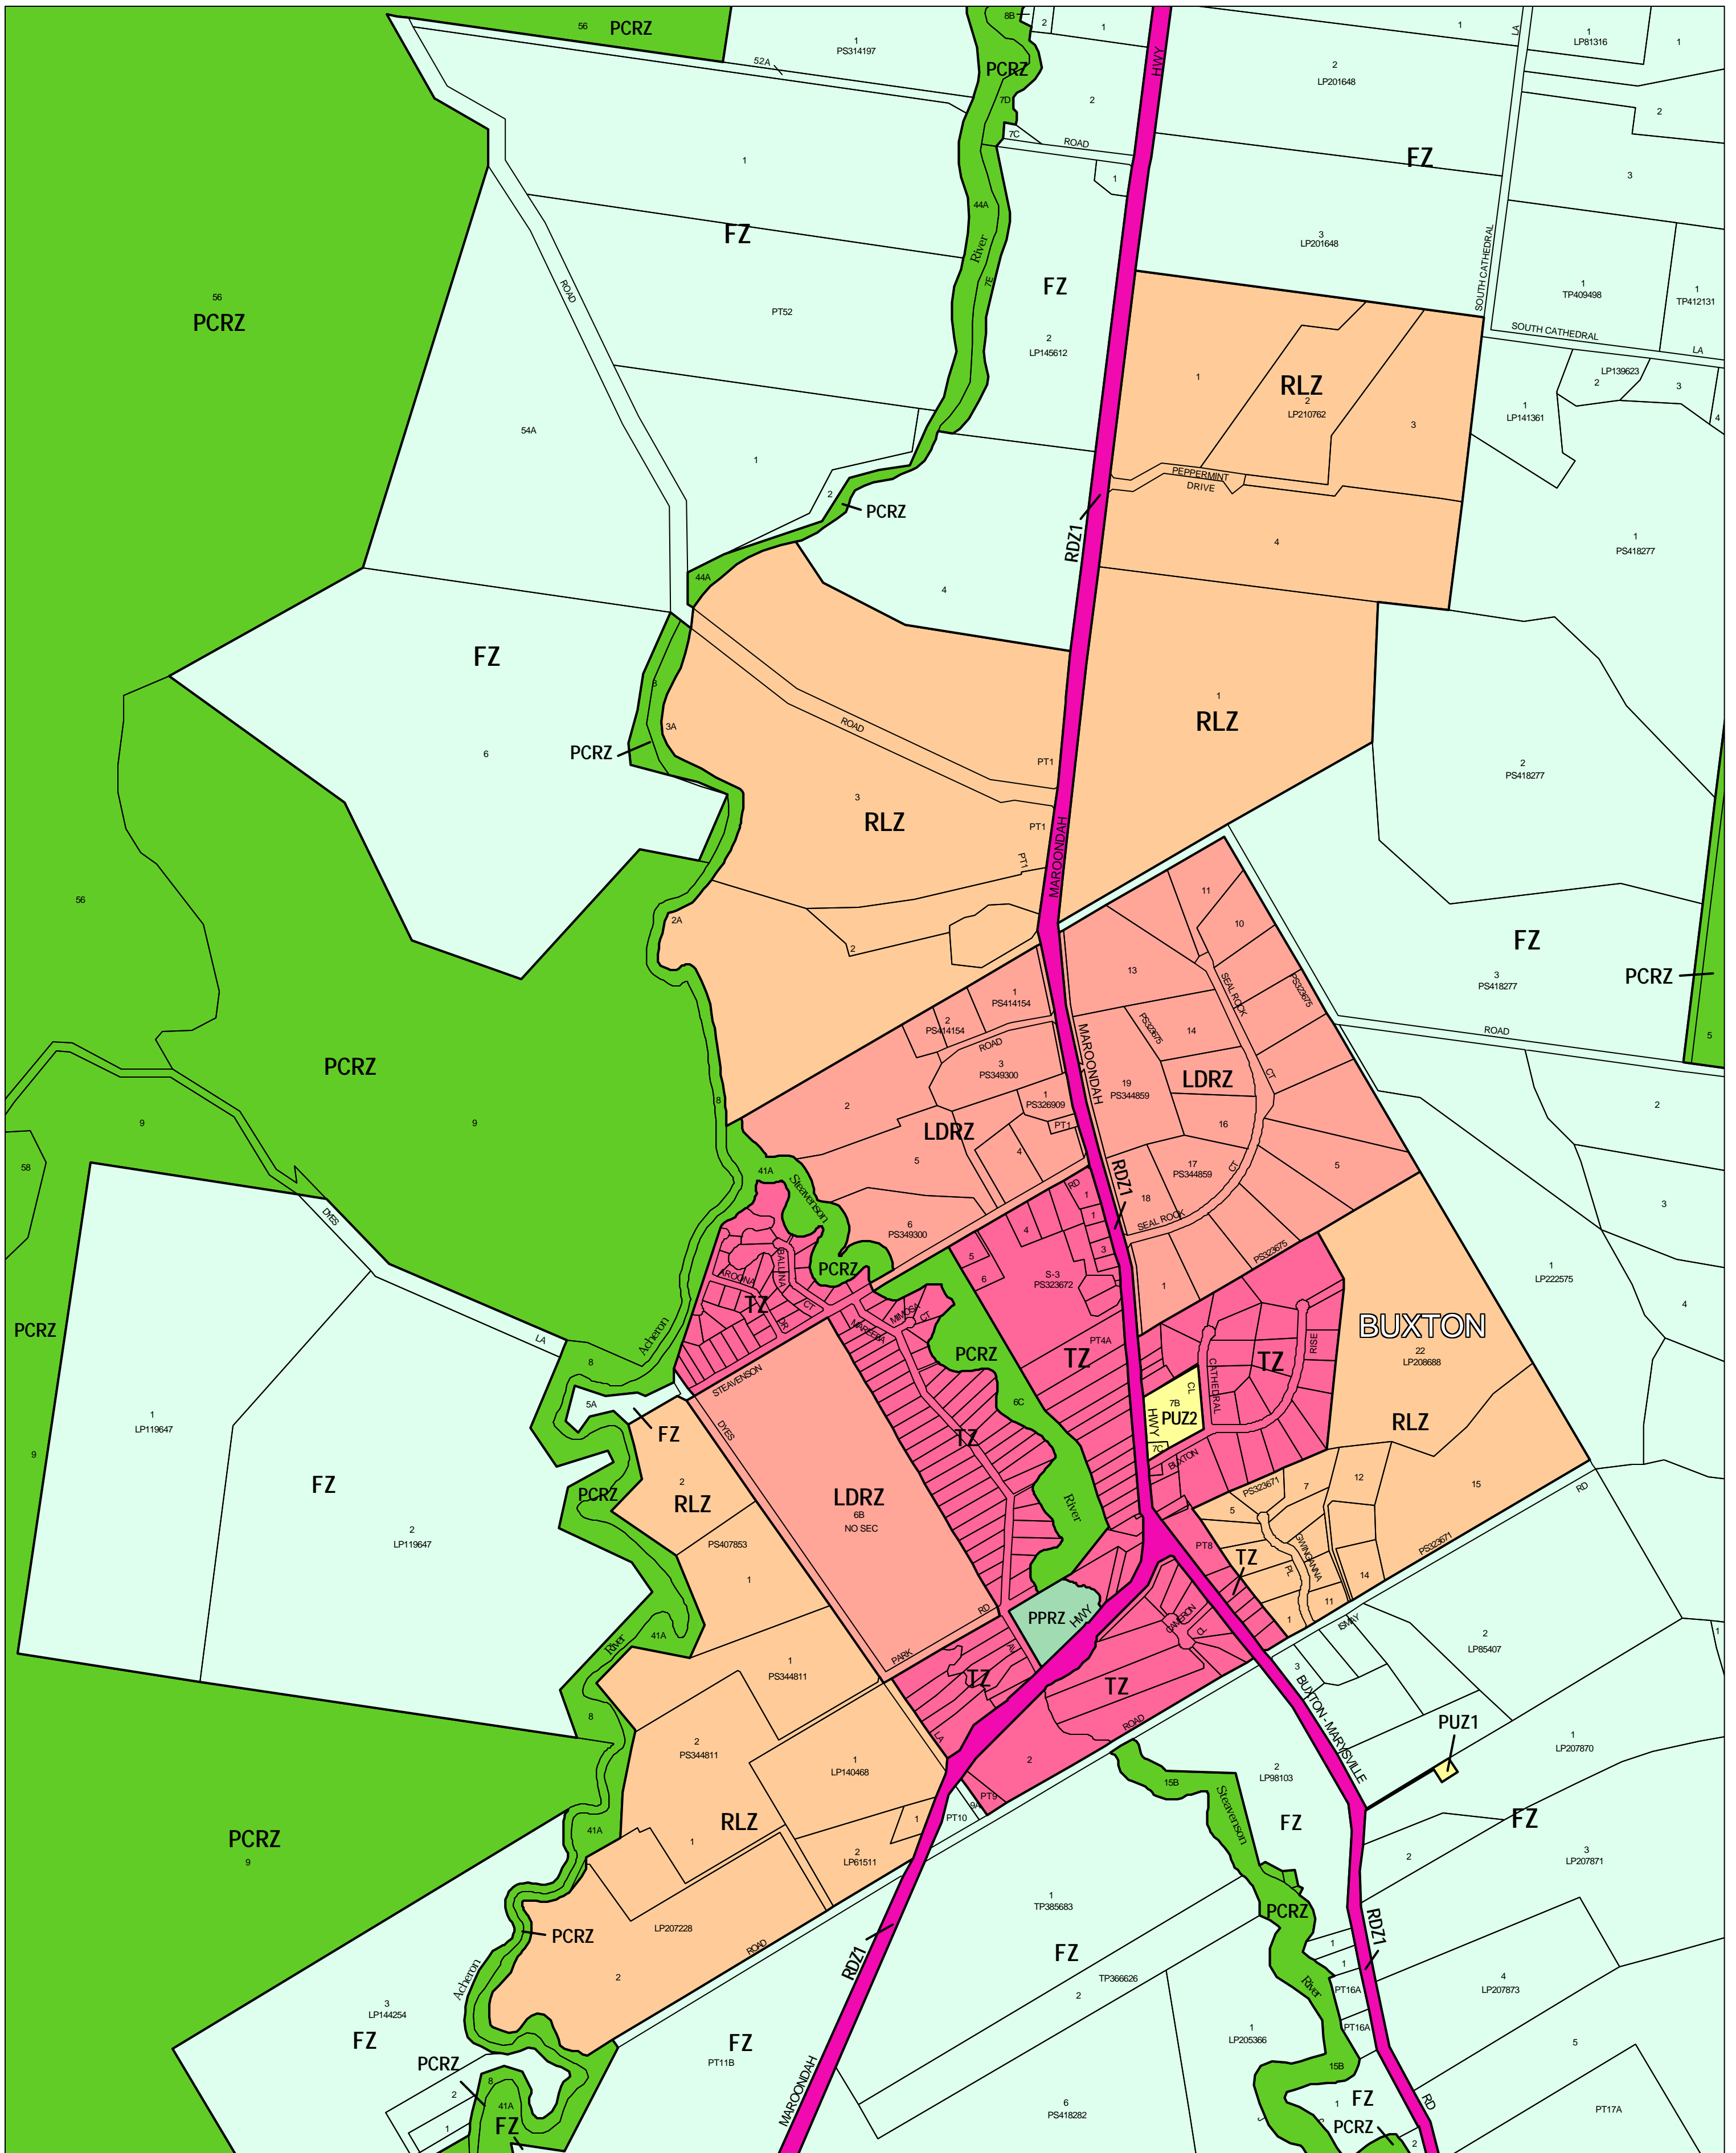

MURRINDINDI PLANNING SCHEME - LOCAL PROVISION