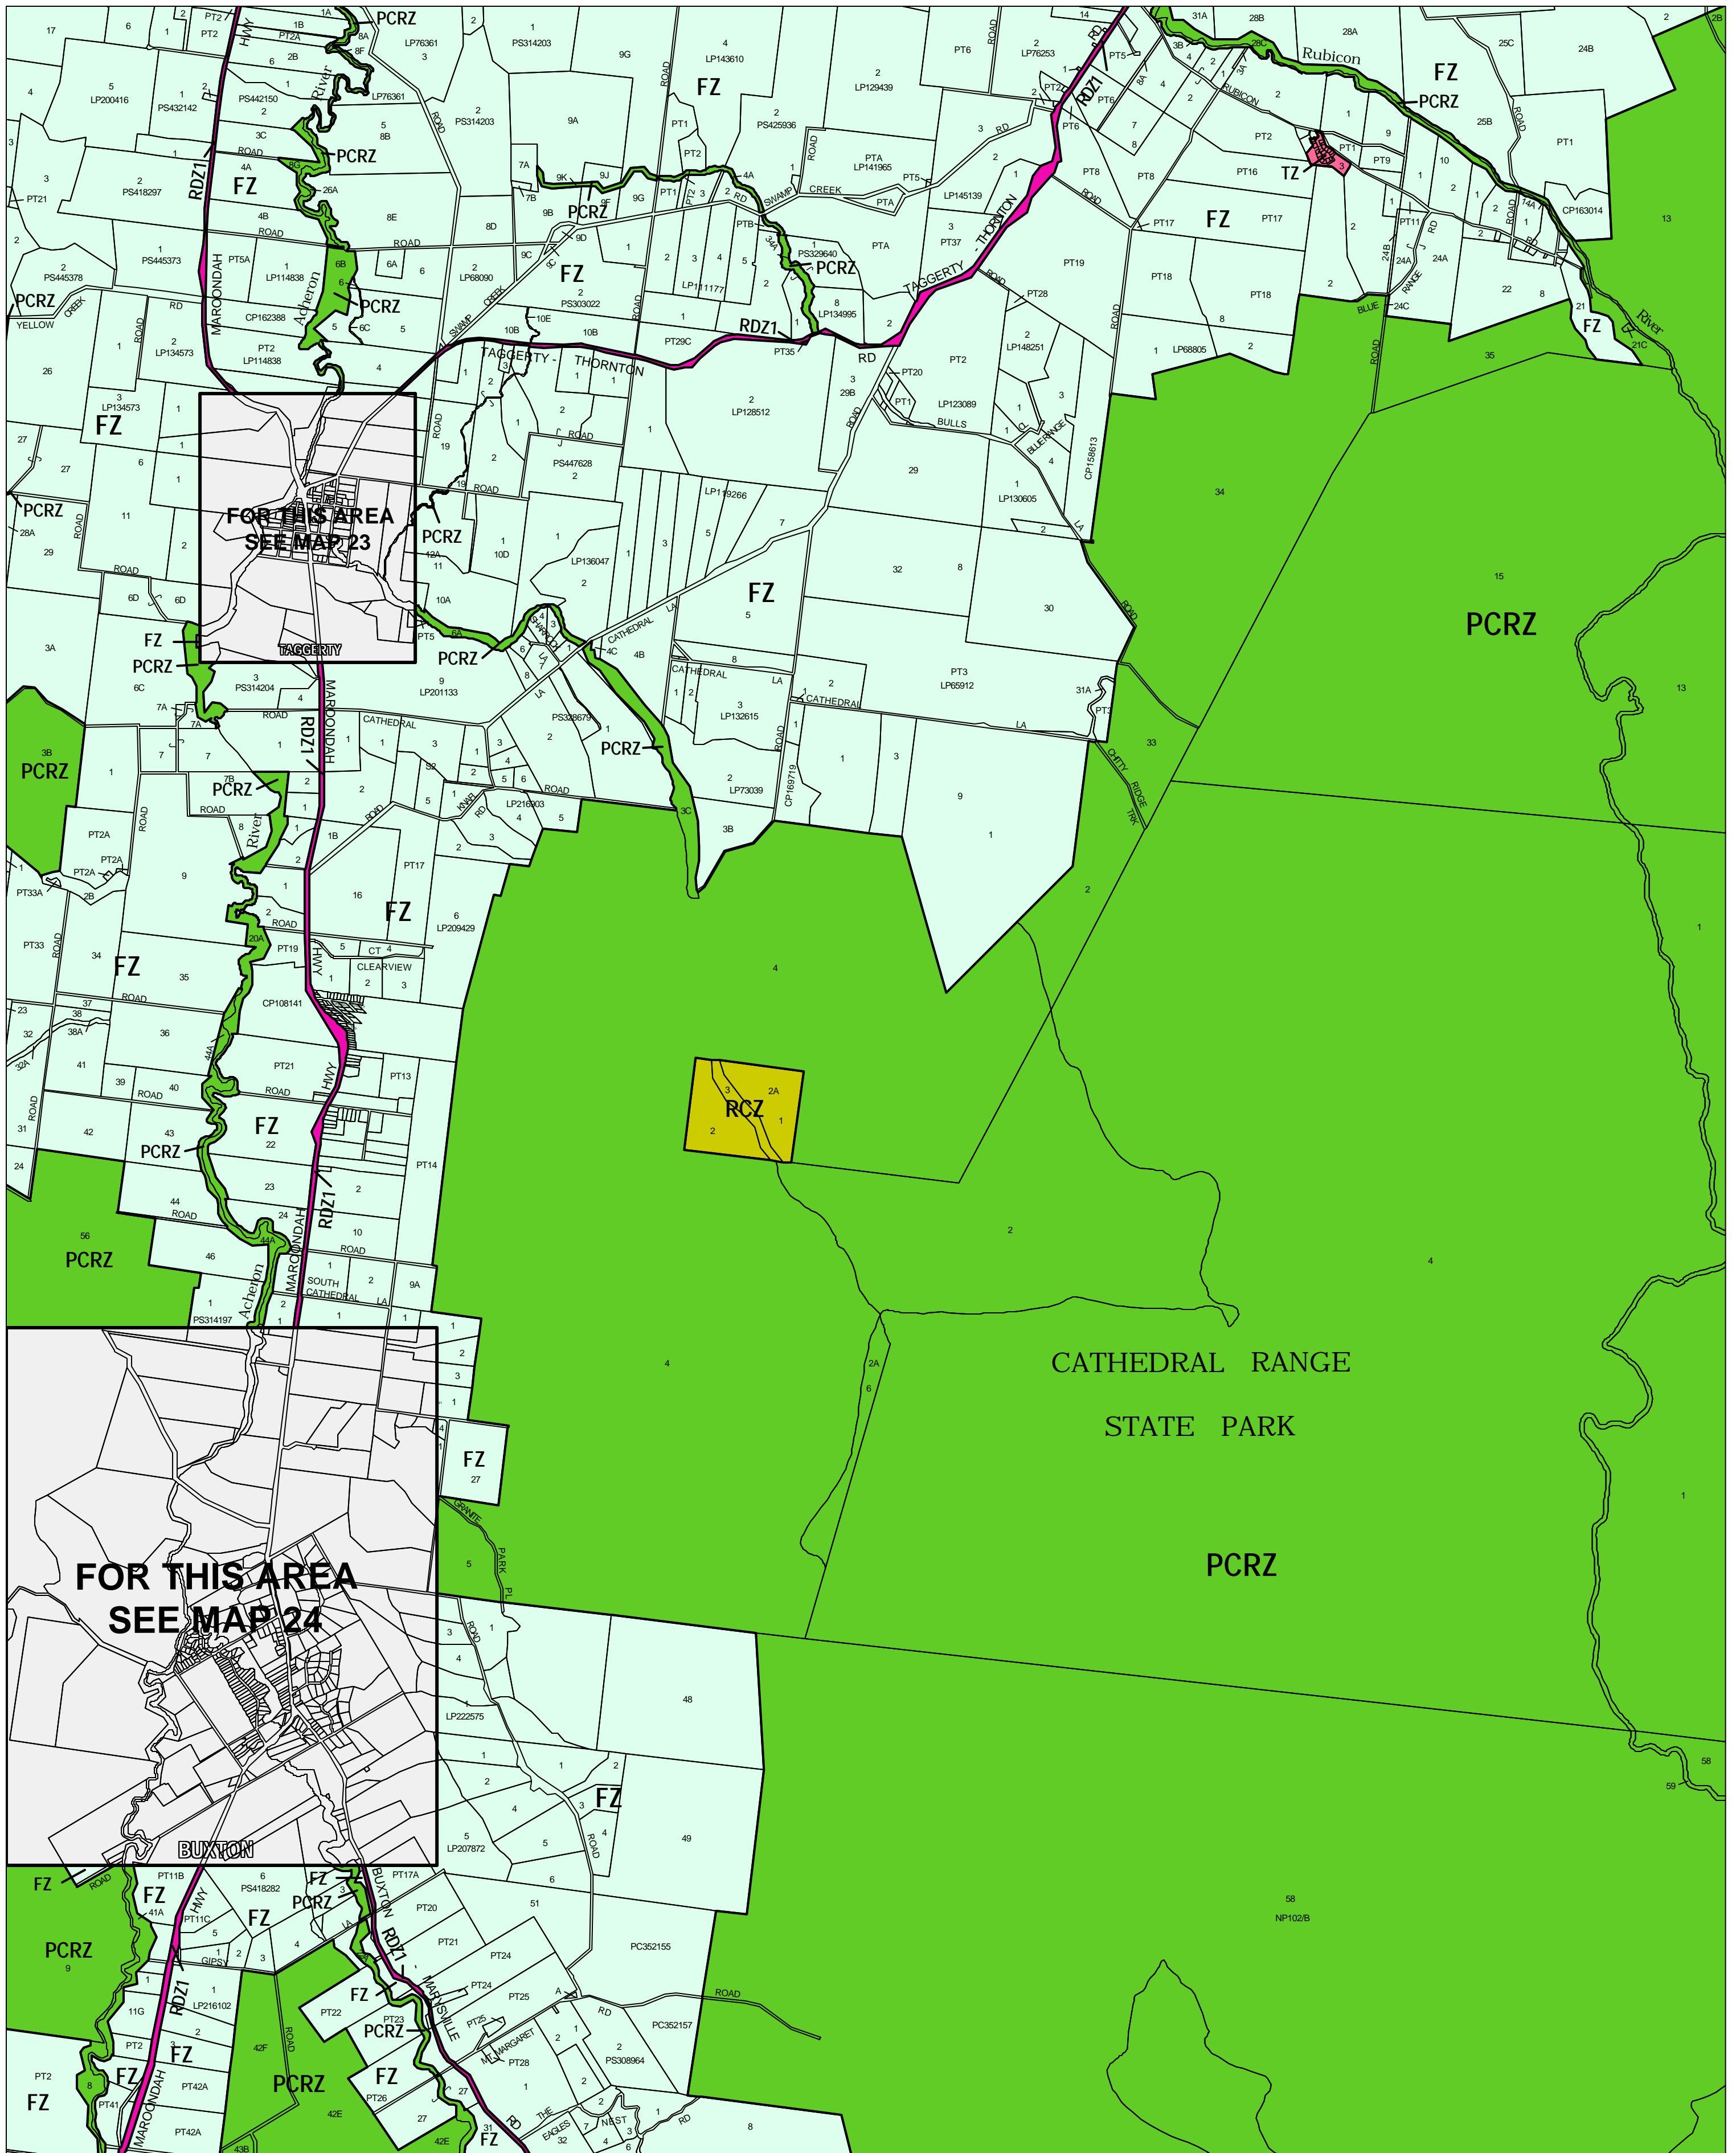

MURRINDINDI PLANNING SCHEME - LOCAL PROVISION

Public Land	
	Public Conservation and Resource Zone
	Farming Zone
	Road Zone Category 1
Residential	
	Township Zone
Rural	
	Farming Zone
	Rural Conservation Zone

AUSTRALIAN MAP GRID ZONE 55

Printed: 25/7/2006

AMENDMENT C18