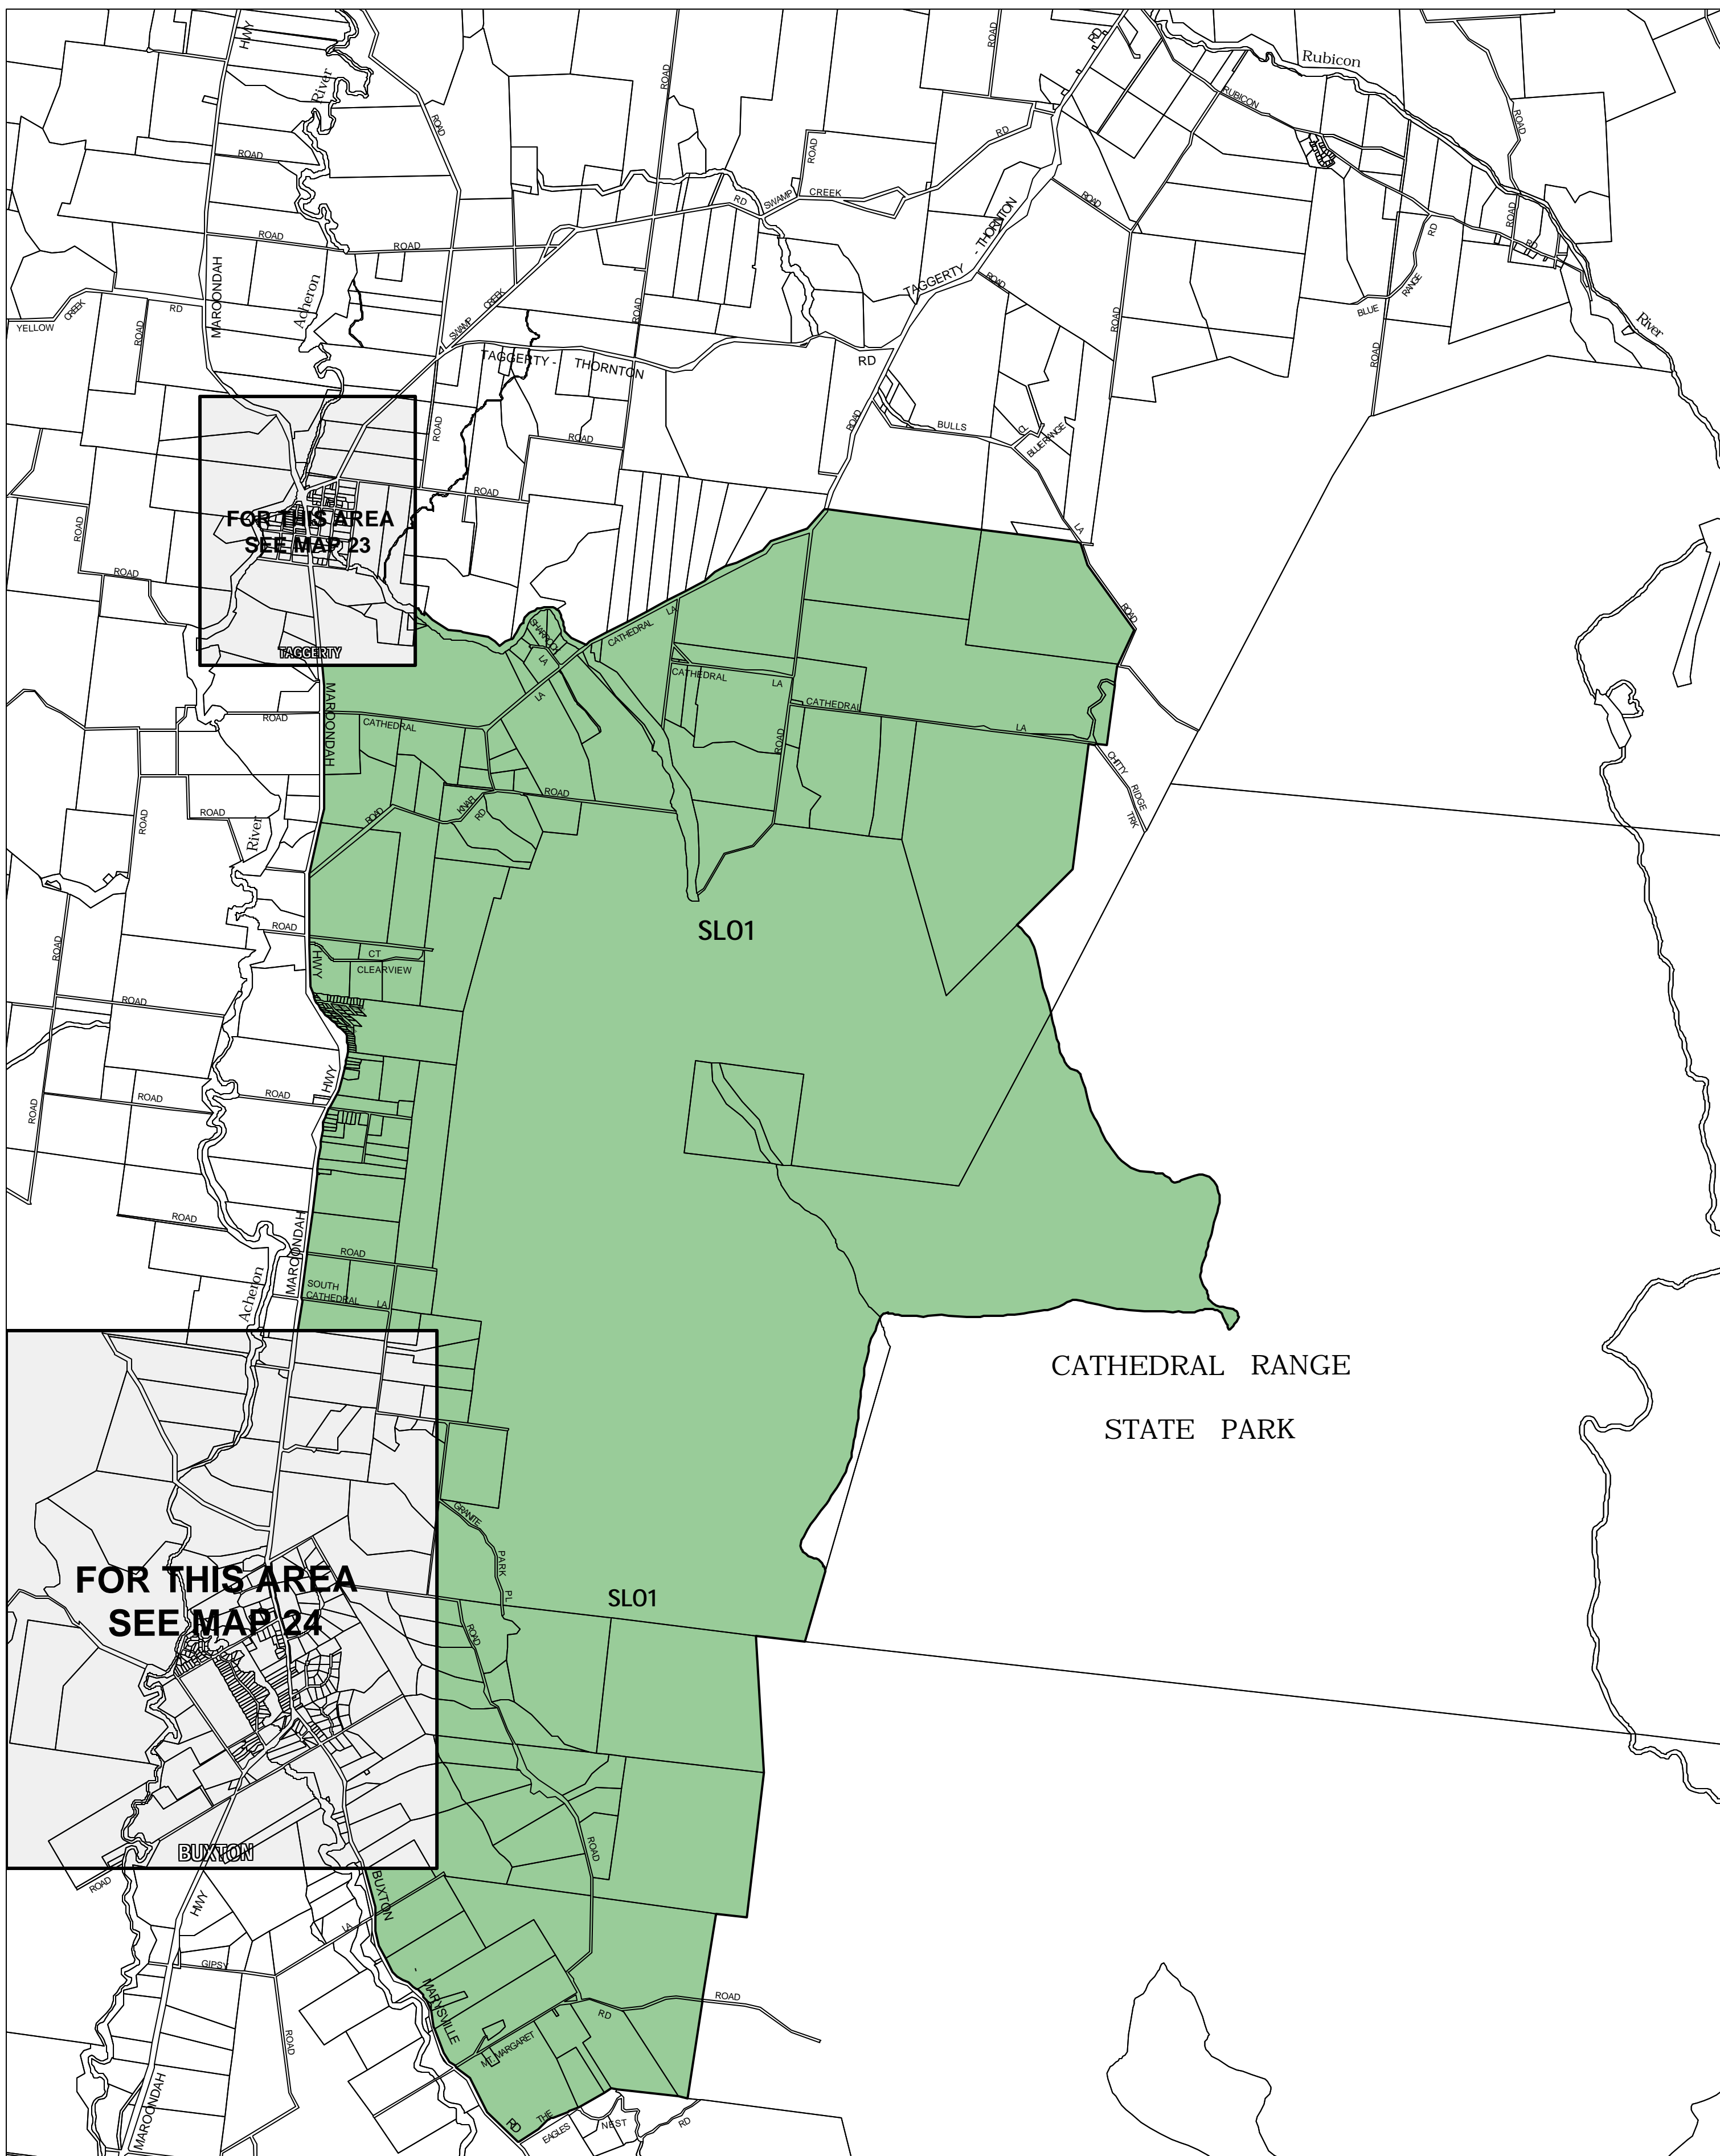

MURRINDINDI PLANNING SCHEME - LOCAL PROVISION

Overlays

- SLO1 Significant Landscape Overlay - Schedule 1

AUSTRALIAN MAP GRID ZONE 55

Printed: 11/7/2007

AMENDMENT C11