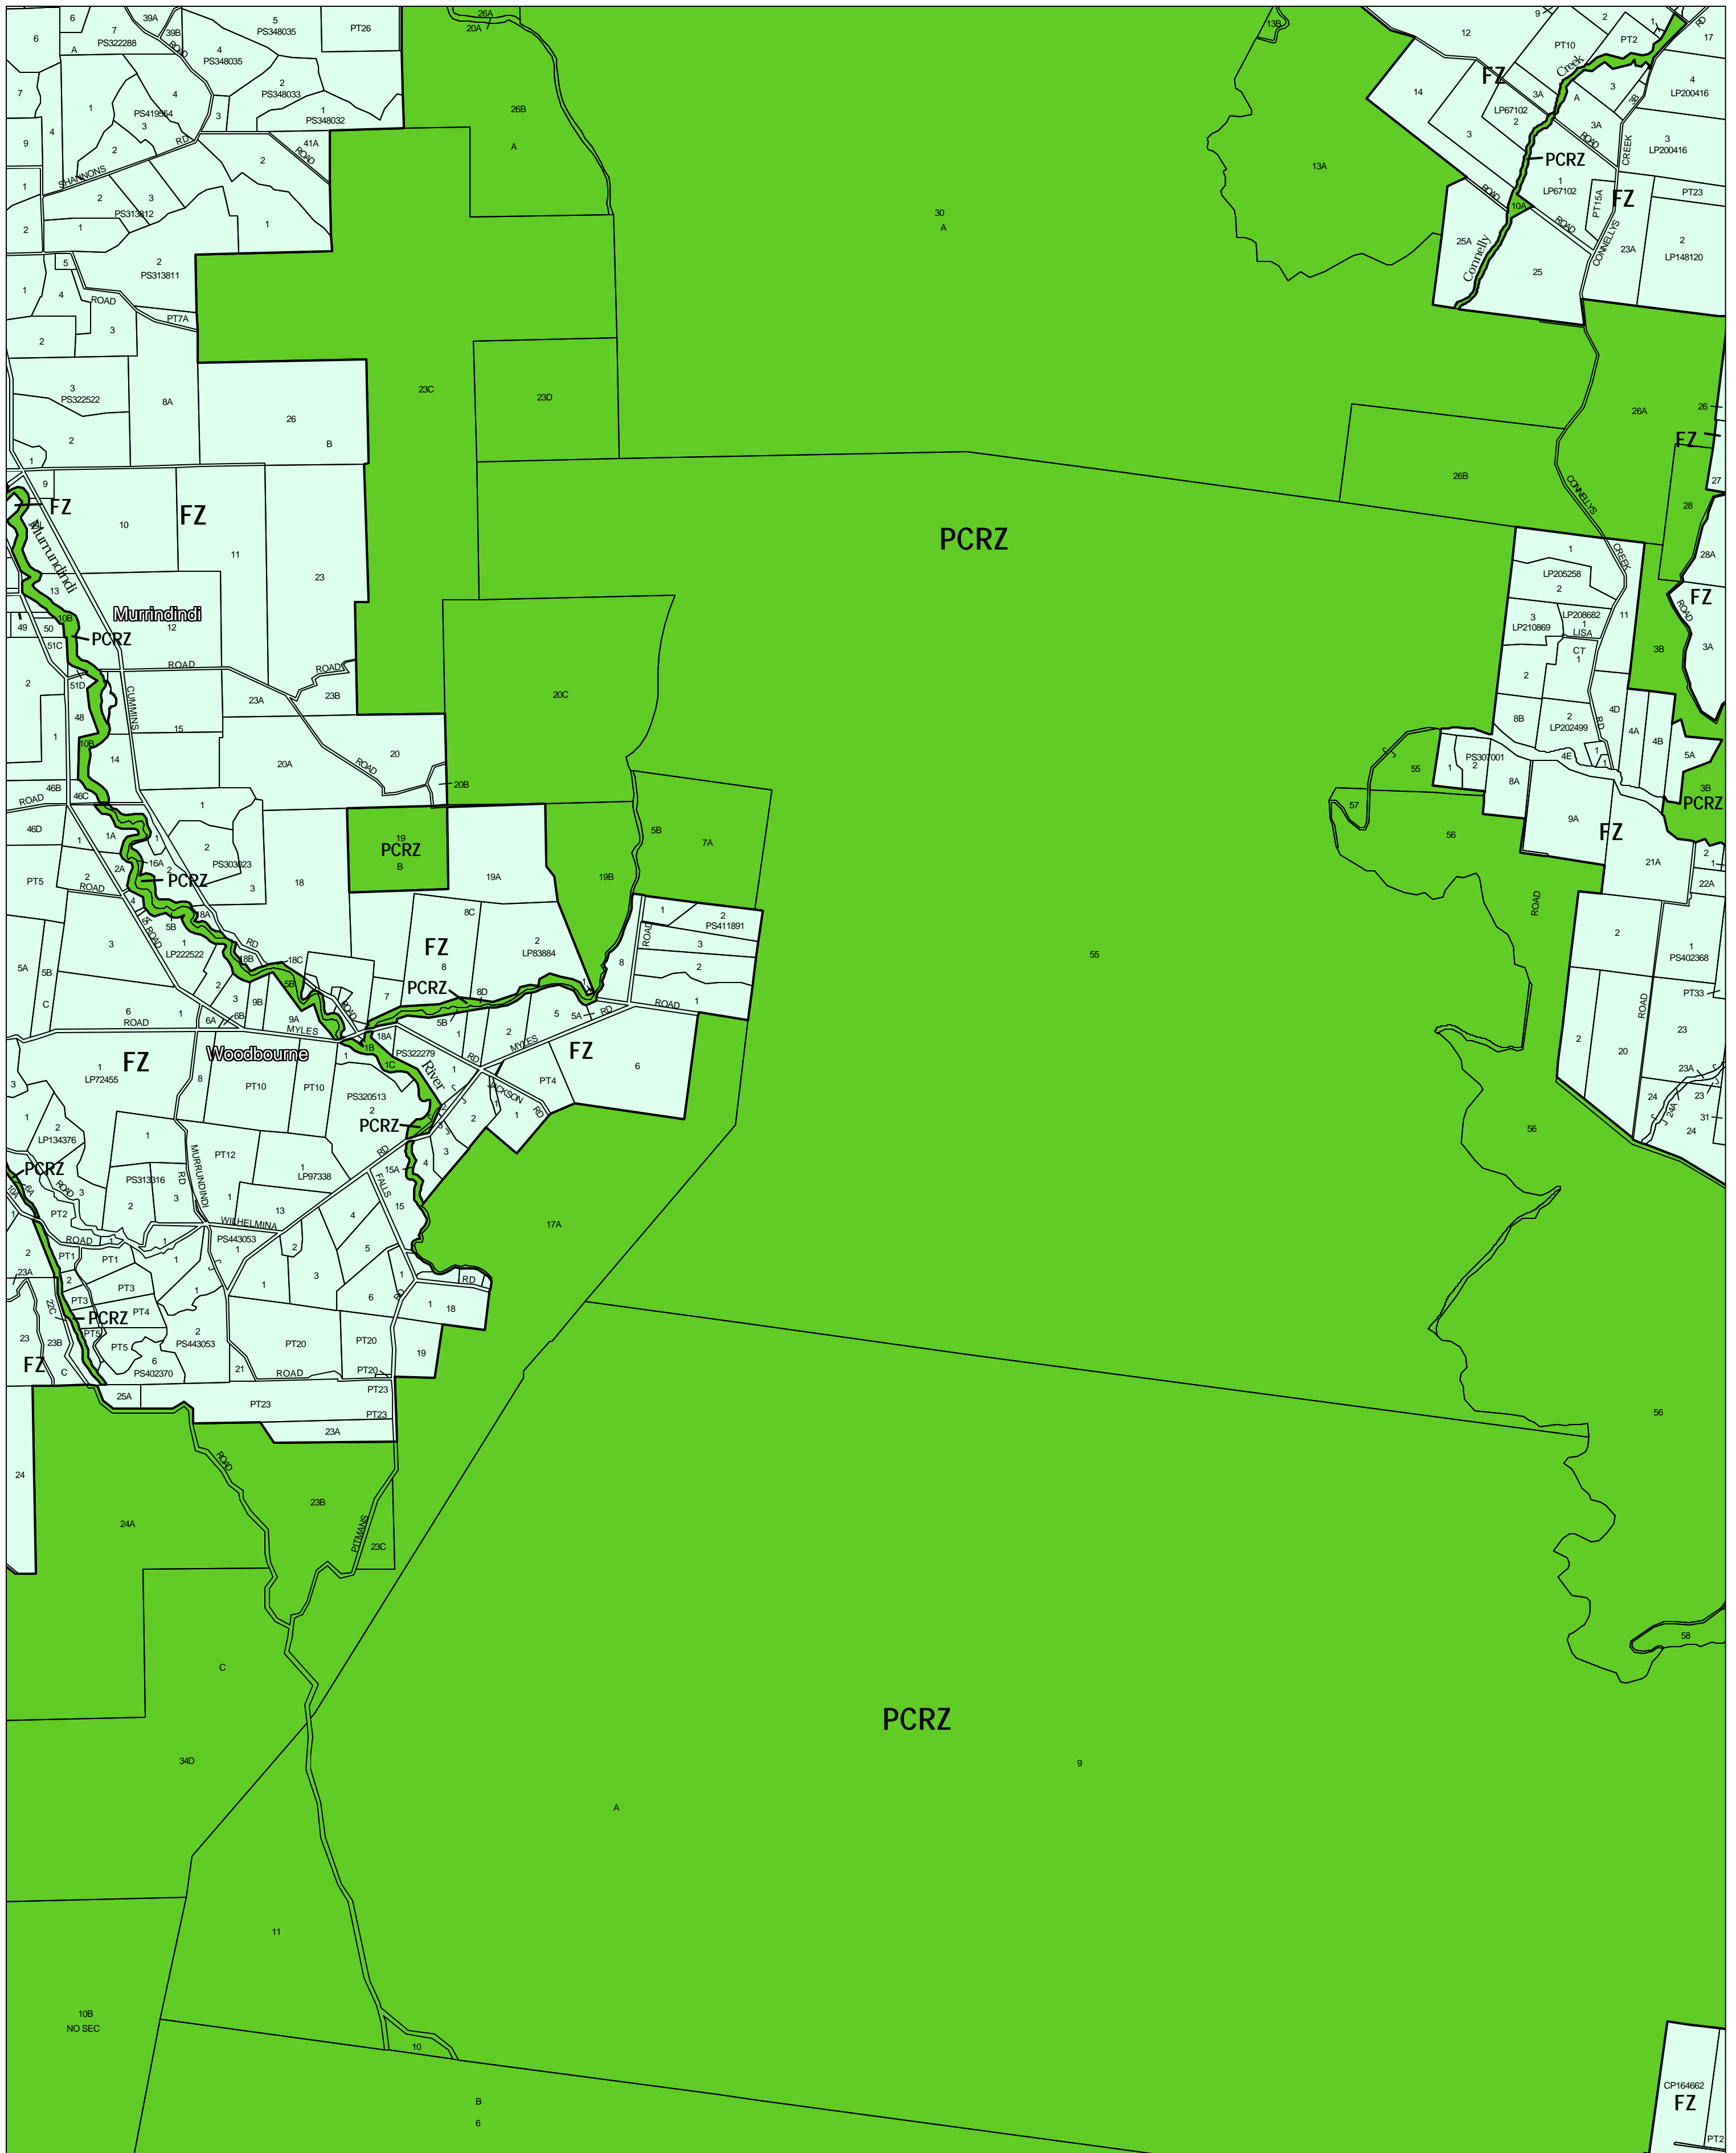

MURRINDINDI PLANNING SCHEME - LOCAL PROVISION

Public Land	Public Conservation And Resource Zone
Rural	Farming Zone

AUSTRALIAN MAP GRID ZONE 55

Printed: 25/7/2006

AMENDMENT C18