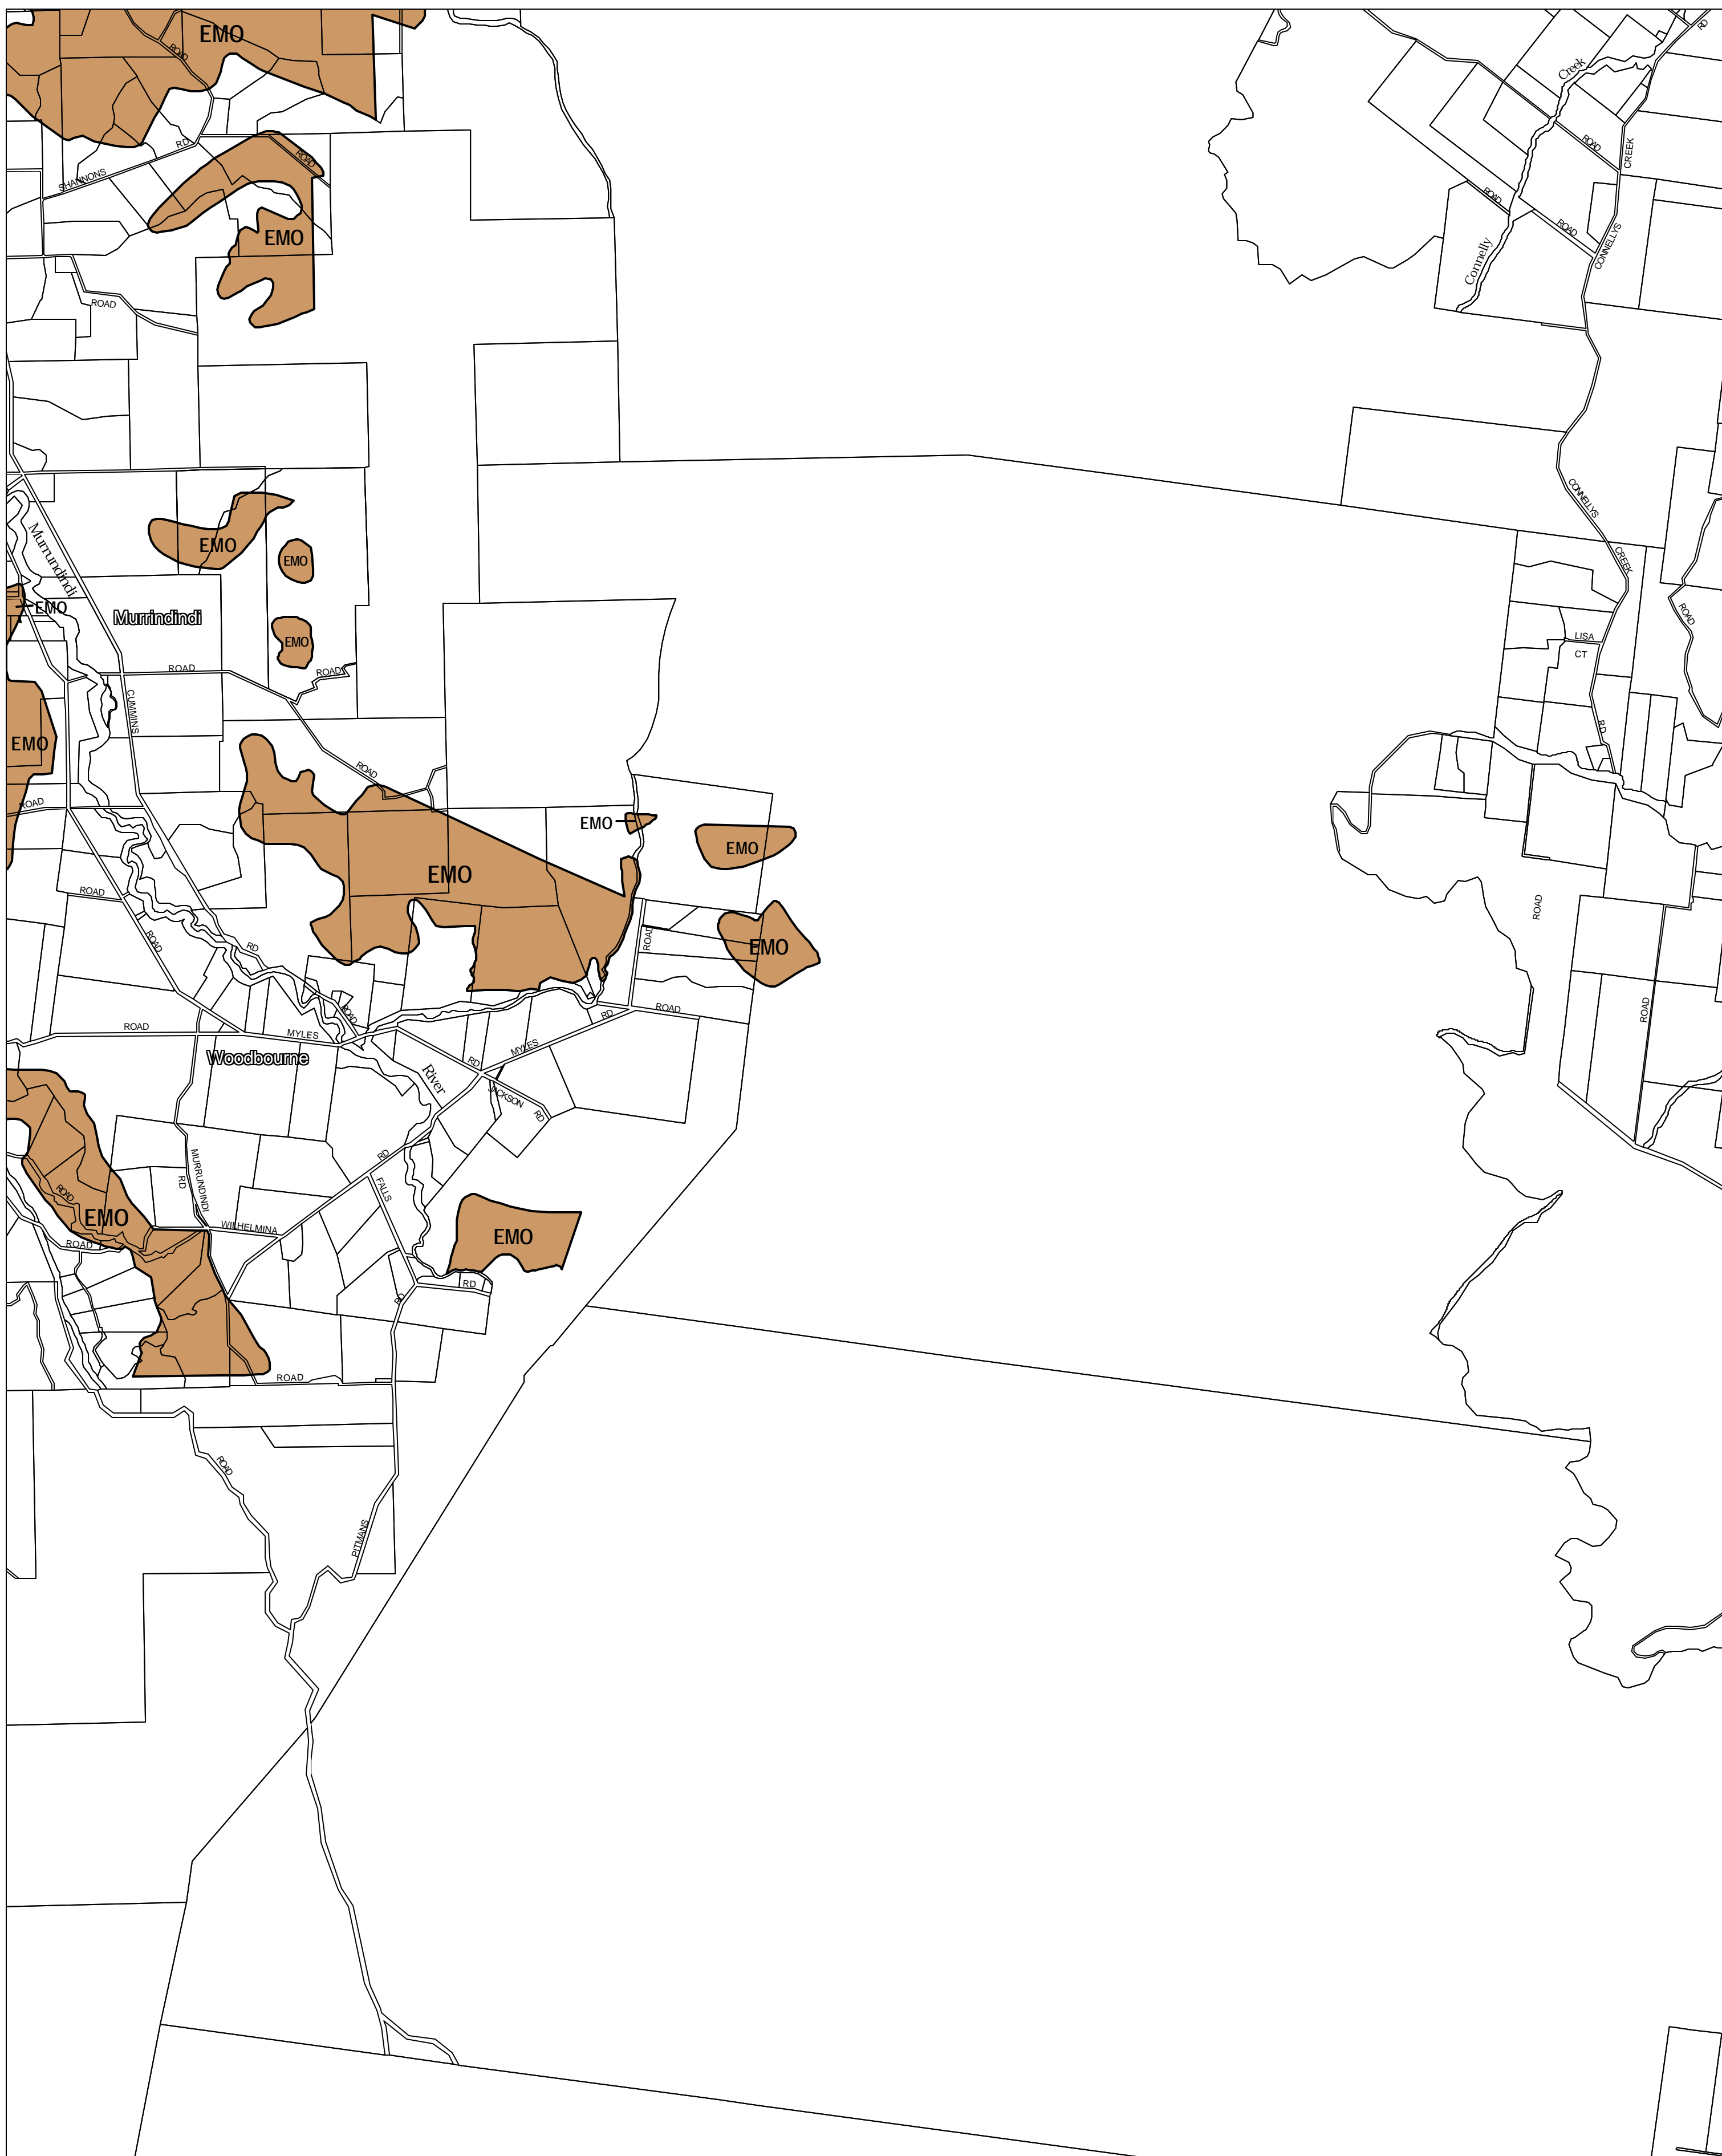

MURRINDINDI PLANNING SCHEME - LOCAL PROVISION

Overlays
Erosion Management Overlay

Printed: 11/7/2007

AMENDMENT C11

EROSION MANAGEMENT OVERLAY

MAP No 21EMO