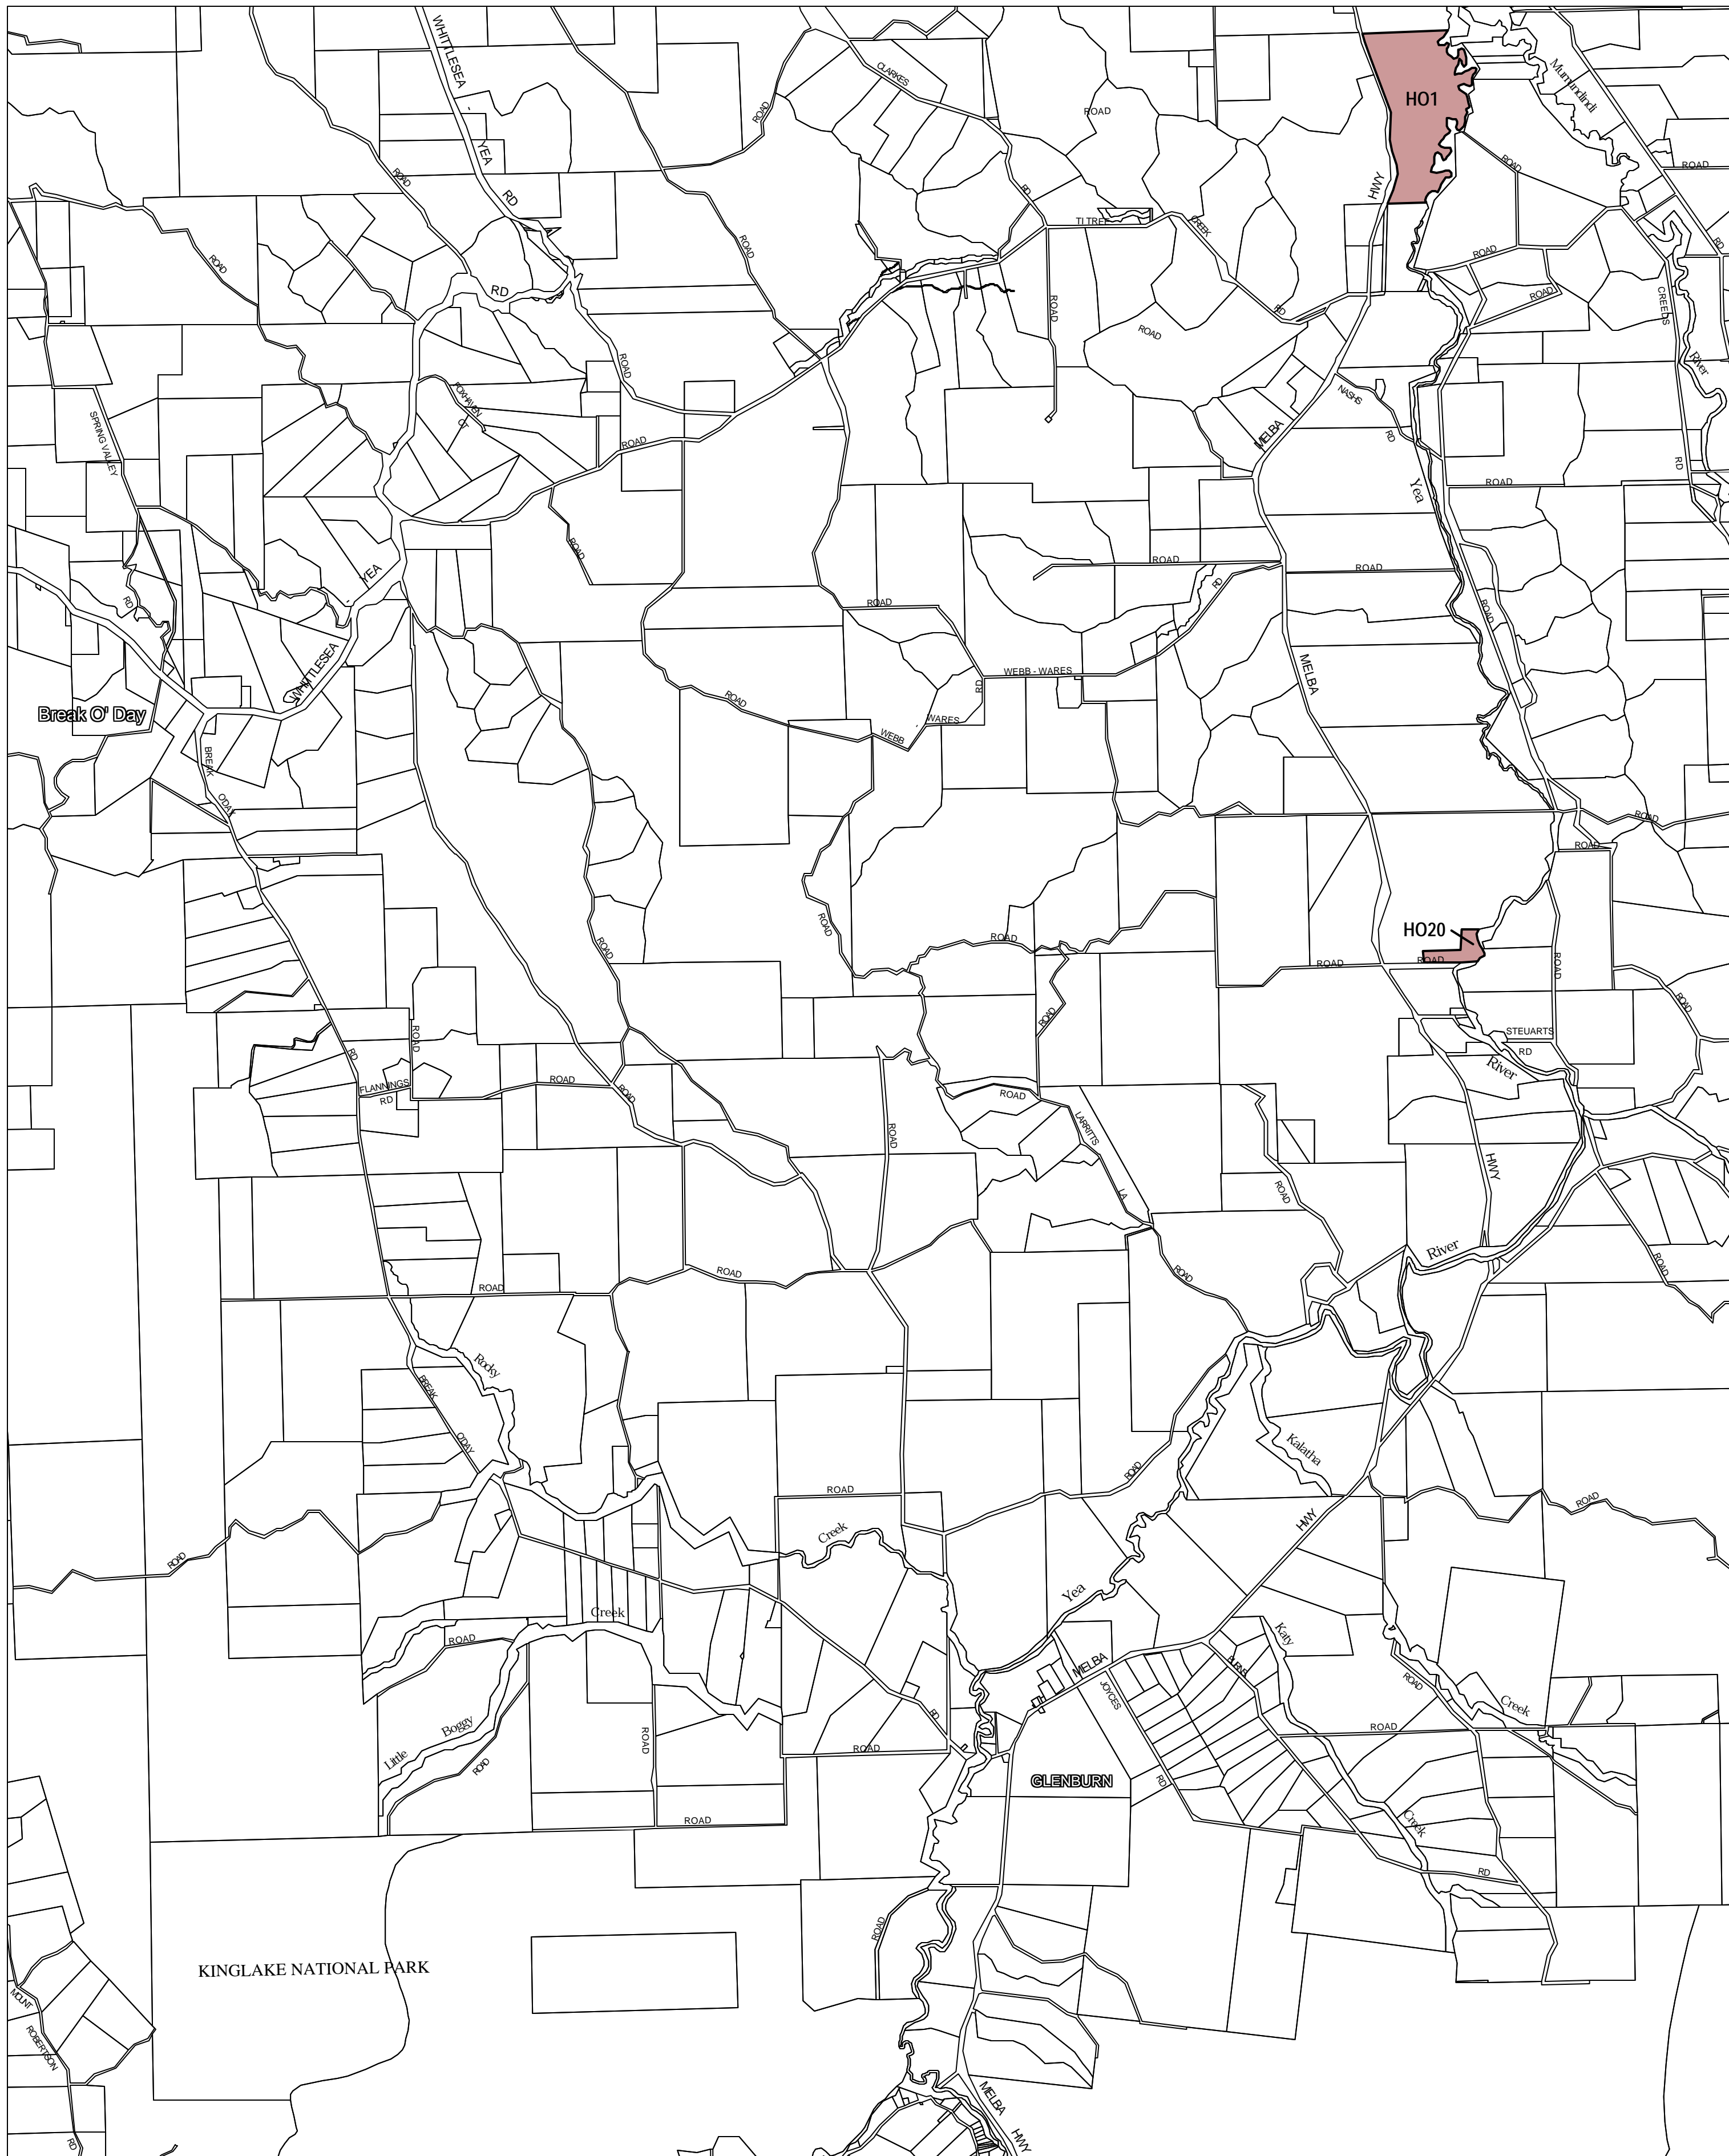

MURRINDINDI PLANNING SCHEME - LOCAL PROVISION

Overlays

HO Heritage Overlay

AUSTRALIAN MAP GRID ZONE 55

Printed: 6/5/2009

AMENDMENT C21