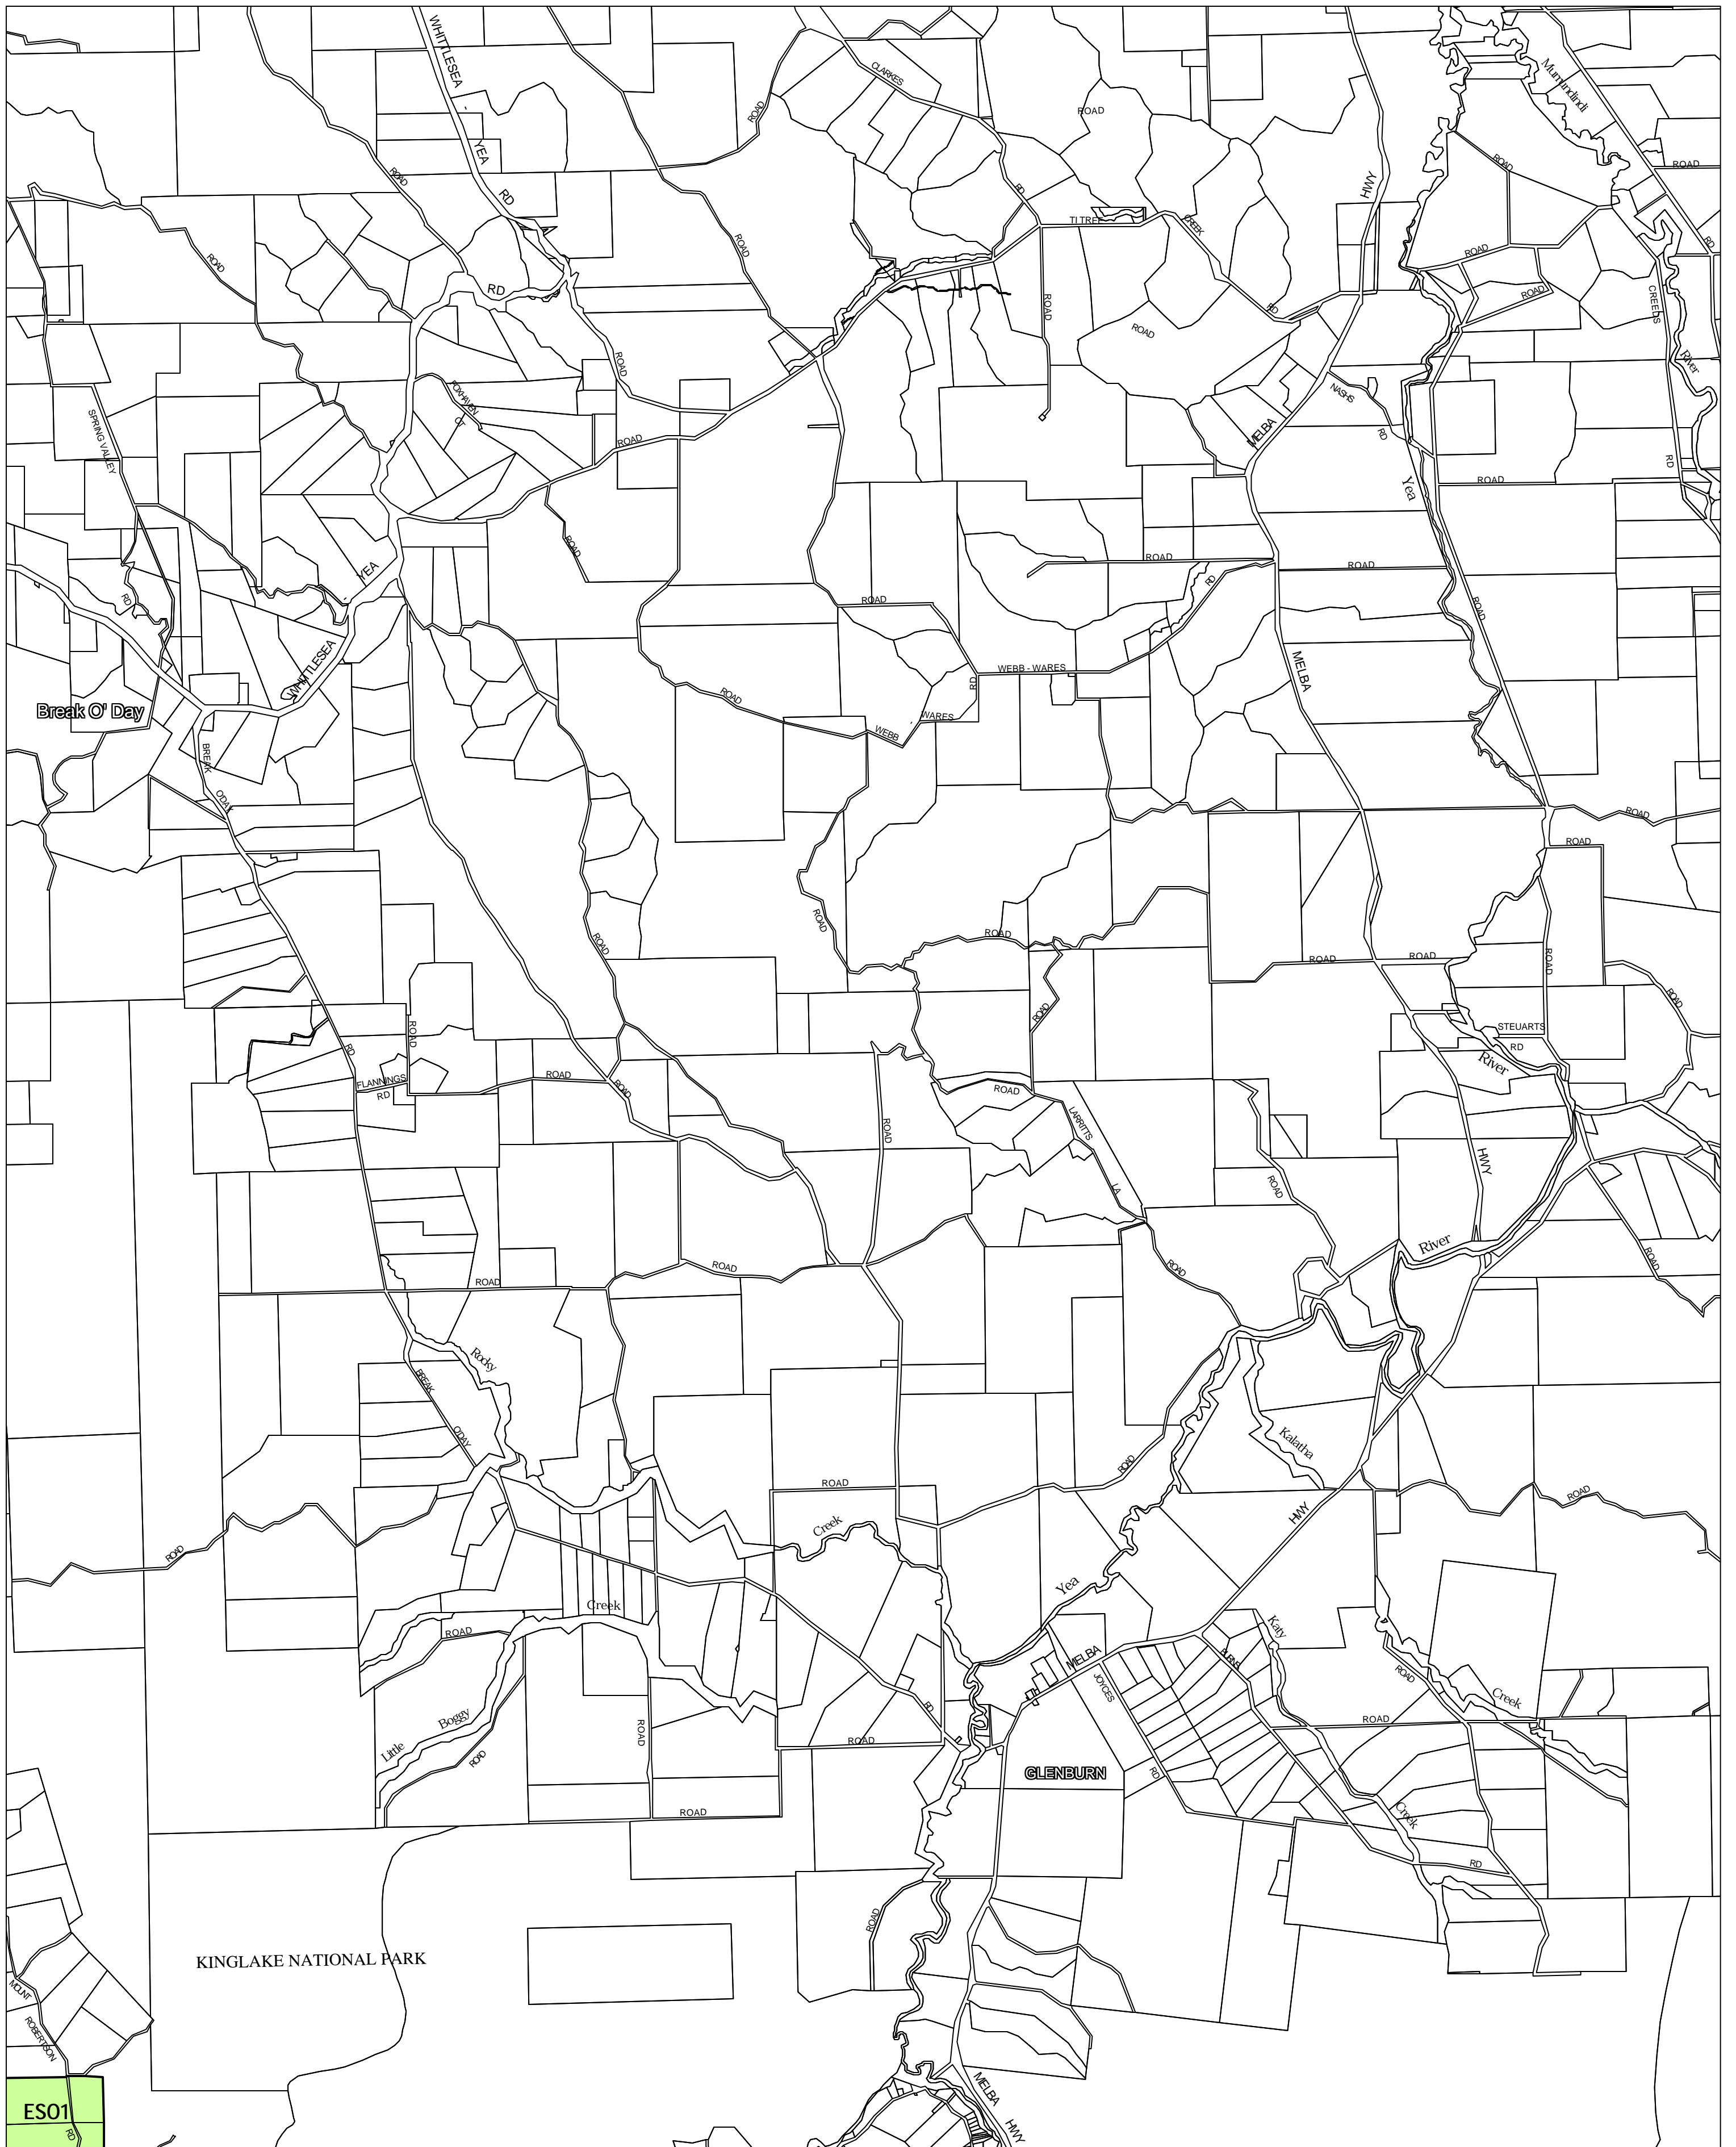

MURRINDINDI PLANNING SCHEME - LOCAL PROVISION

Overlays
ES01 Environmental Significance Overlay - Schedule 1

AUSTRALIAN MAP GRID ZONE 55

Printed: 13/7/2007

AMENDMENT C11