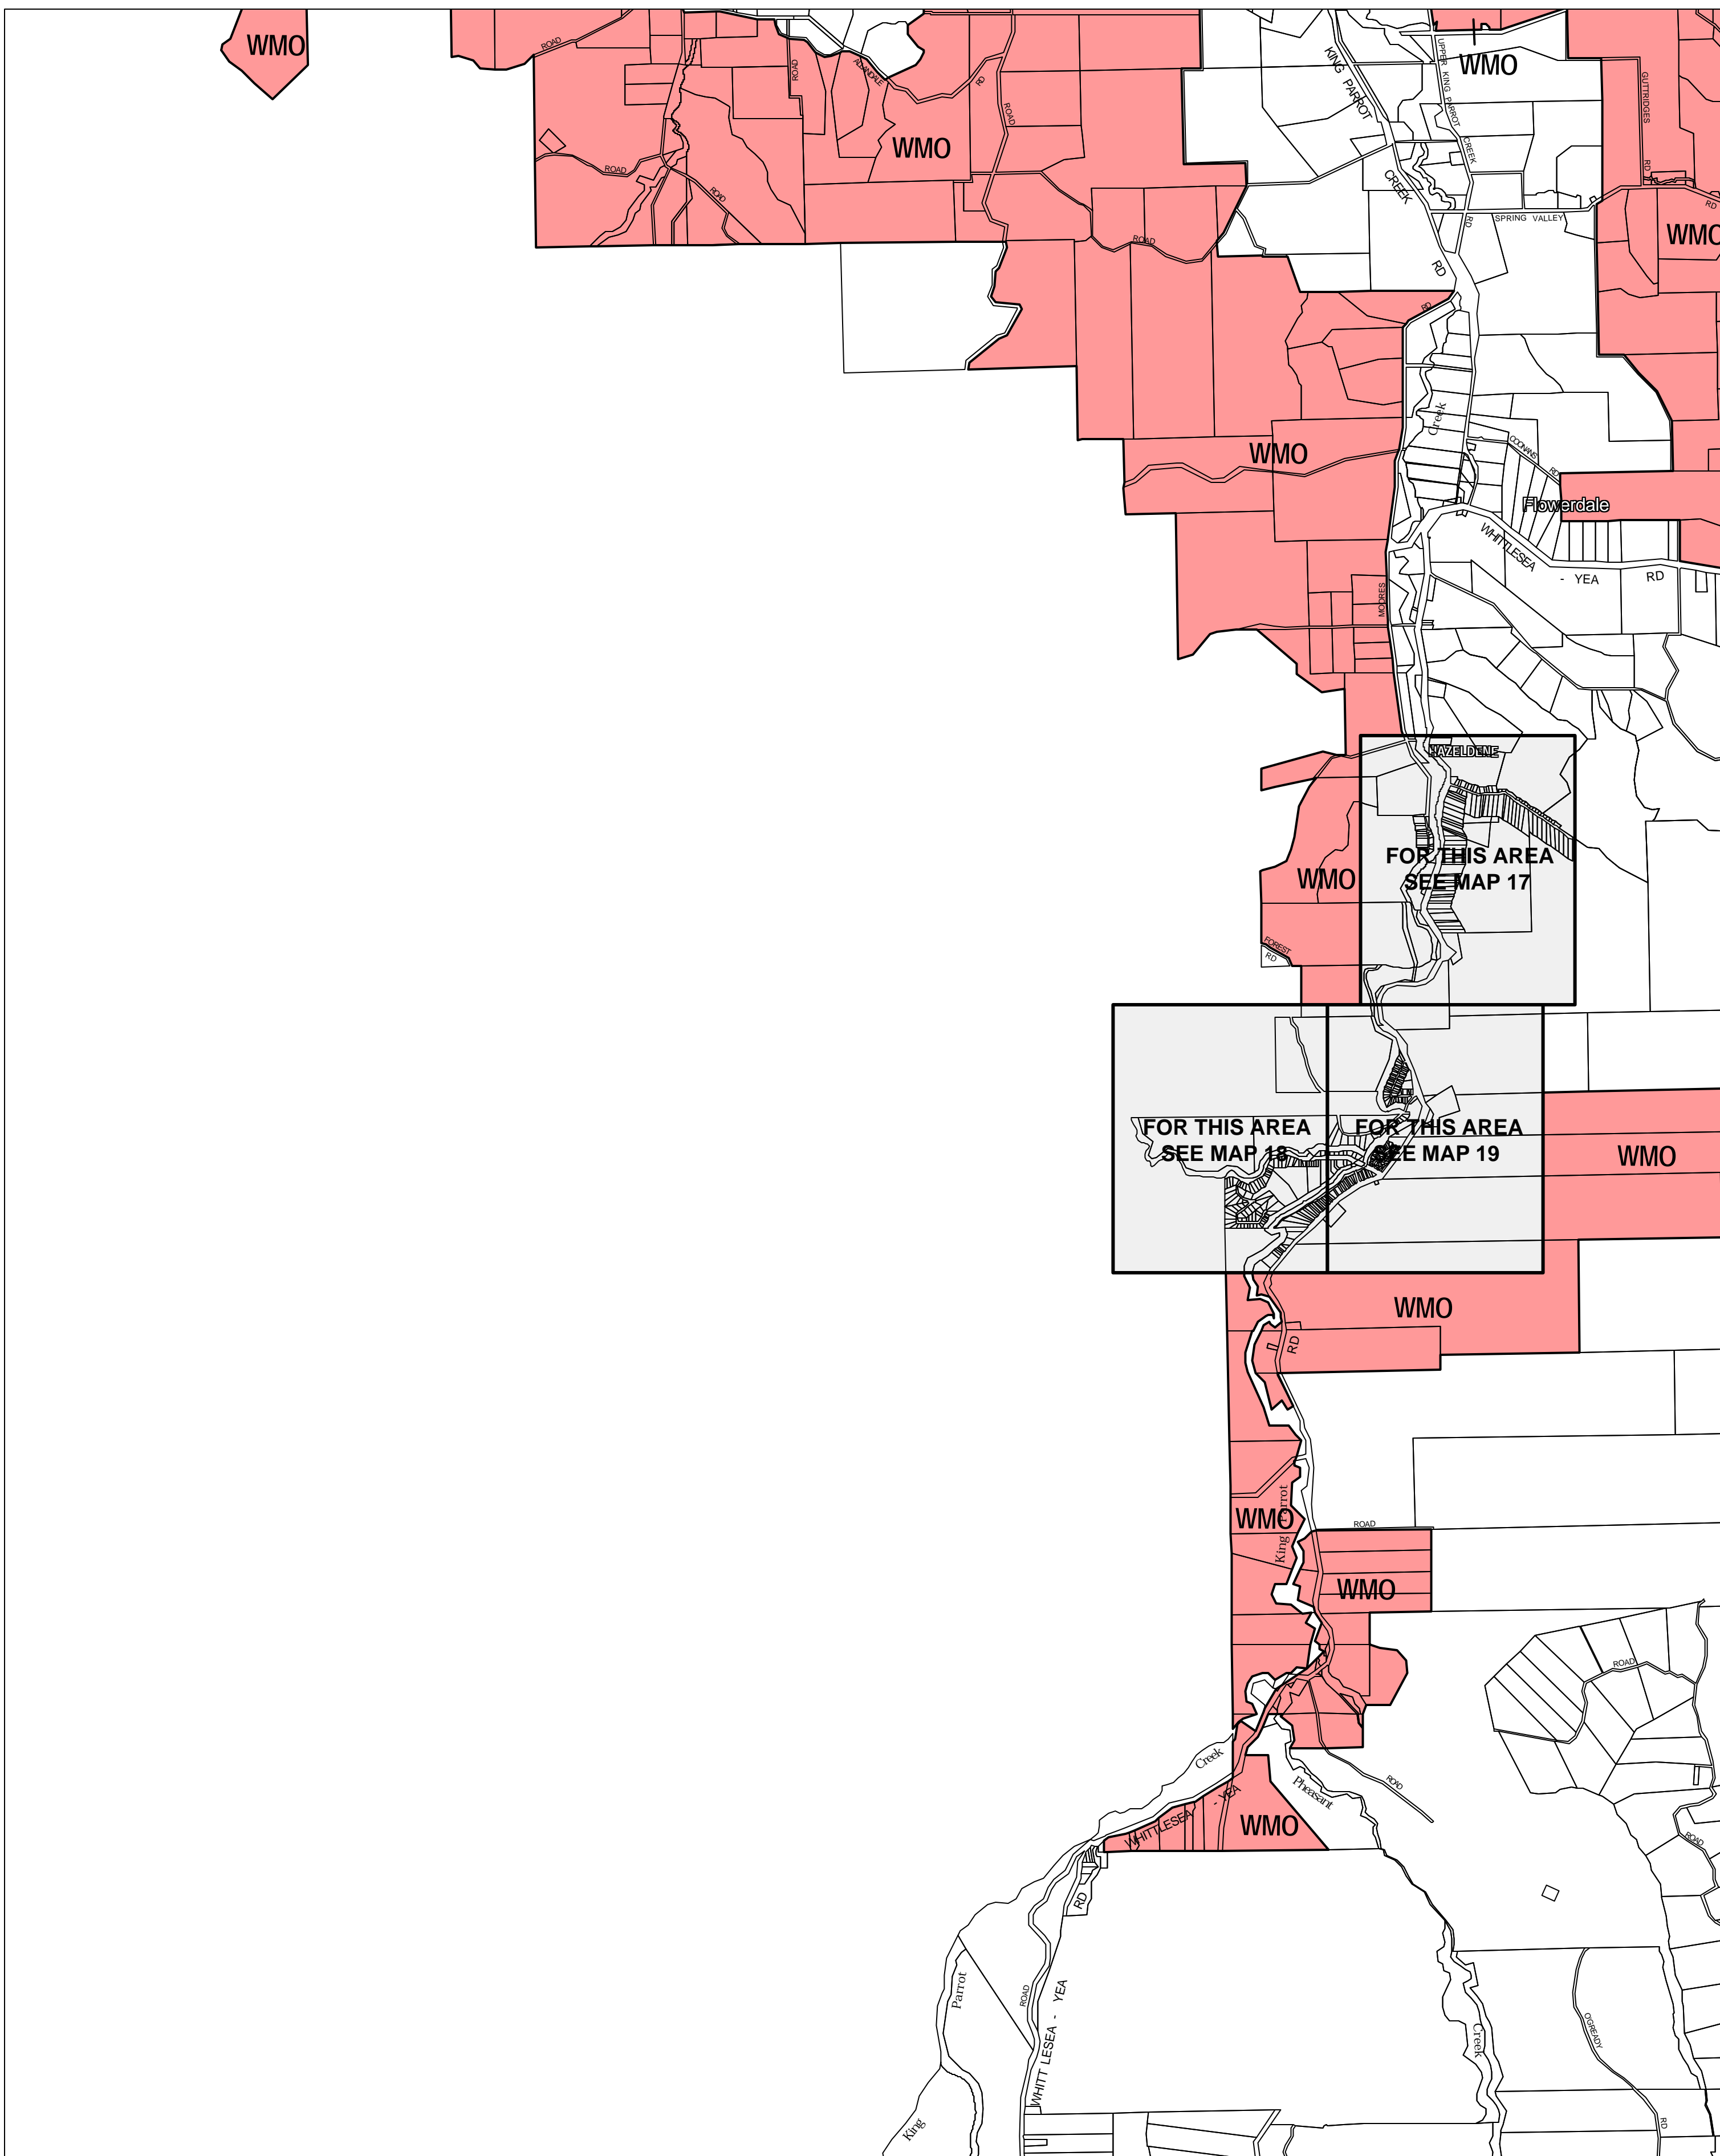

MURRINDINDI PLANNING SCHEME - LOCAL PROVISION

Overlays

WMO Wildfire Management Overlay

AUSTRALIAN MAP GRID ZONE 55

Printed: 11/7/2007

AMENDMENT C8