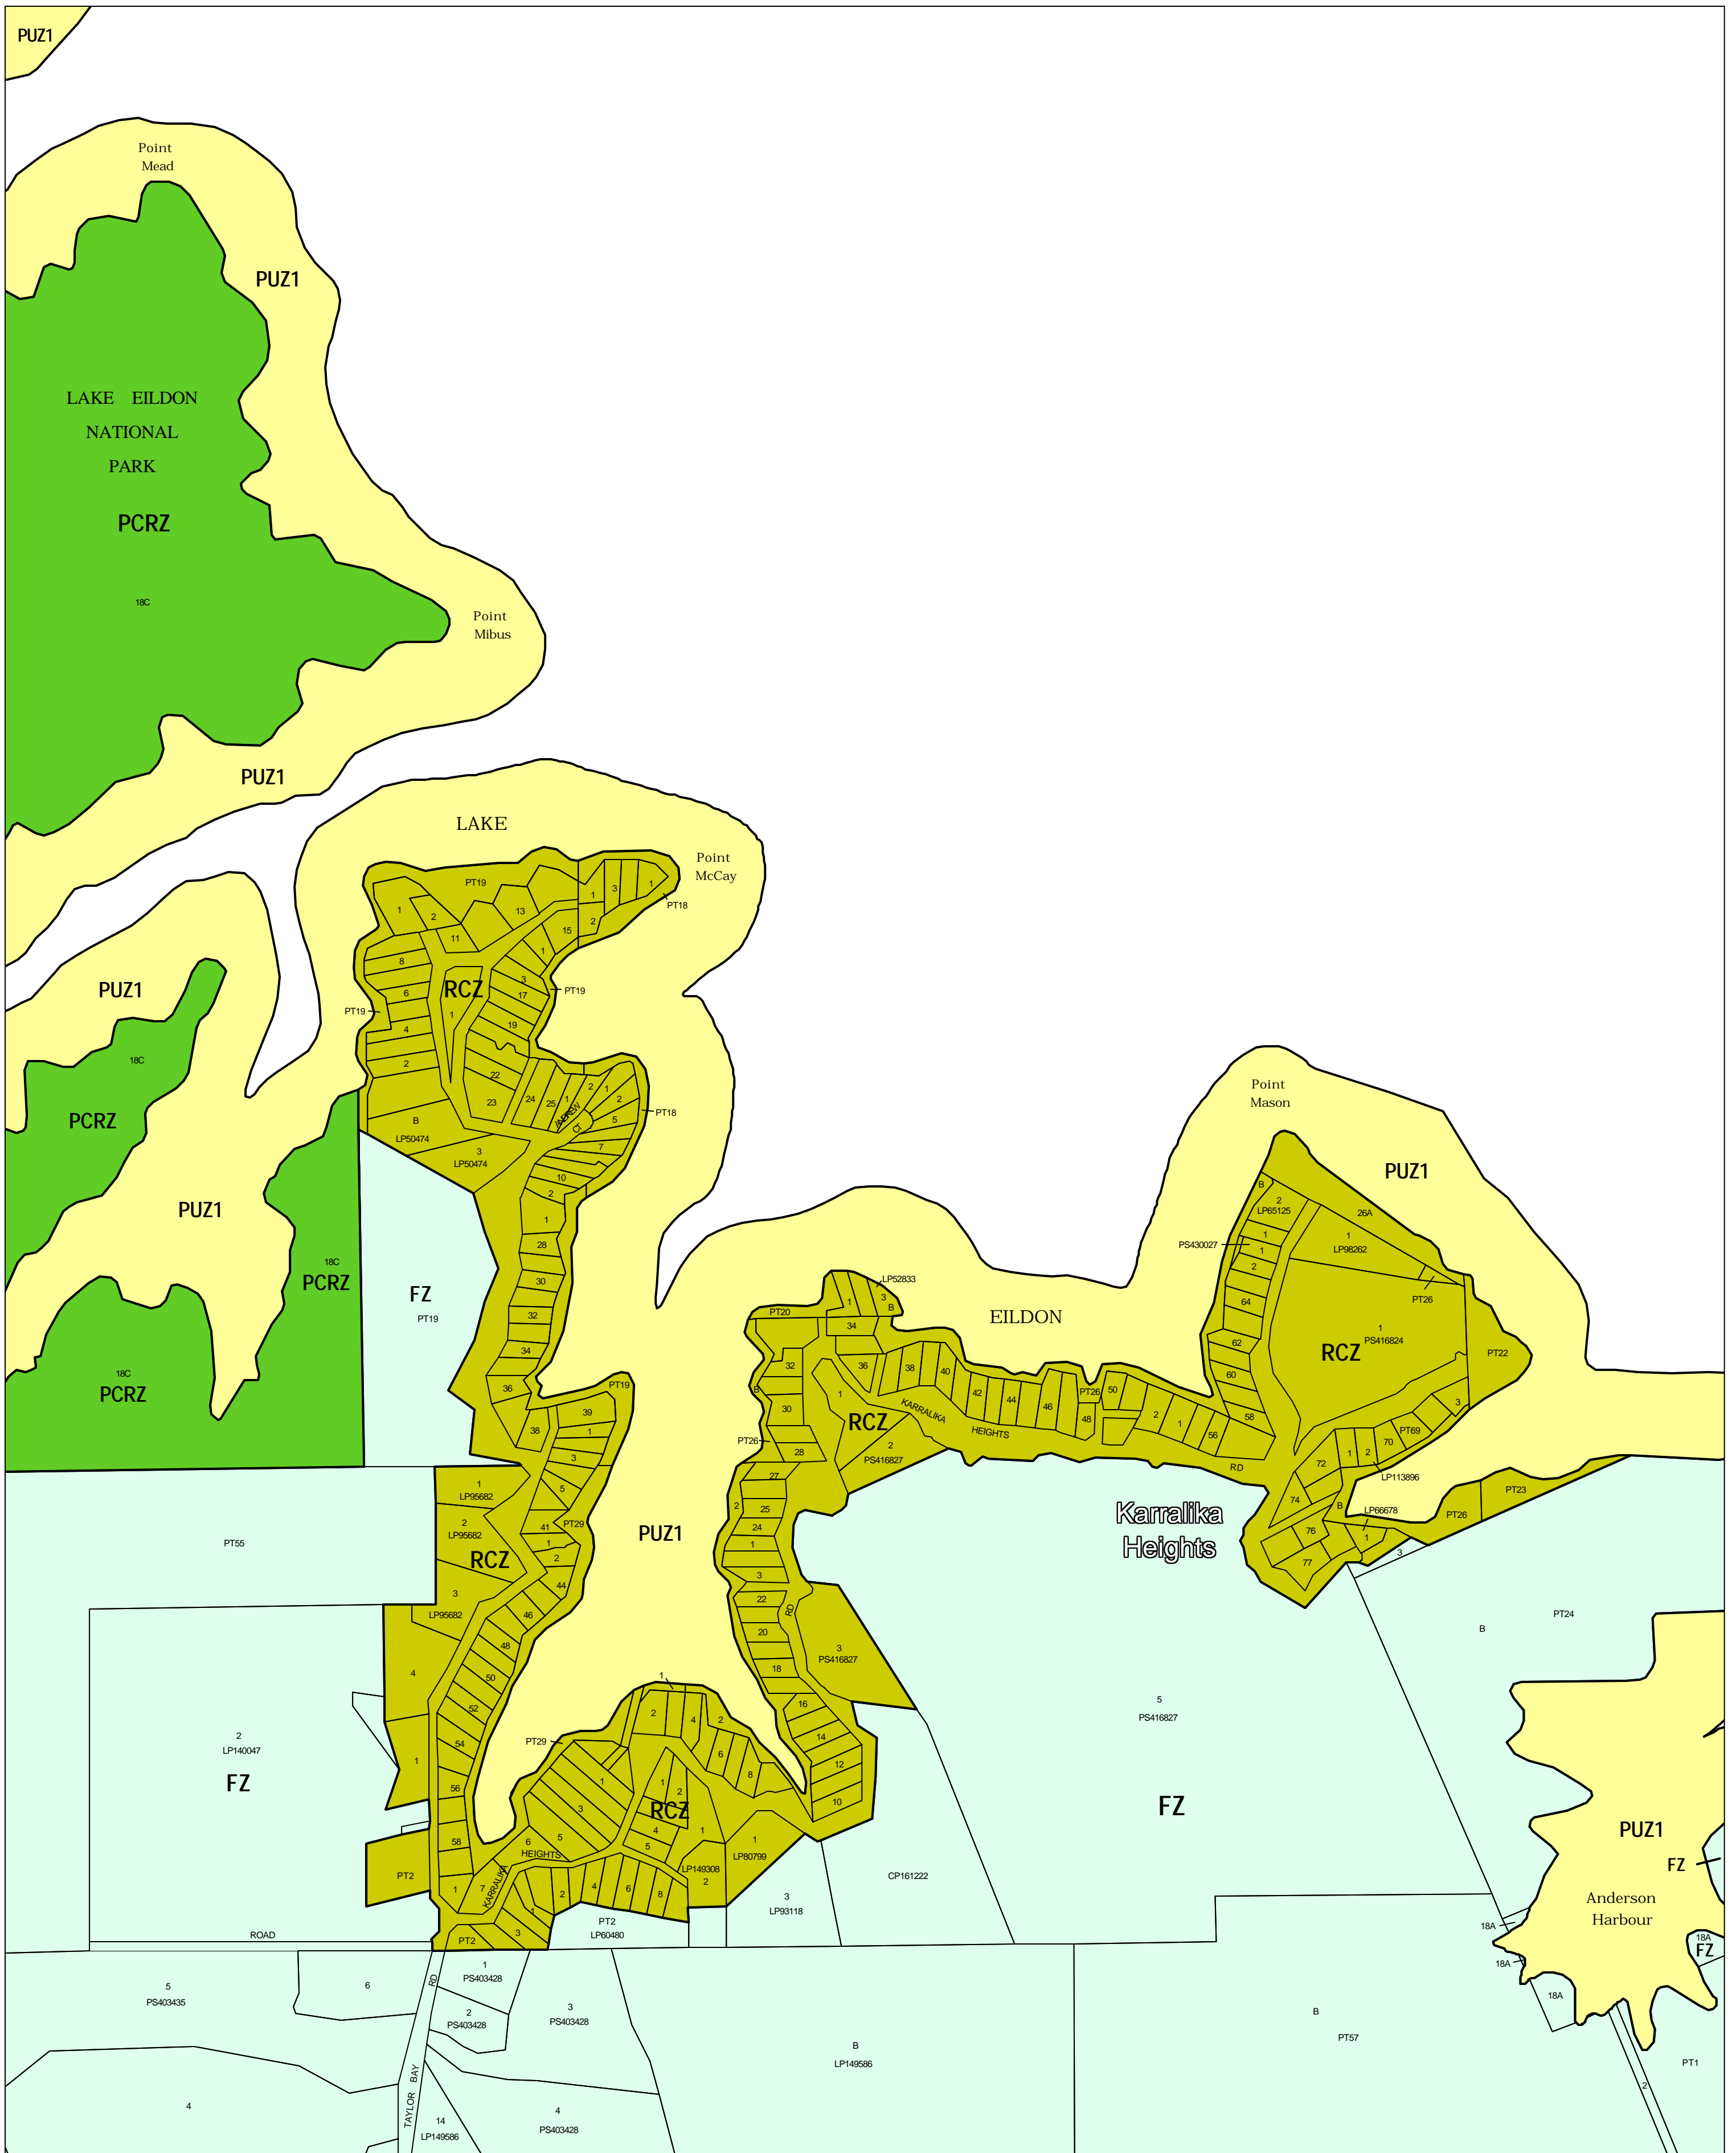

MURRINDINDI PLANNING SCHEME - LOCAL PROVISION