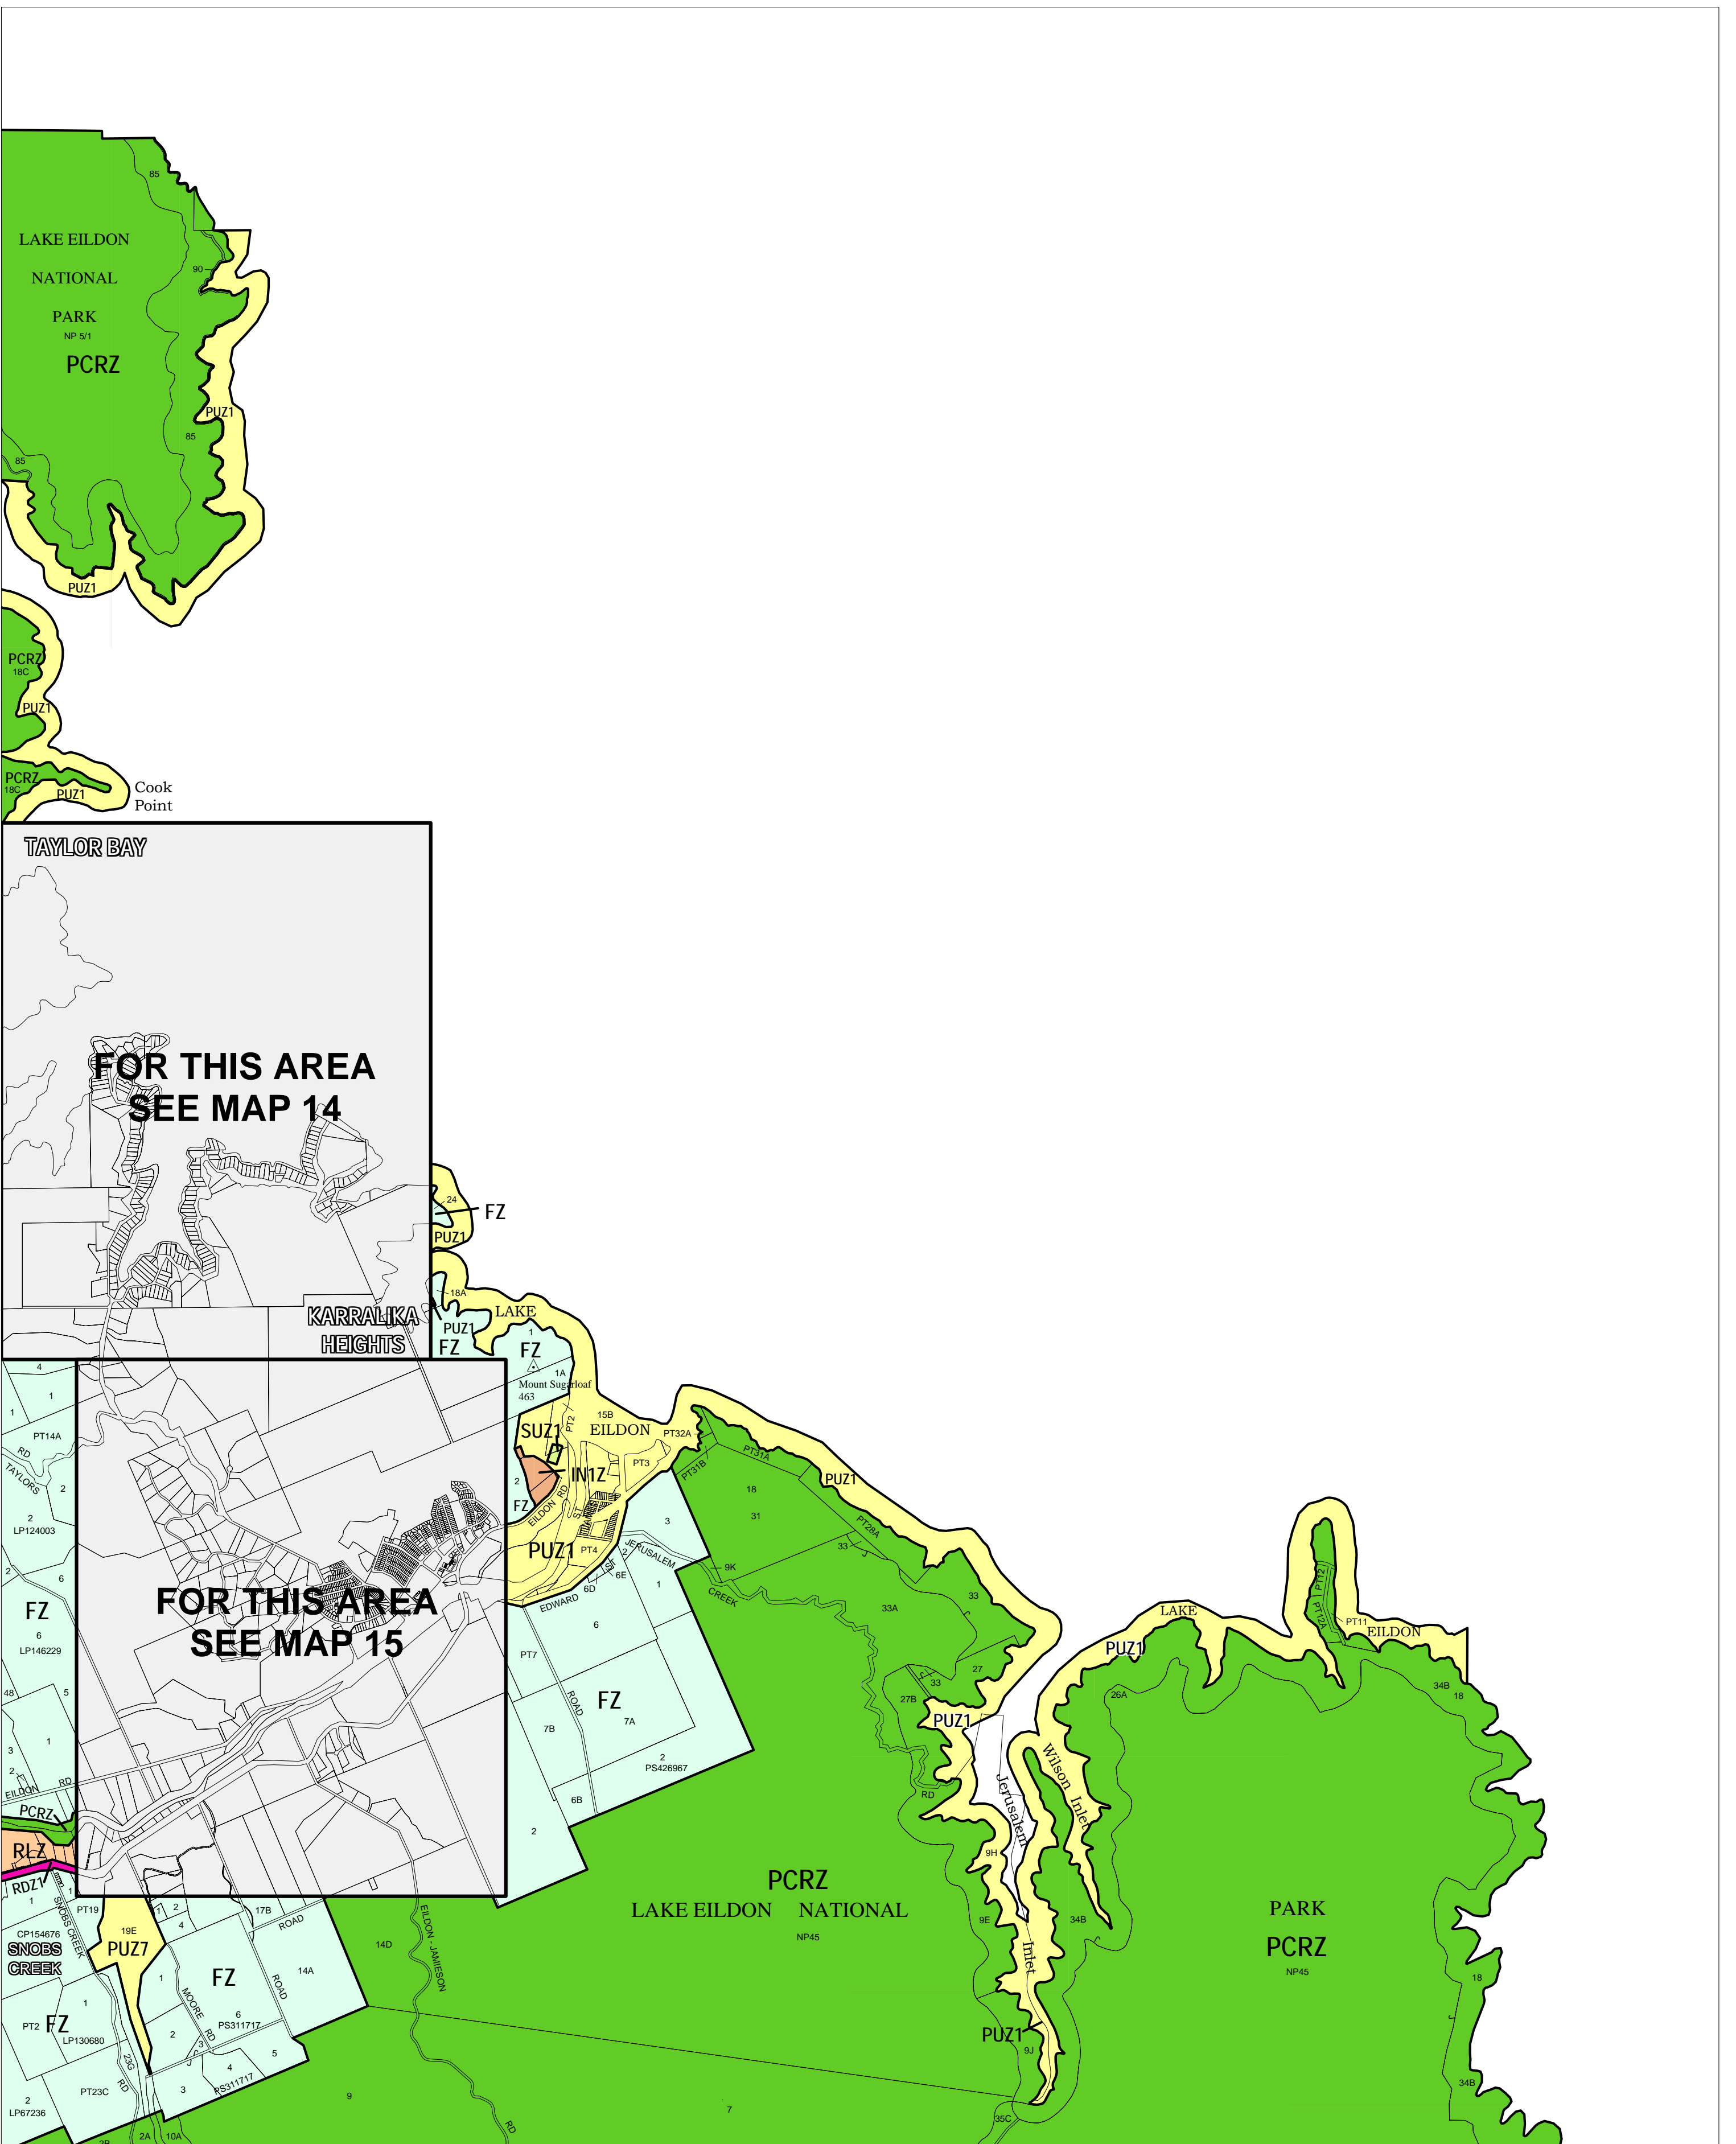

# MURRINDINDI PLANNING SCHEME - LOCAL PROVISION

**TAYLOR BAY**

**FOR THIS AREA  
SEE MAP 14**

**FOR THIS AREA  
SEE MAP 15**

This publication is copyright. No part may be reproduced by any process except in accordance with the provisions of the Copyright Act. © State of Victoria. This map should be read in conjunction with additional Planning Overlay Maps (if applicable) as indicated on the INDEX TO MAPS.

Industrial	Rural Living Zone
IN1Z Industrial 1 Zone	RLZ Rural Living Zone
Public Land	Special Purpose
PCRZ Public Conservation and Resource Zone	SUZ1 Special Use Zone - Schedule 1
PUZ7 Public Use Zone - Other Public Use	
PUZ1 Public Use Zone - Service and Utility	
RDZ1 Road Zone - Category 1	
RDZ2 Road Zone - Category 2	
Rural	
FZ Farming Zone	