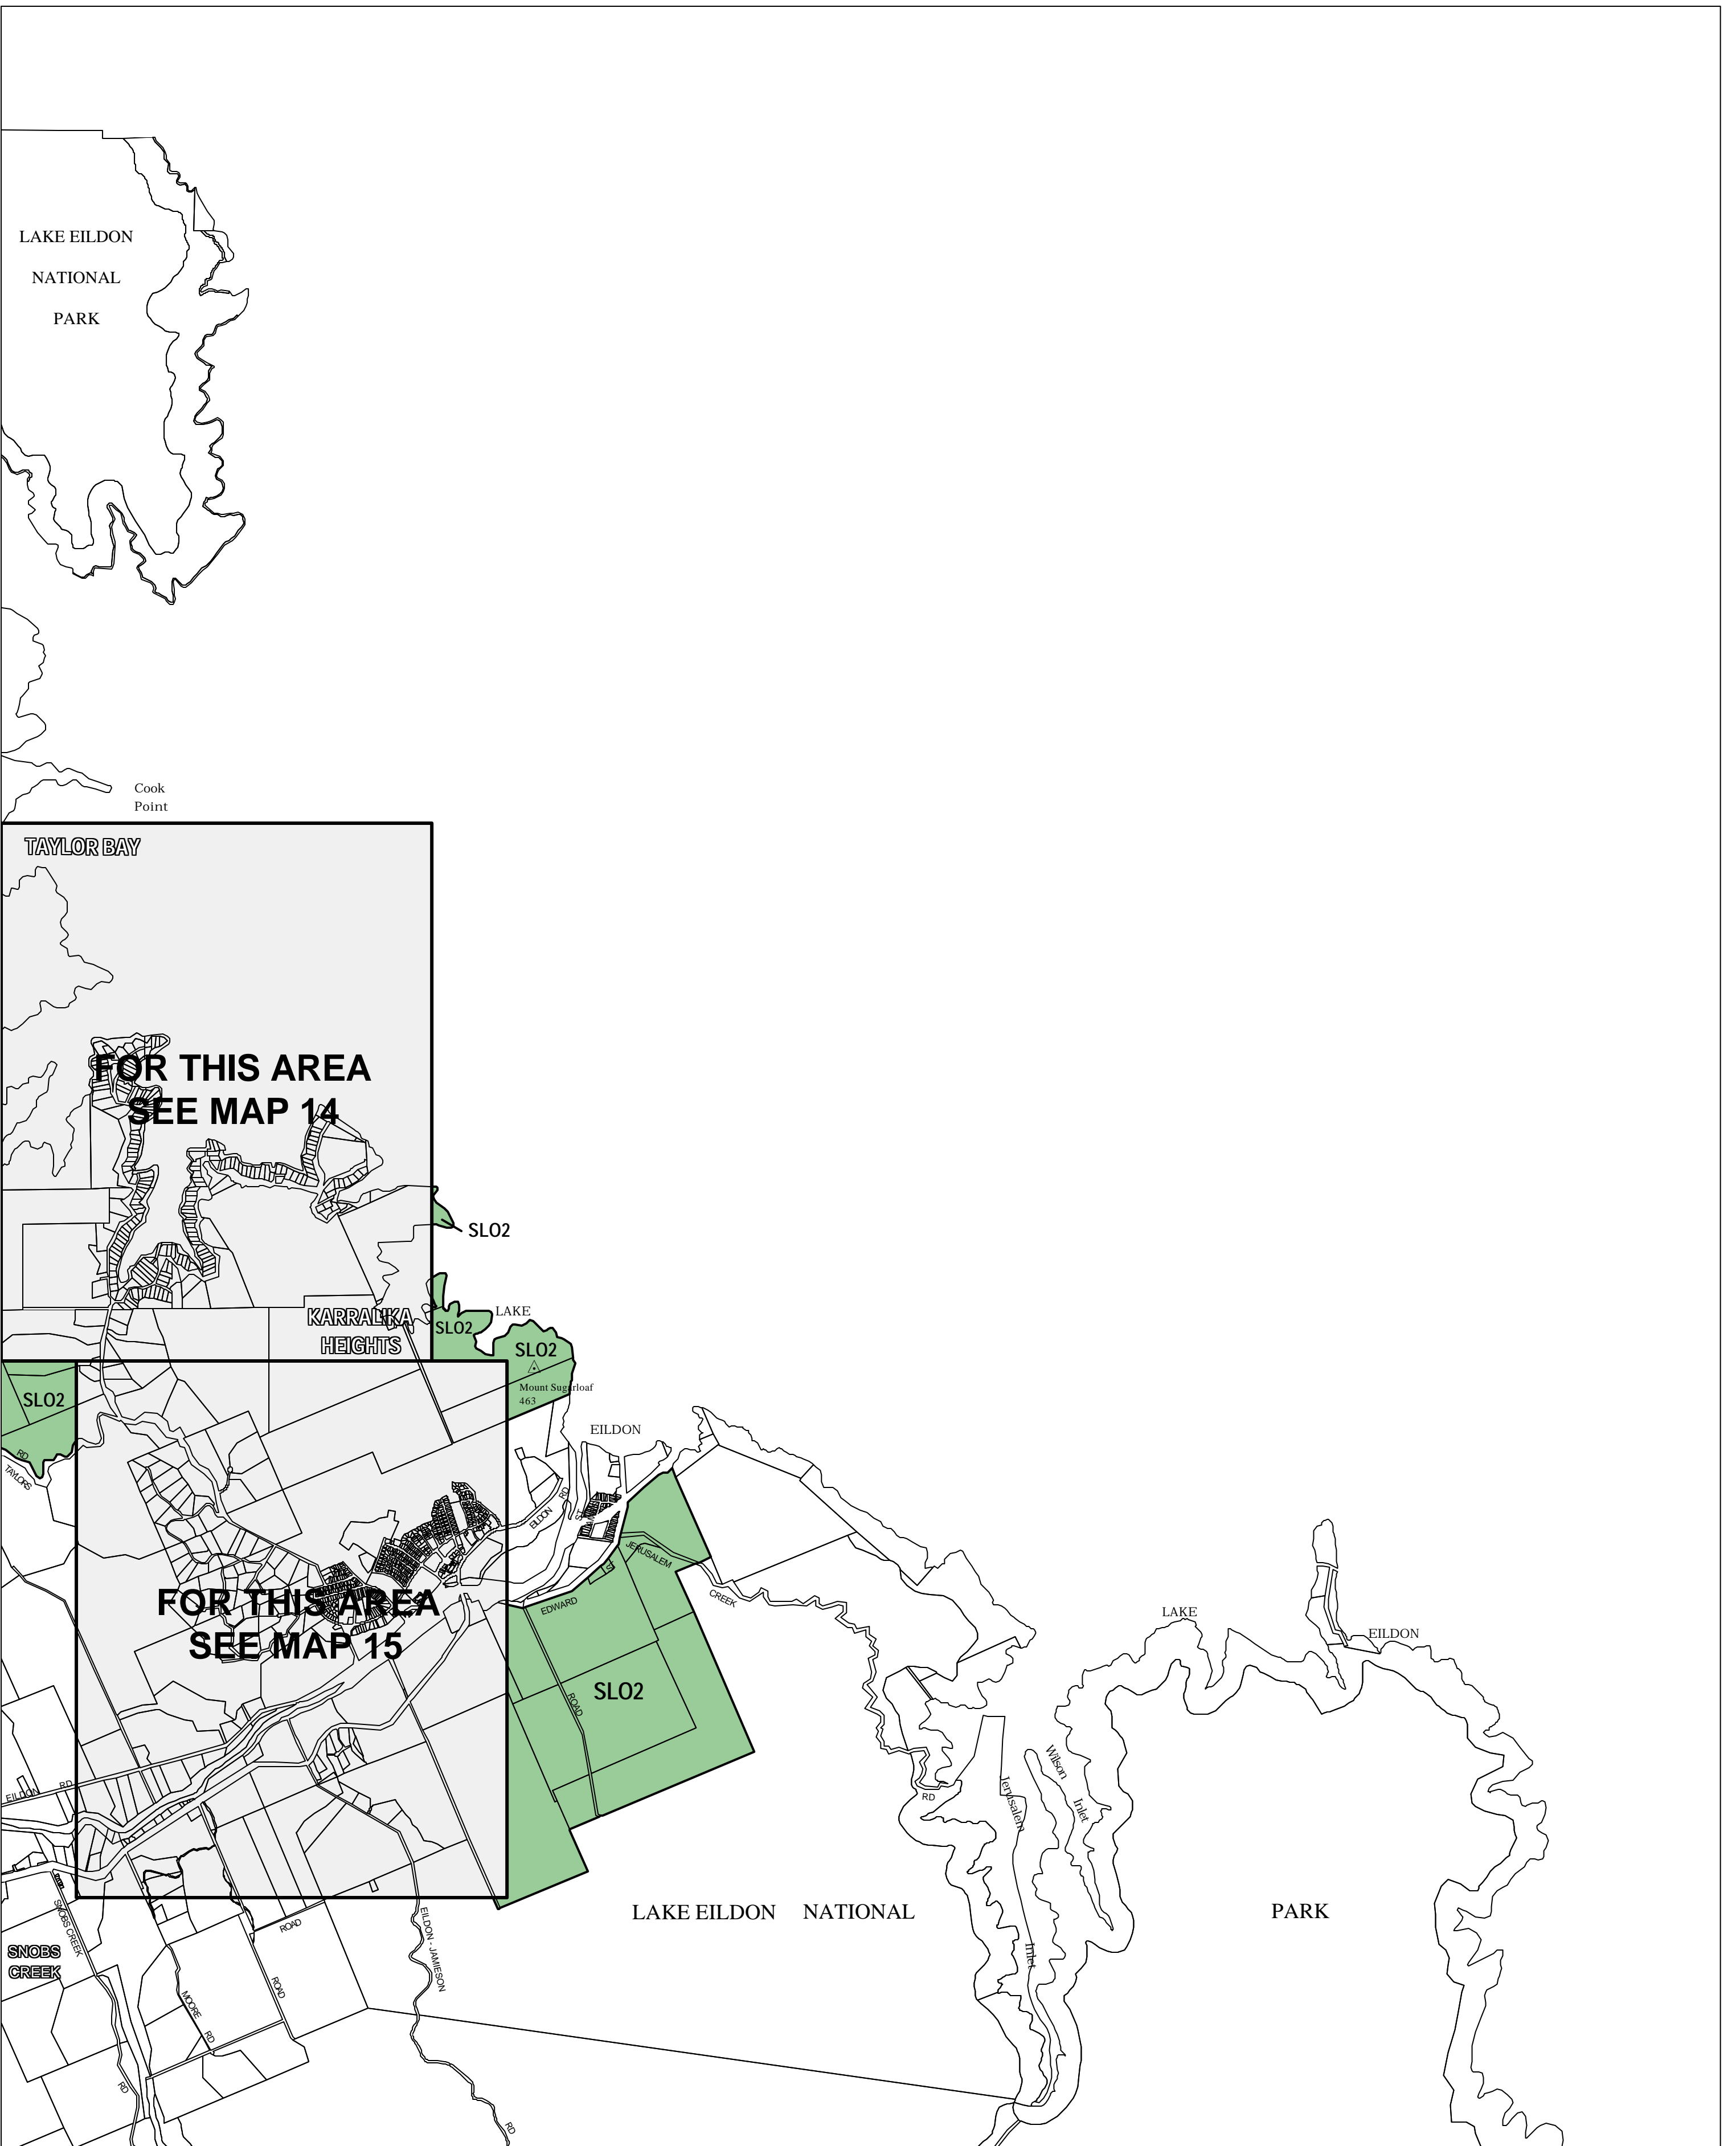

MURRINDINDI PLANNING SCHEME - LOCAL PROVISION

Overlays

SLO2 Significant Landscape Overlay - Schedule 2

AUSTRALIAN MAP GRID ZONE 55

Printed: 11/7/2007

AMENDMENT C11