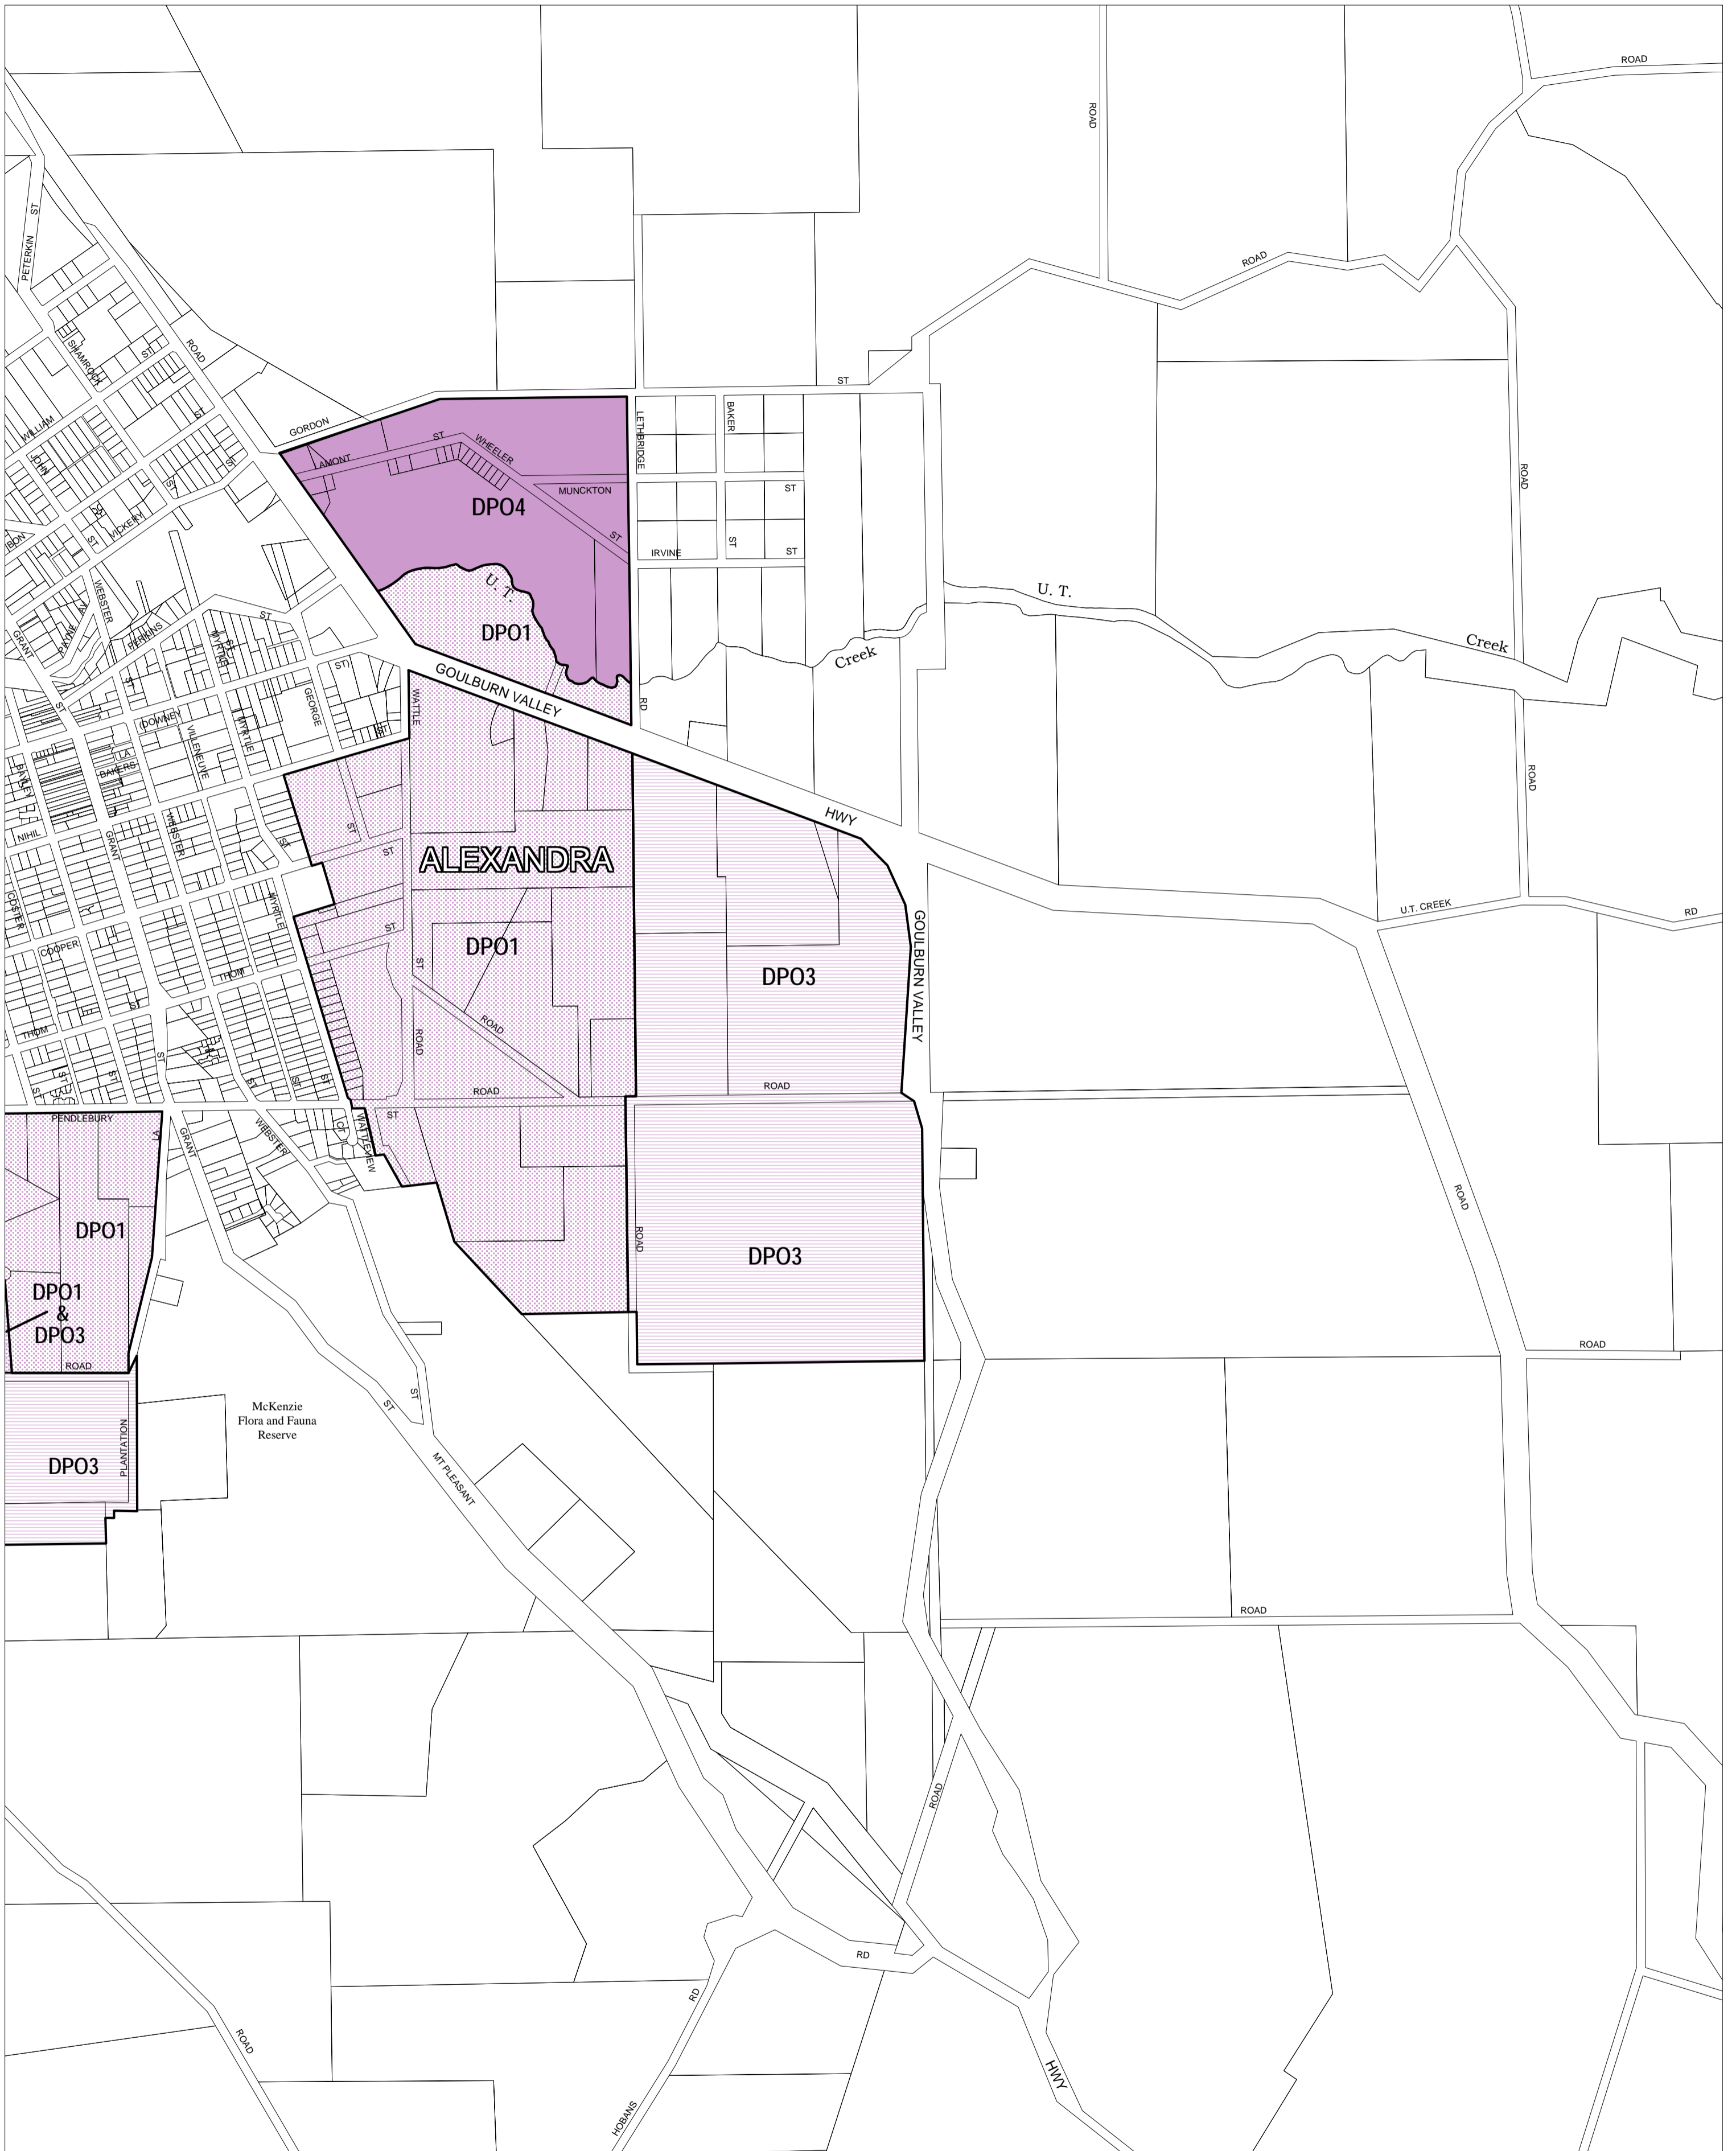

MURRINDINDI PLANNING SCHEME - LOCAL PROVISION

Overlays

- DPO1 Development Plan Overlay - Schedule 1
- DPO3 Development Plan Overlay - Schedule 3
- DPO4 Development Plan Overlay - Schedule 4

AUSTRALIAN MAP GRID ZONE 55

Printed: 18/7/2007

AMENDMENT C14