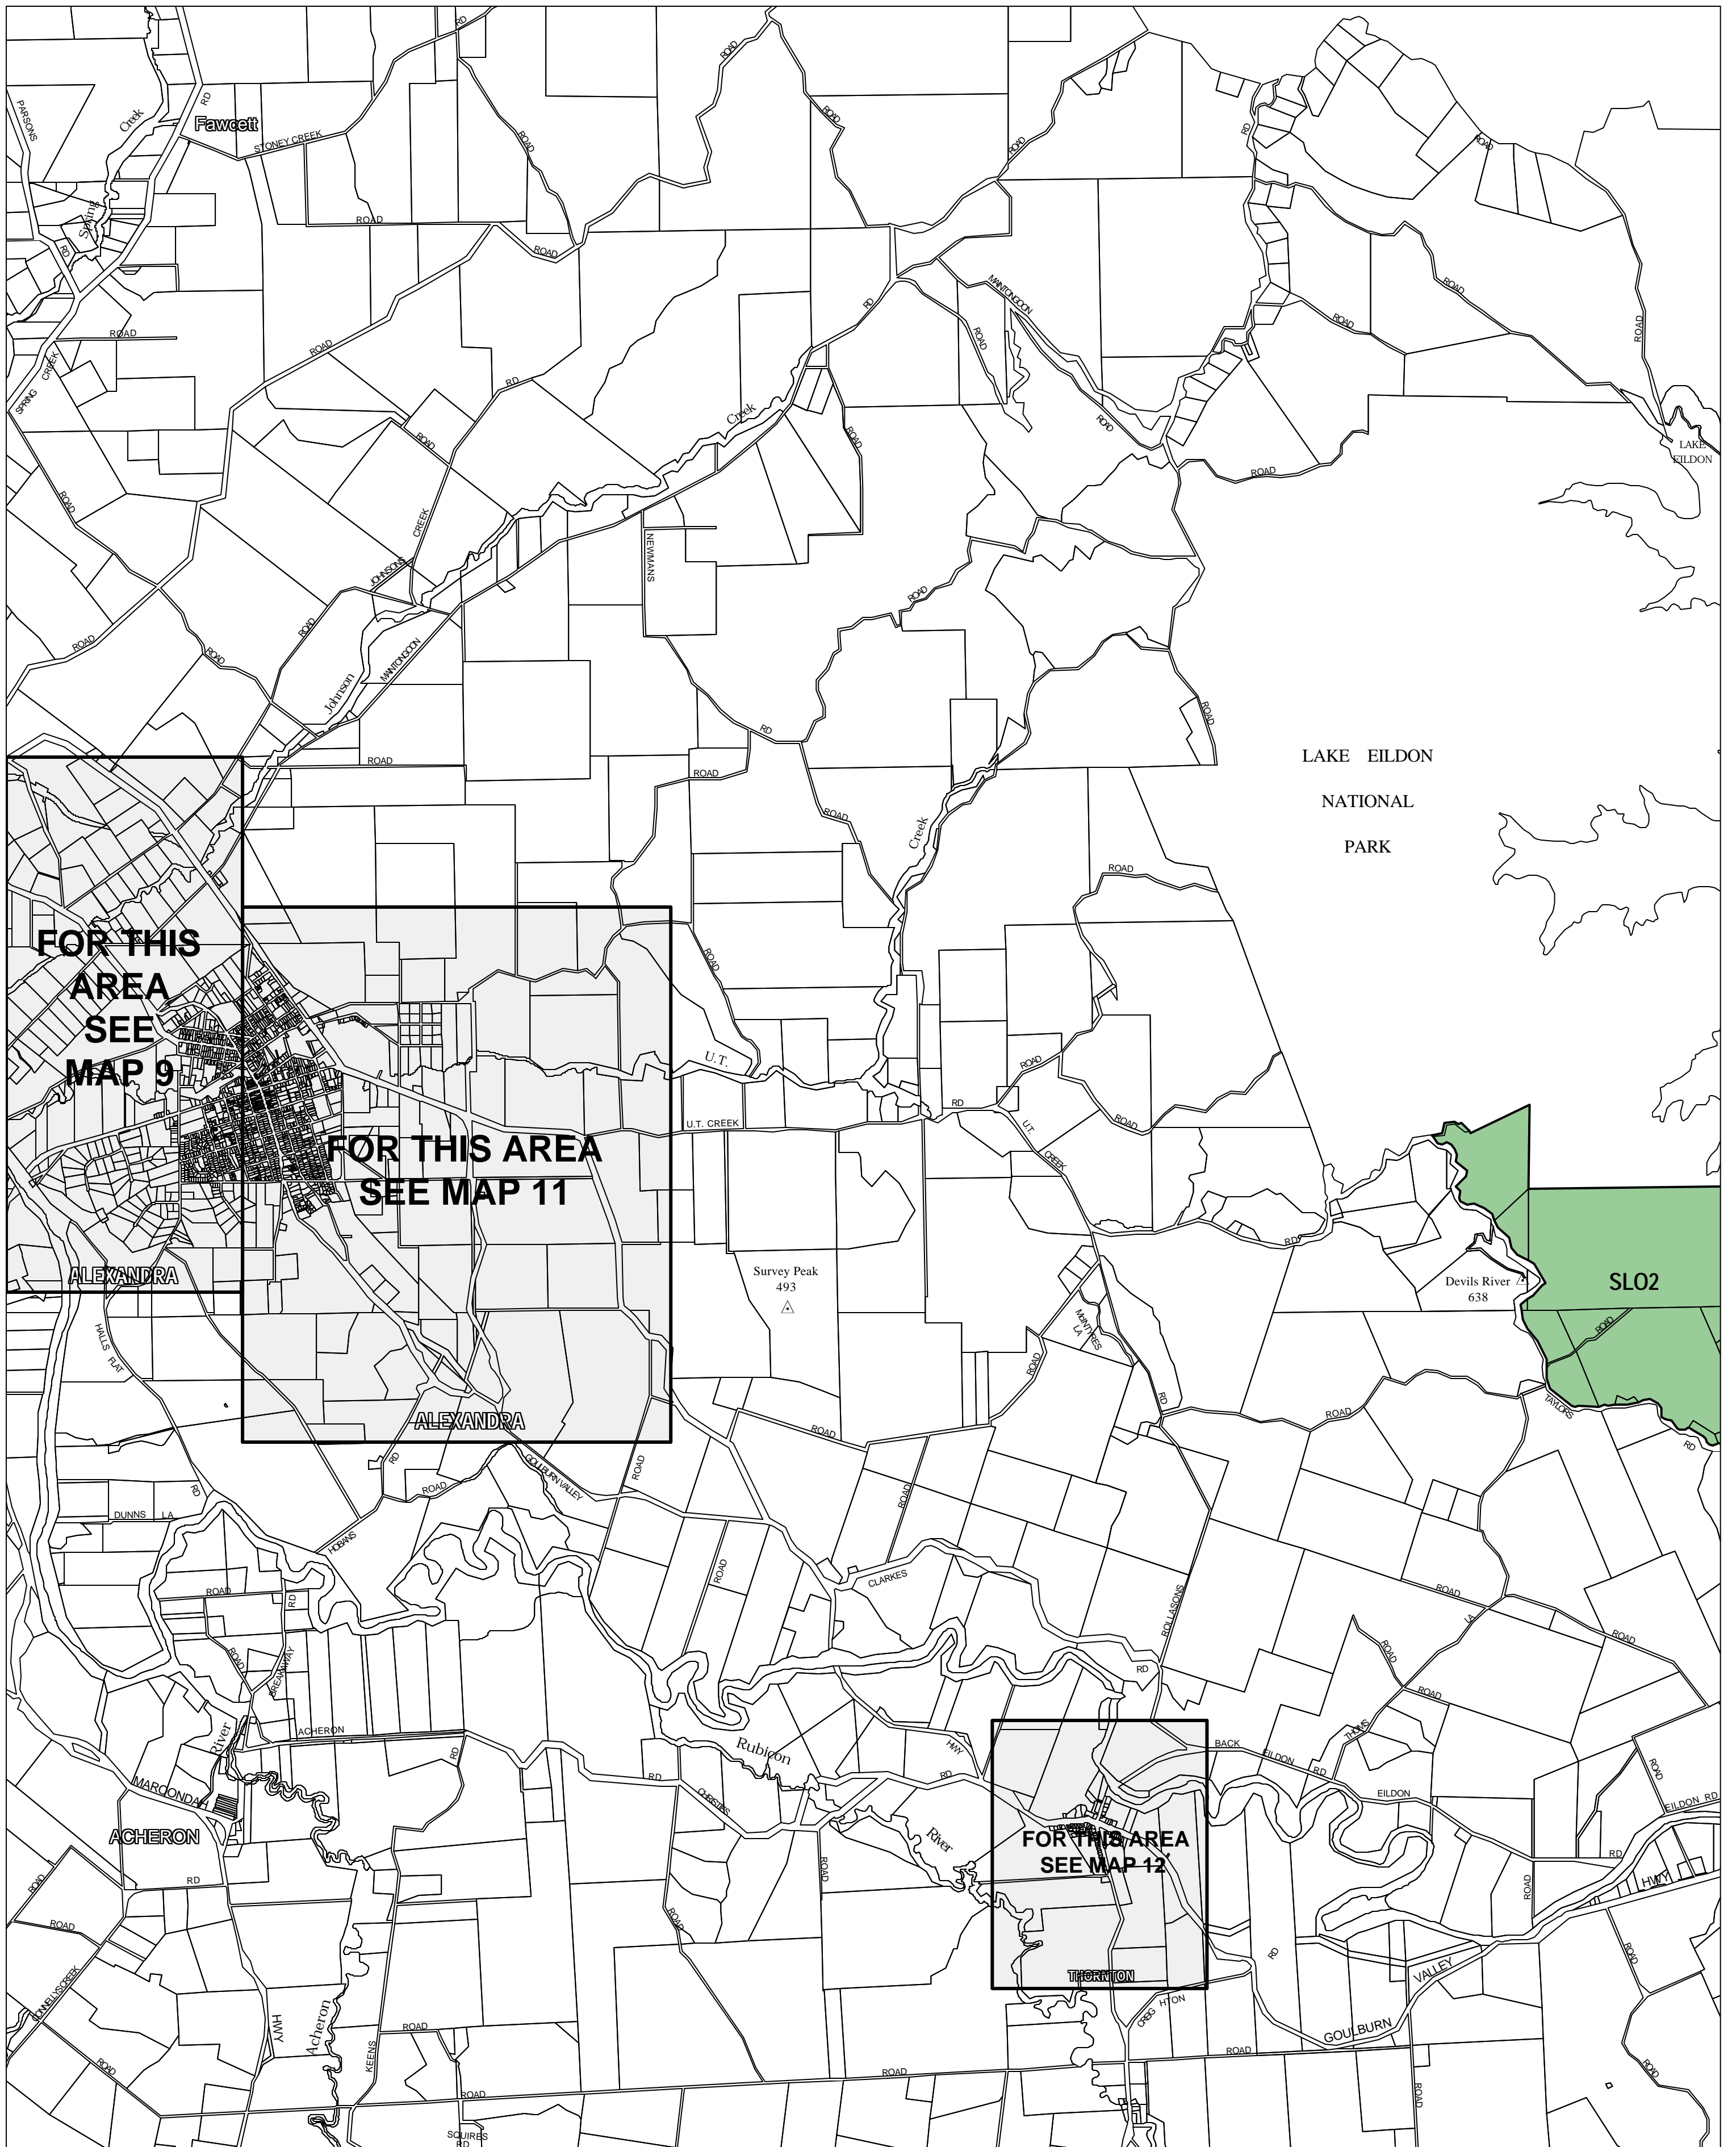

MURRINDINDI PLANNING SCHEME - LOCAL PROVISION

Overlays

- SLO2 Significant Landscape Overlay - Schedule 2

Printed: 11/7/2007

AMENDMENT C11