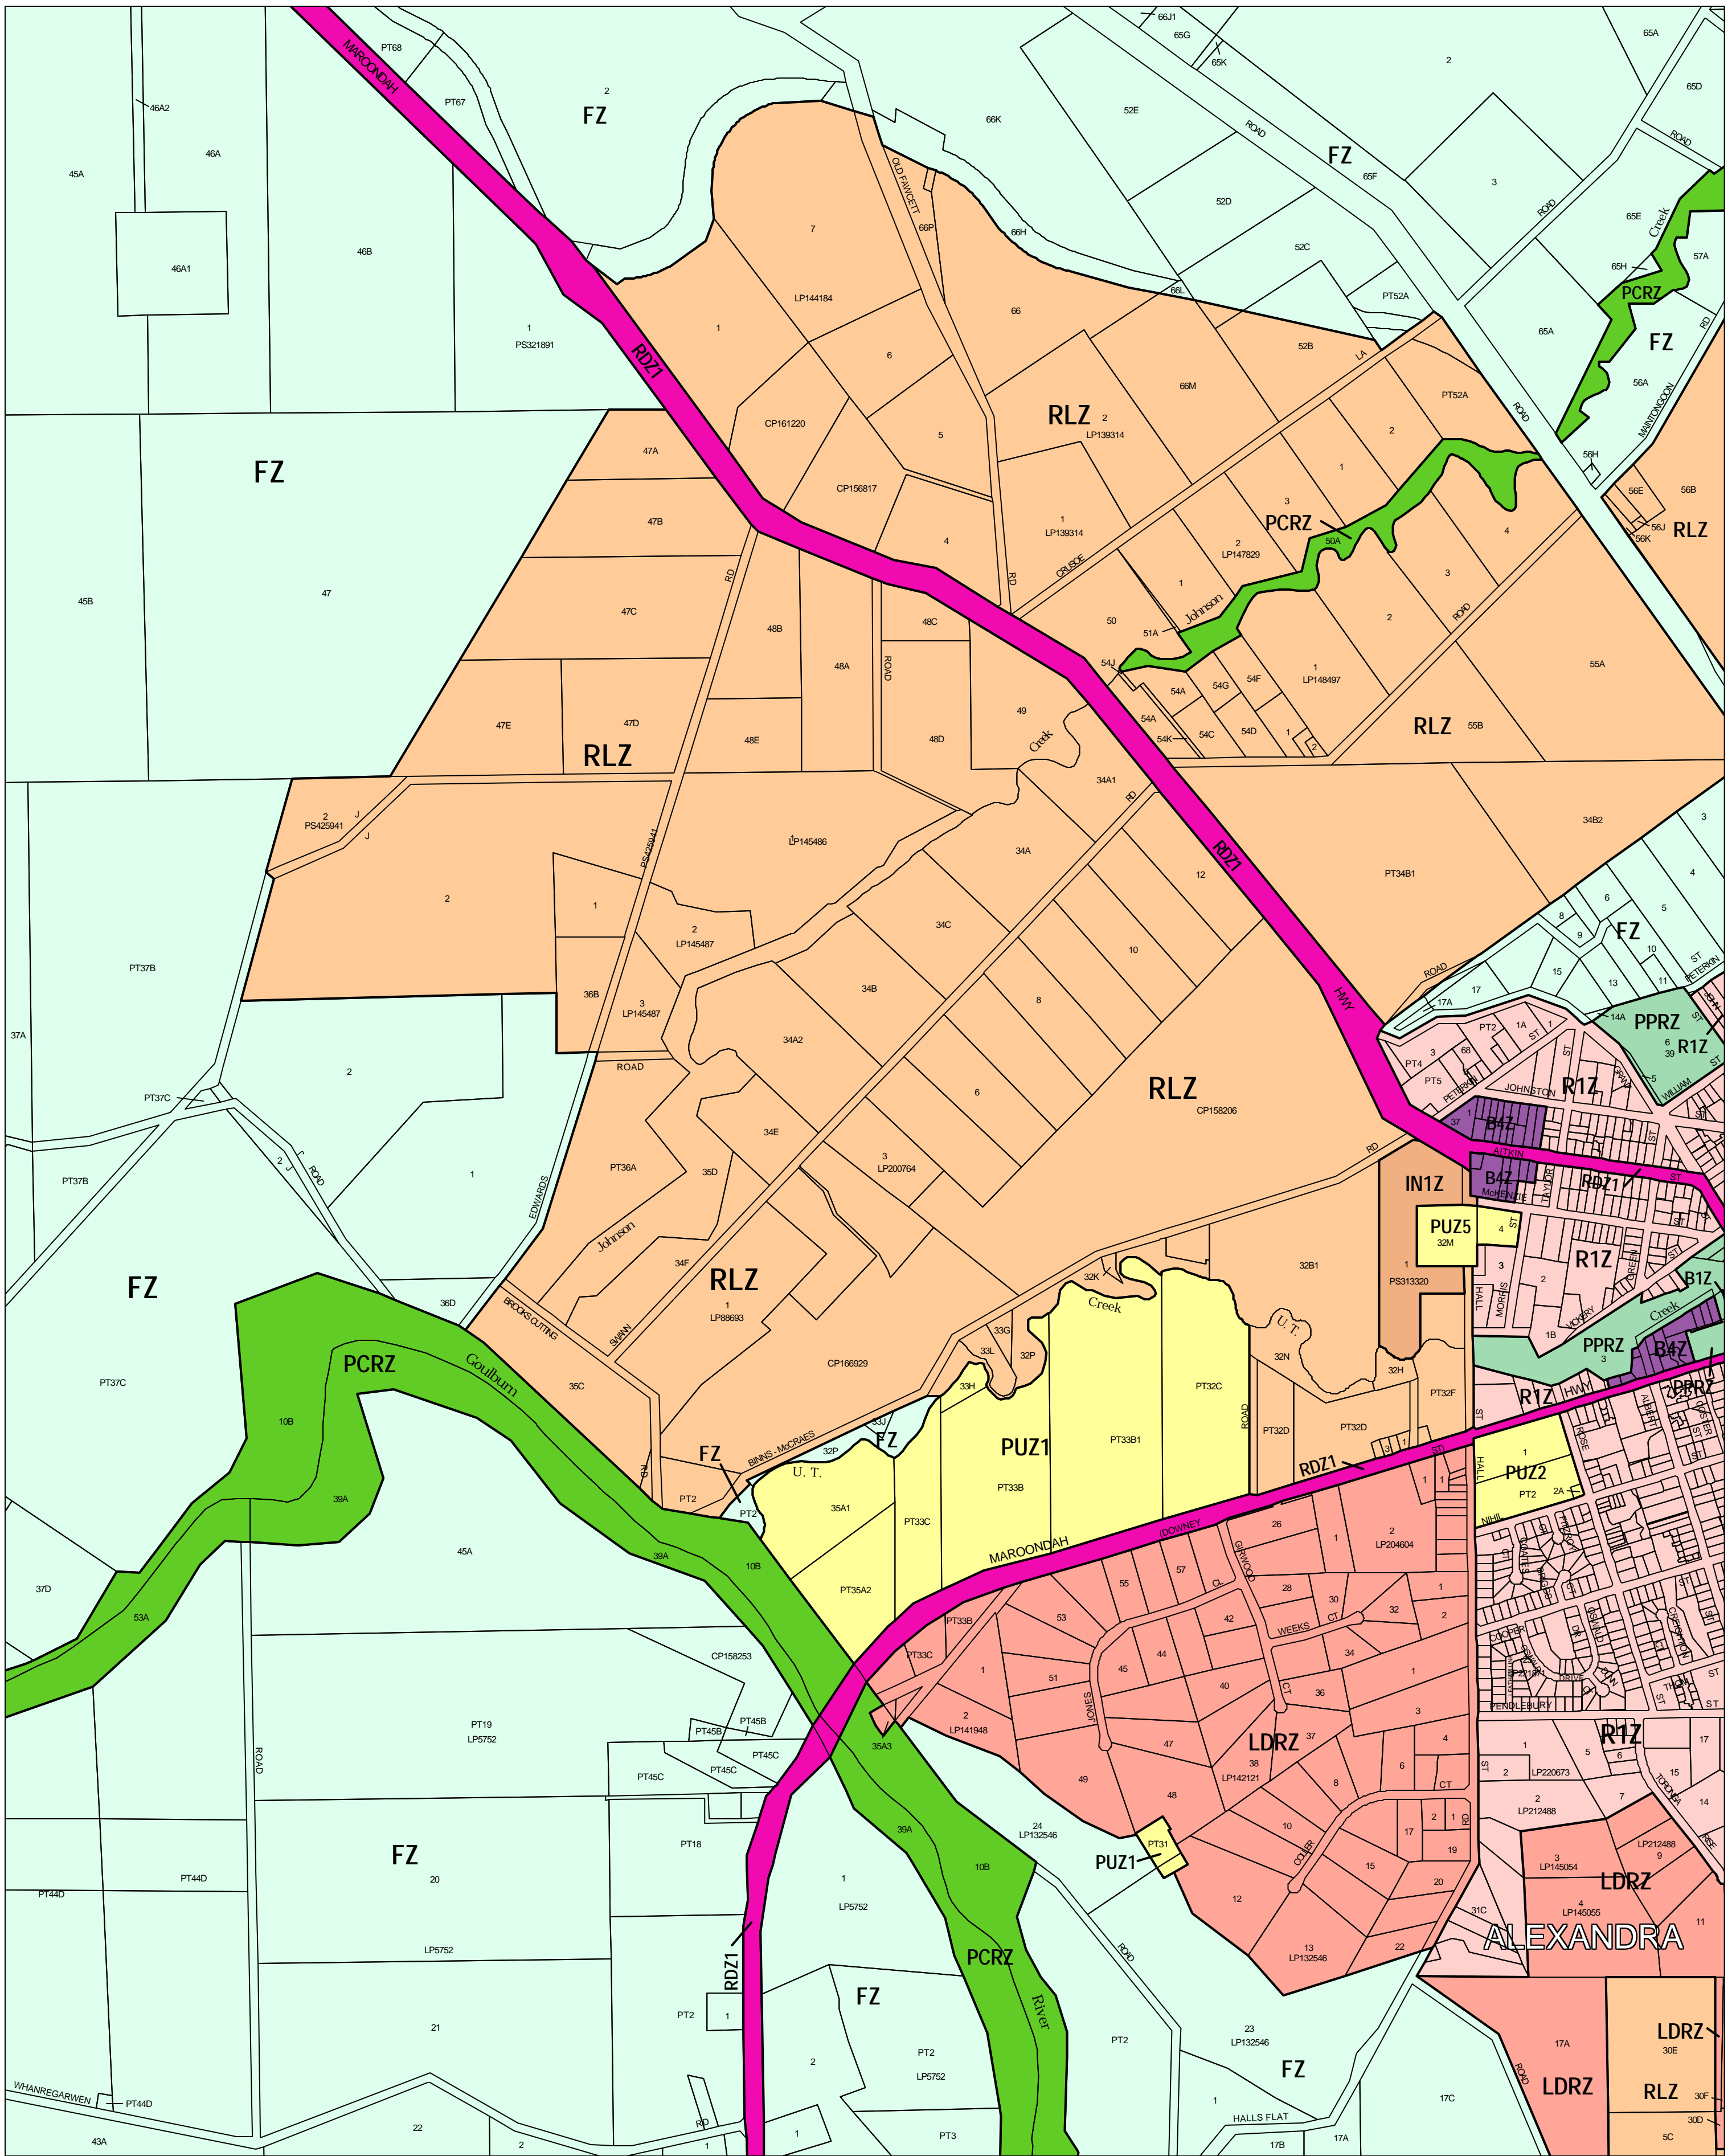

MURRINDINDI PLANNING SCHEME - LOCAL PROVISION

Business	Public Use Zone Service And
B1Z Business 1 Zone	PUZ1 Public Use Zone Service And
B4Z Business 4 Zone	Utility
Industrial	Road Zone Category 1
IN1Z Industrial 1 Zone	RDZ1 Road Zone Category 1
Public Land	Residential
PSRZ Public Conservation And Resource Zone	LDRZ Low Density Residential Zone
PPRZ Public Park And Recreation Zone	R1Z Residential 1 Zone
PUZ5 Public Use Zone	Rural
PUZ2 Public Use Zone Education	FZ Farming Zone
	RLZ Rural Living Zone