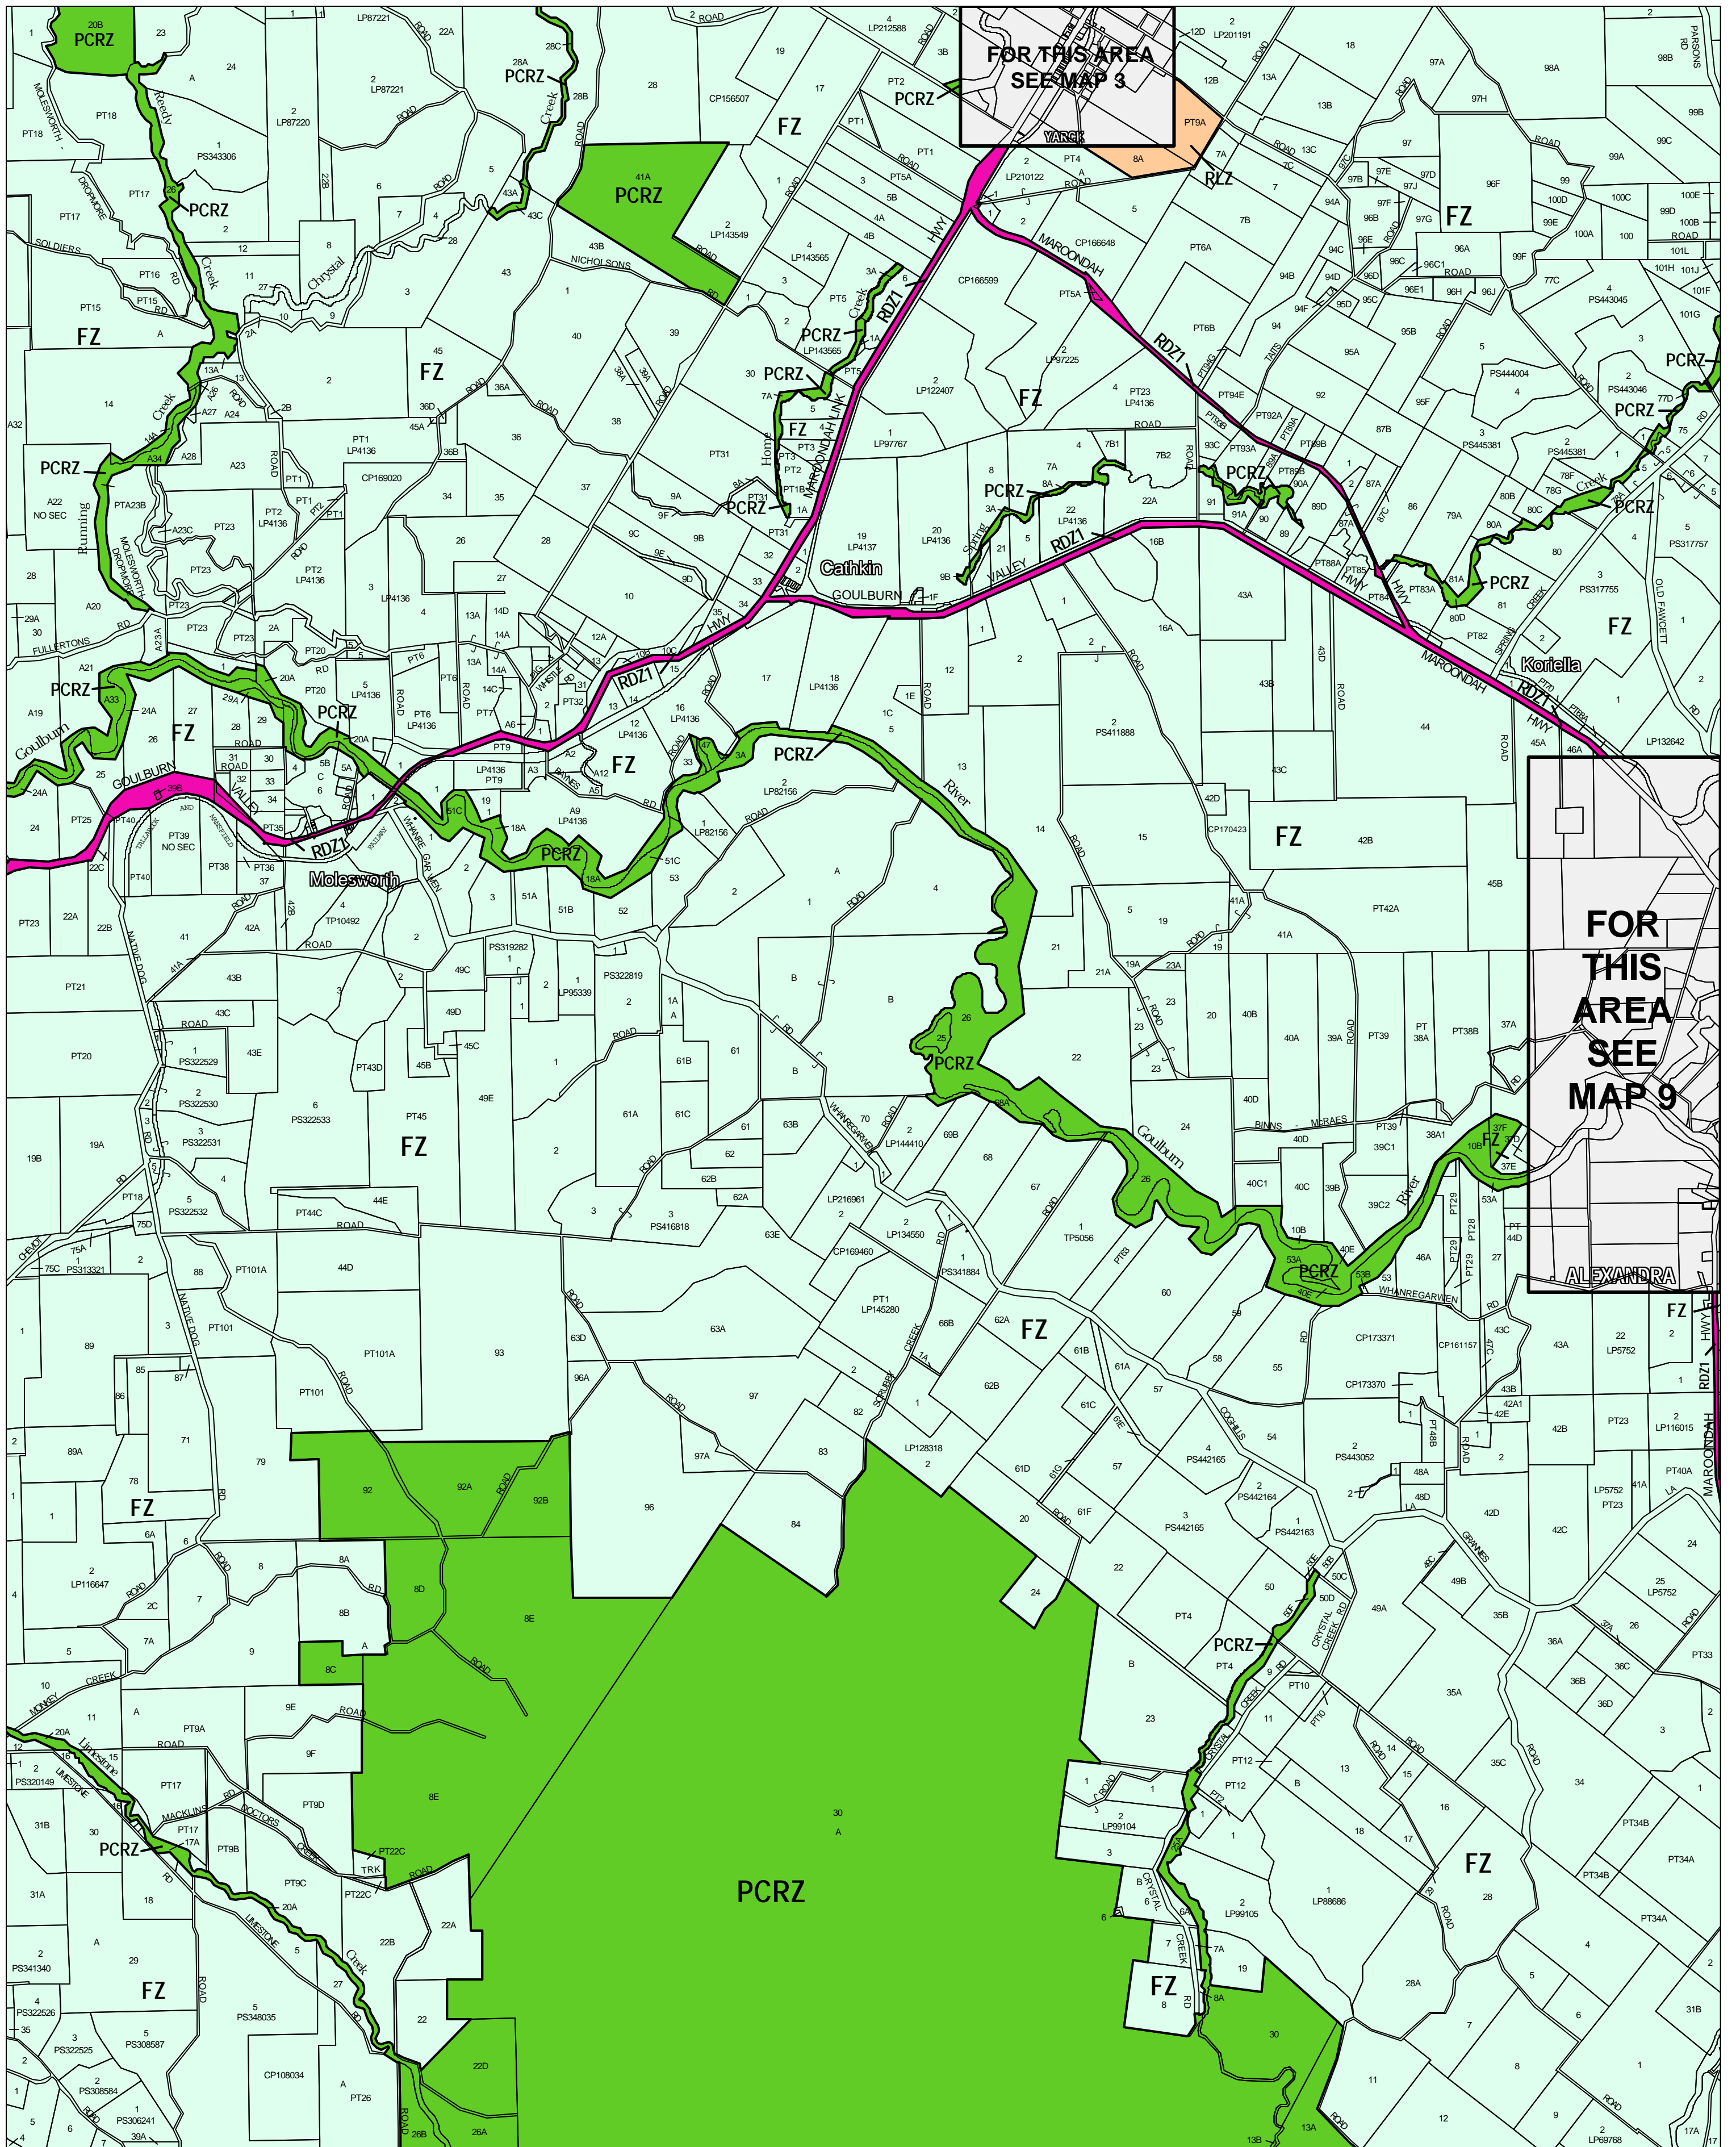

MURRINDINDI PLANNING SCHEME - LOCAL PROVISION

AUSTRALIAN MAP GRID ZONE 55

Printed: 25/7/2006

AMENDMENT C18

ZONES

MAP No 8