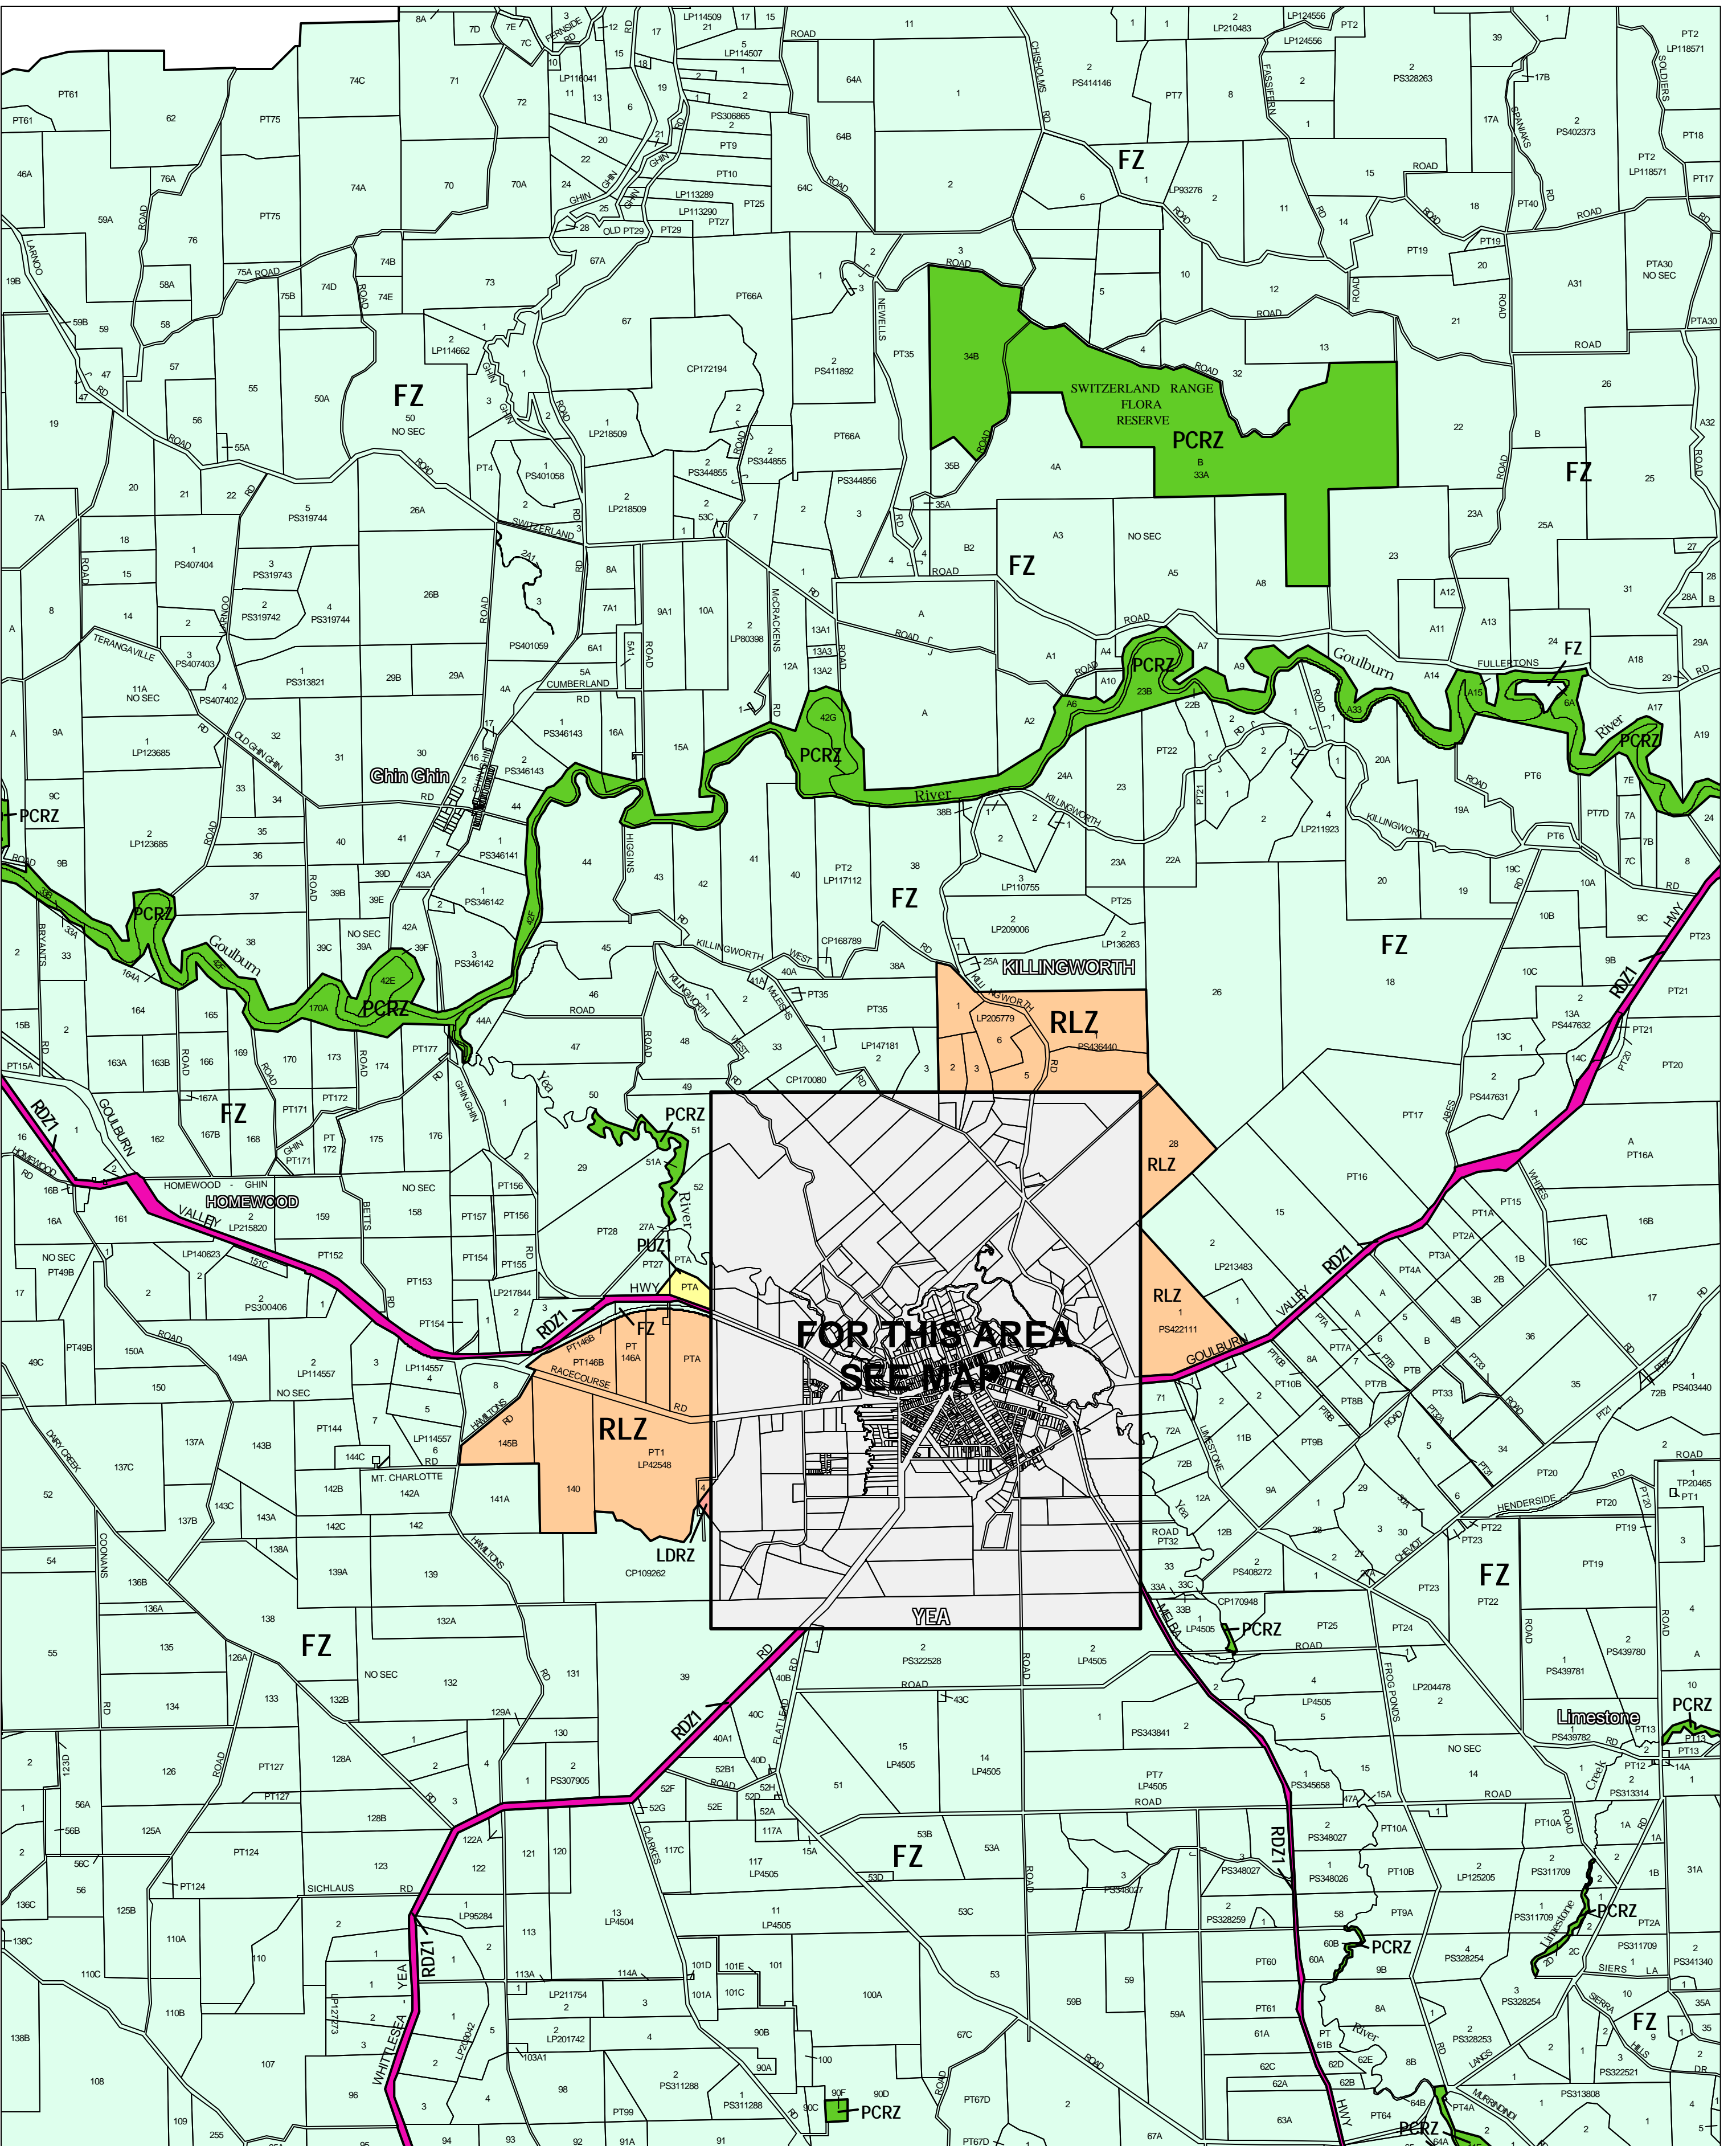

MURRINDINDI PLANNING SCHEME - LOCAL PROVISION