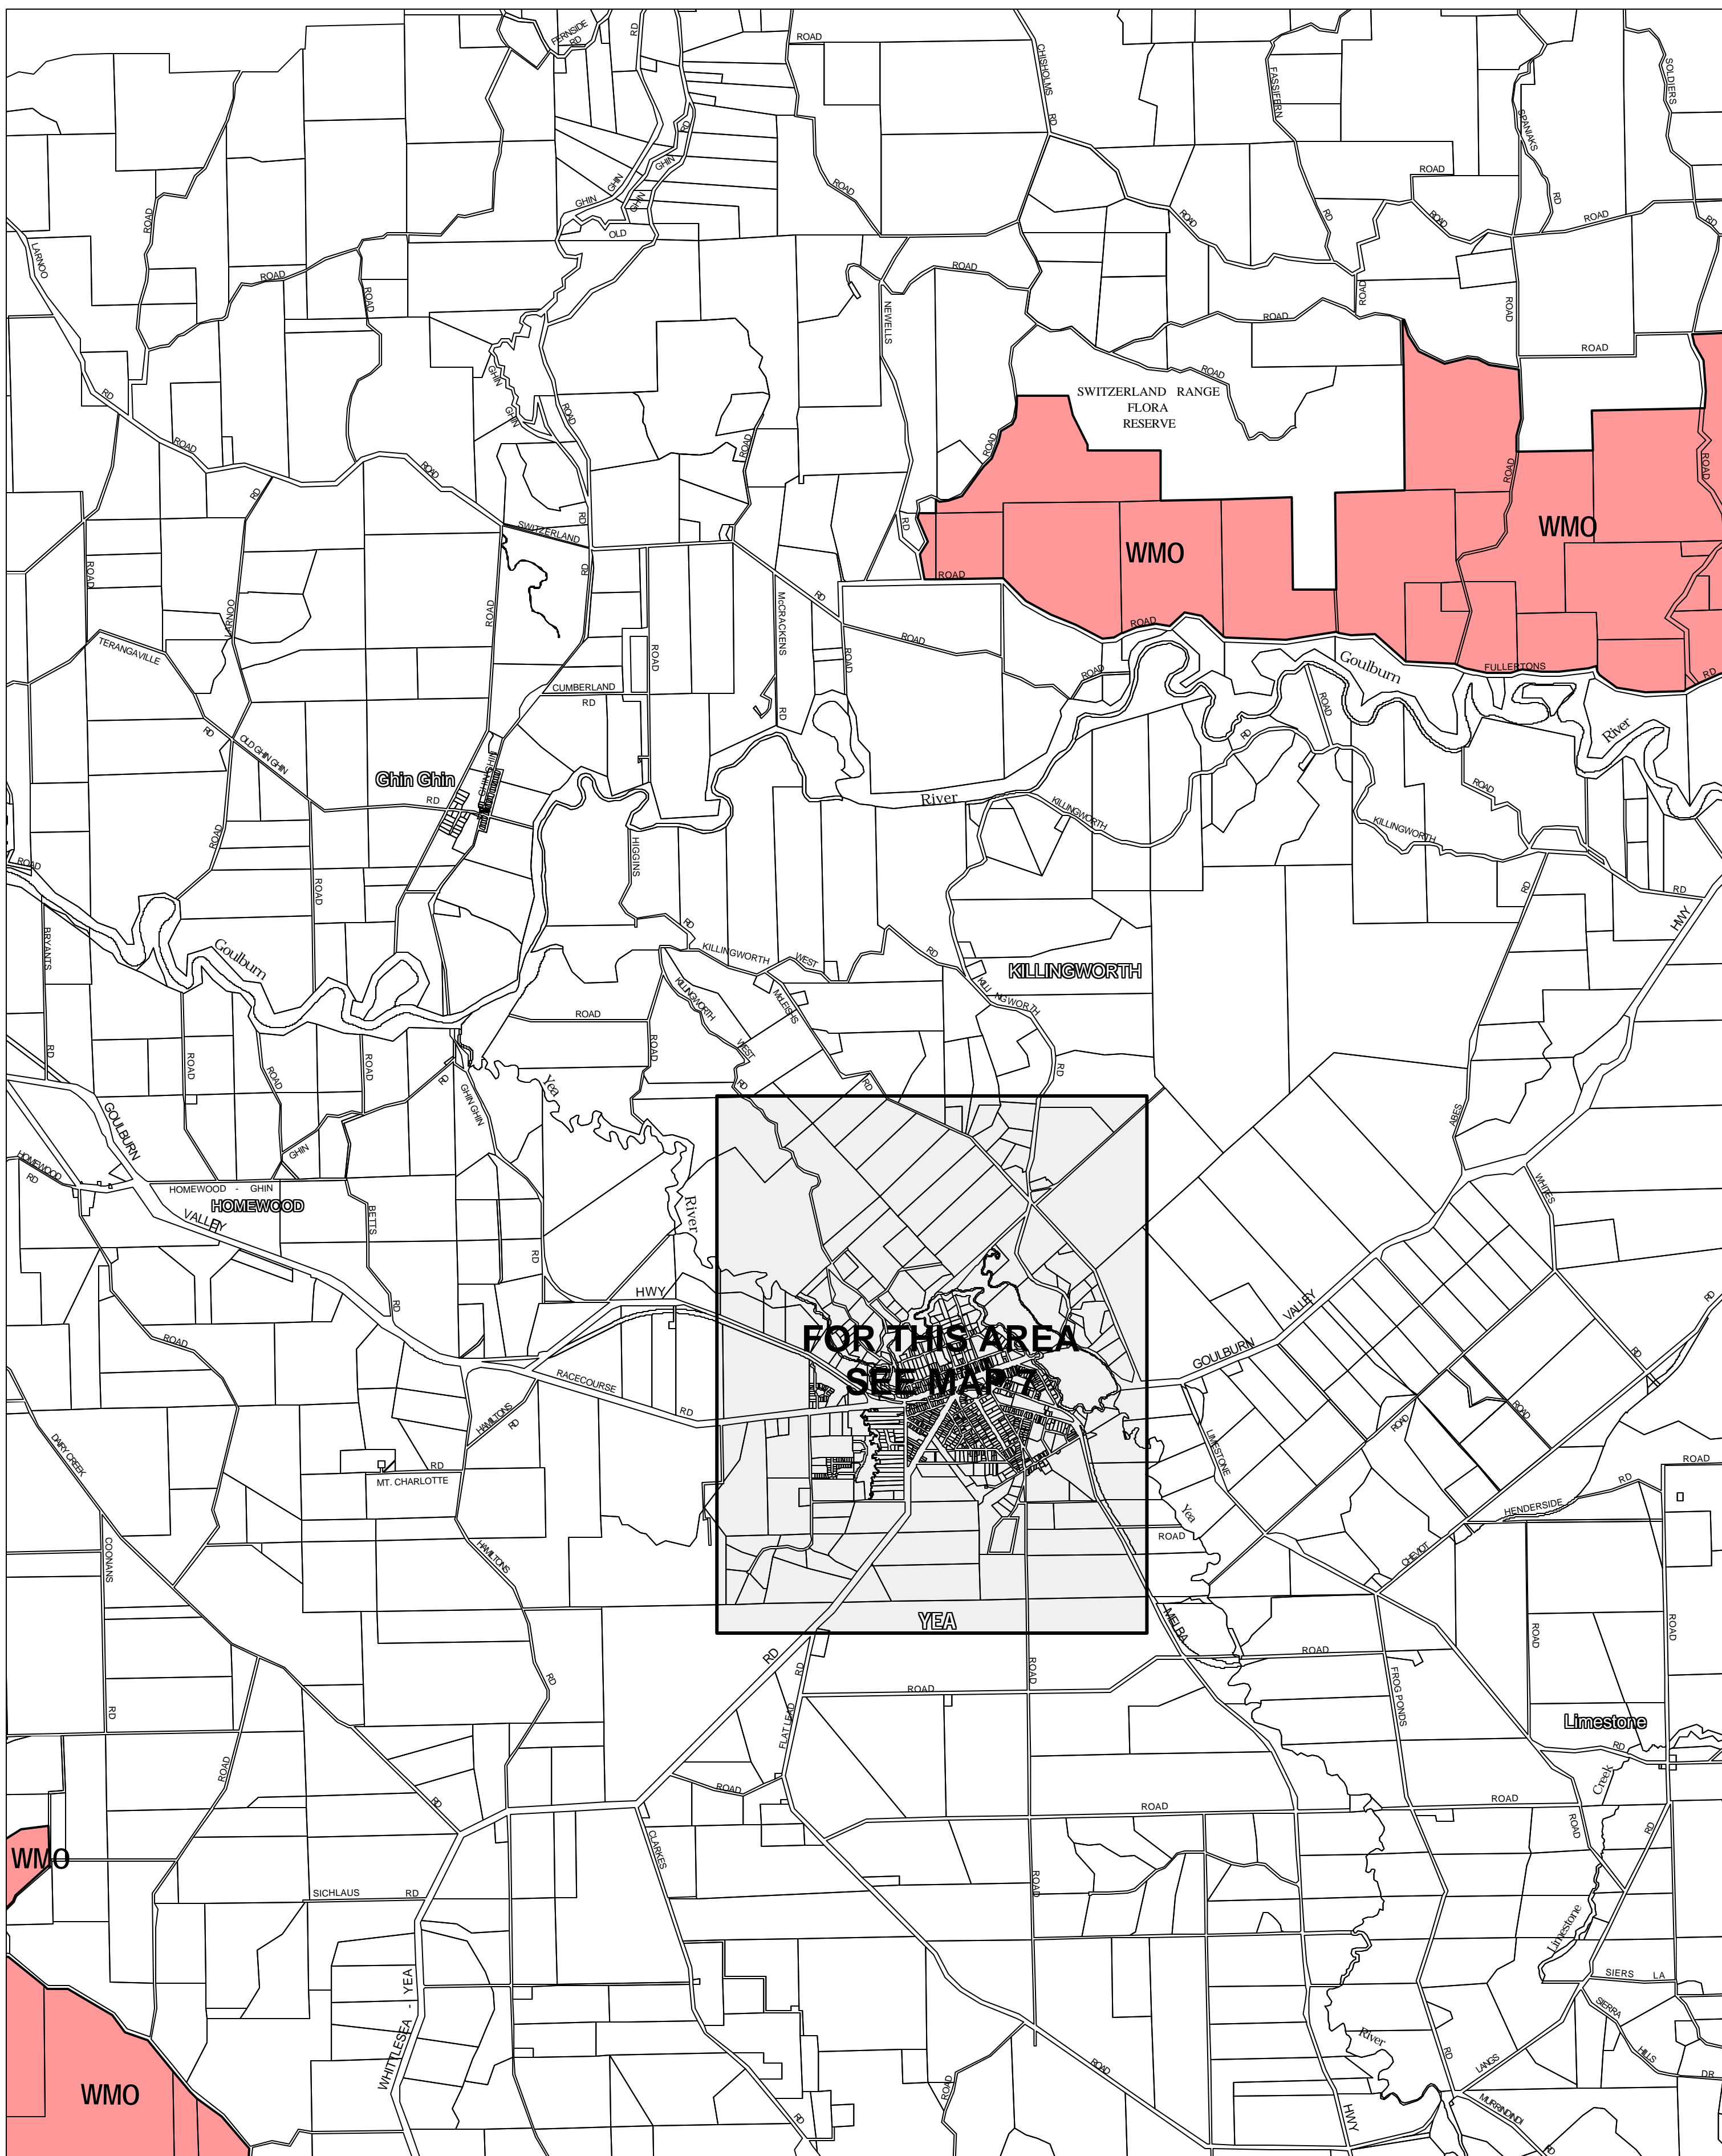

MURRINDINDI PLANNING SCHEME - LOCAL PROVISION

Overlays

Wildfire Management Overlay

AUSTRALIAN MAP GRID ZONE 55

Printed: 11/7/2007

AMENDMENT C8