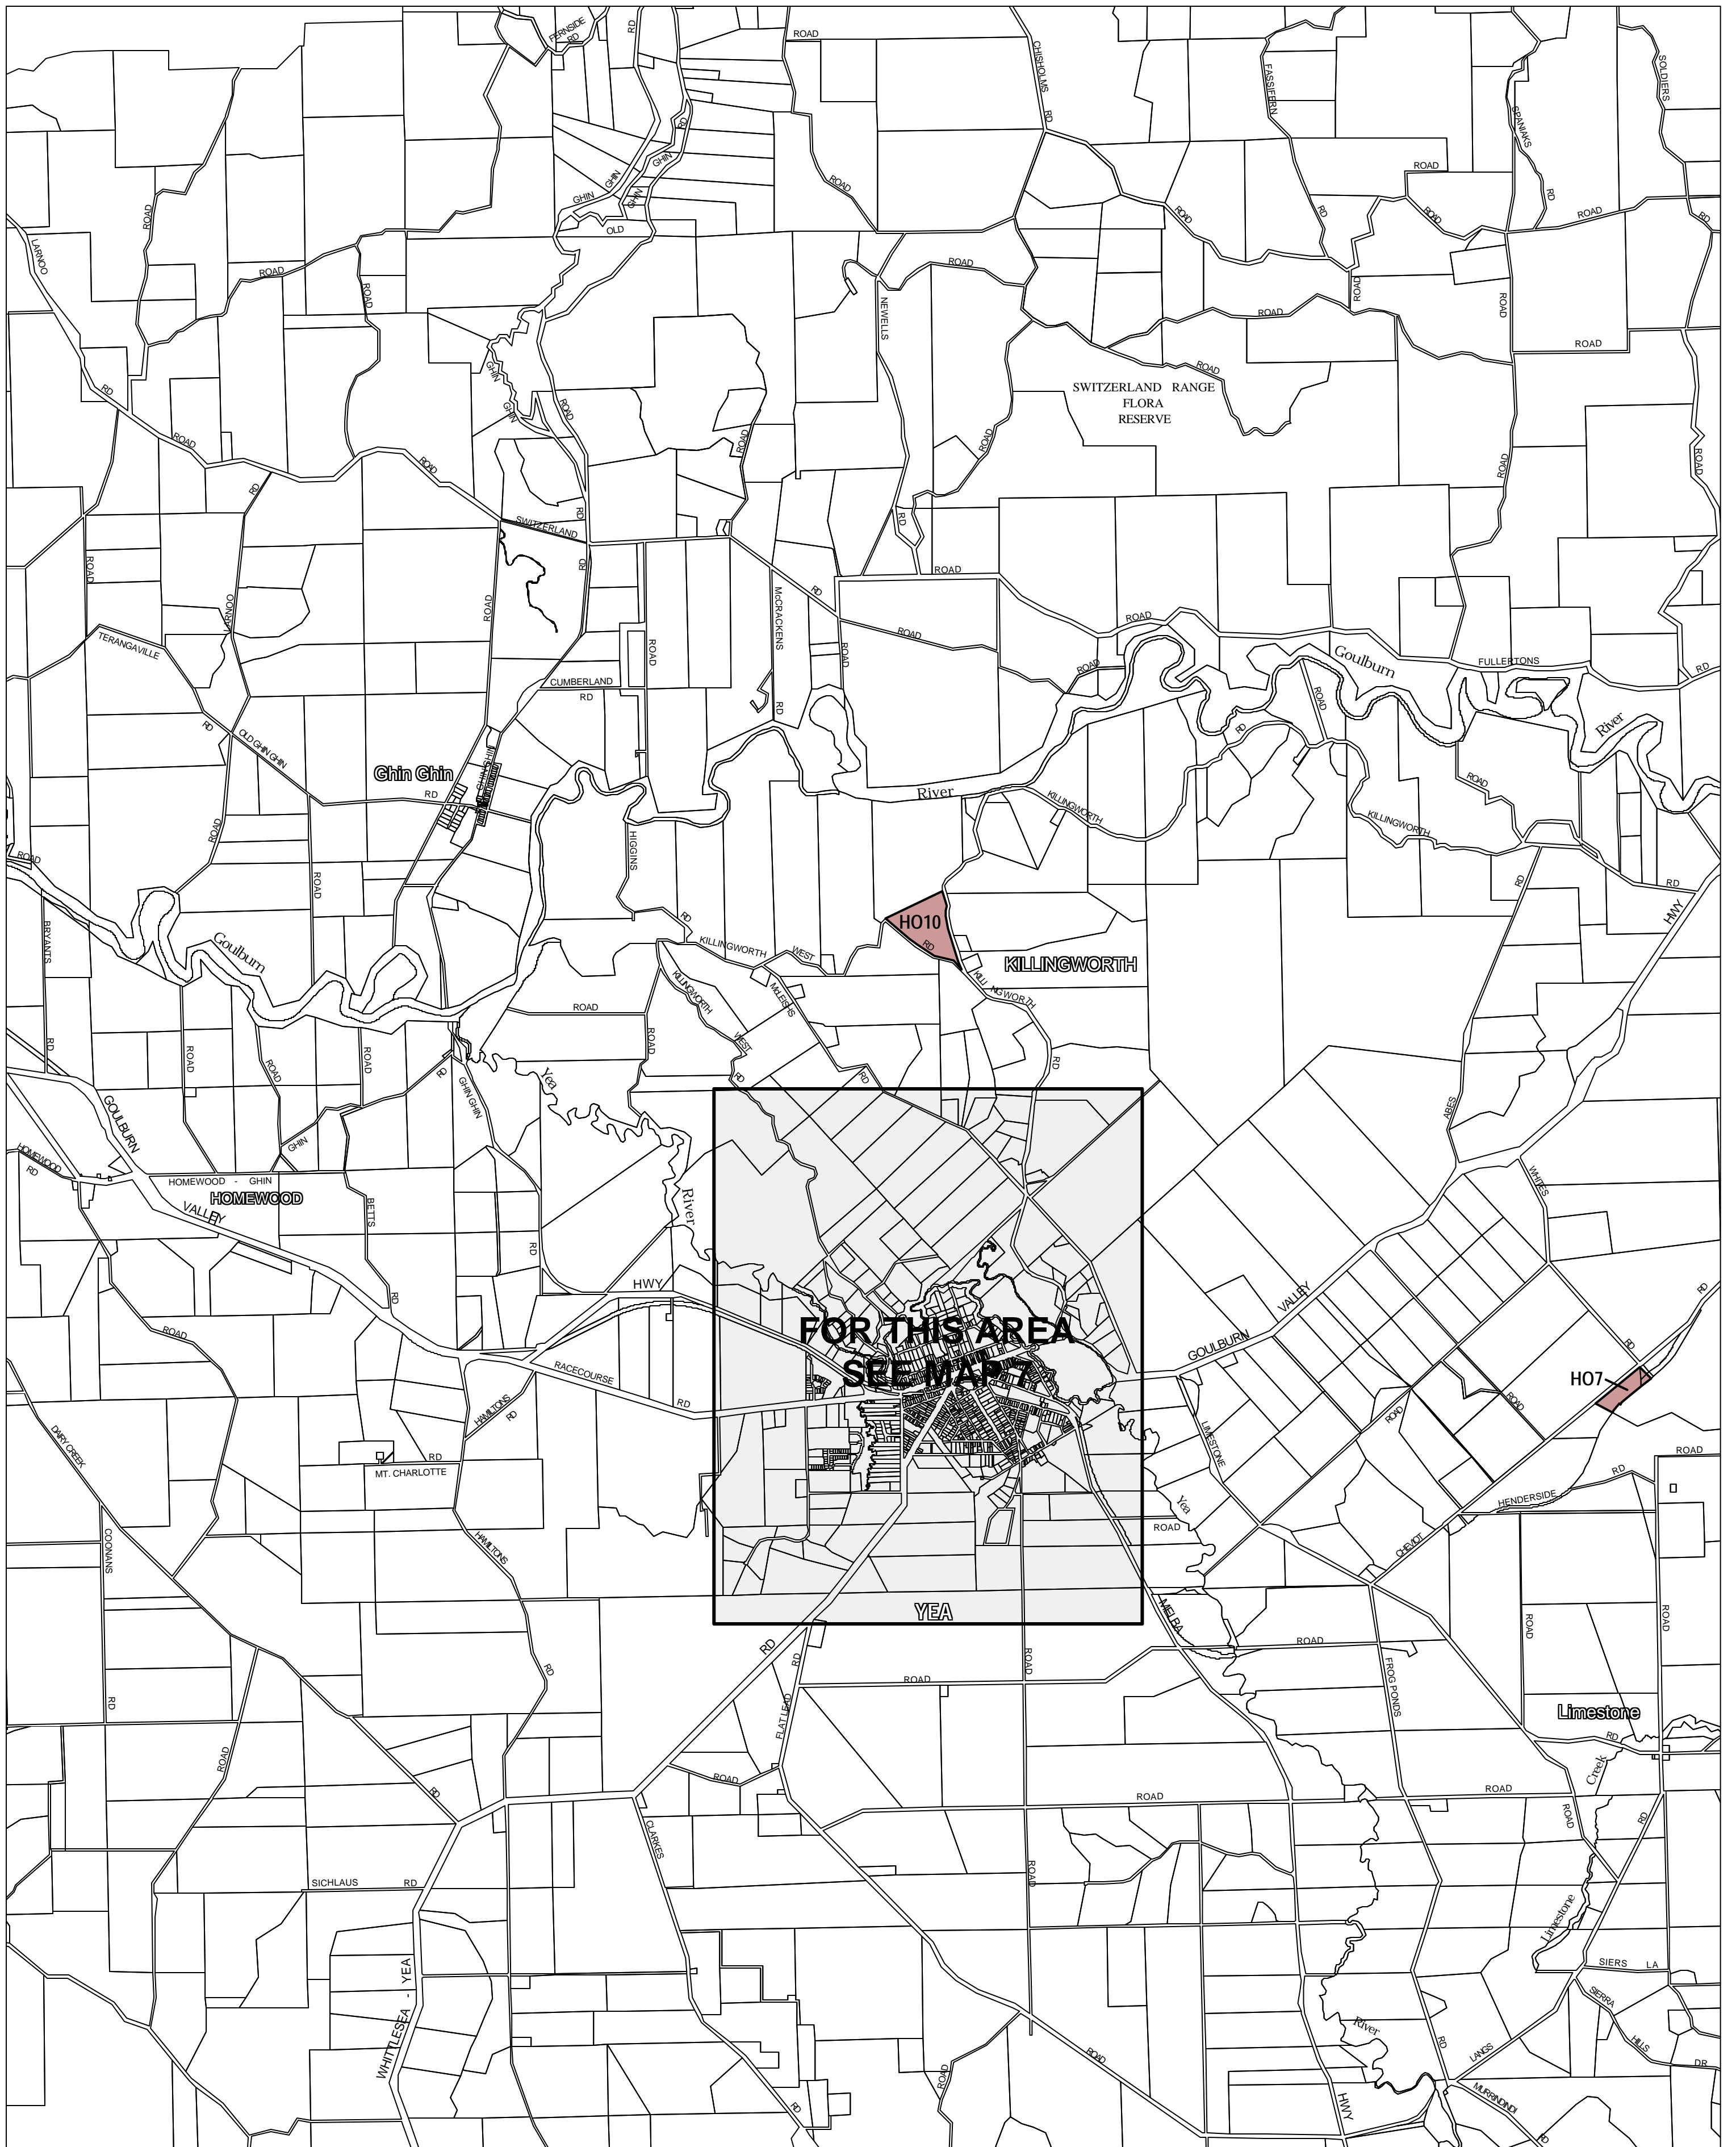

MURRINDINDI PLANNING SCHEME - LOCAL PROVISION

Overlays

Heritage Overlay

Printed: 16/7/2007

AMENDMENT C11