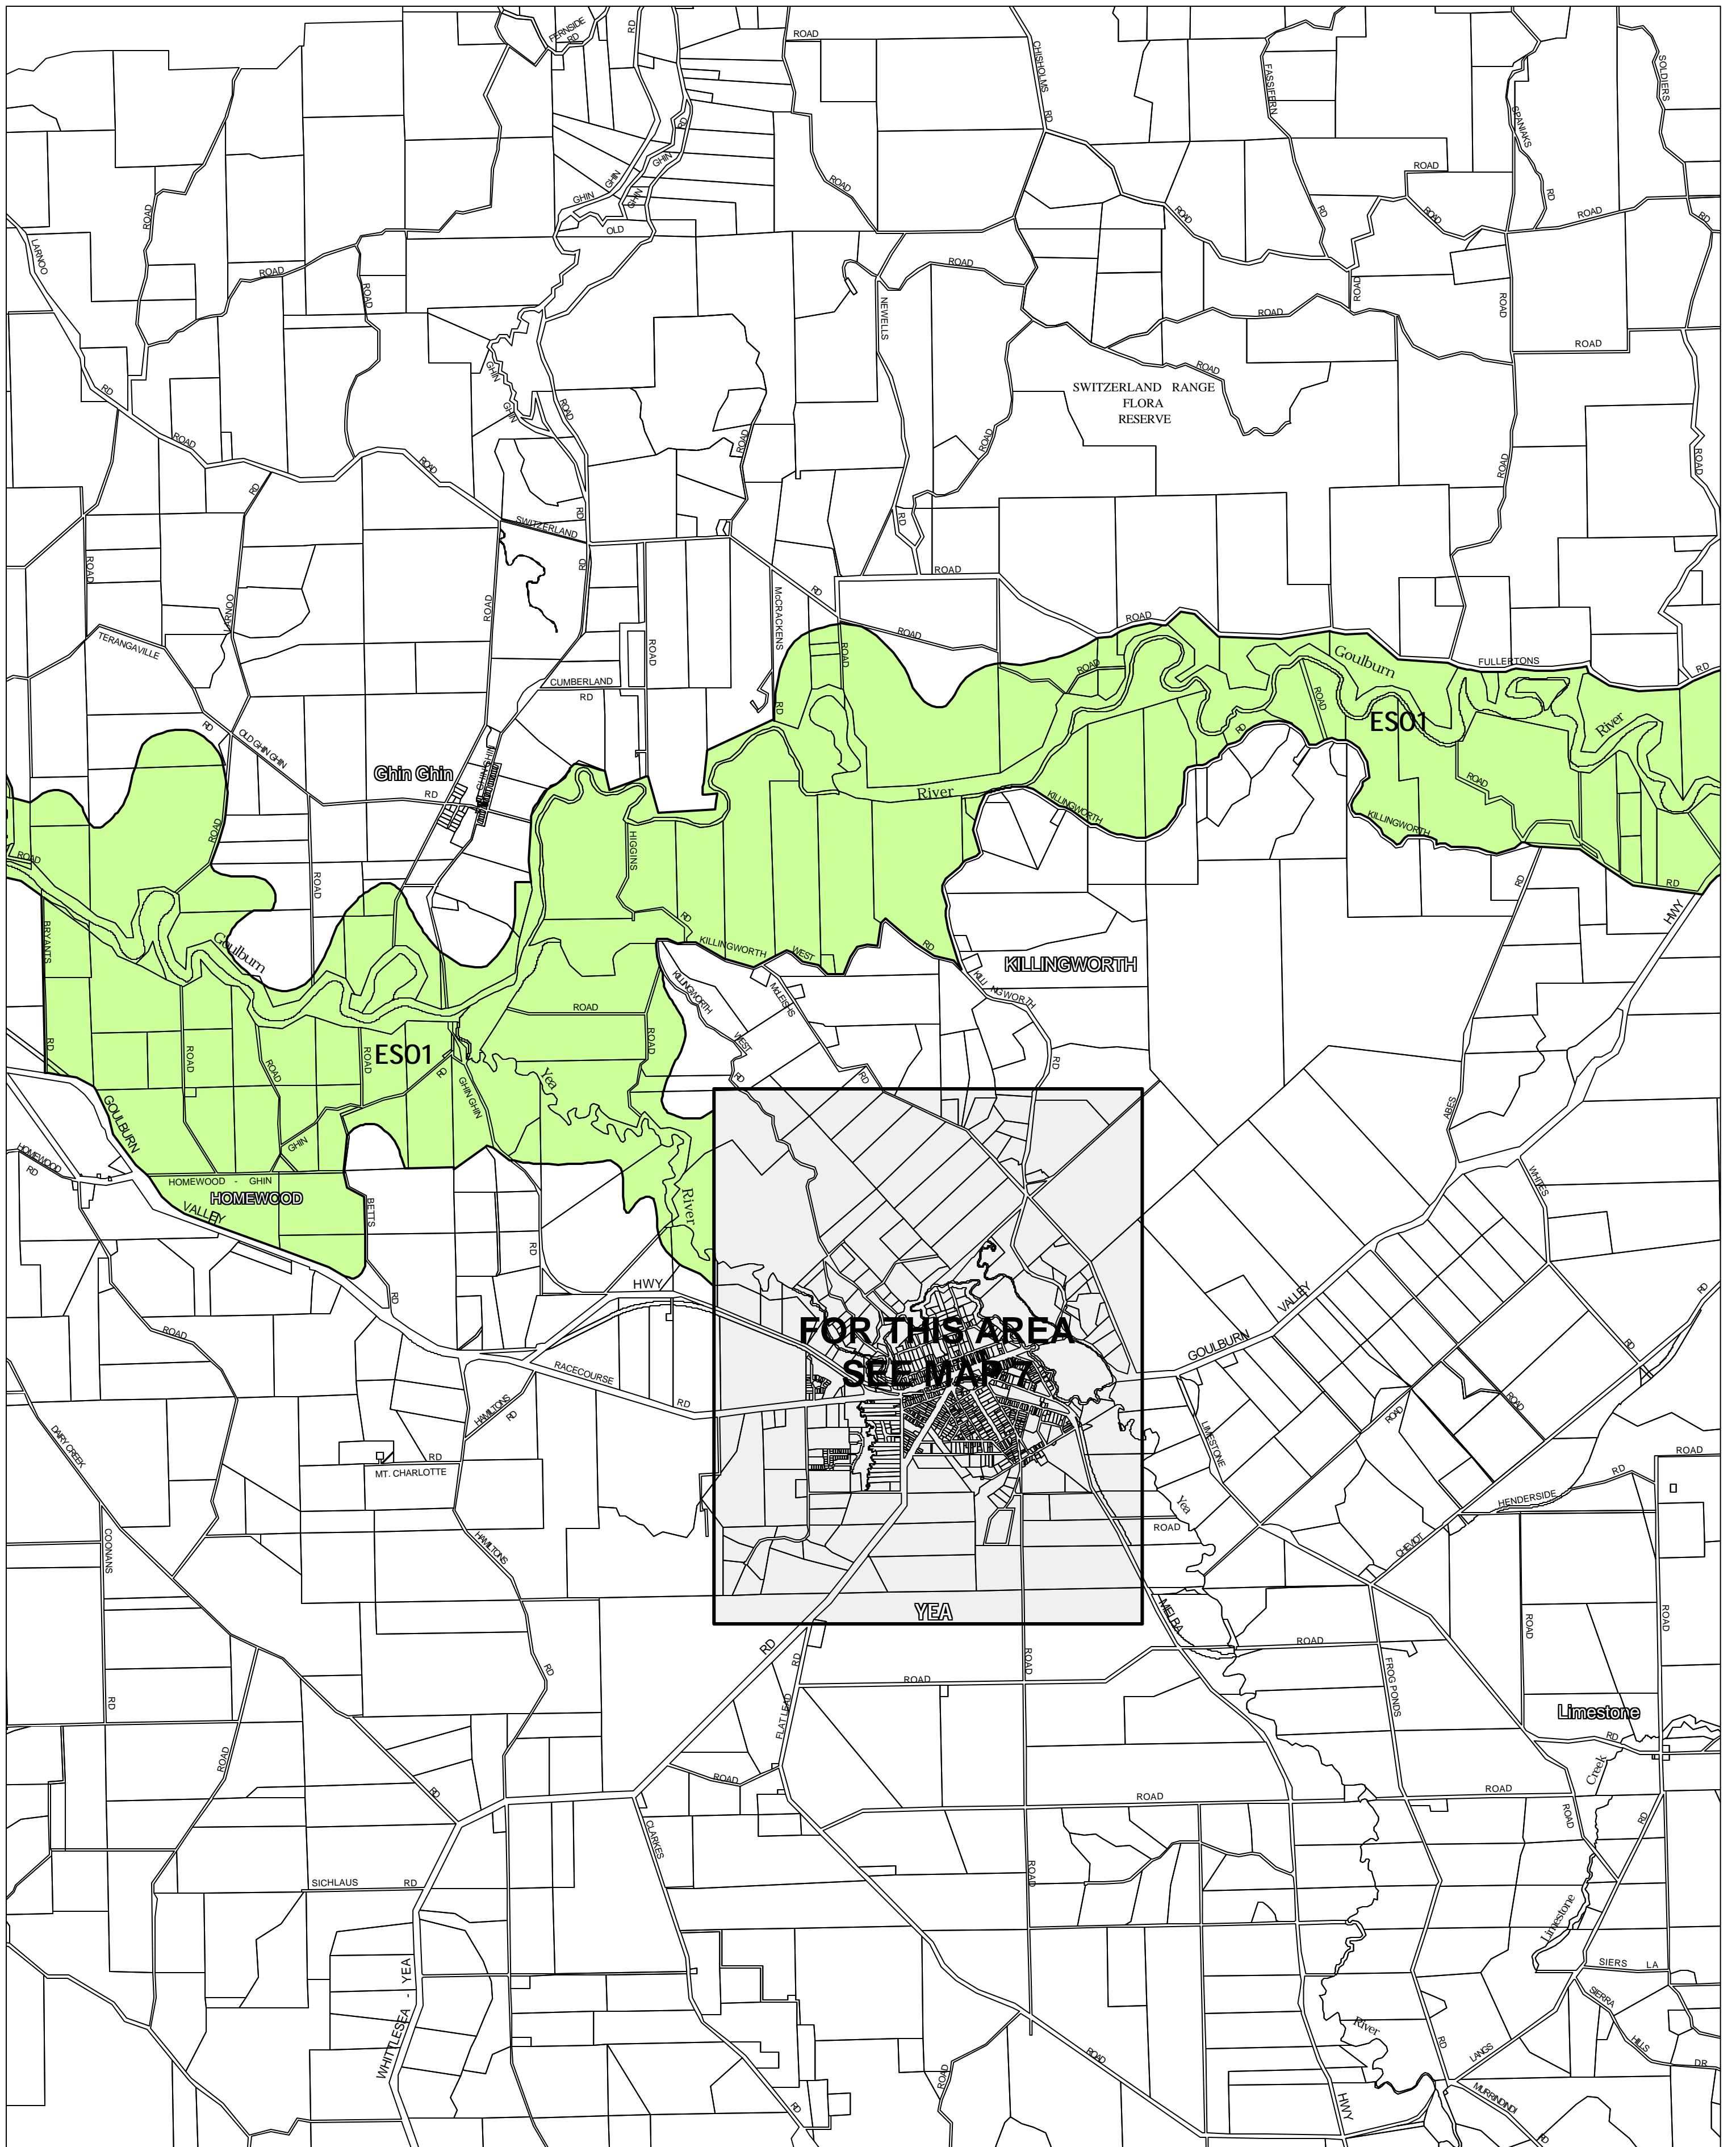

MURRINDINDI PLANNING SCHEME - LOCAL PROVISION

Overlays

- Environmental Significance Overlay - Schedule 1

AUSTRALIAN MAP GRID ZONE 55

Printed: 13/7/2007

AMENDMENT C11