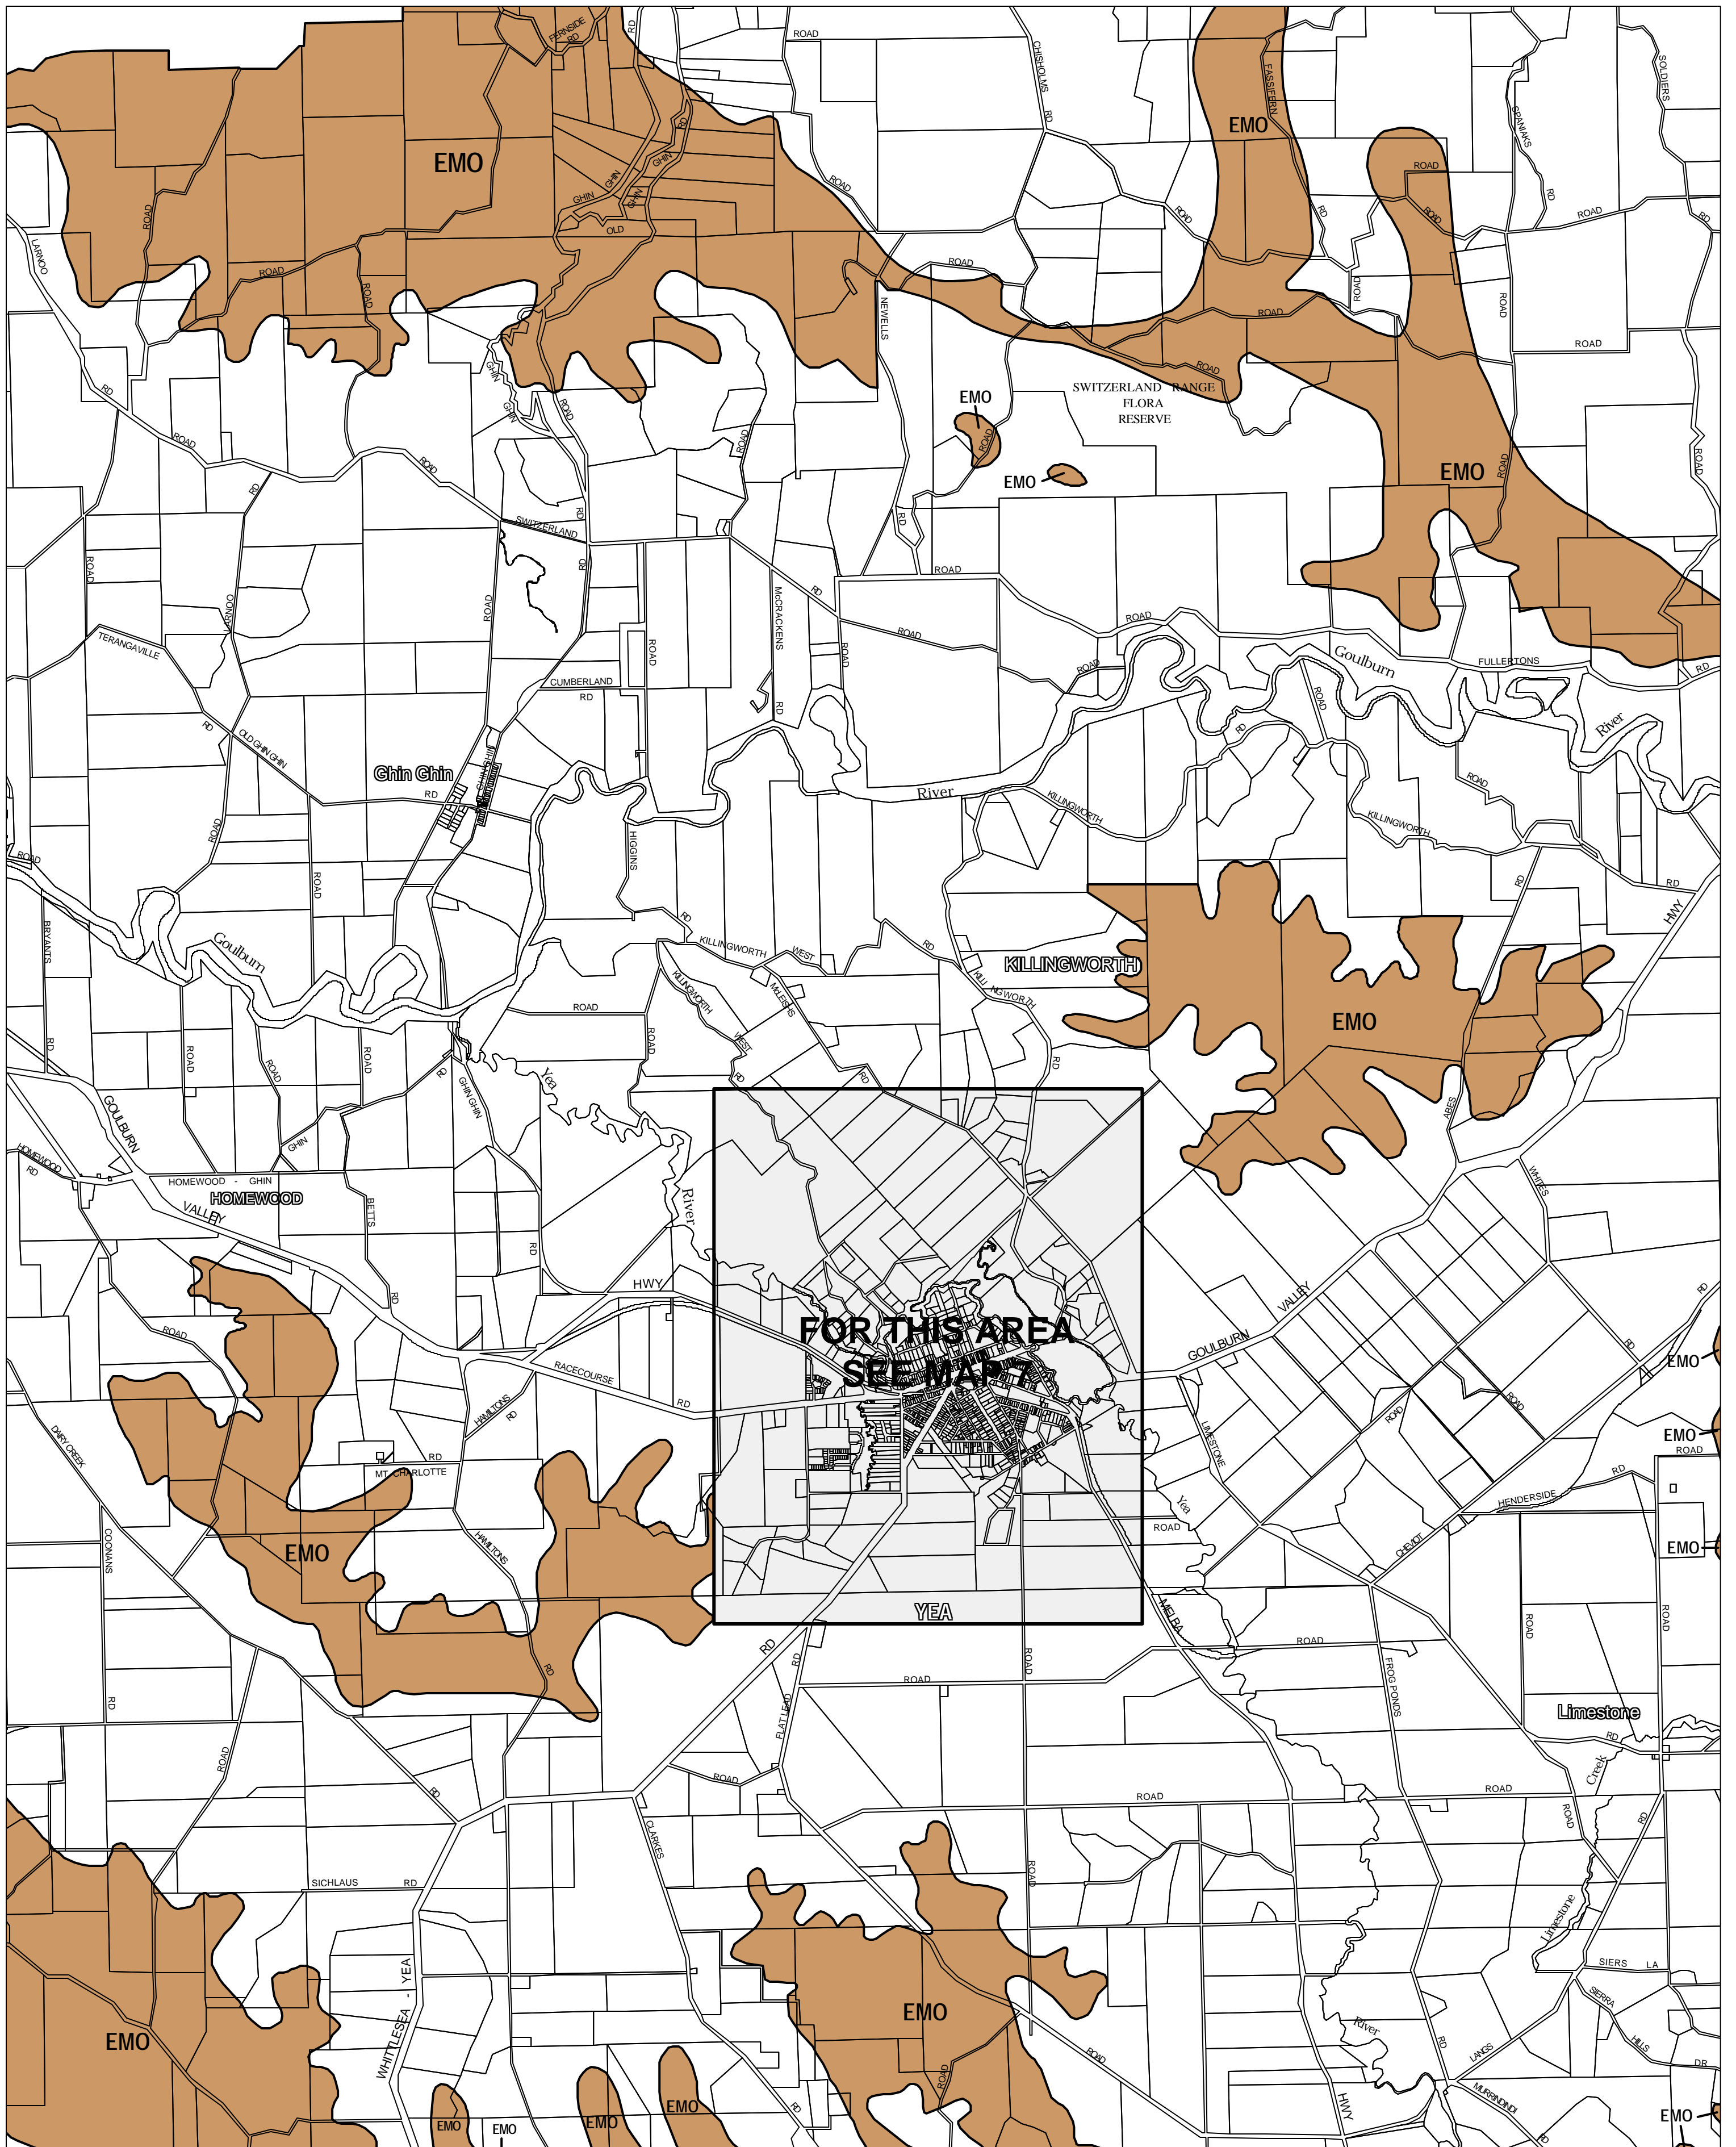

MURRINDINDI PLANNING SCHEME - LOCAL PROVISION

Overlays
EMO Erosion Management Overlay

AUSTRALIAN MAP GRID ZONE 55

Printed: 11/7/2007

AMENDMENT C11