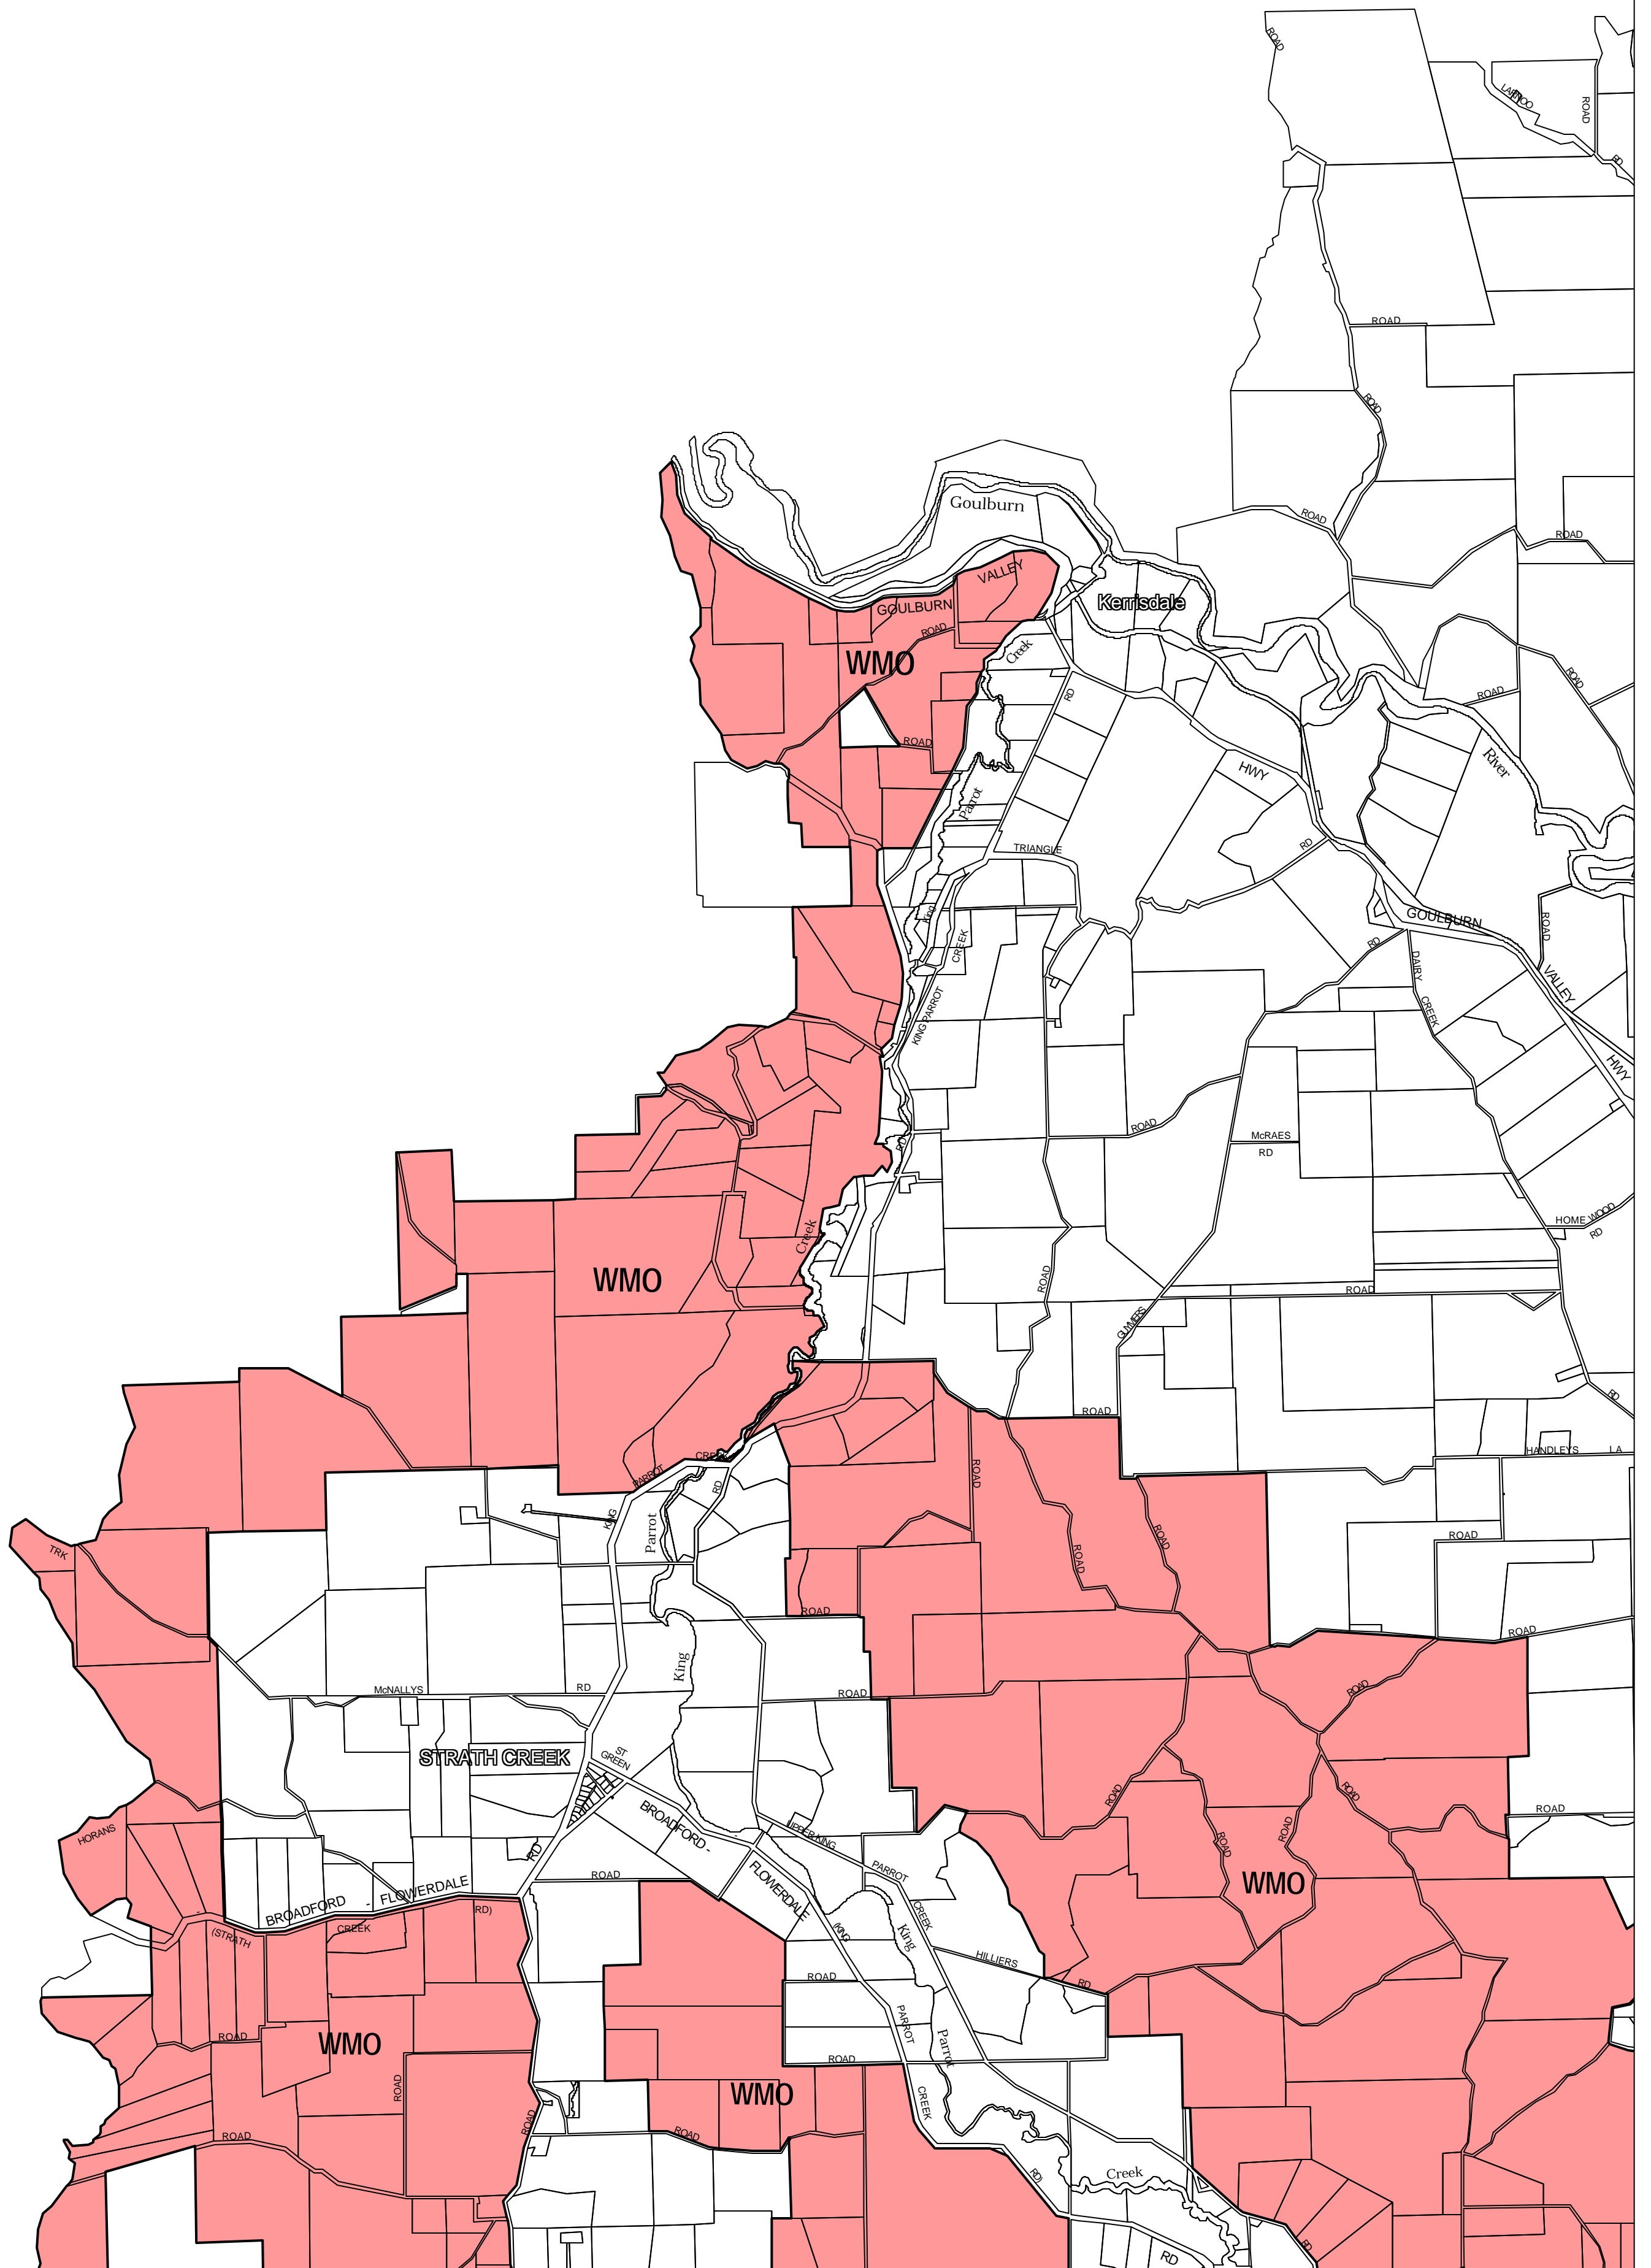

MURRINDINDI PLANNING SCHEME - LOCAL PROVISION

Overlays

Wildfire Management Overlay

AUSTRALIAN MAP GRID ZONE 55

Printed: 11/7/2007

AMENDMENT C8