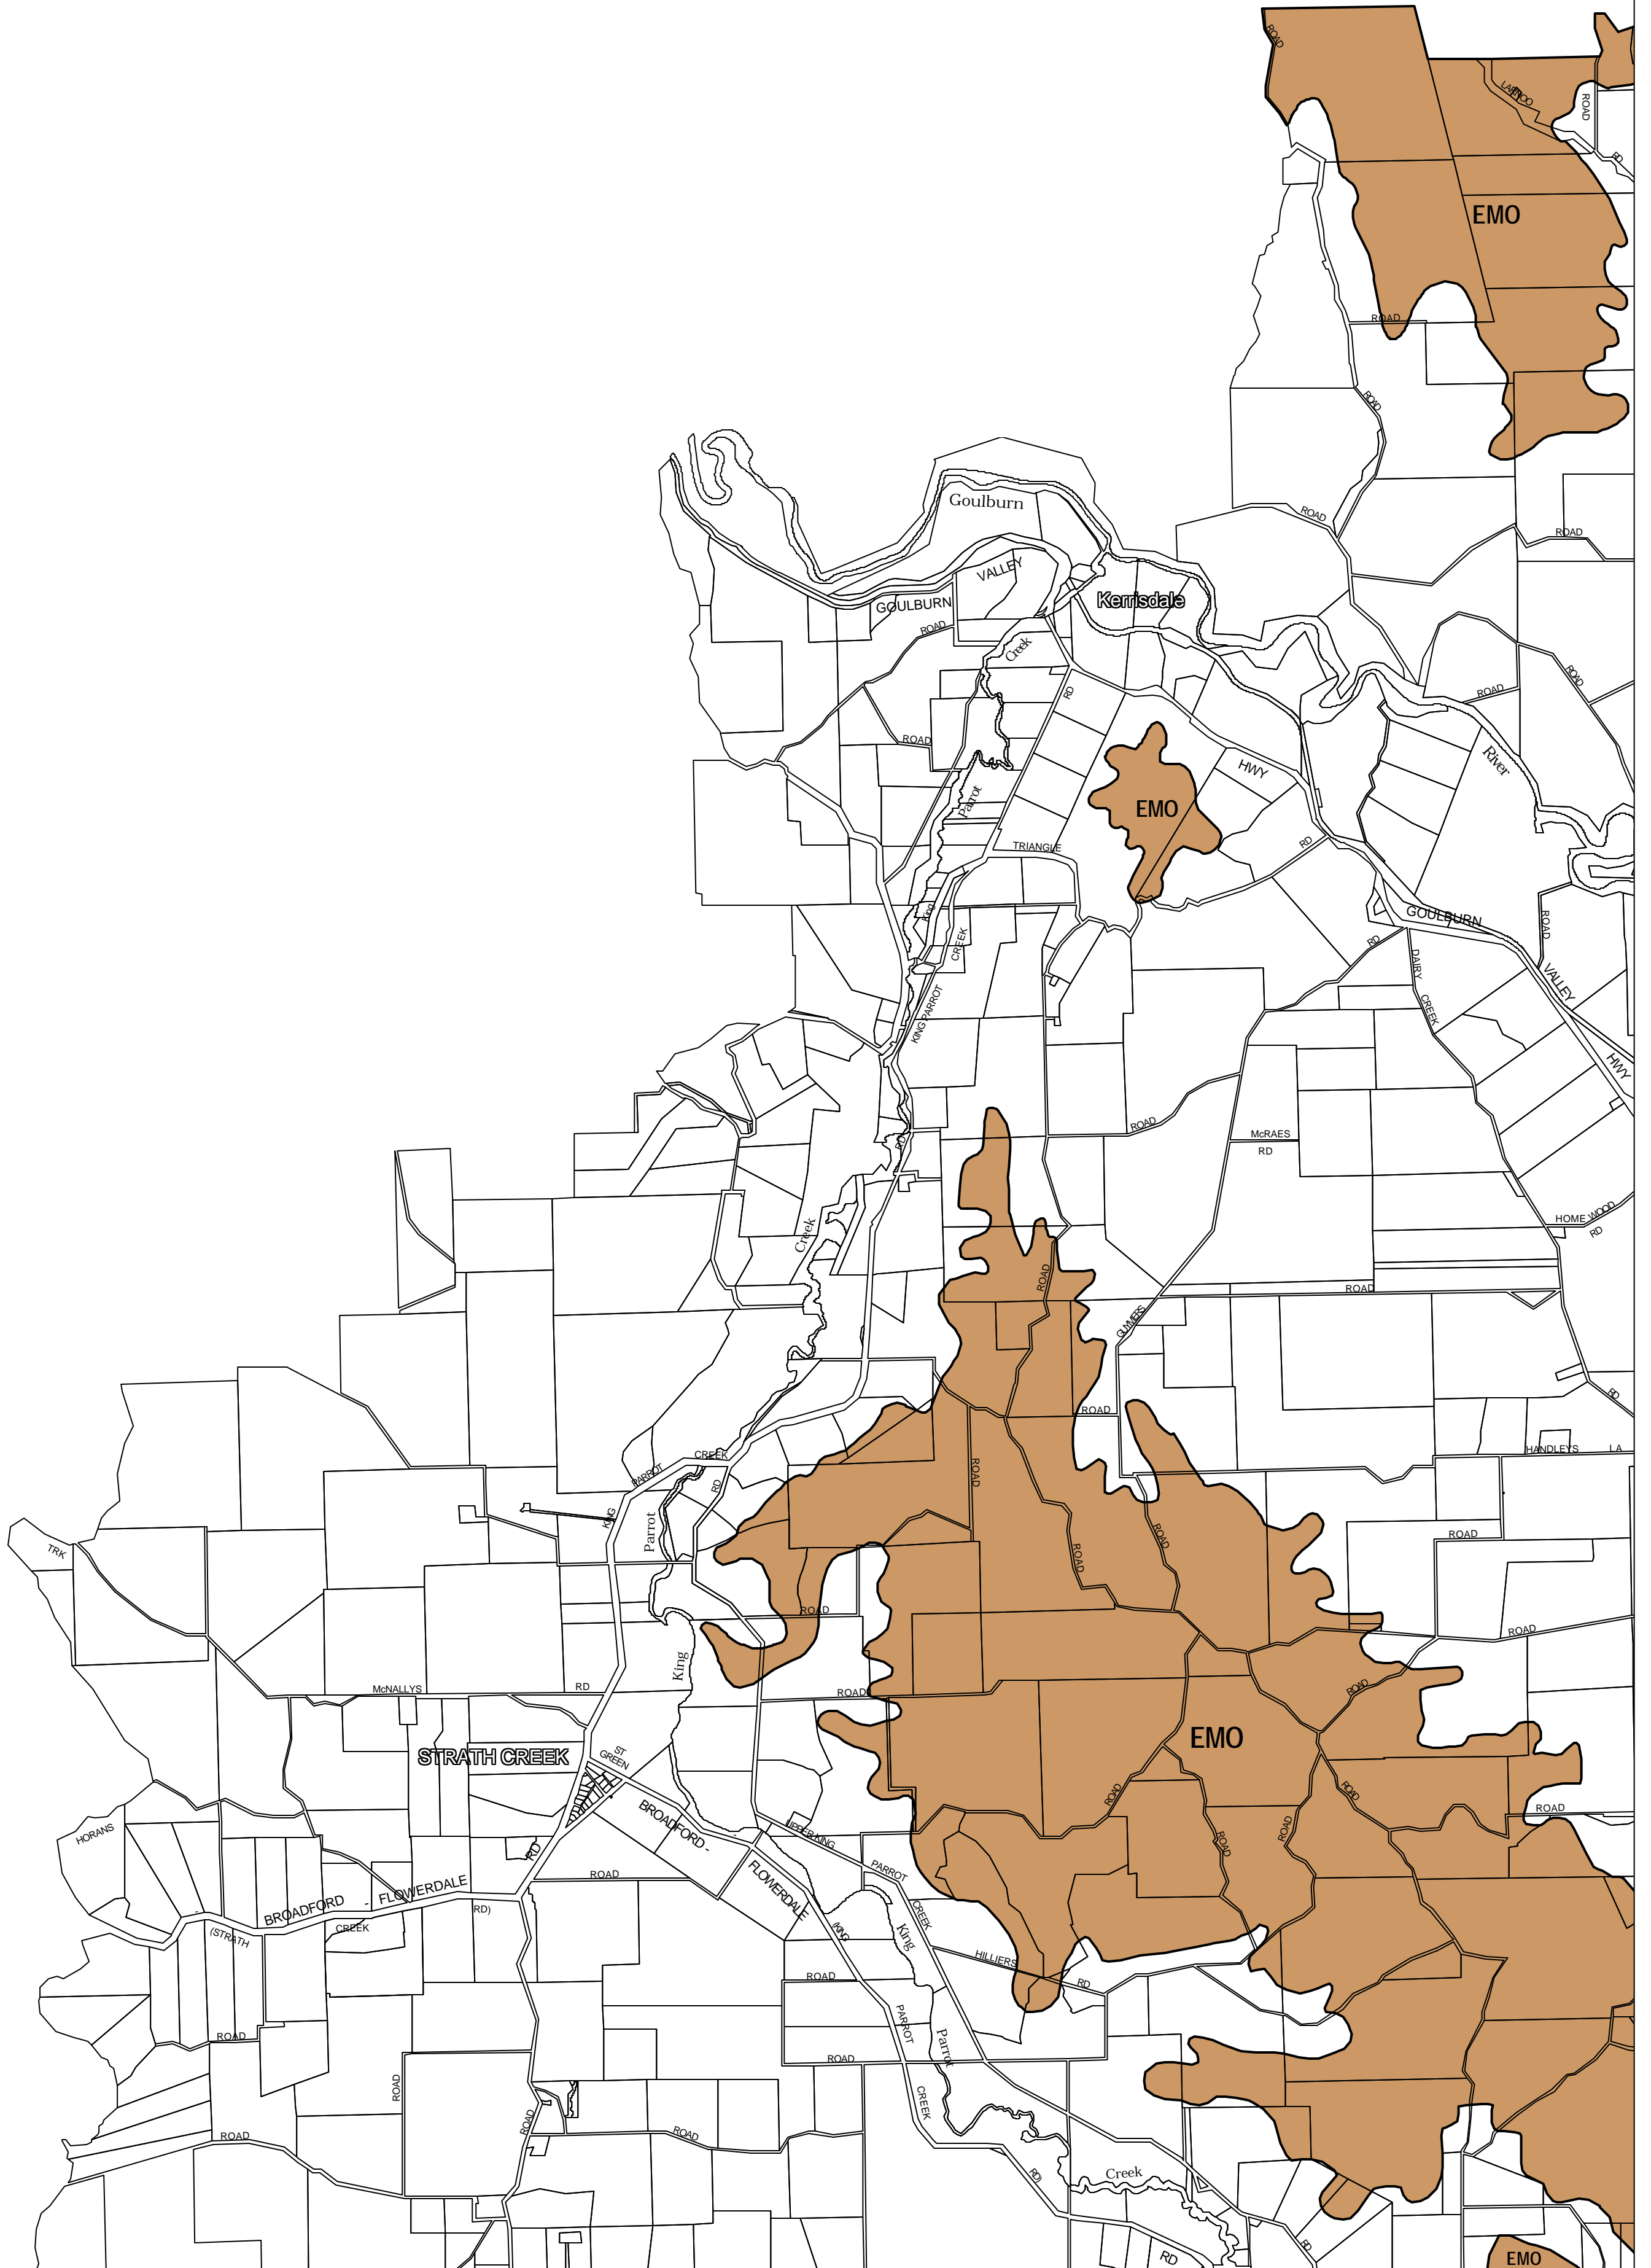

MURRINDINDI PLANNING SCHEME - LOCAL PROVISION

Overlays
Erosion Management Overlay

Printed: 11/7/2007

AMENDMENT C11