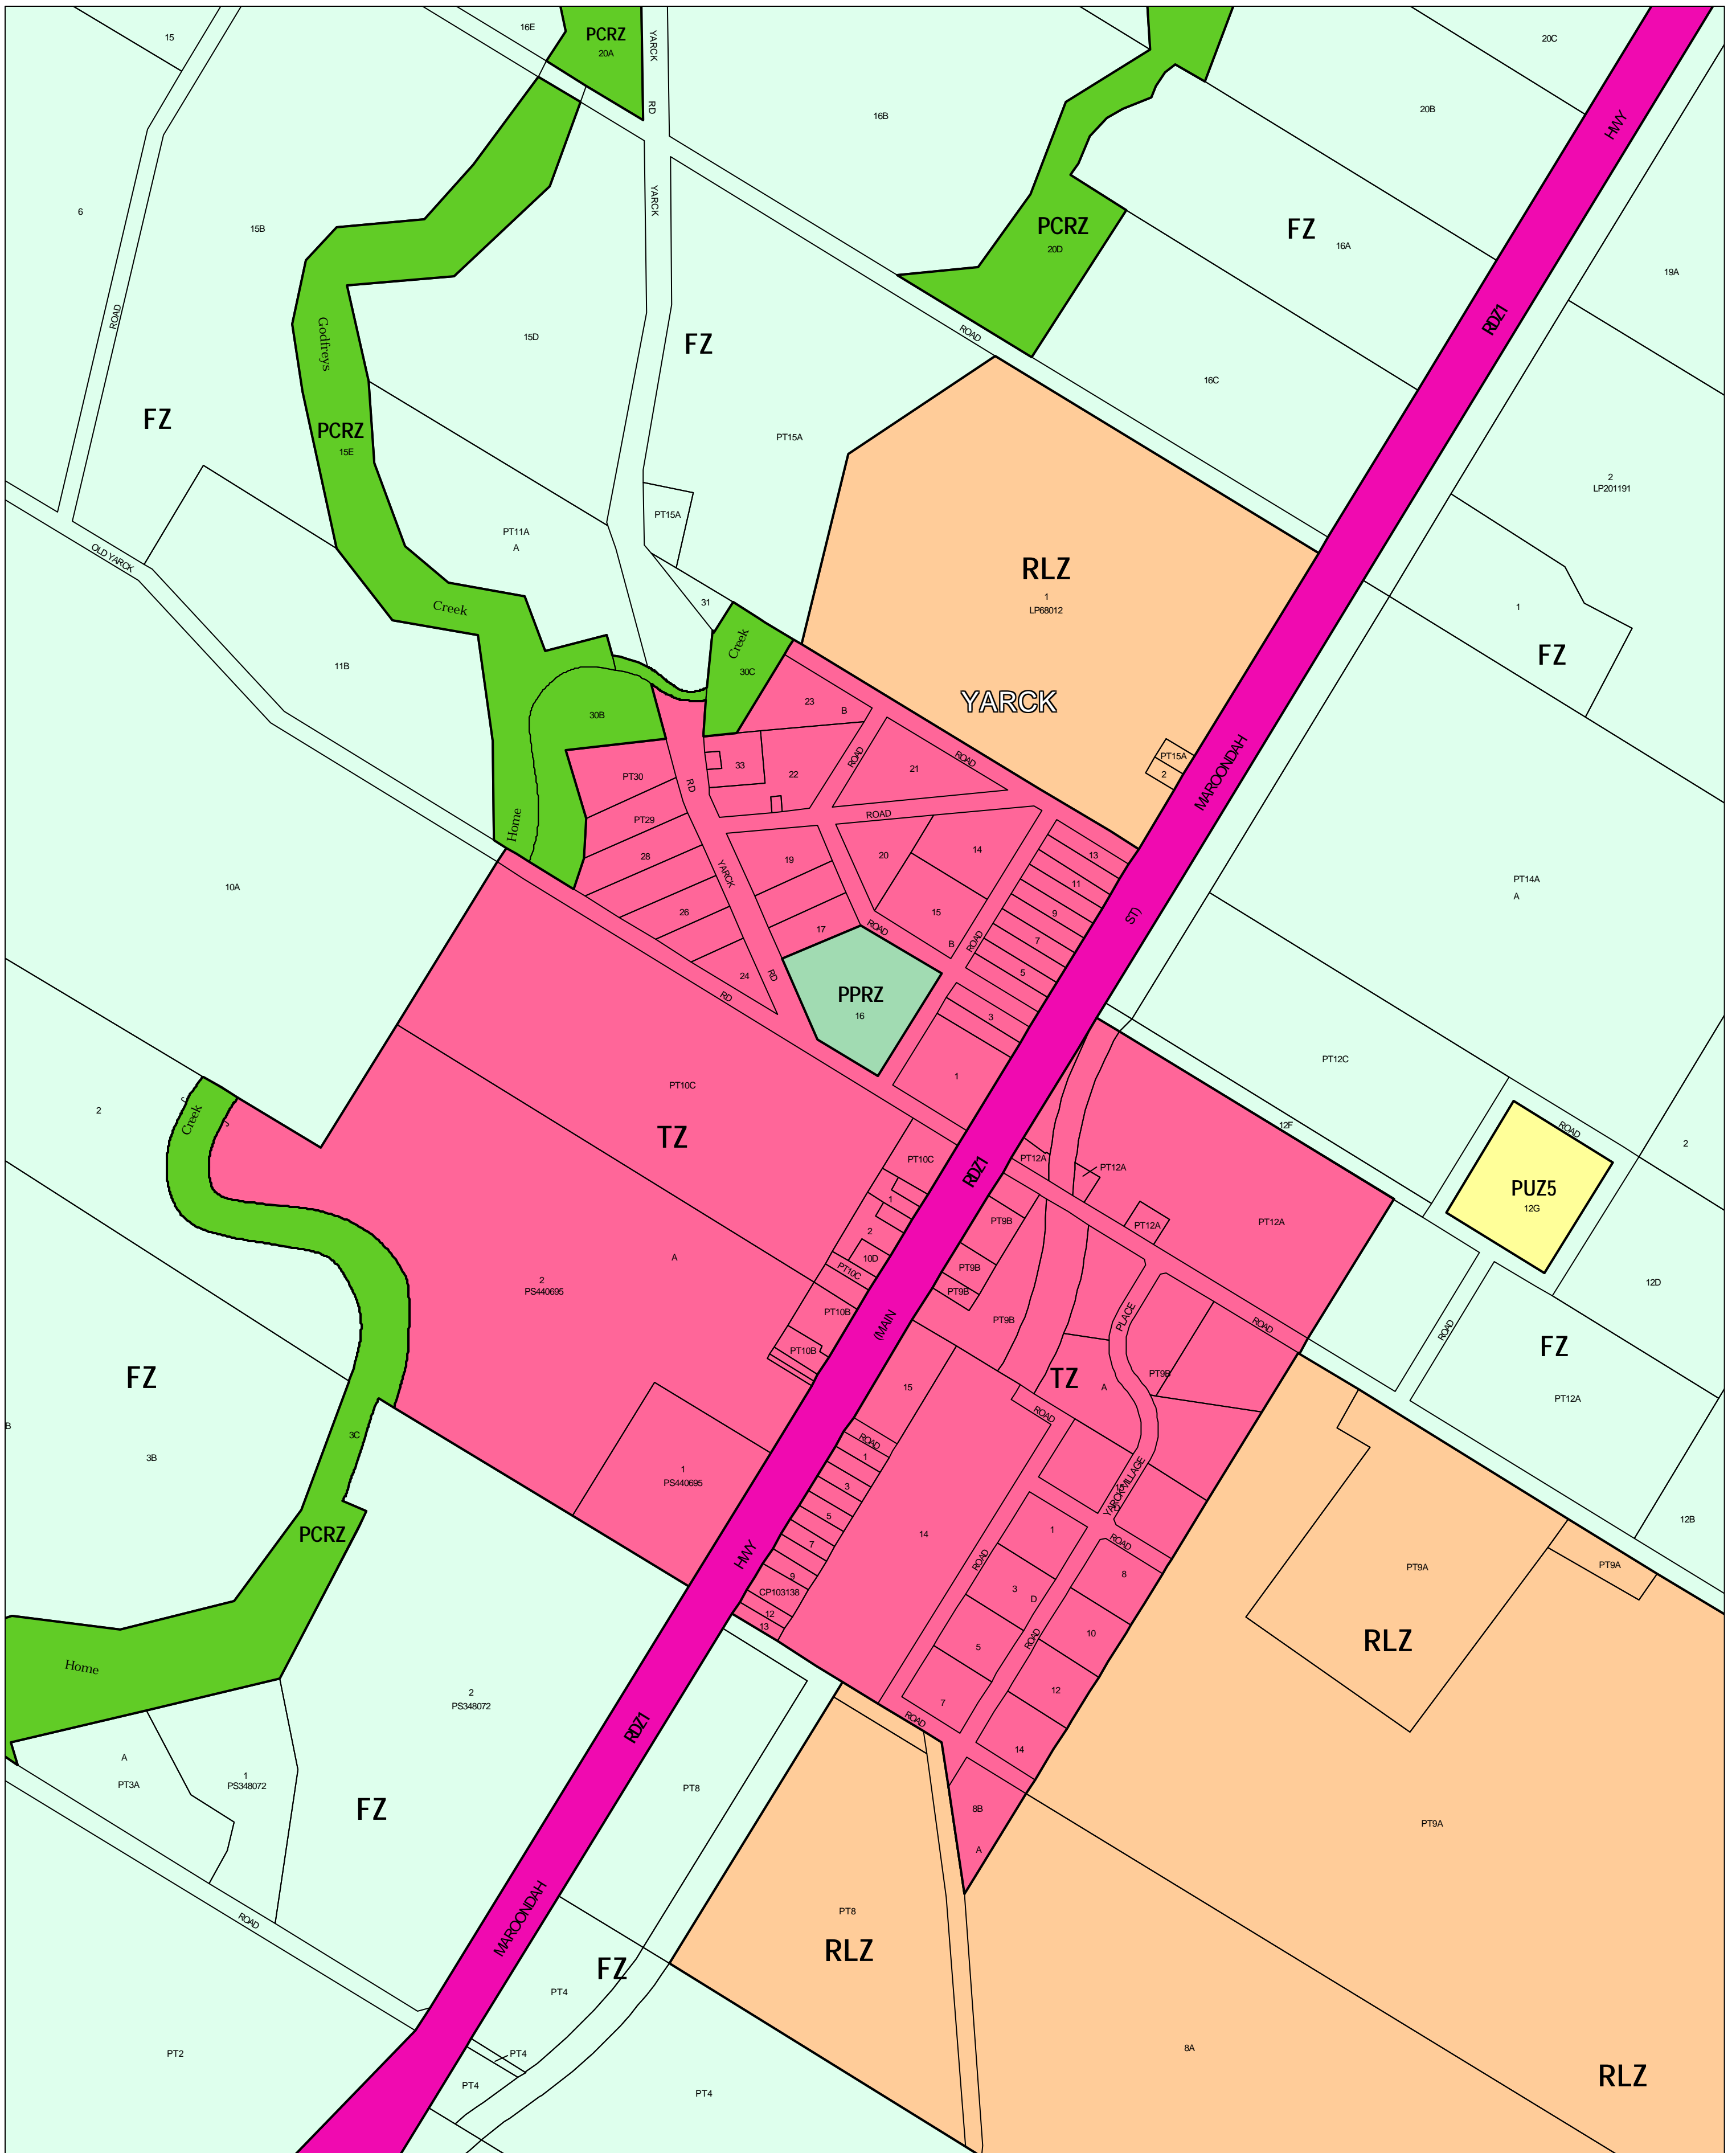

MURRINDINDI PLANNING SCHEME - LOCAL PROVISION

Public Land	
	Public Conservation And Resource Zone
	Public Park And Recreation Zone
	Public Use Zone
	Cemetery/Crematorium
	Road Zone Category 1
Residential	
	Township Zone
Rural	
	Farming Zone
	Rural Living Zone

AUSTRALIAN MAP GRID ZONE 55

Printed: 25/7/2006

AMENDMENT C18