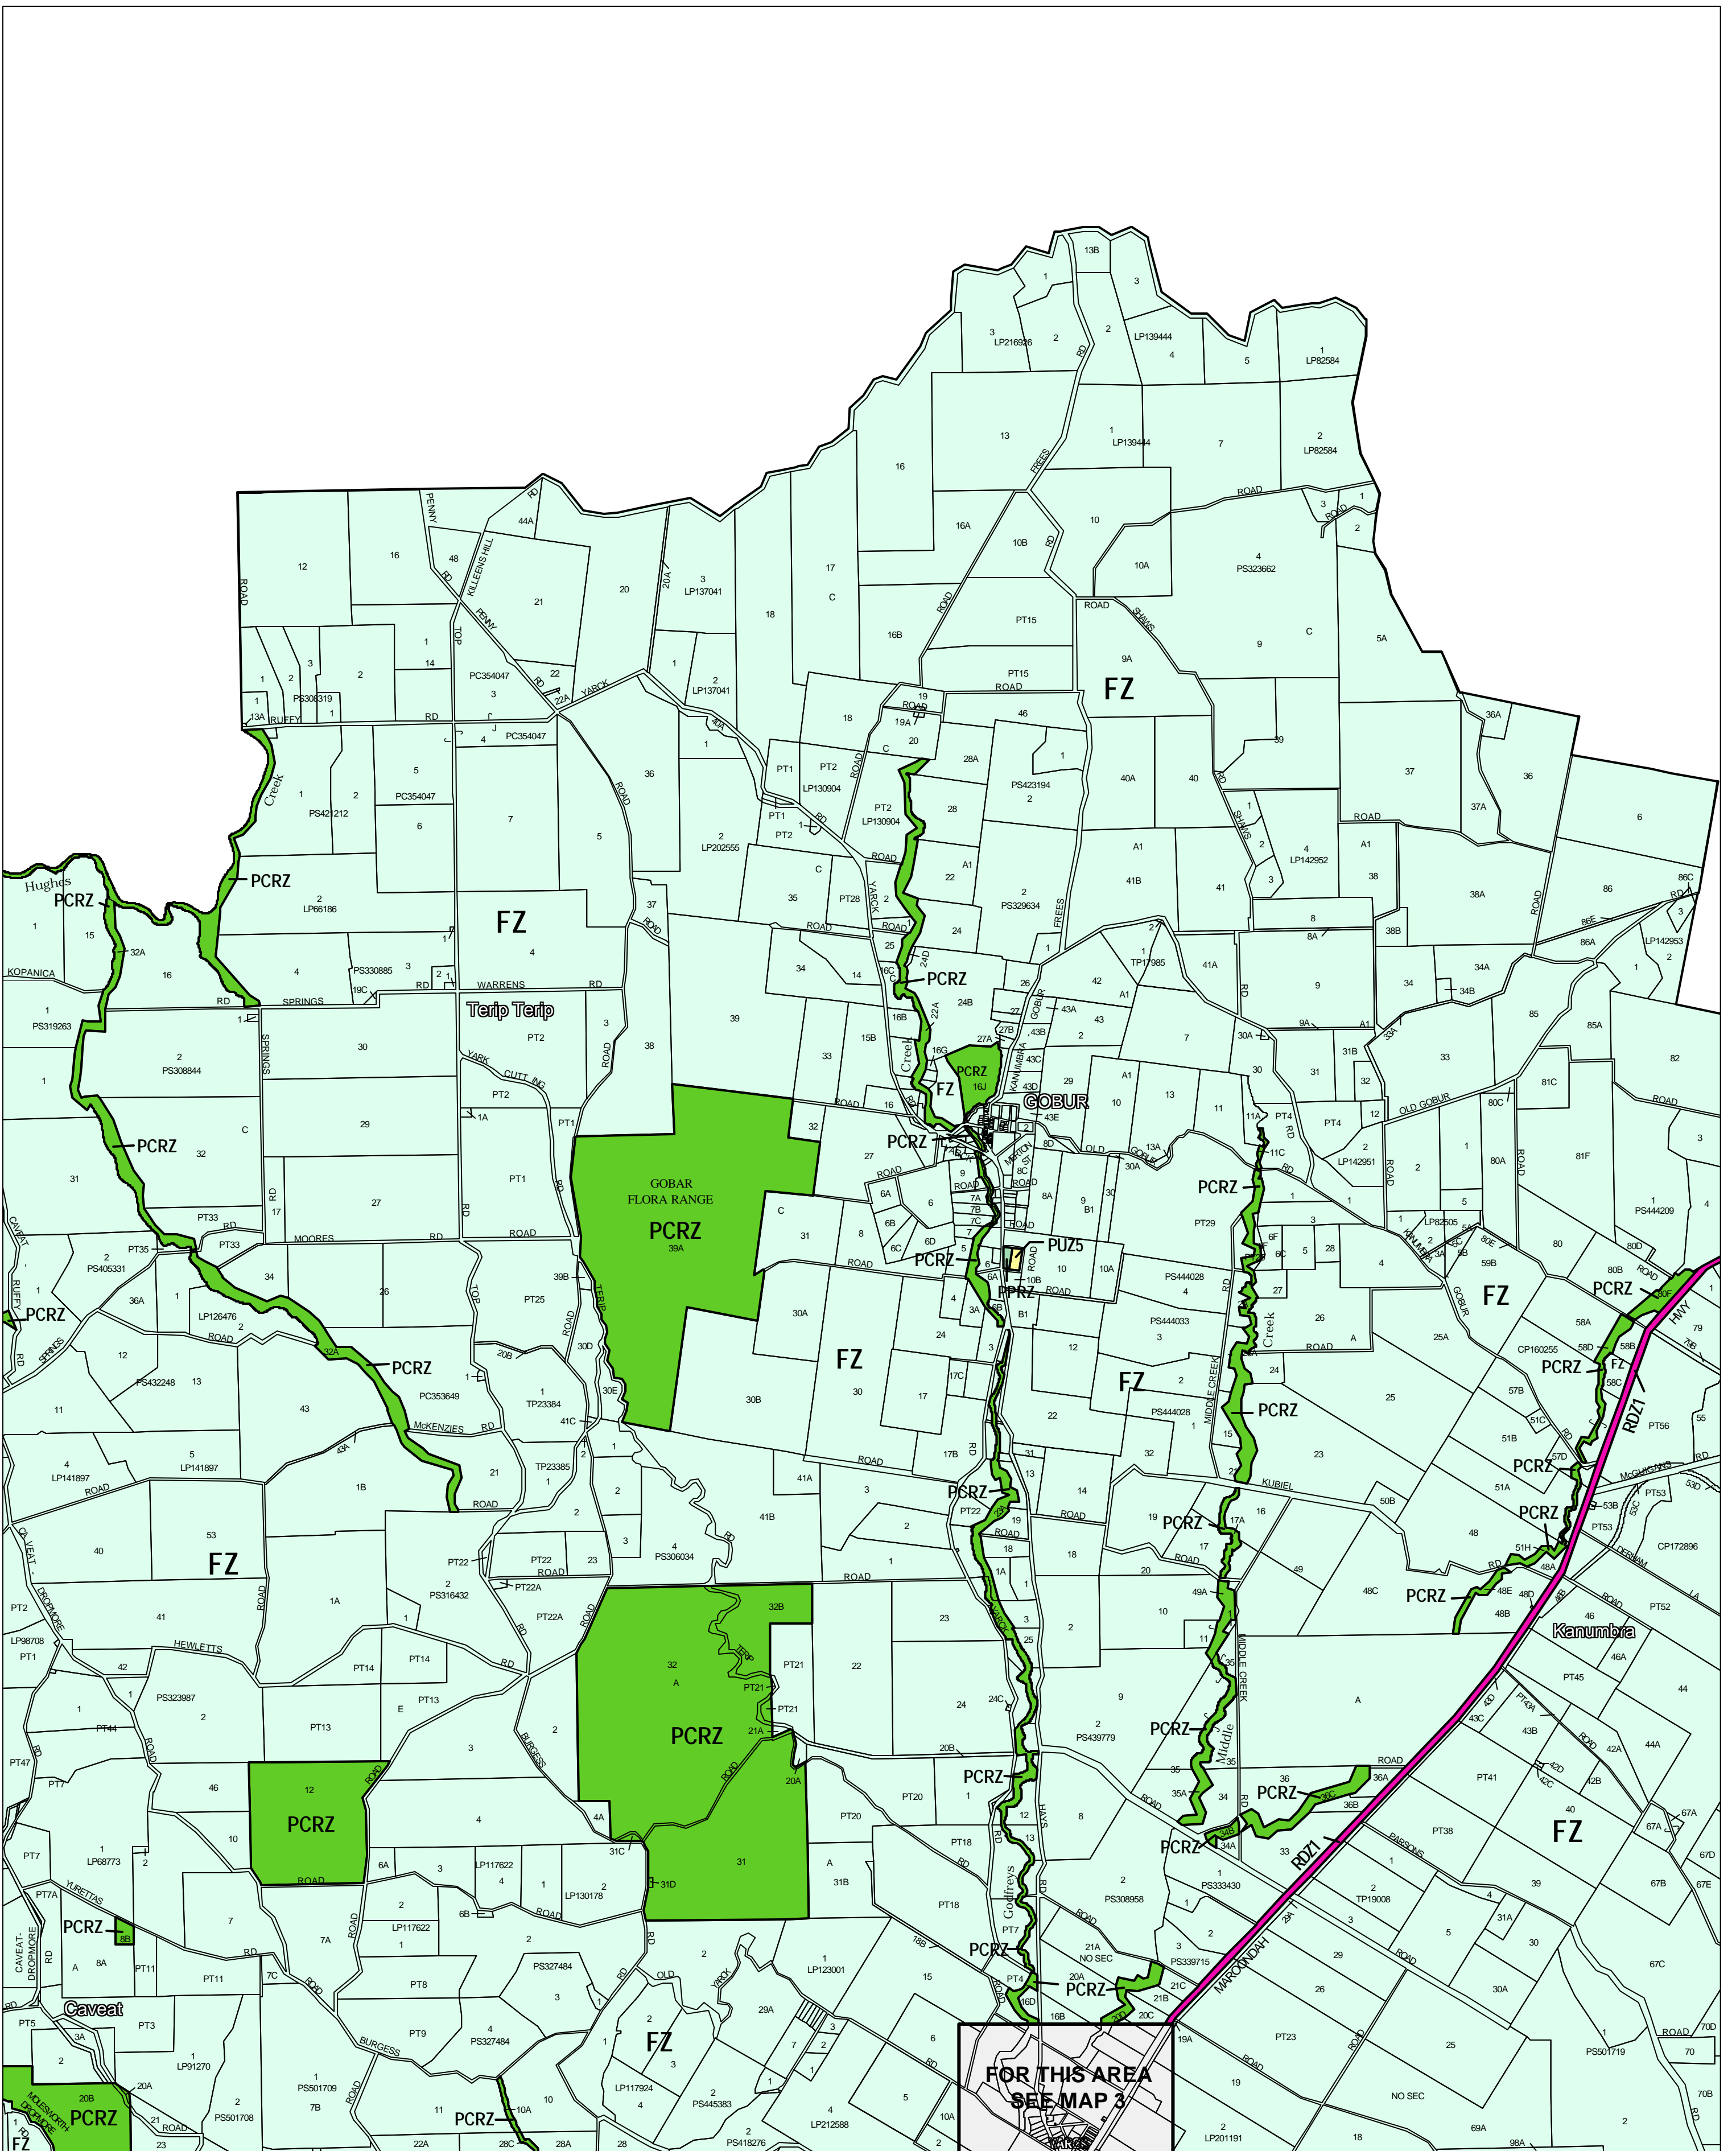

MURRINDINDI PLANNING SCHEME - LOCAL PROVISION

Public Land	
	Public Conservation And Resource Zone
	Public Park And Recreation Zone
	Public Use Zone
	Cemetery/Crematorium
	Road Zone Category 1
Rural	
	Farming Zone

AUSTRALIAN MAP GRID ZONE 55

FOR THIS AREA SEE MAP 3

Printed: 25/7/2006

AMENDMENT C18

ZONES

MAP No 2