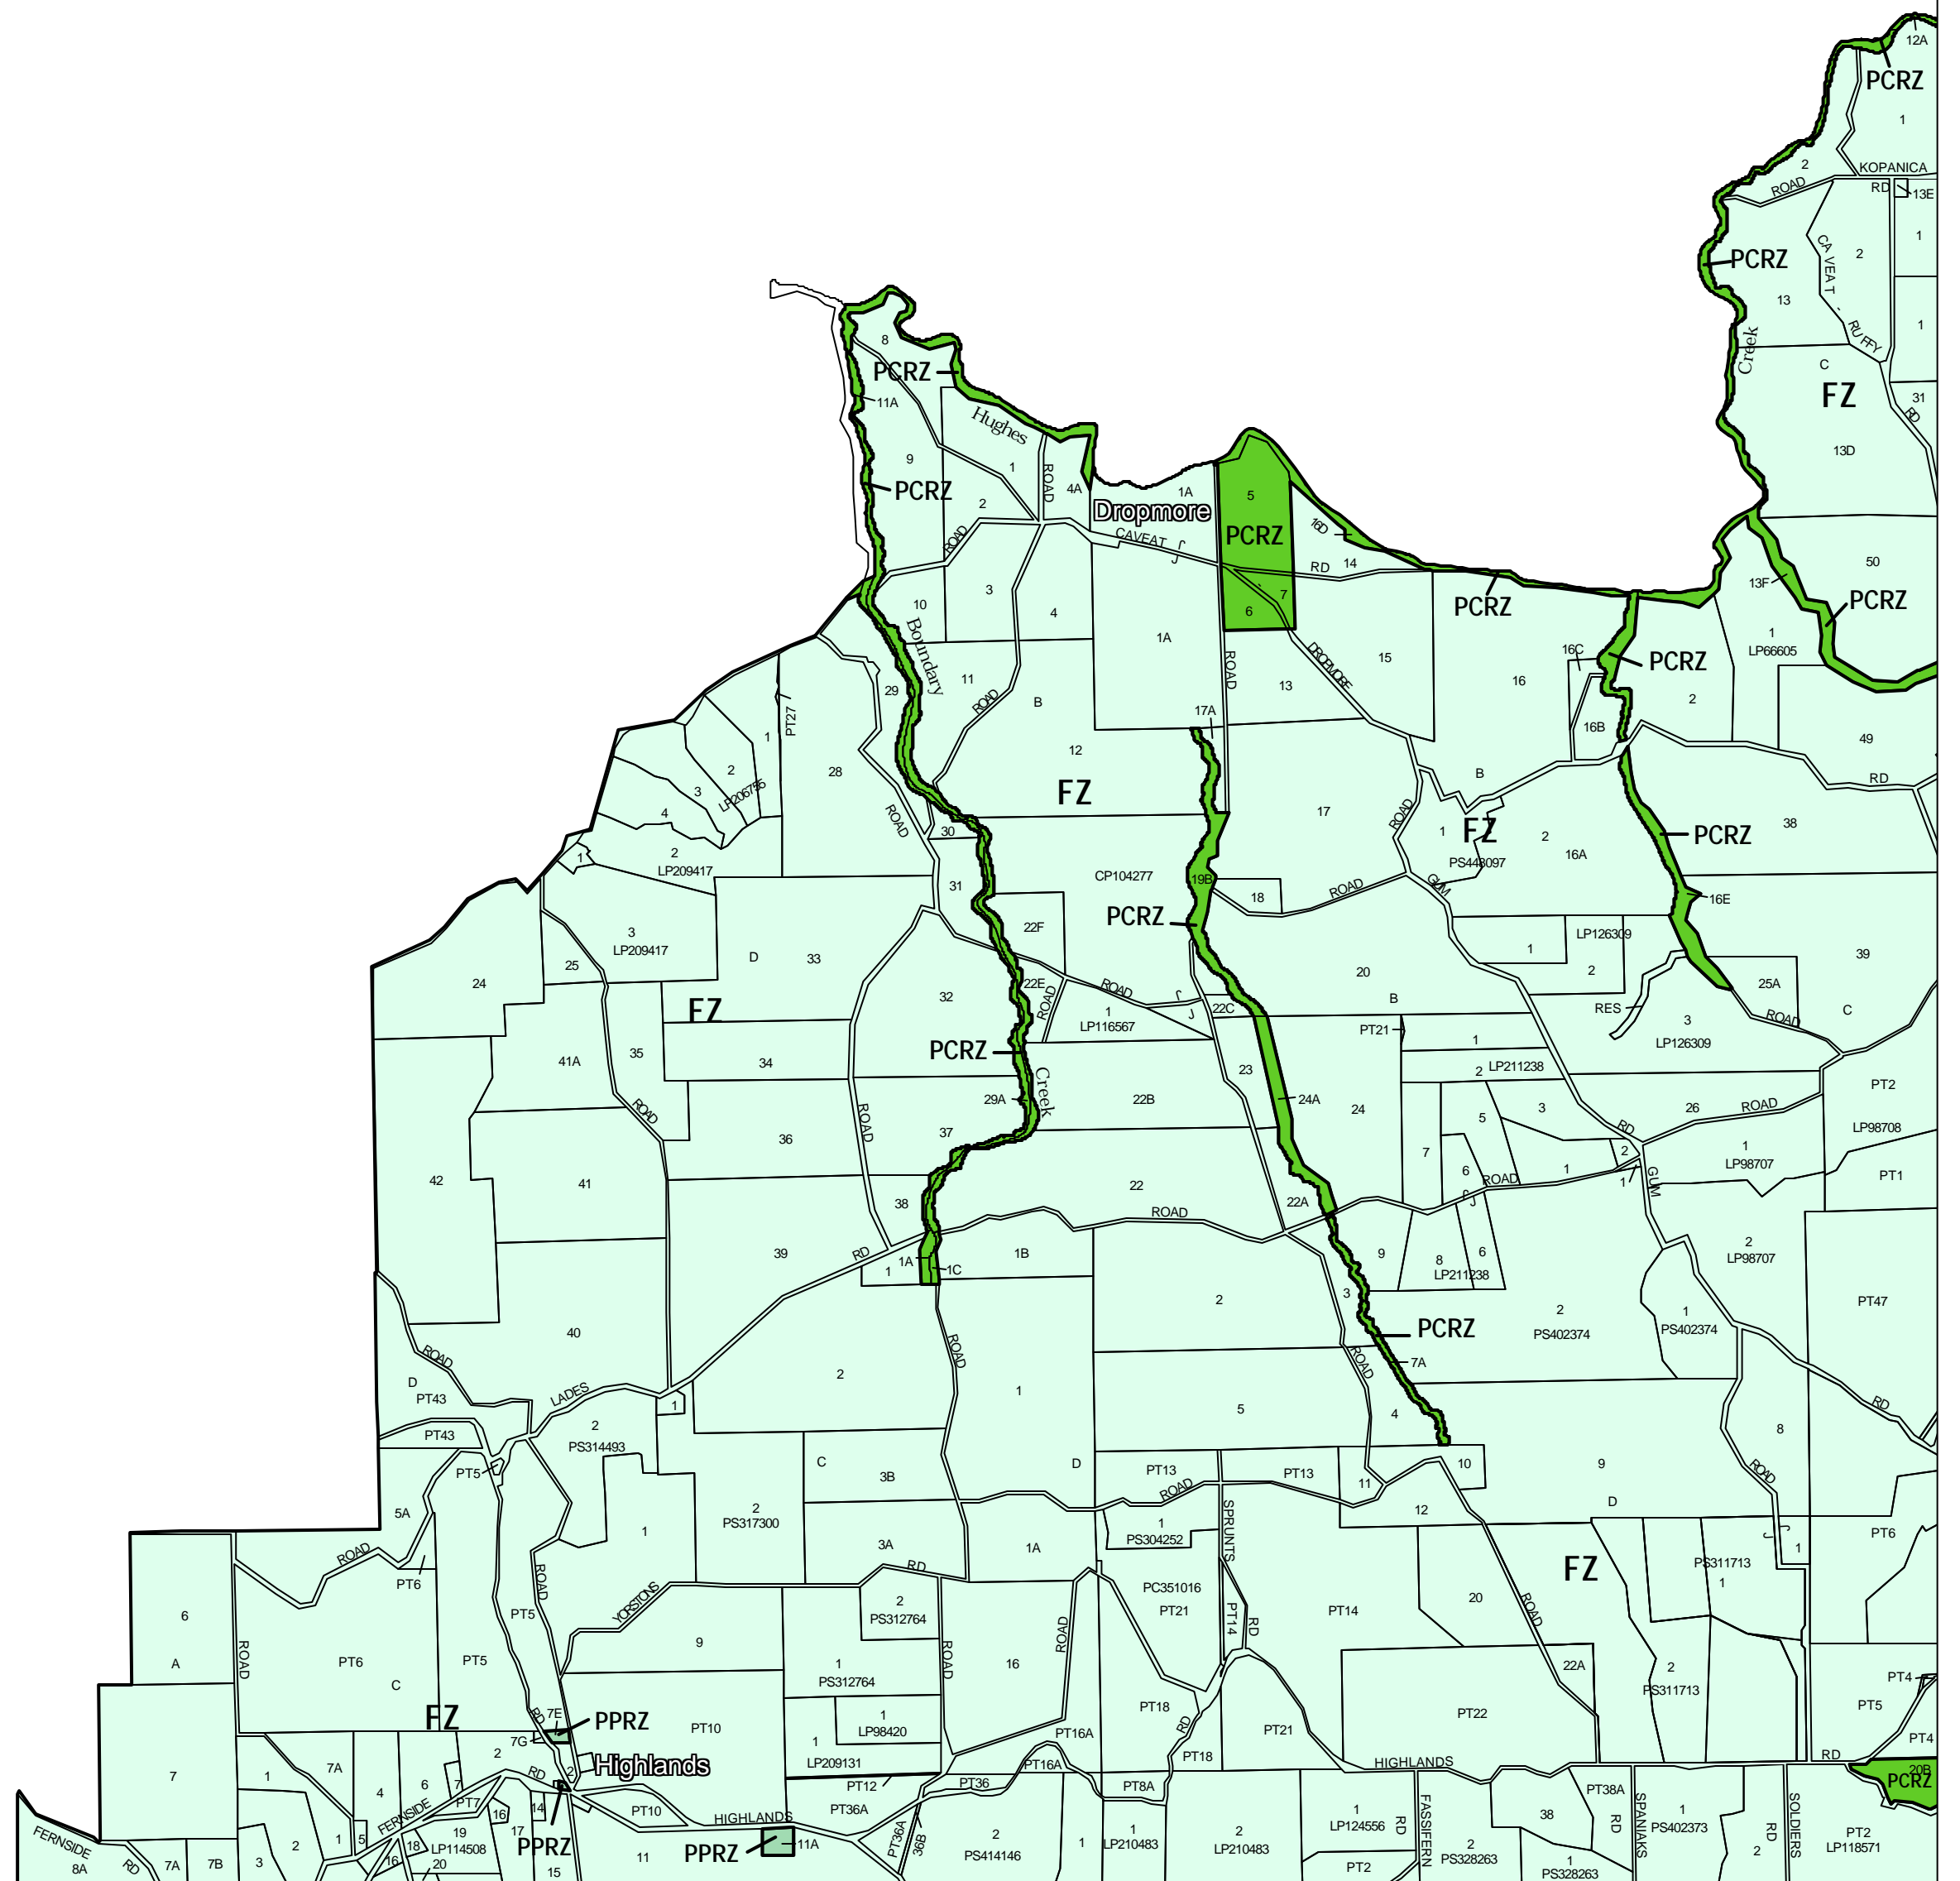

MURRINDINDI PLANNING SCHEME - LOCAL PROVISION

AUSTRALIAN MAP GRID ZONE 55

Printed: 25/7/2006

AMENDMENT C18

ZONES

MAP No 1