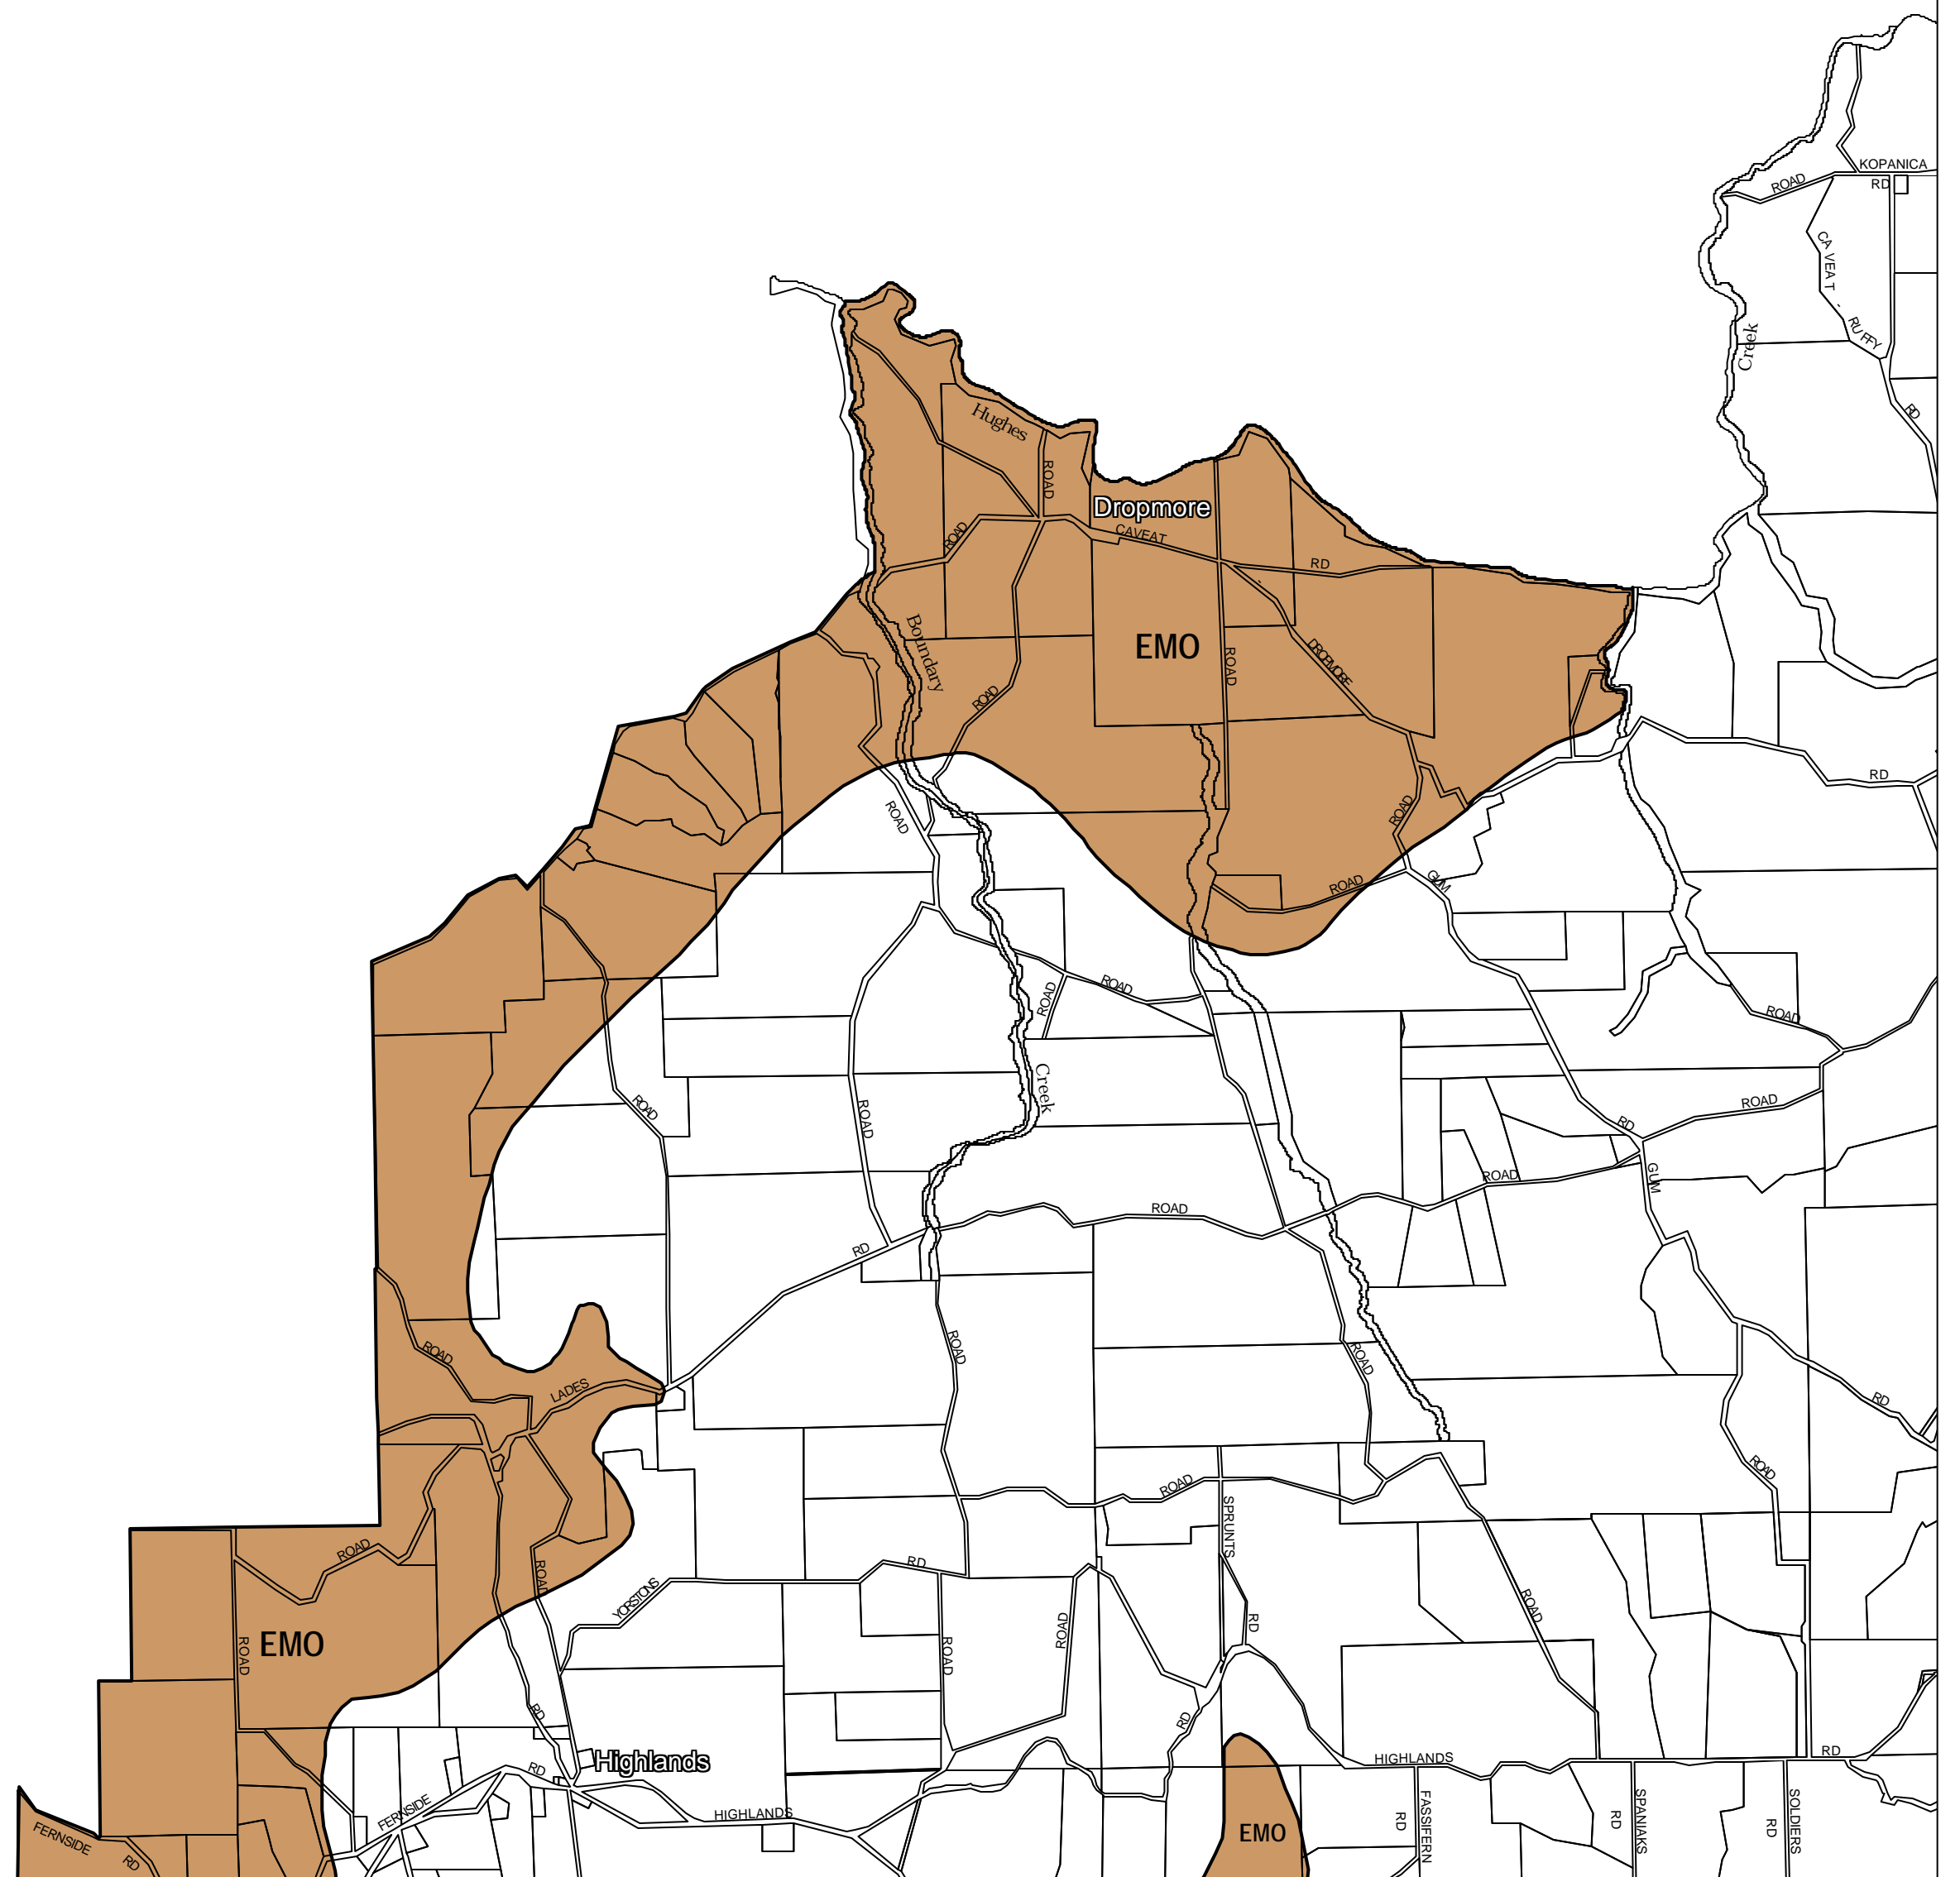

MURRINDINDI PLANNING SCHEME - LOCAL PROVISION

Overlays

EMO Erosion Management Overlay

AUSTRALIAN MAP GRID ZONE 55

Printed: 11/7/2007

AMENDMENT C11