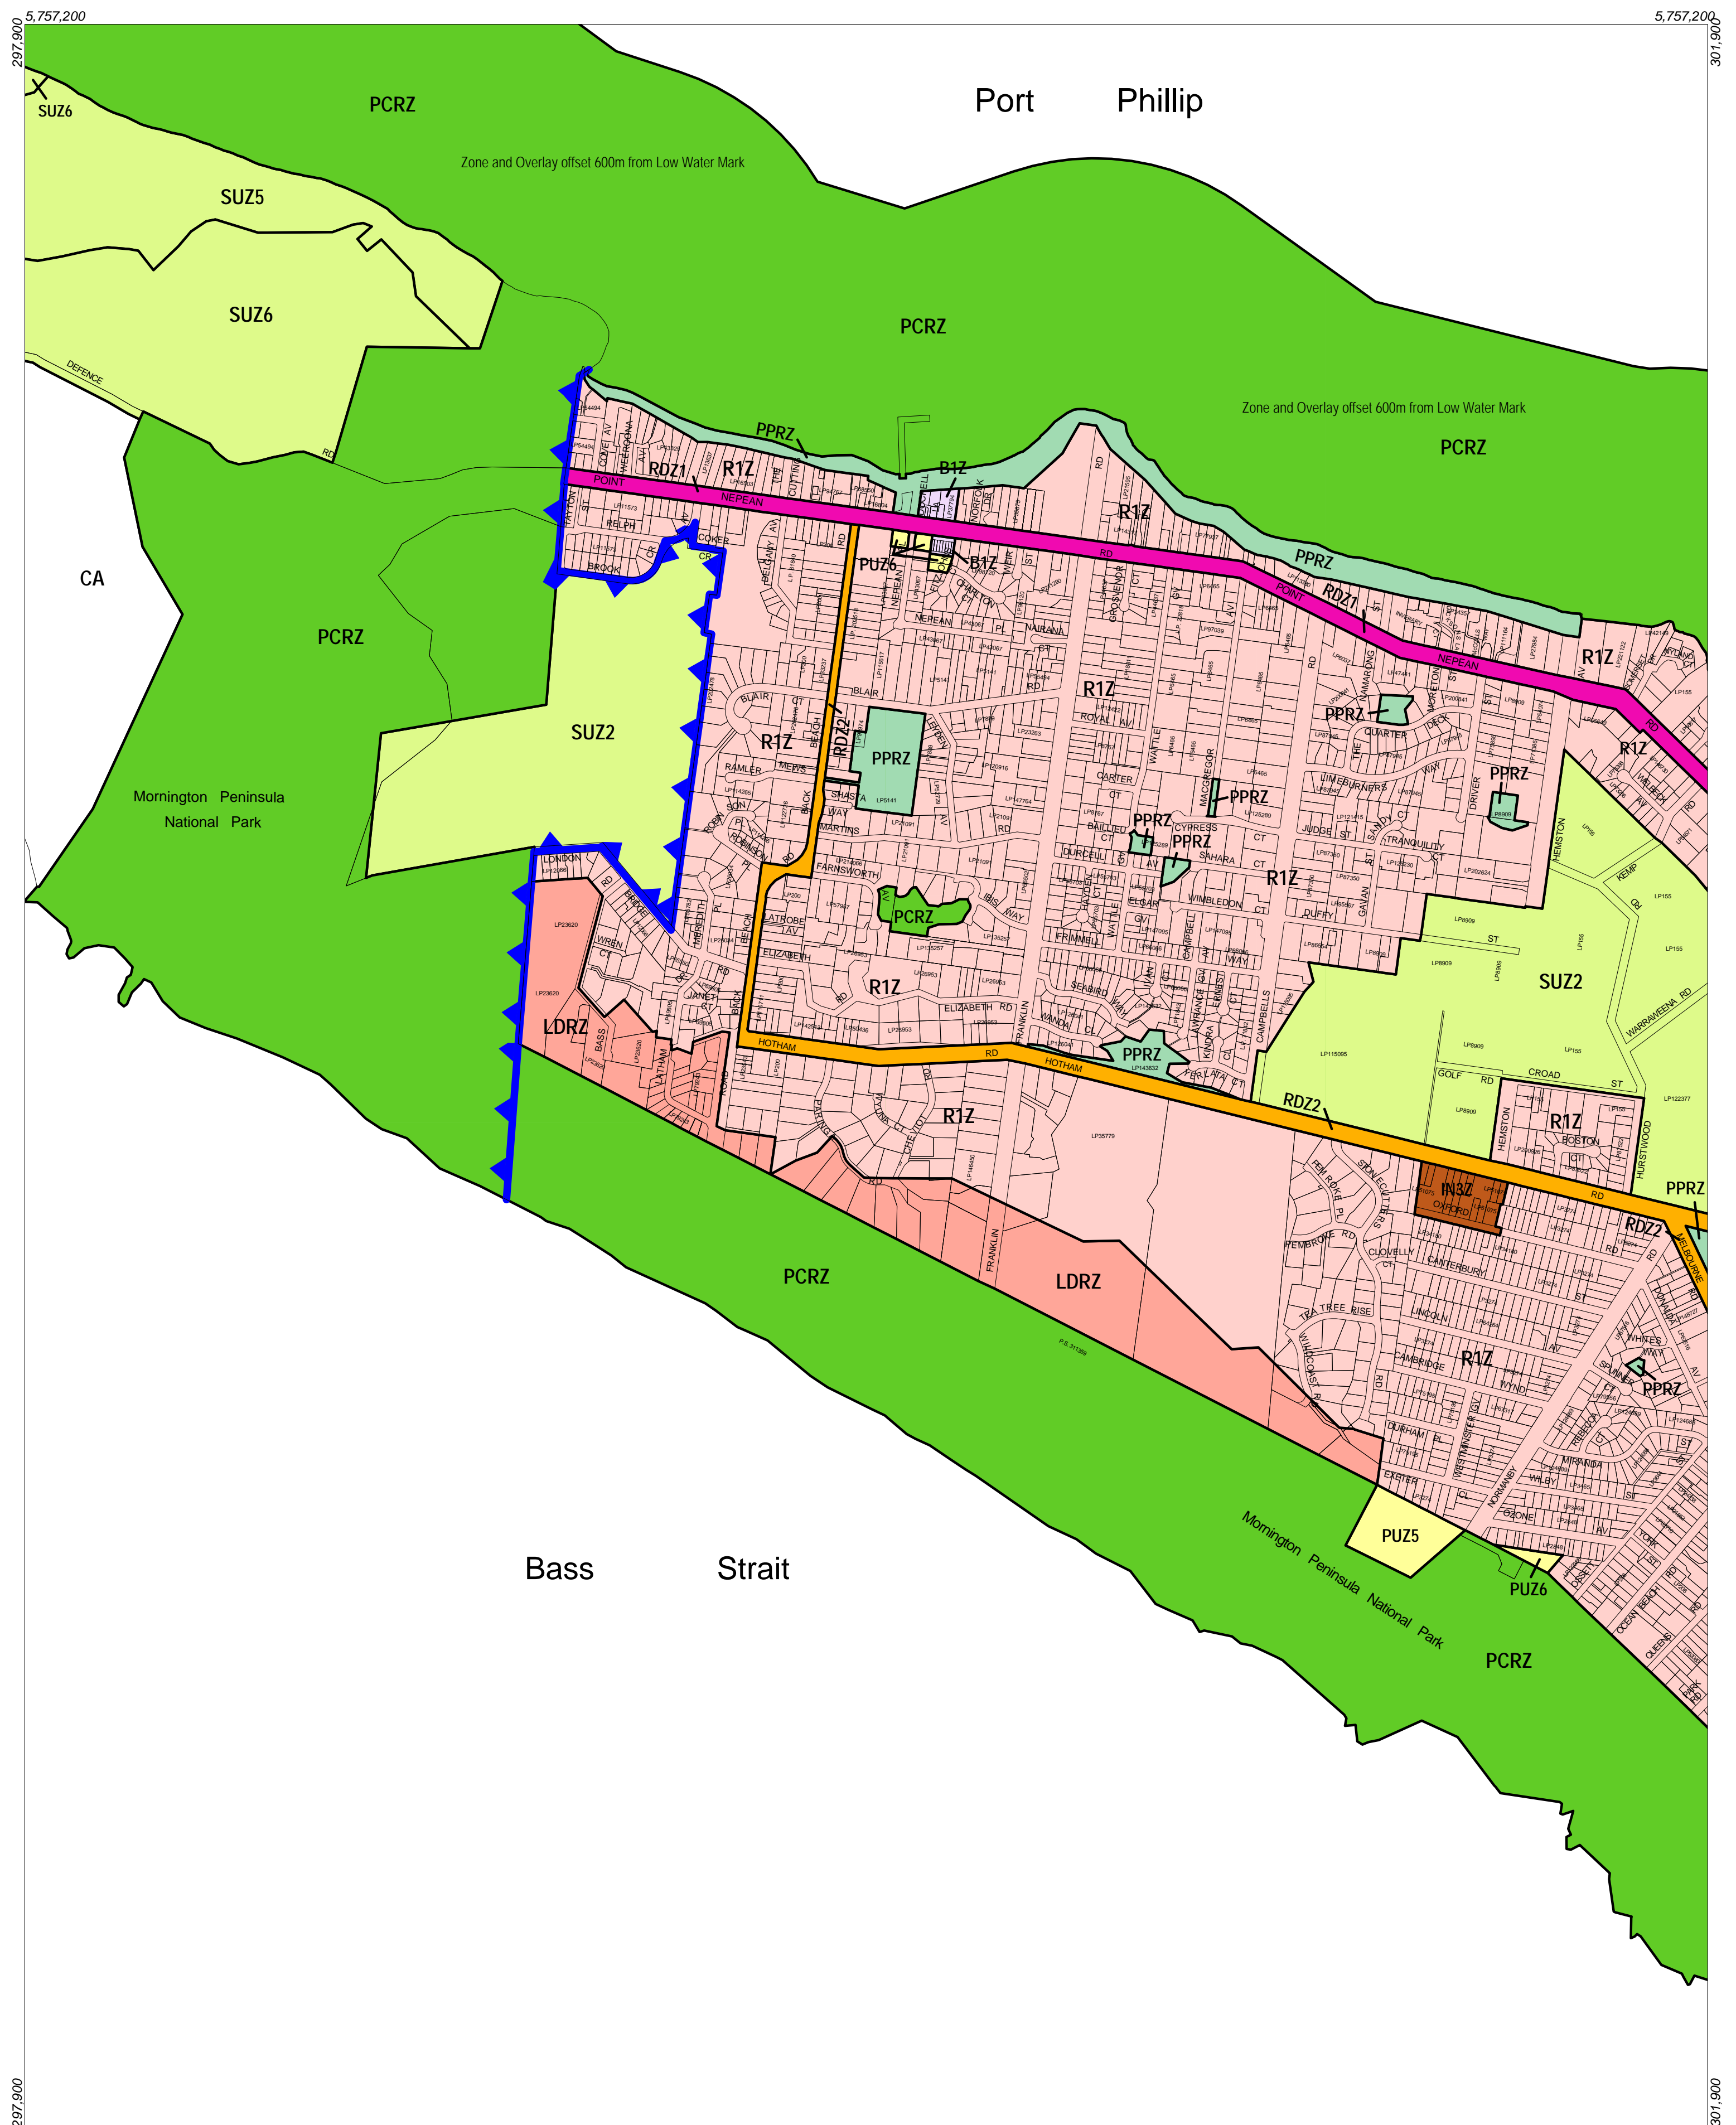

MORNINGTON PENINSULA PLANNING SCHEME - LOCAL PROVISION

Business	Road Zone Category 2
B1Z Business 1 Zone	RDZ2 Road Zone Category 2
Industrial	Residential
I3Z Industrial 3 Zone	LDRZ Low Density Residential Zone
Public Land	R1Z Residential 1 Zone
PCRZ Public Conservation And Resource Zone	Special Purpose
PPRZ Public Park And Recreation Zone	SUZ2 Special Use Zone 2
PUZ5 Public Use Zone Cemetery/crematorium	SUZ5 Special Use Zone 5
PUZ6 Public Use Zone Local Government	SUZ6 Special Use Zone 6
RDZ1 Road Zone Category 1	Commonwealth Land
	CA Commonwealth Land Not Controlled By Planning Scheme

200 0 200 400 600 800 1000 m

AUSTRALIAN MAP GRID ZONE 55

Amendment C48
Printed: 17/9/2004

INDEX TO ADJOINING METRIC SERIES MAP