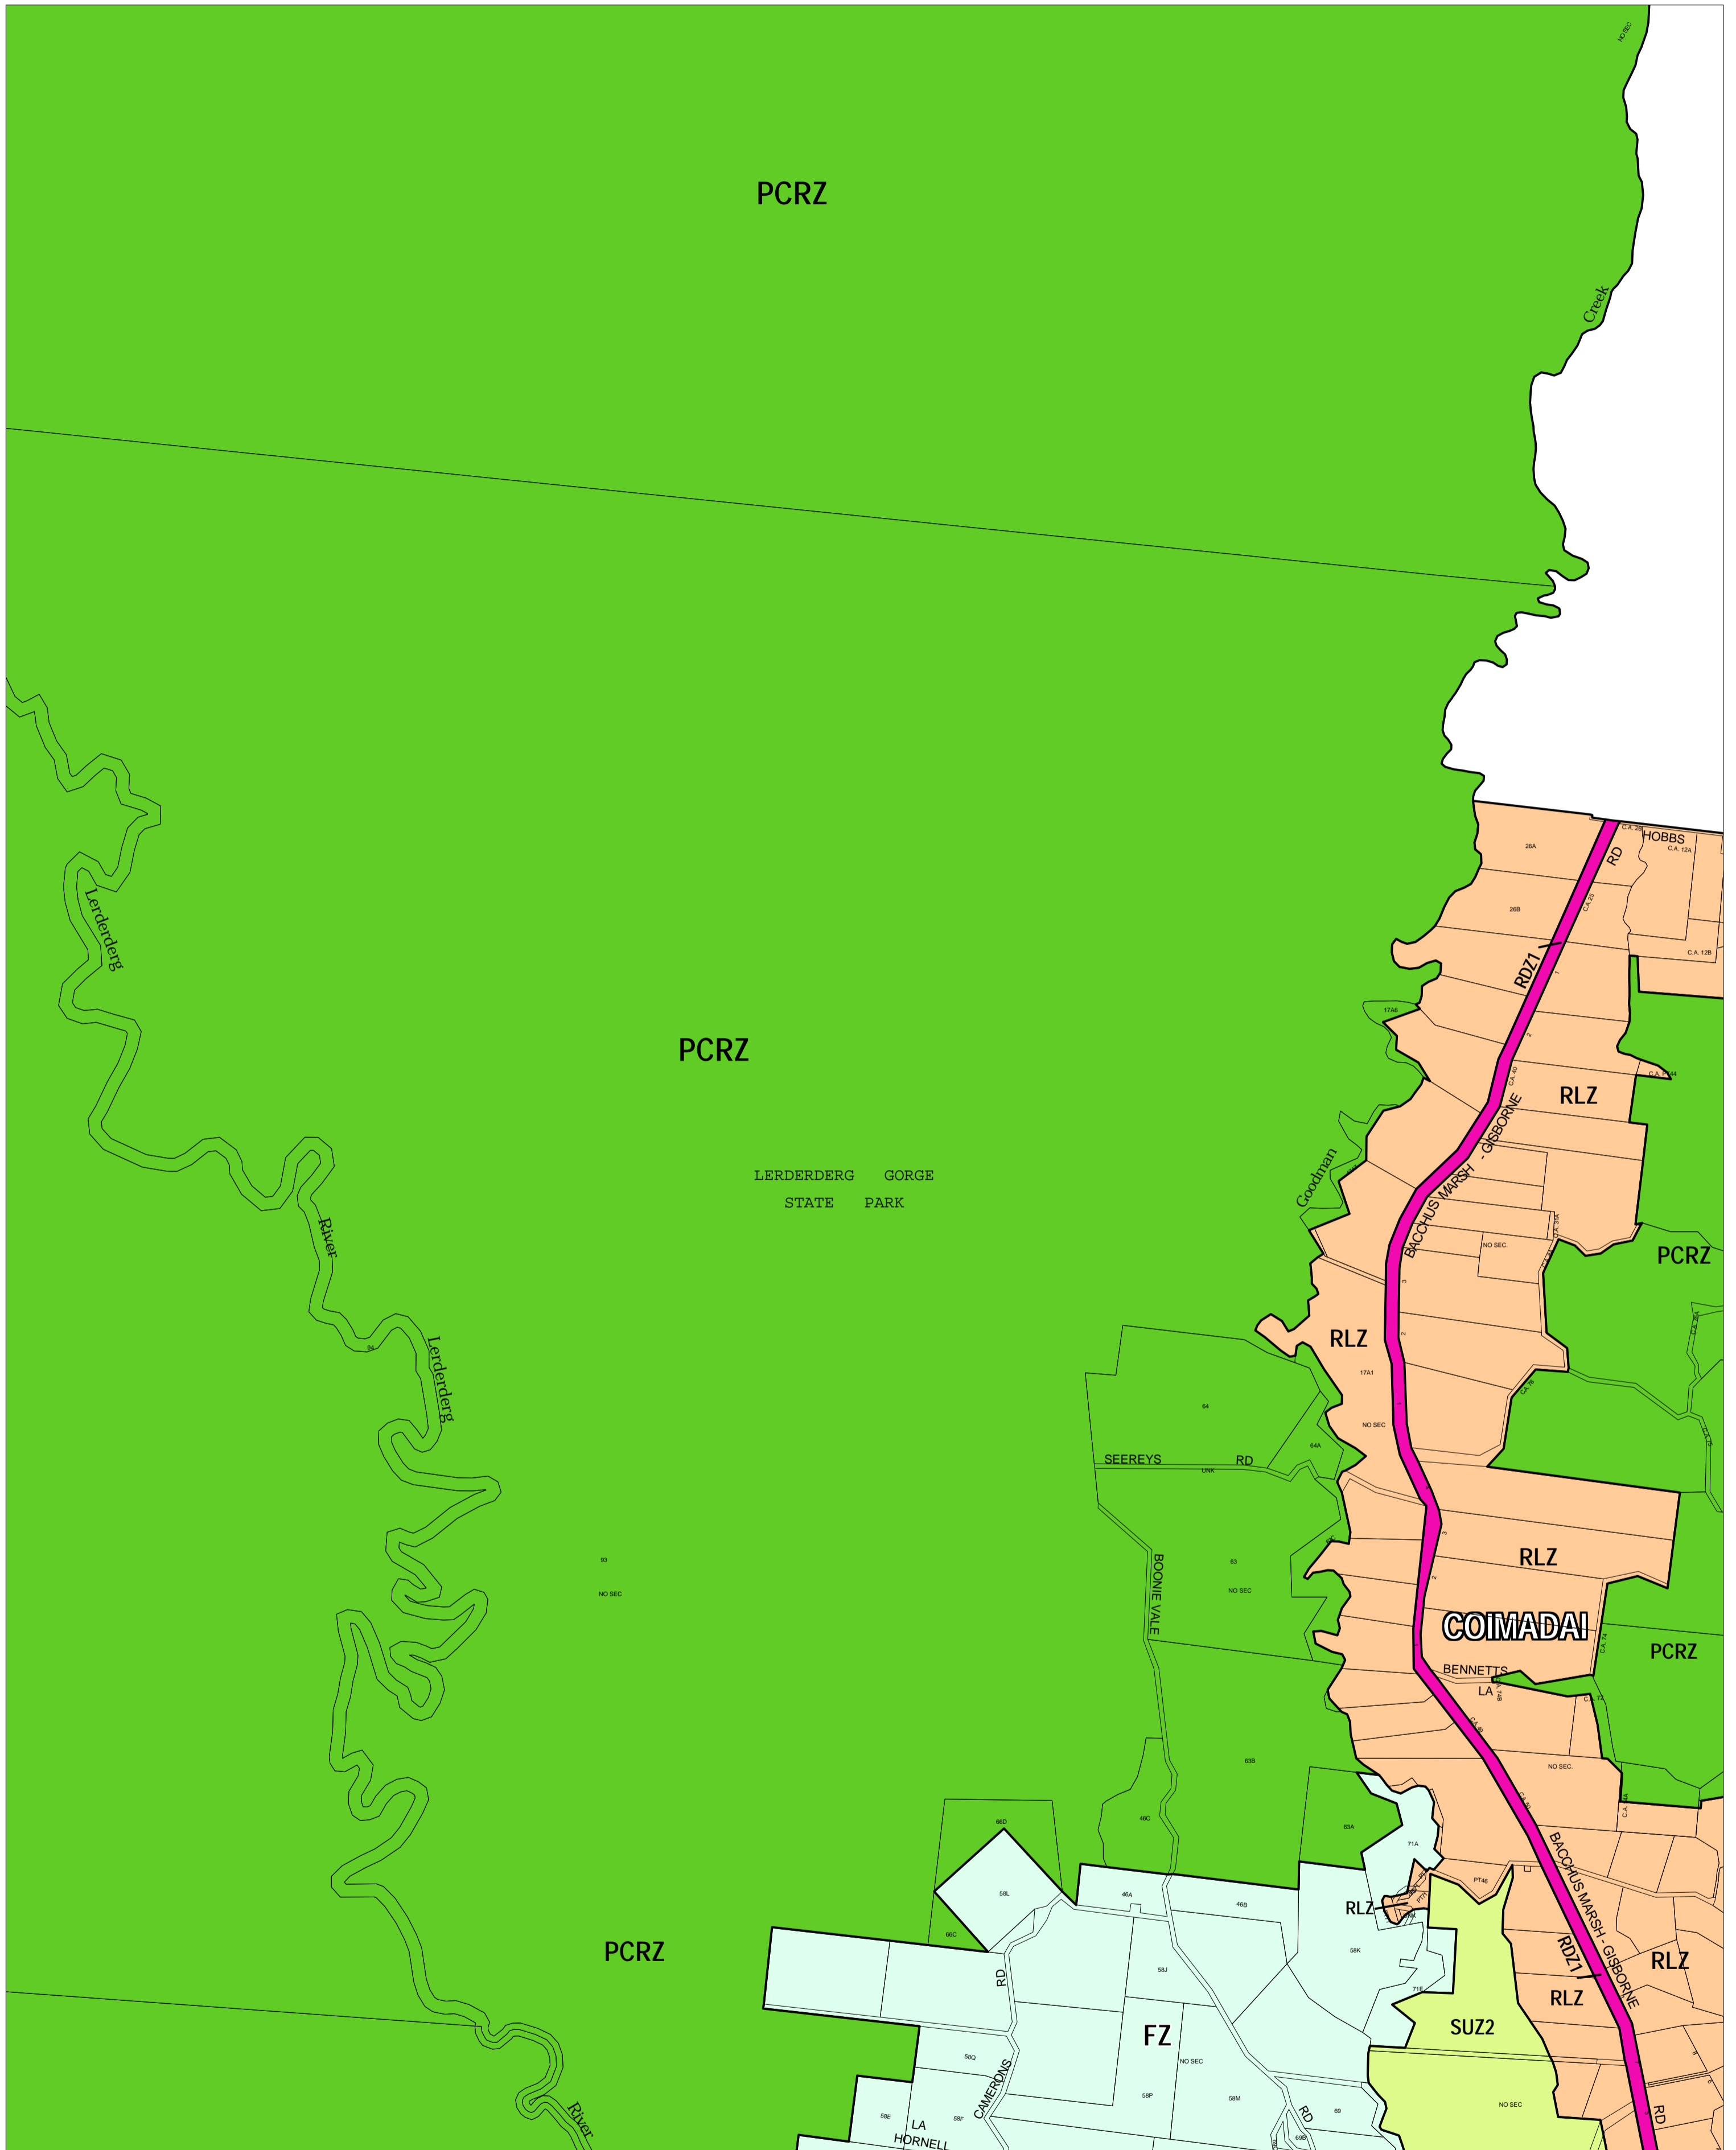

MOORABOOL PLANNING SCHEME - LOCAL PROVISION

AUSTRALIAN MAP GRID ZONE 55

Printed: 9/7/2007

AMENDMENT C50