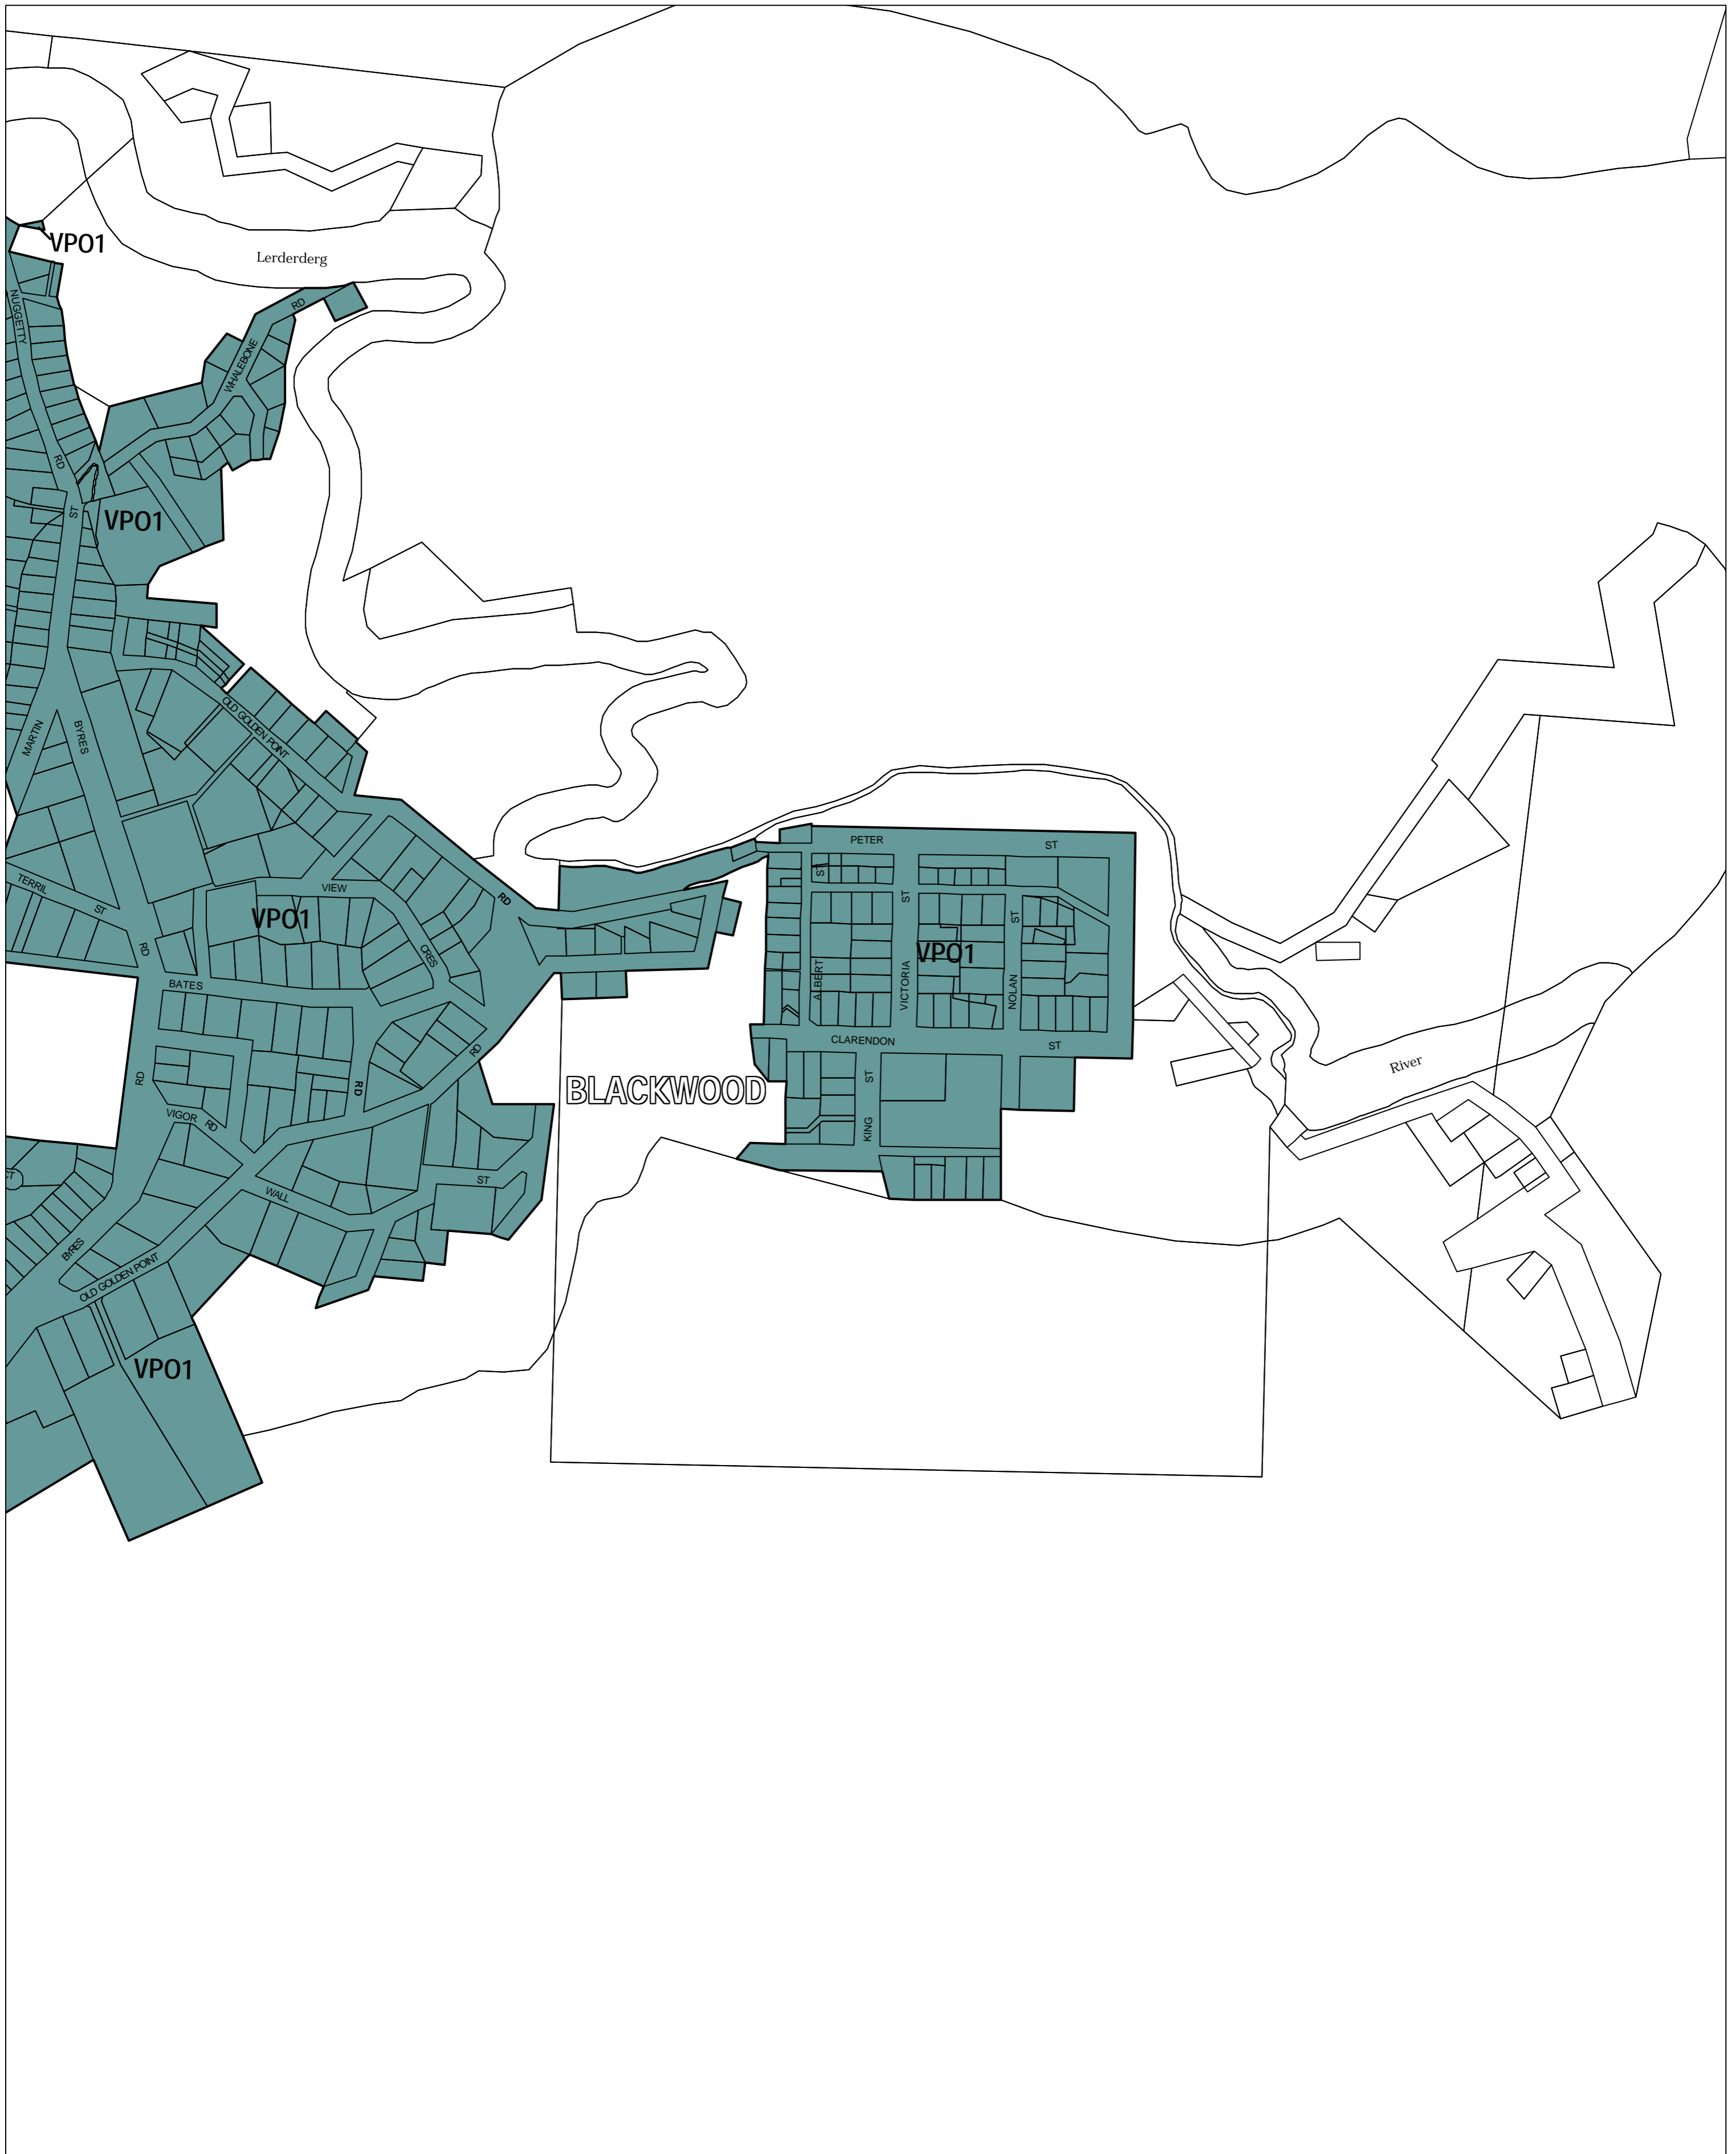

MOORABOOL PLANNING SCHEME - LOCAL PROVISION