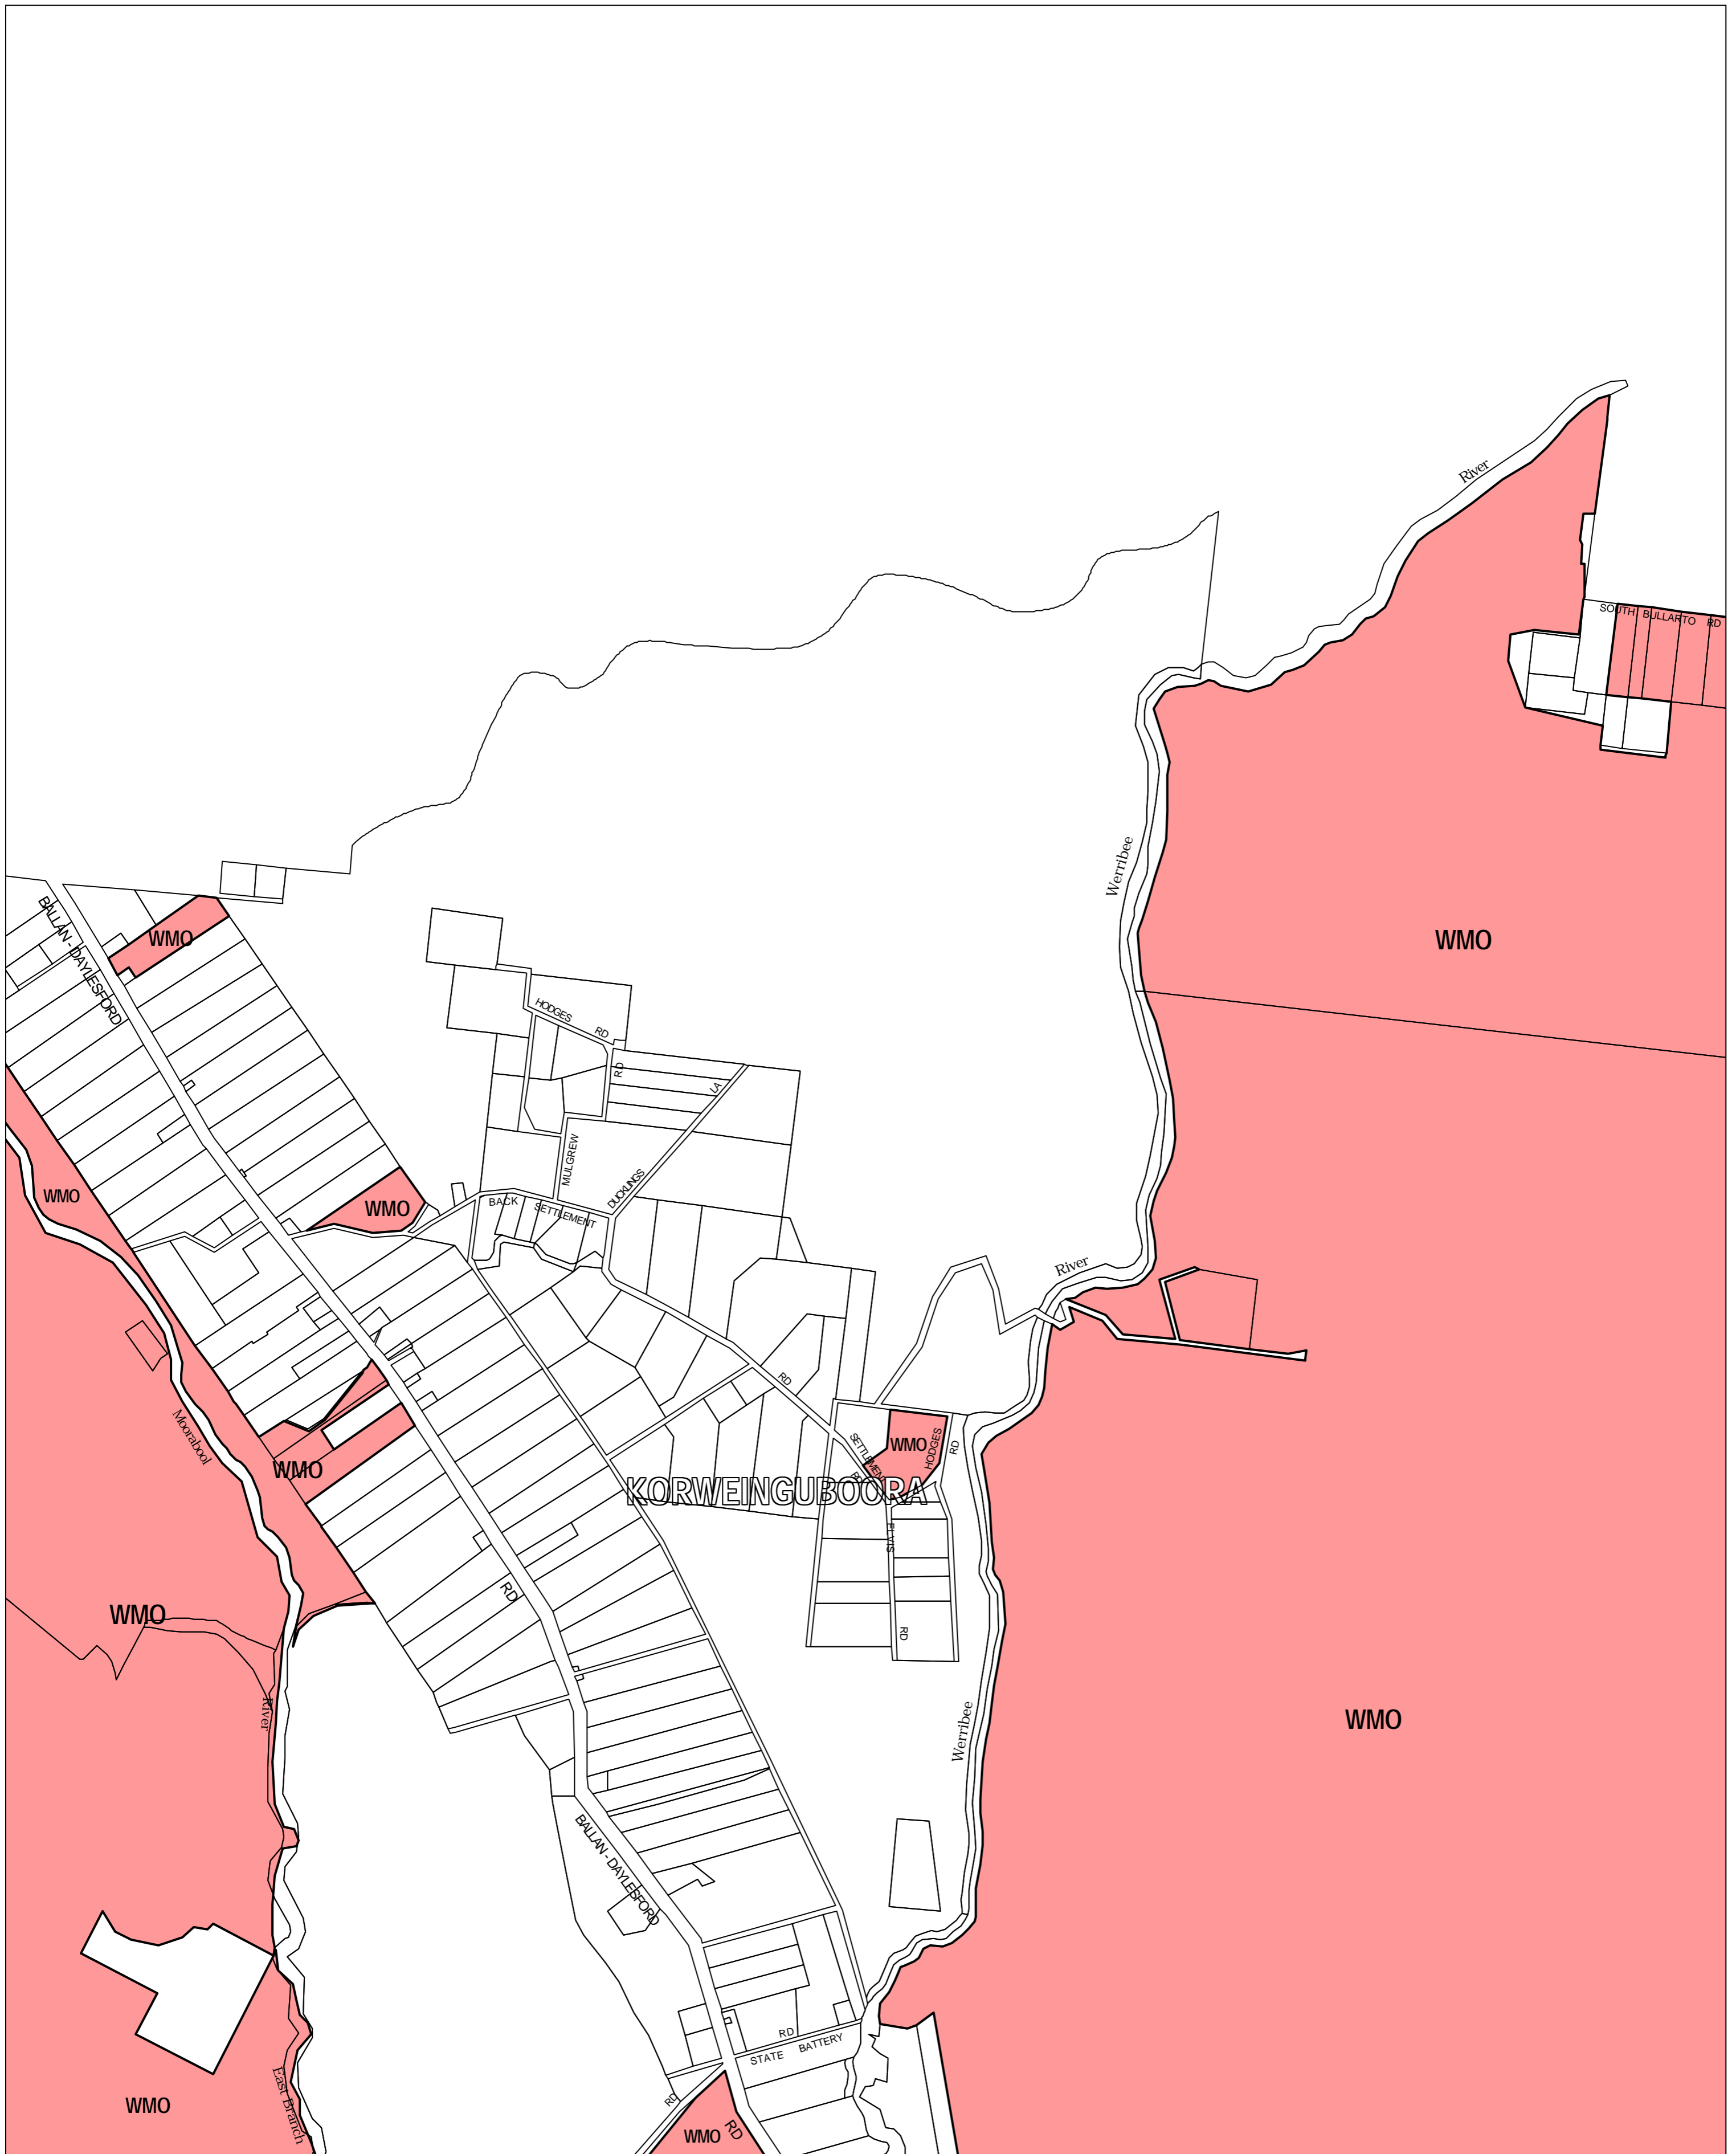

MOORABOOL PLANNING SCHEME - LOCAL PROVISION

Overlays

Wildfire Management Overlay

AUSTRALIAN MAP GRID ZONE 55

Printed: 12/6/2007