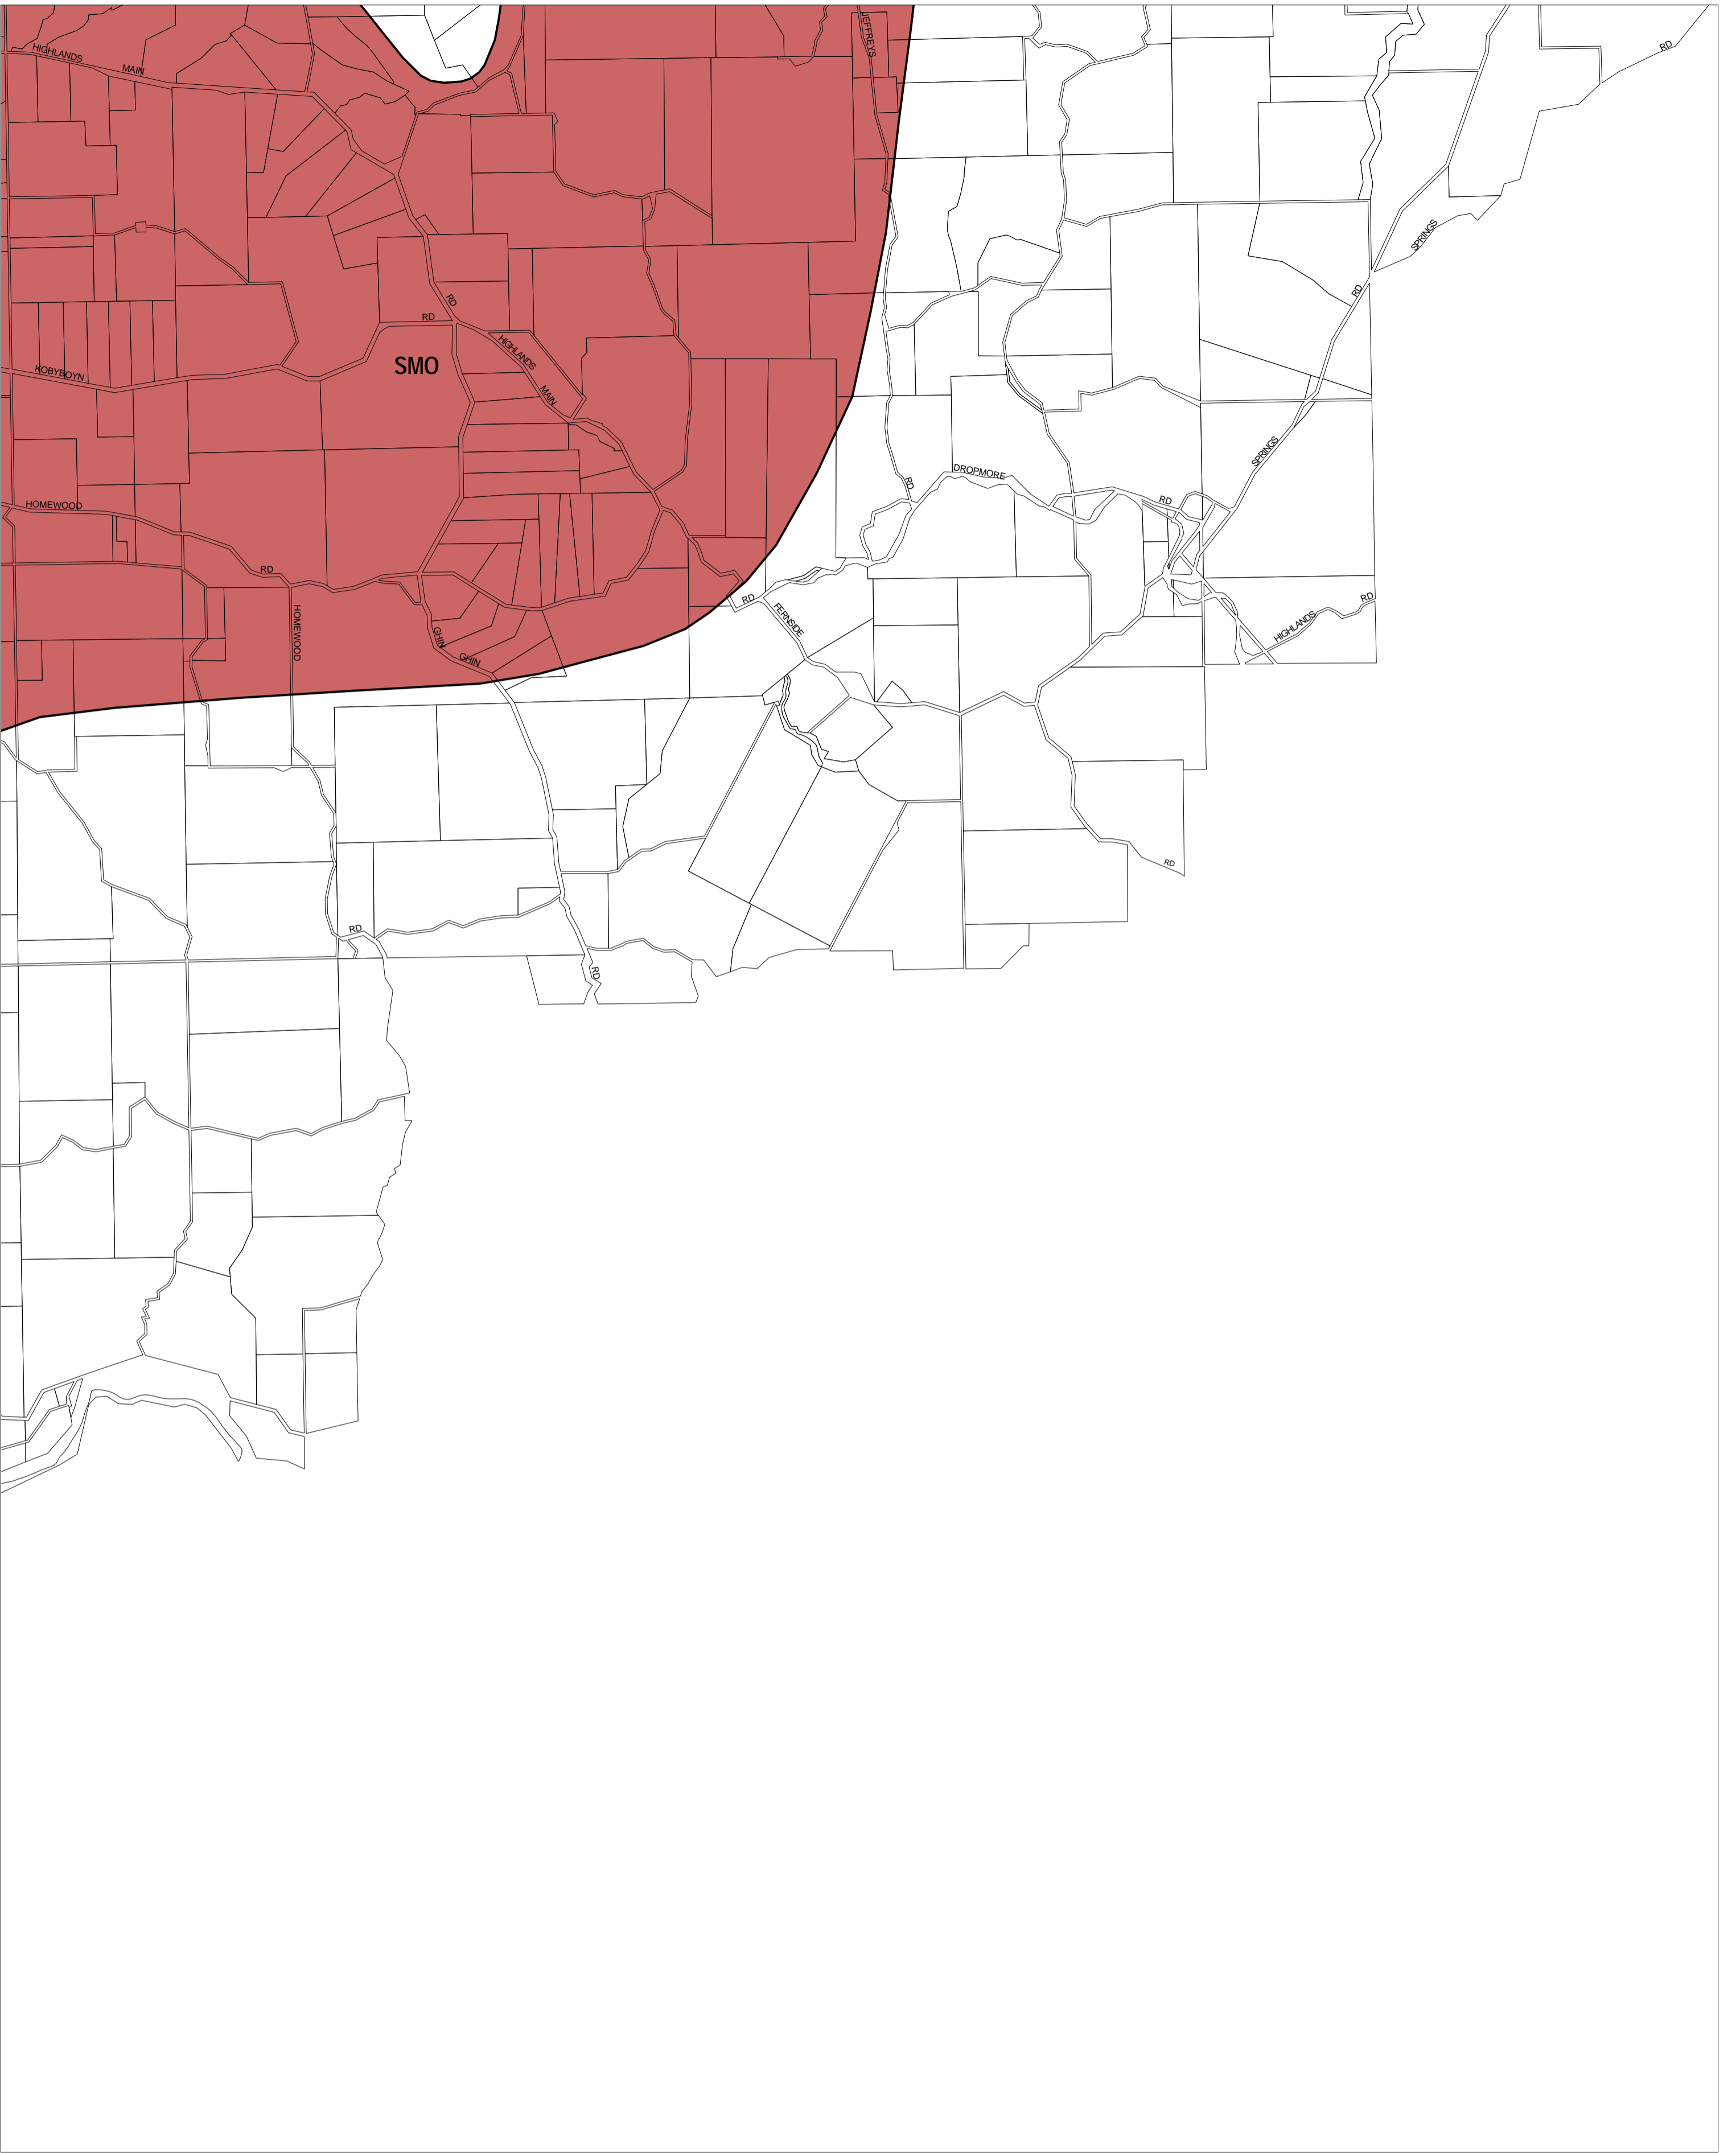

MITCHELL PLANNING SCHEME - LOCAL PROVISION

Overlays

SMO Salinity Management Overlay

Printed: 30/7/2007