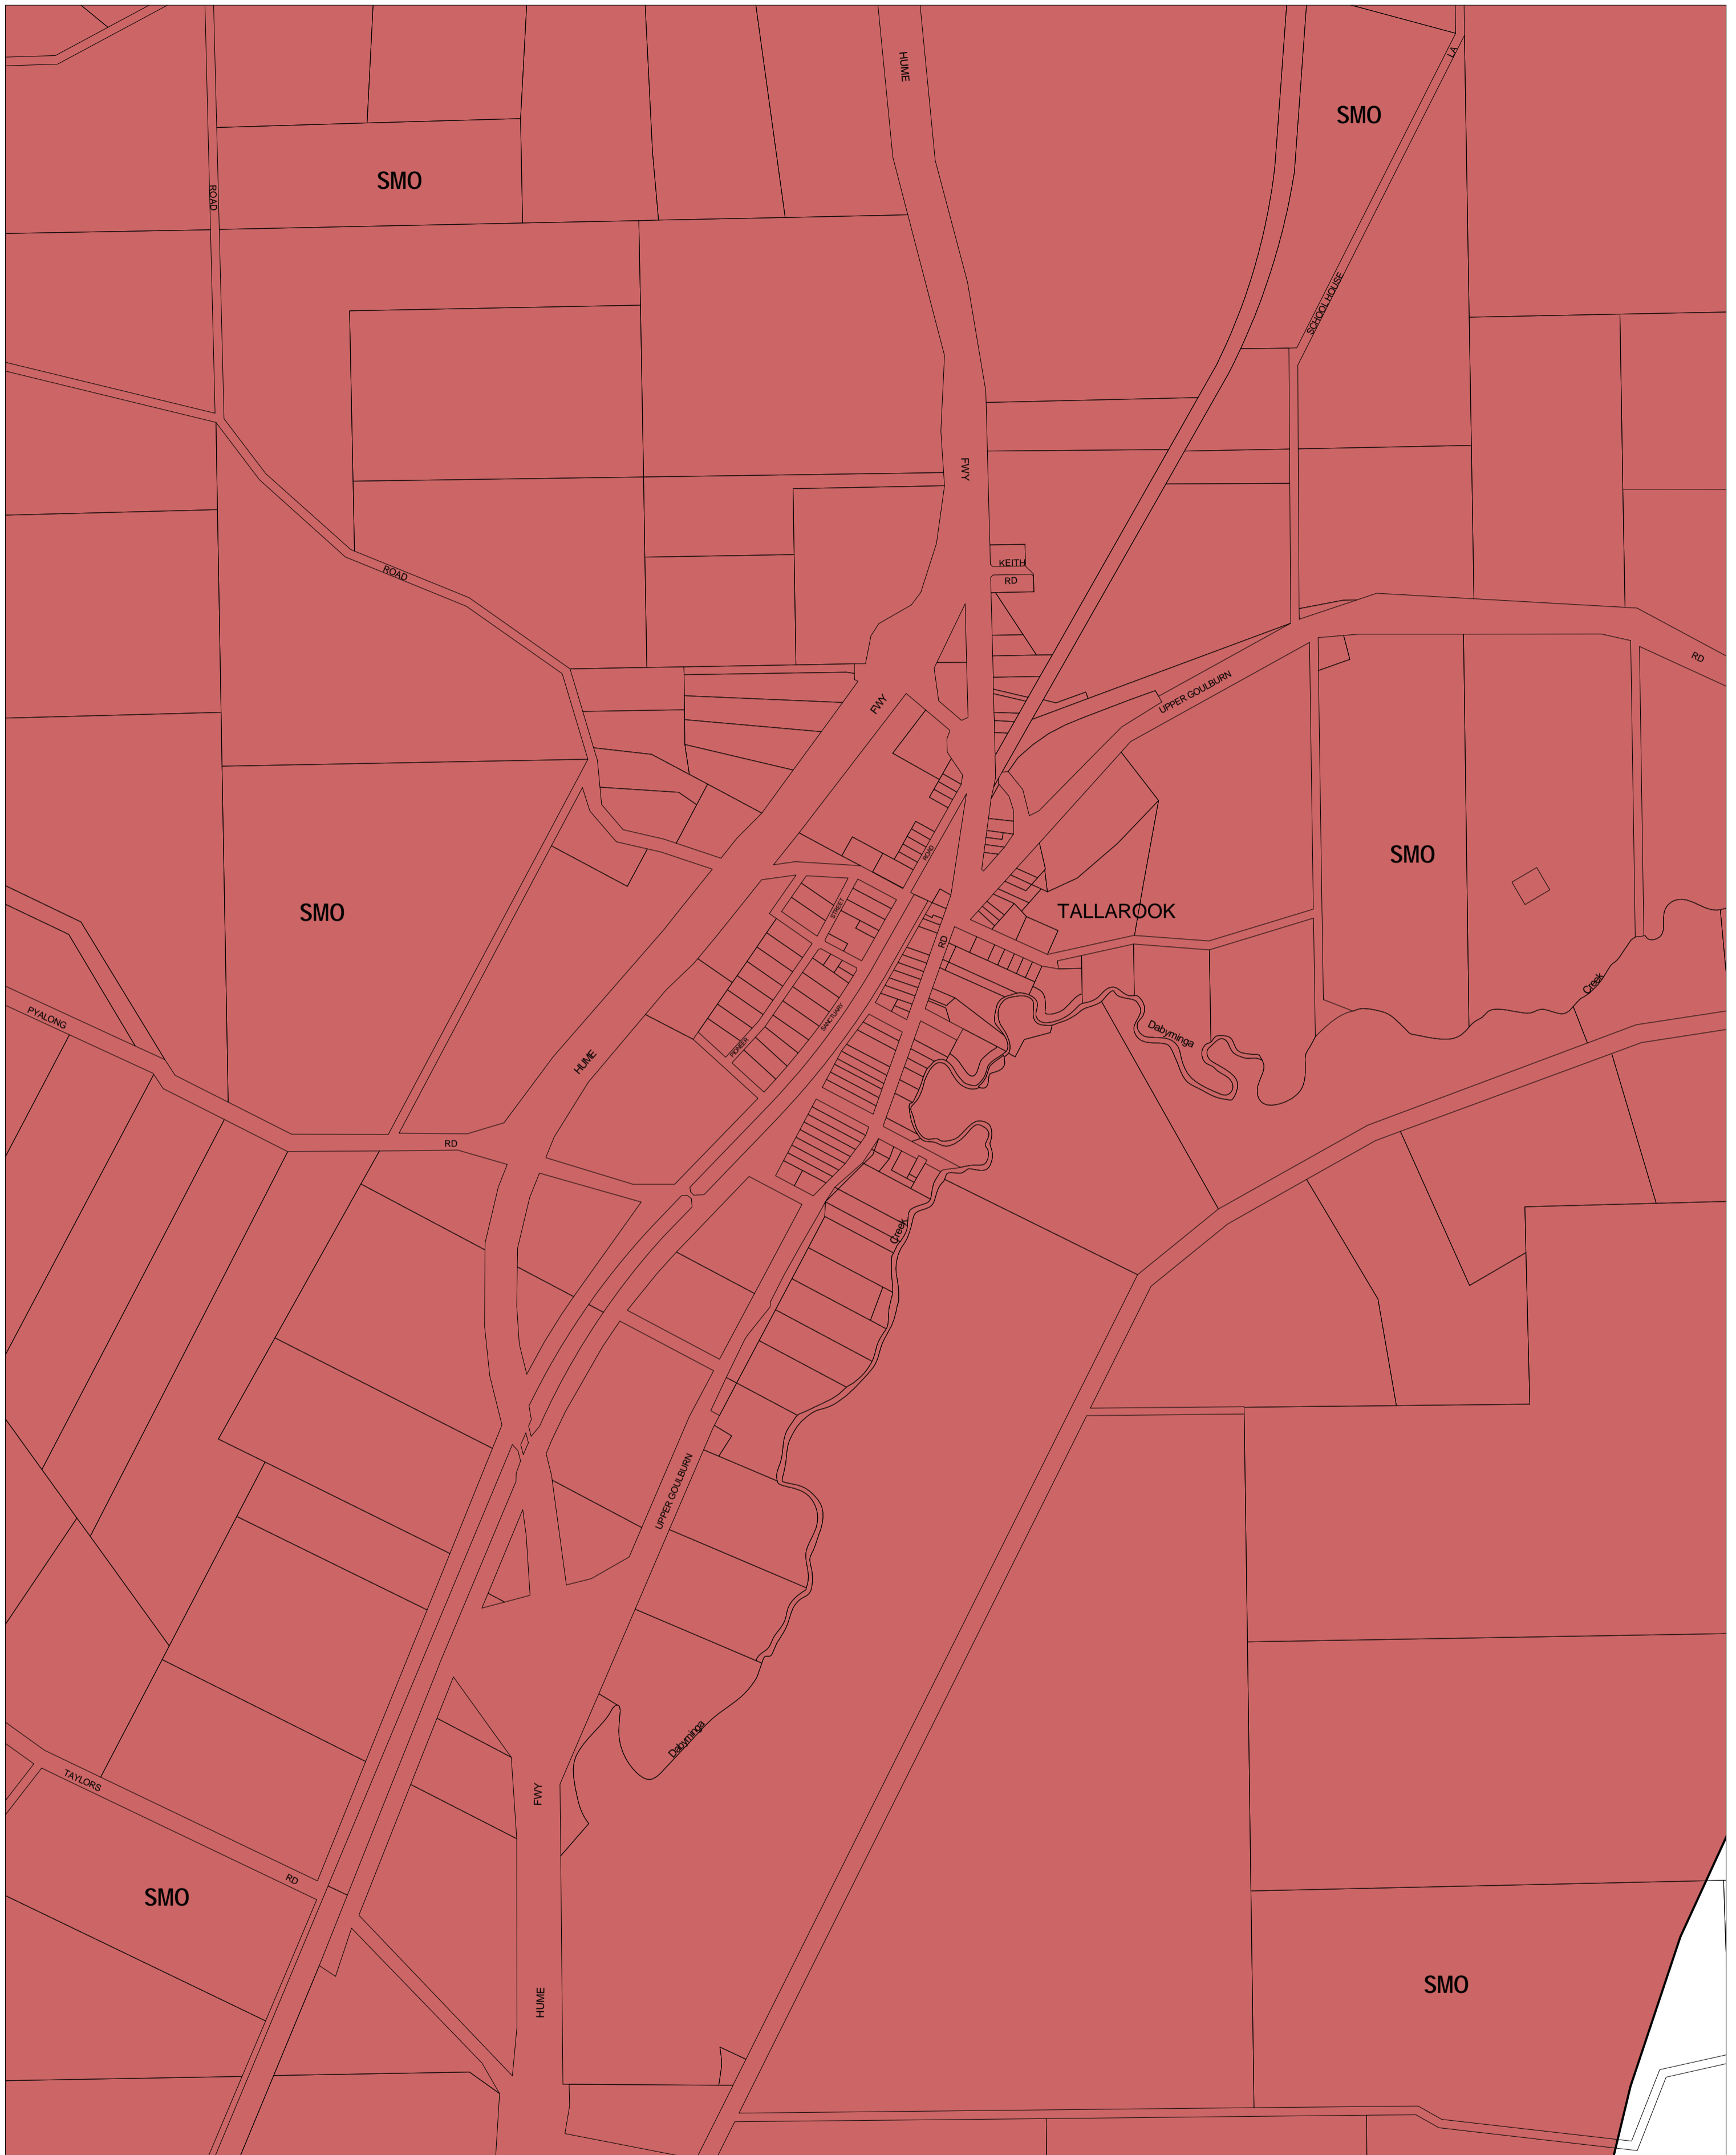

MITCHELL PLANNING SCHEME - LOCAL PROVISION

Overlays

SMO Salinity Management Overlay

AUSTRALIAN MAP GRID ZONE 55

Printed: 30/7/2007