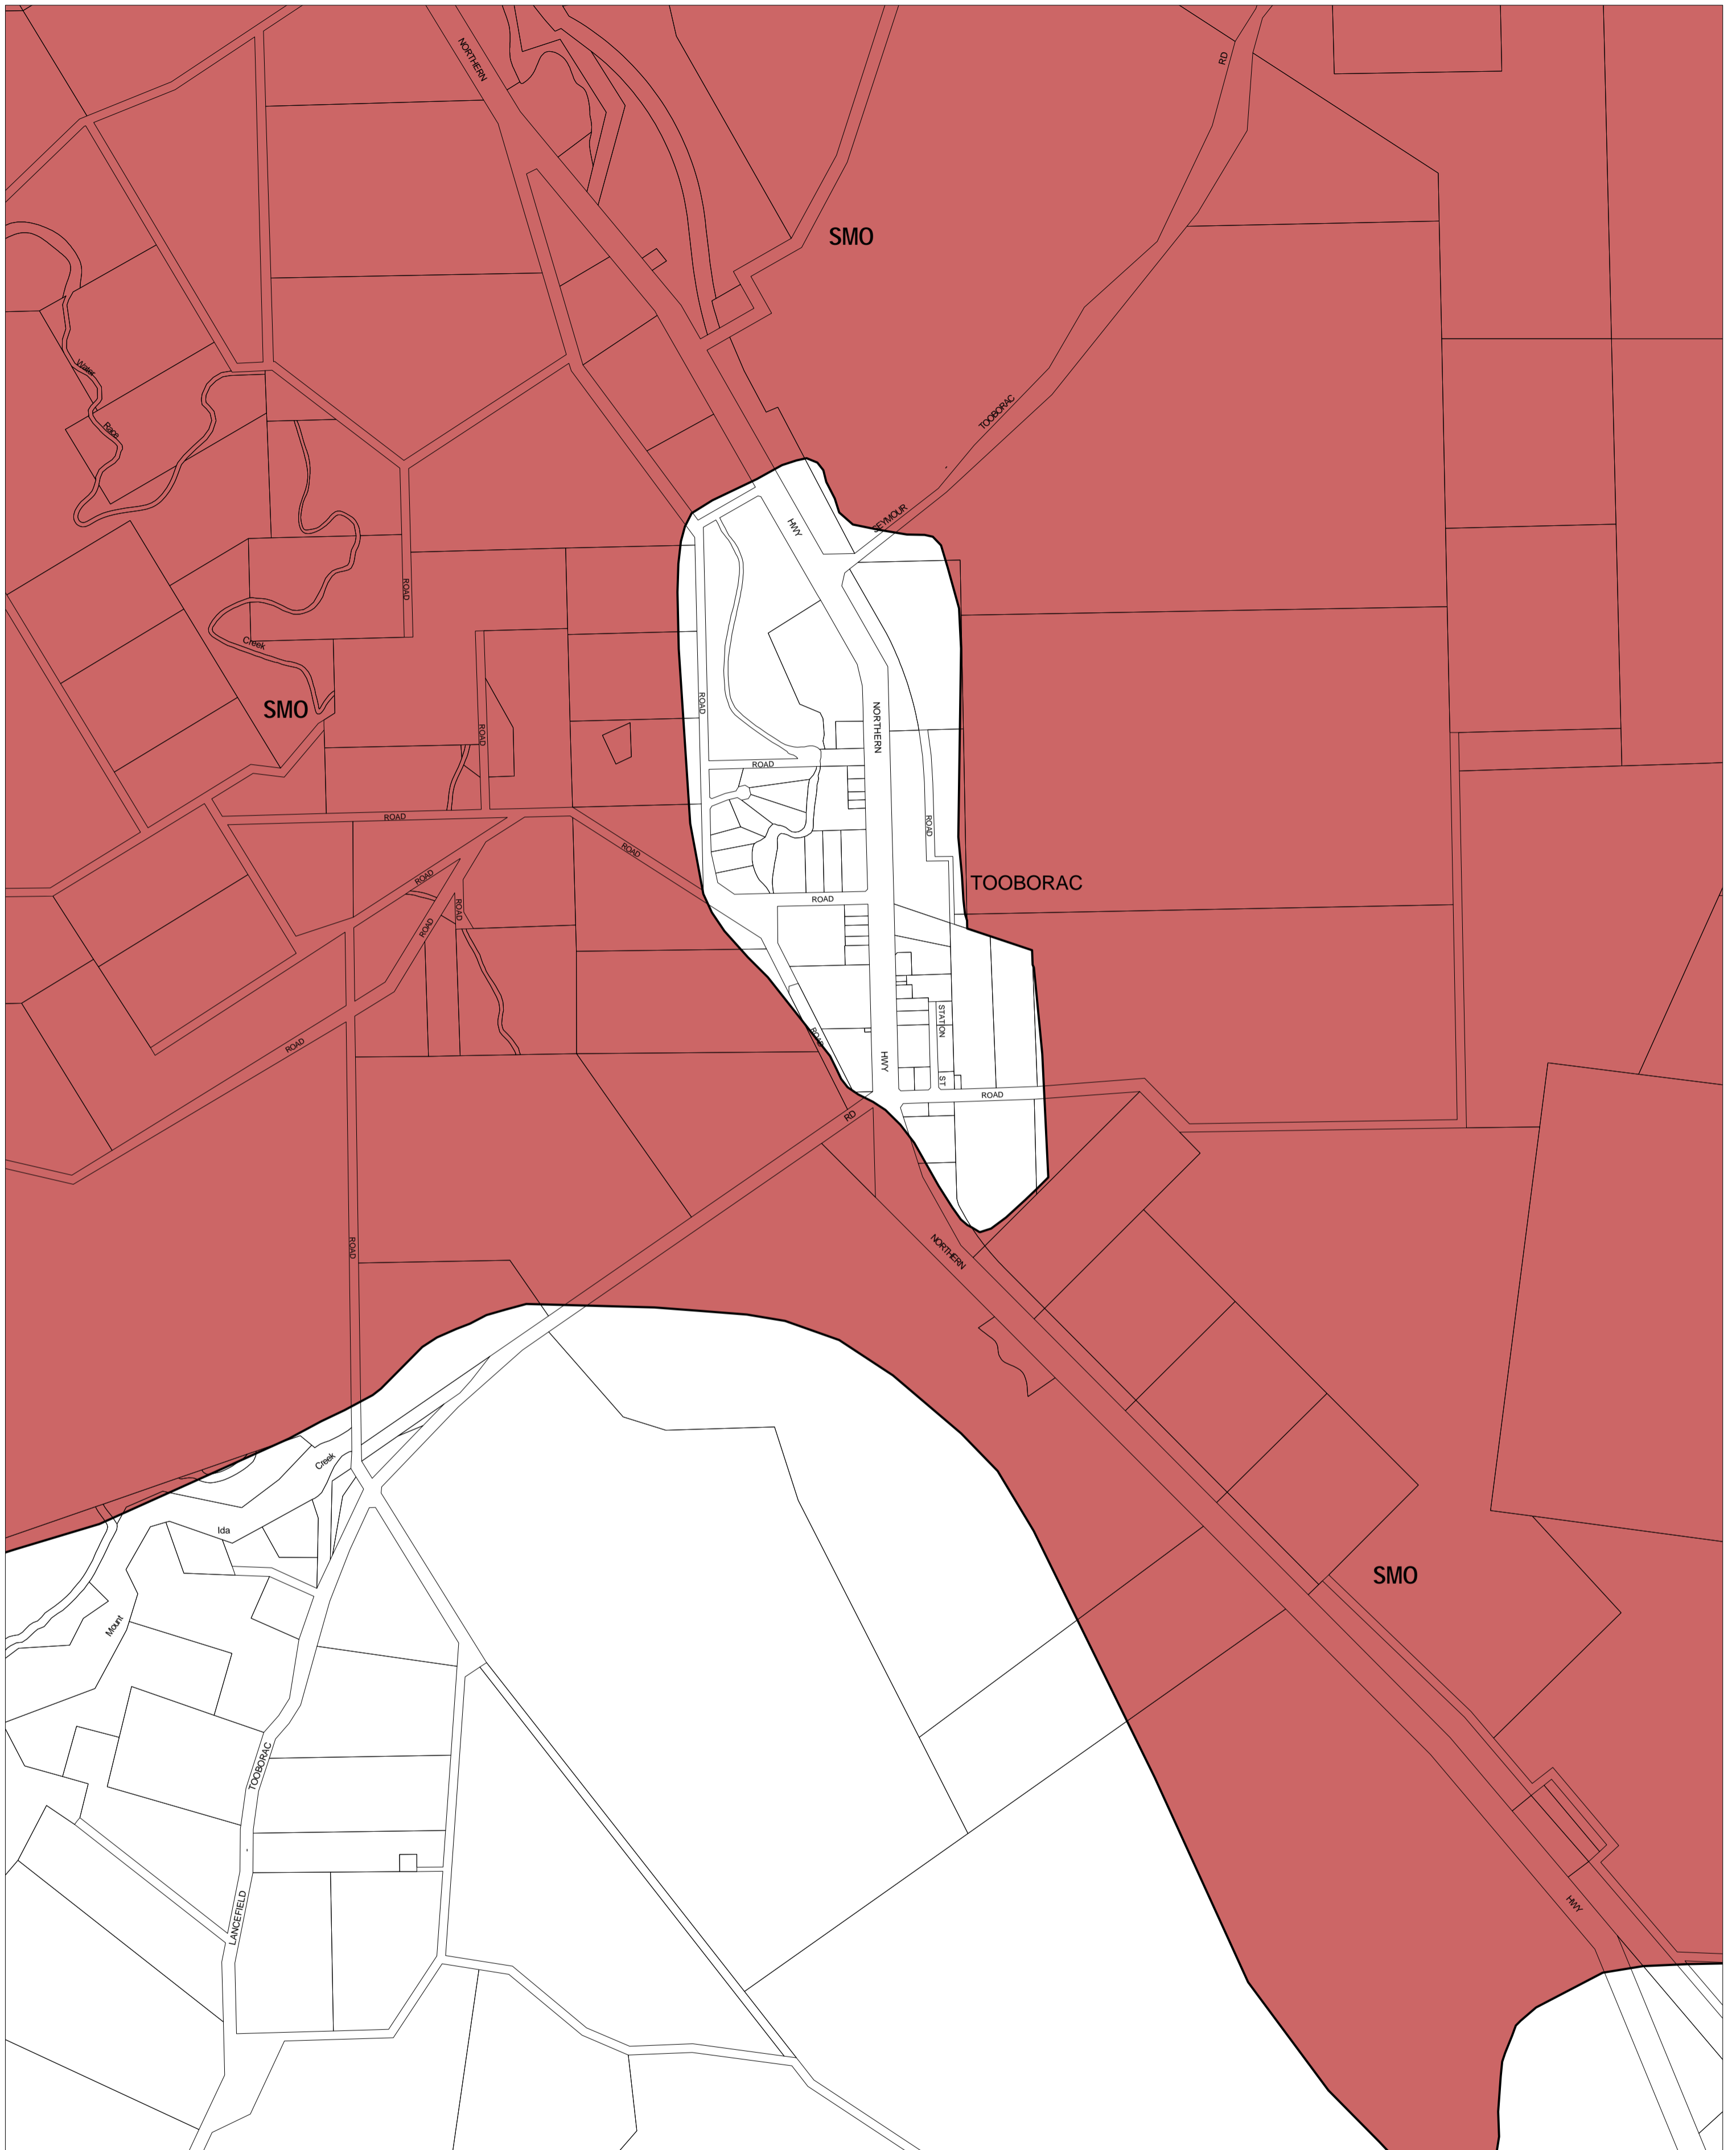

MITCHELL PLANNING SCHEME - LOCAL PROVISION

Overlays

SMO Salinity Management Overlay

AUSTRALIAN MAP GRID ZONE 55

Printed: 30/7/2007