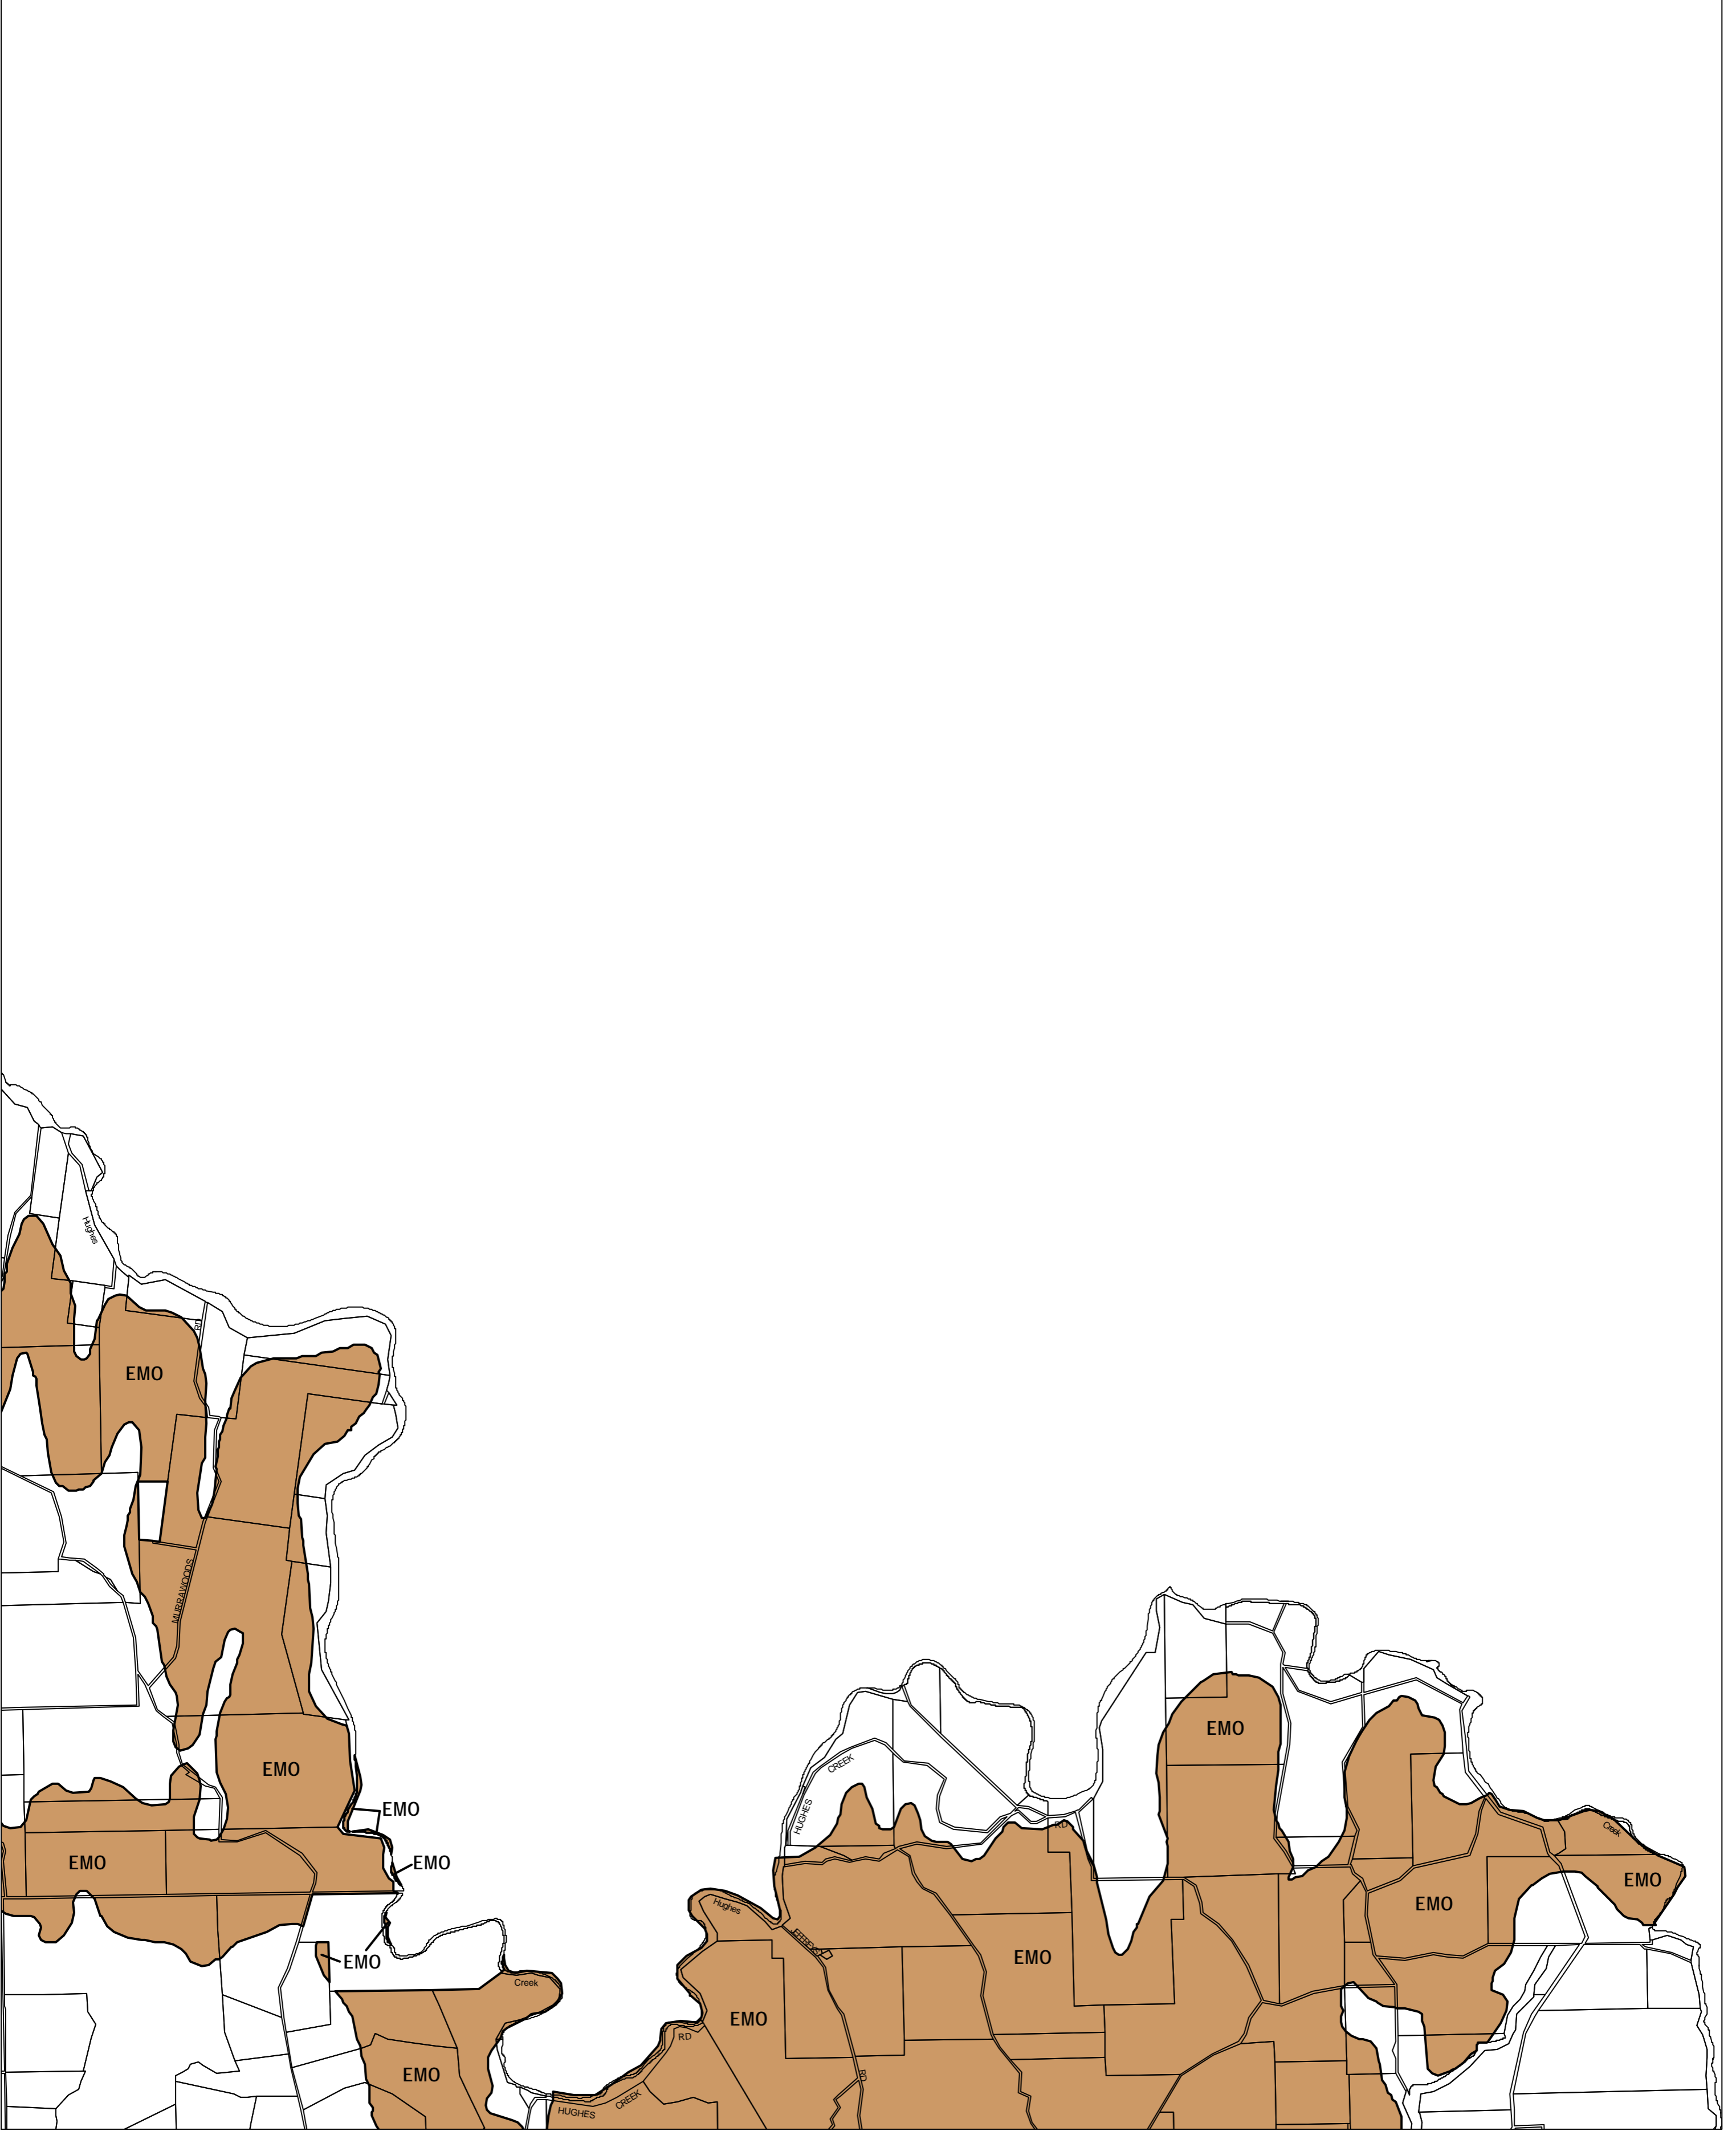

MITCHELL PLANNING SCHEME - LOCAL PROVISION

Overlays

EMO Erosion Management Overlay

AUSTRALIAN MAP GRID ZONE 55

Printed: 15/10/2009

AMENDMENT C39

EROSION MANAGEMENT OVERLAY

MAP No 4EMO