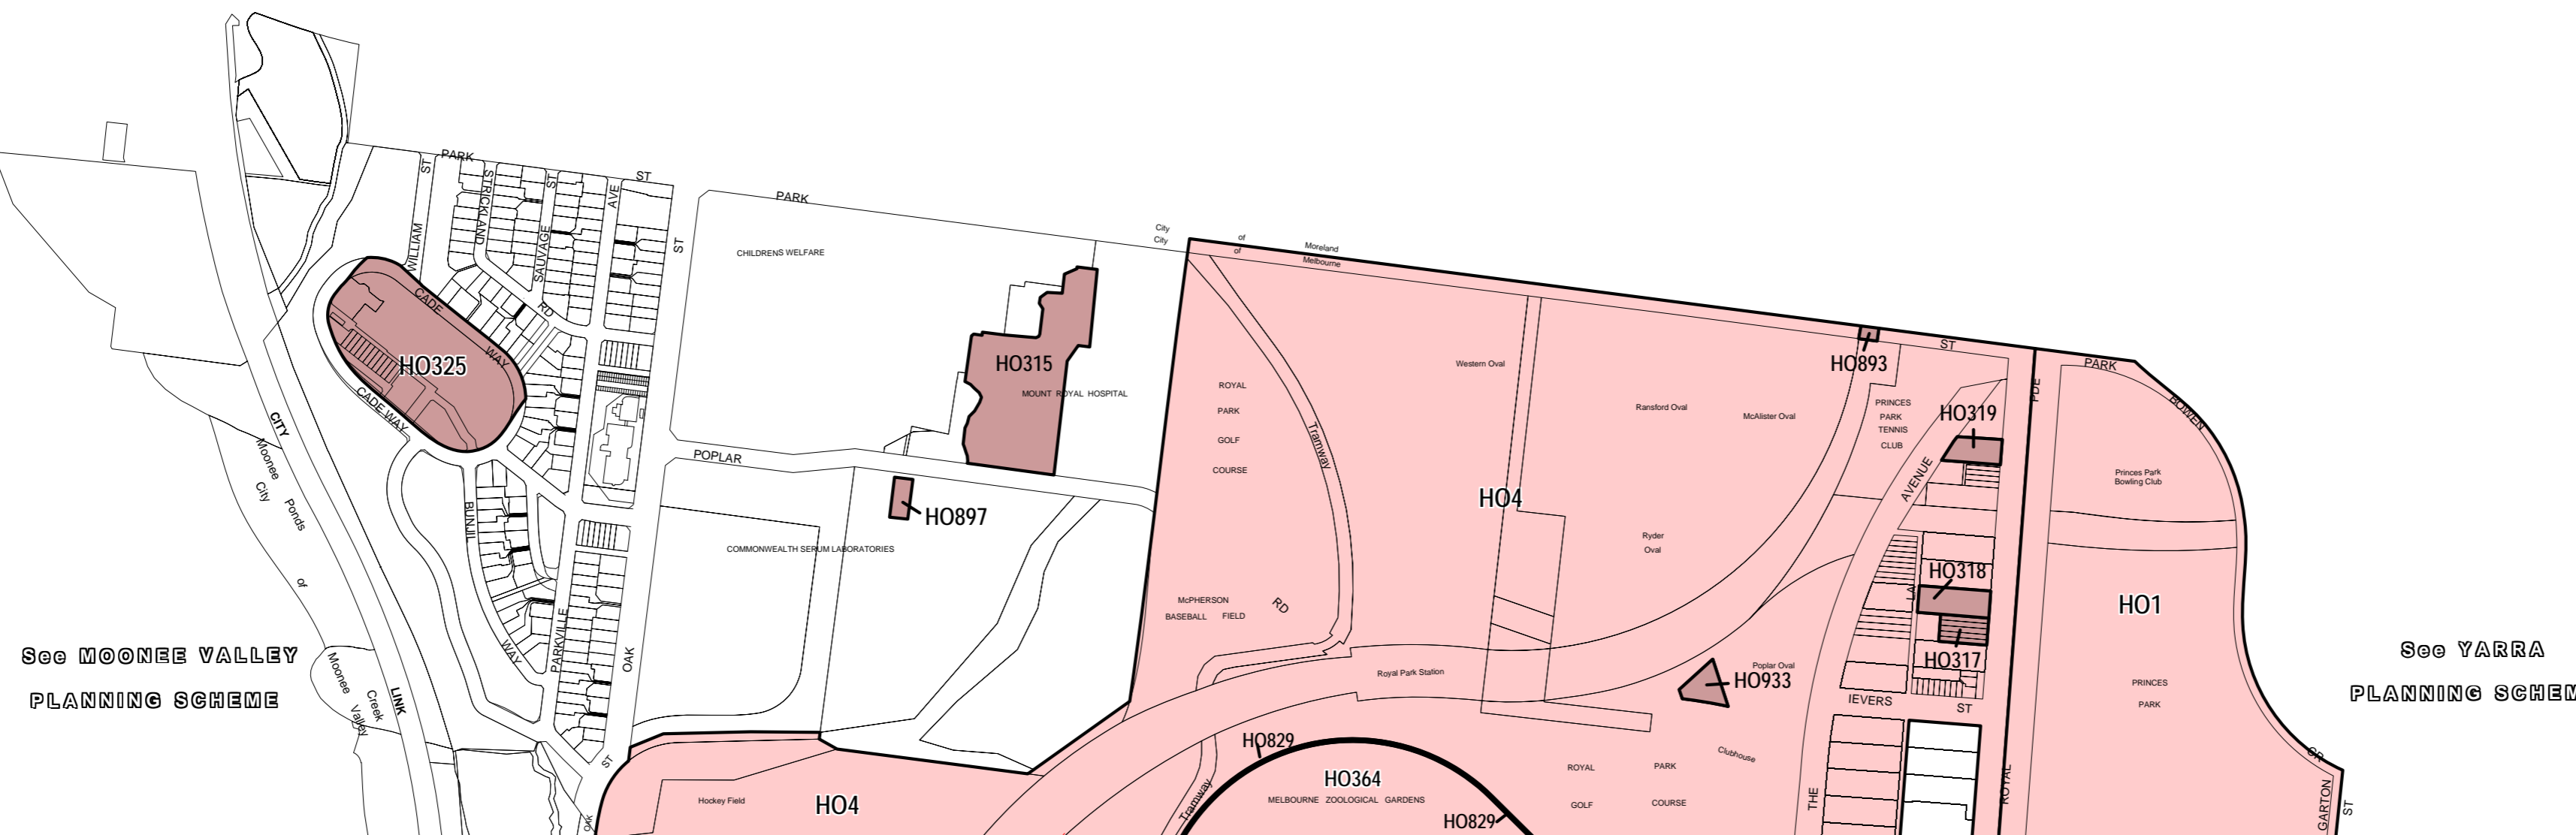

HERITAGE OVERLAY

Overlays
HO Heritage Overlay

See MORELAND PLANNING SCHEME

INDEX TO ADJOINING MAPS

See MOONEE VALLEY PLANNING SCHEME

See YARRA PLANNING SCHEME

Printed: 23/6/2008

AMENDMENT C131

MAP No 2HO