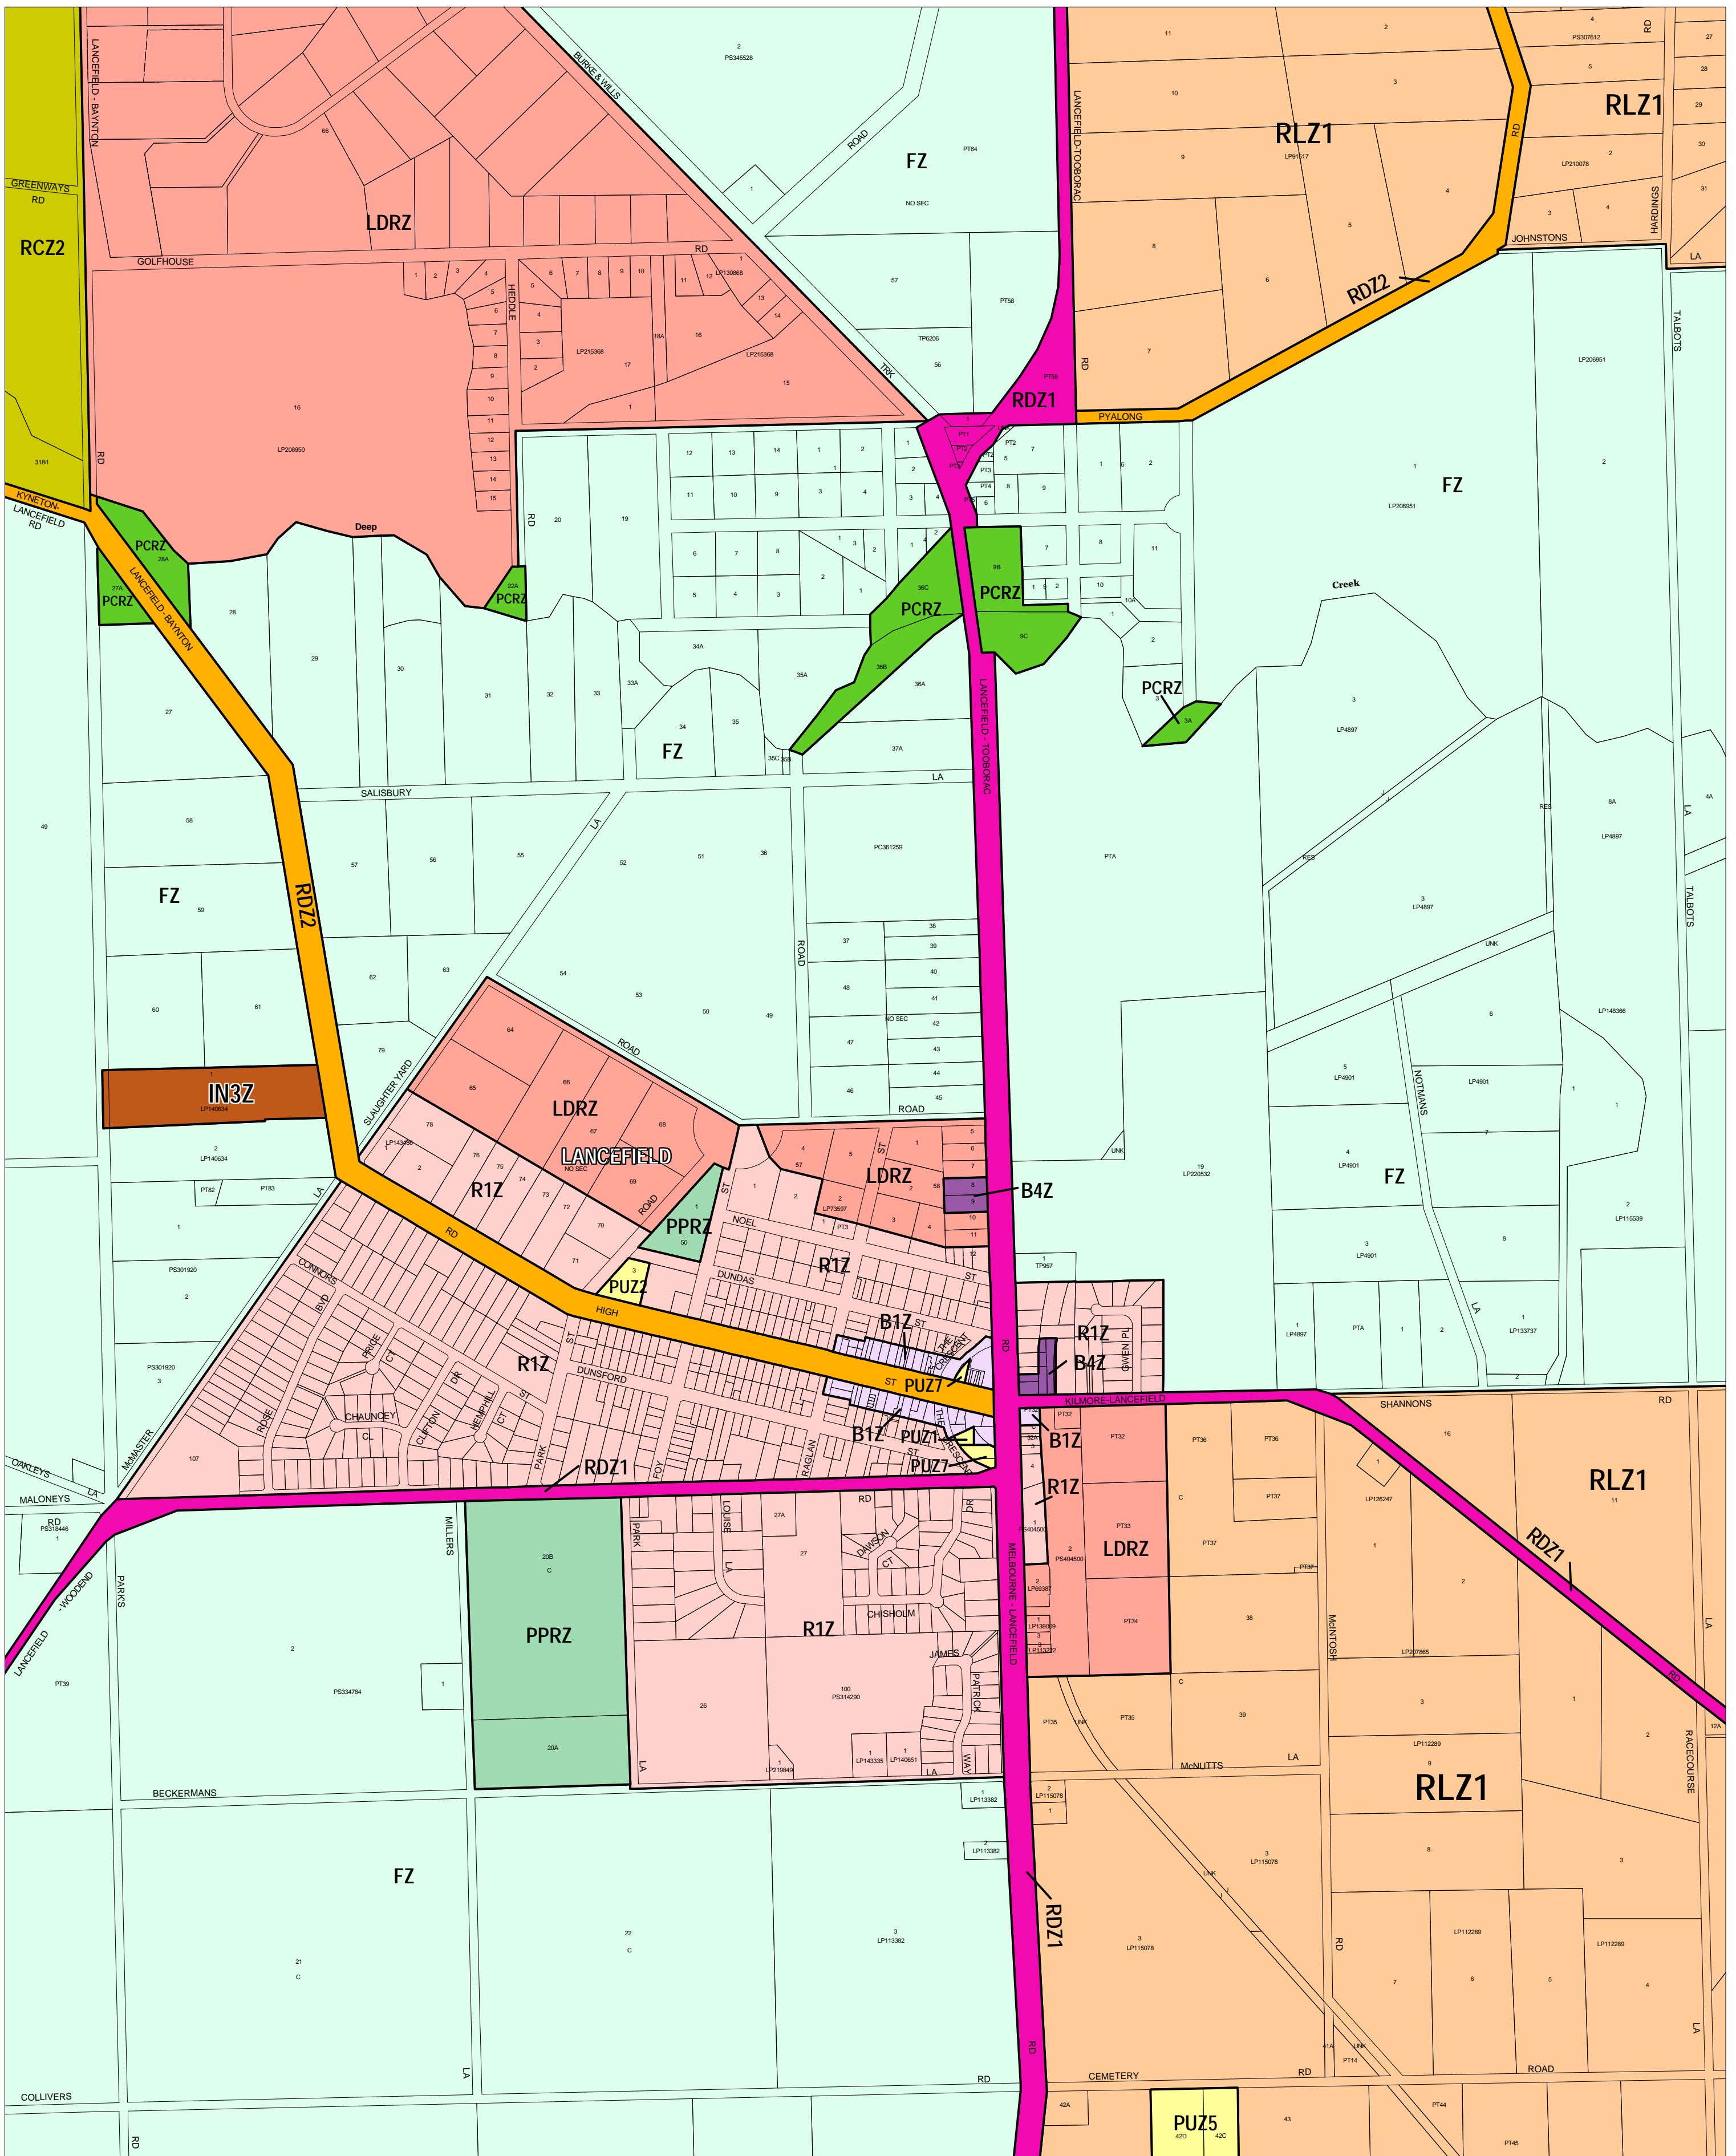

MACEDON RANGES PLANNING SCHEME - LOCAL PROVISION

Business	Public Use Zone Other Public Use	Rural Living Zone - Schedule 1
B1Z Business 1 Zone	PUZ1 Public Use Zone Service And Utility	RLZ1 Rural Living Zone - Schedule 1
B4Z Business 4 Zone		
Industrial	Road Zone Category 1	
I1Z Industrial 1 Zone	RDZ1 Road Zone Category 1	
I3Z Industrial 3 Zone	RDZ2 Road Zone Category 2	
Public Land	Residential	
PCRZ Public Conservation And Resource Zone	LDRZ Low Density Residential Zone	
PPRZ Public Park And Recreation Zone	R1Z Residential 1 Zone	
PUZ5 Public Use Zone Cemetery/crematorium	Rural	
PUZ2 Public Use Zone Education	FZ Farming Zone	
	RCZ2 Rural Conservation Zone - Schedule 2	

200 0 200 400 600 800 1000 m

AUSTRALIAN MAP GRID ZONE 55

THIS MAP INCORPORATES APPROVED ZONES AS AT: 1&02/06 AMENDMENT C48

INDEX TO ADJOINING METRIC SERIES MAP

Printed: 5/5/2006