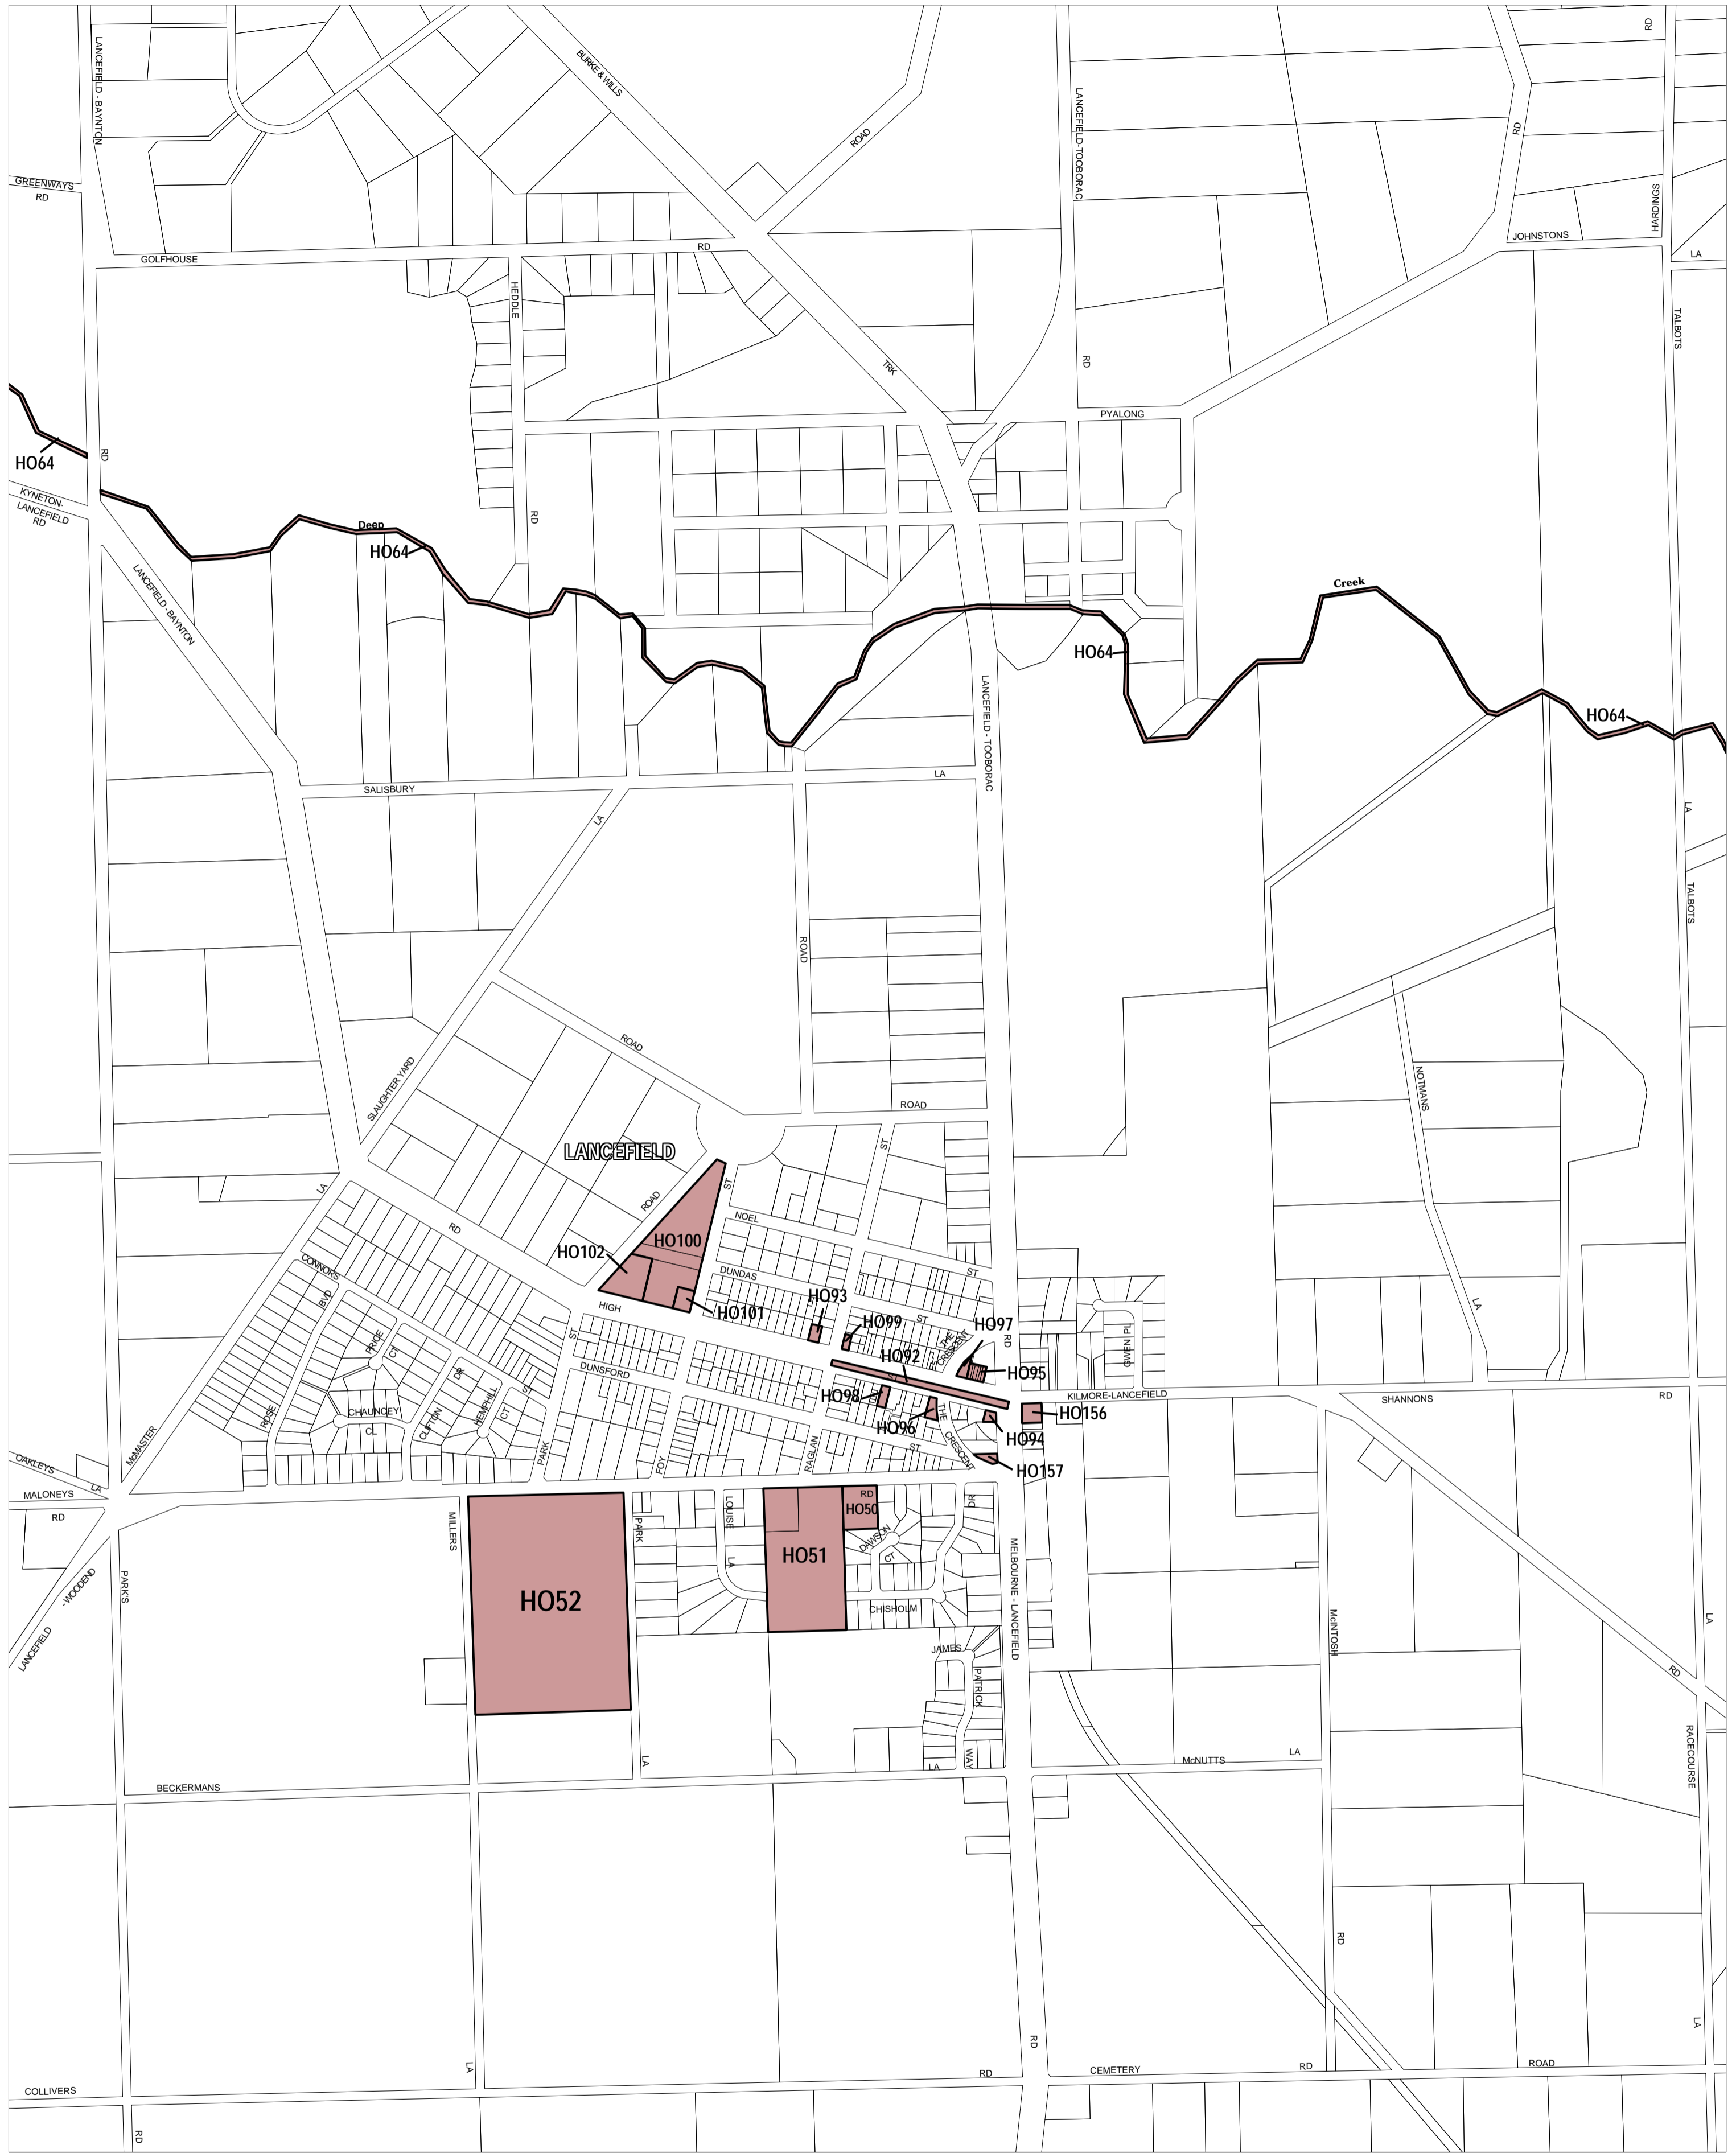

MACEDON RANGES PLANNING SCHEME - LOCAL PROVISION

Overlays

HO Heritage Overlay

AUSTRALIAN MAP GRID ZONE 55

Printed: 10/10/2007