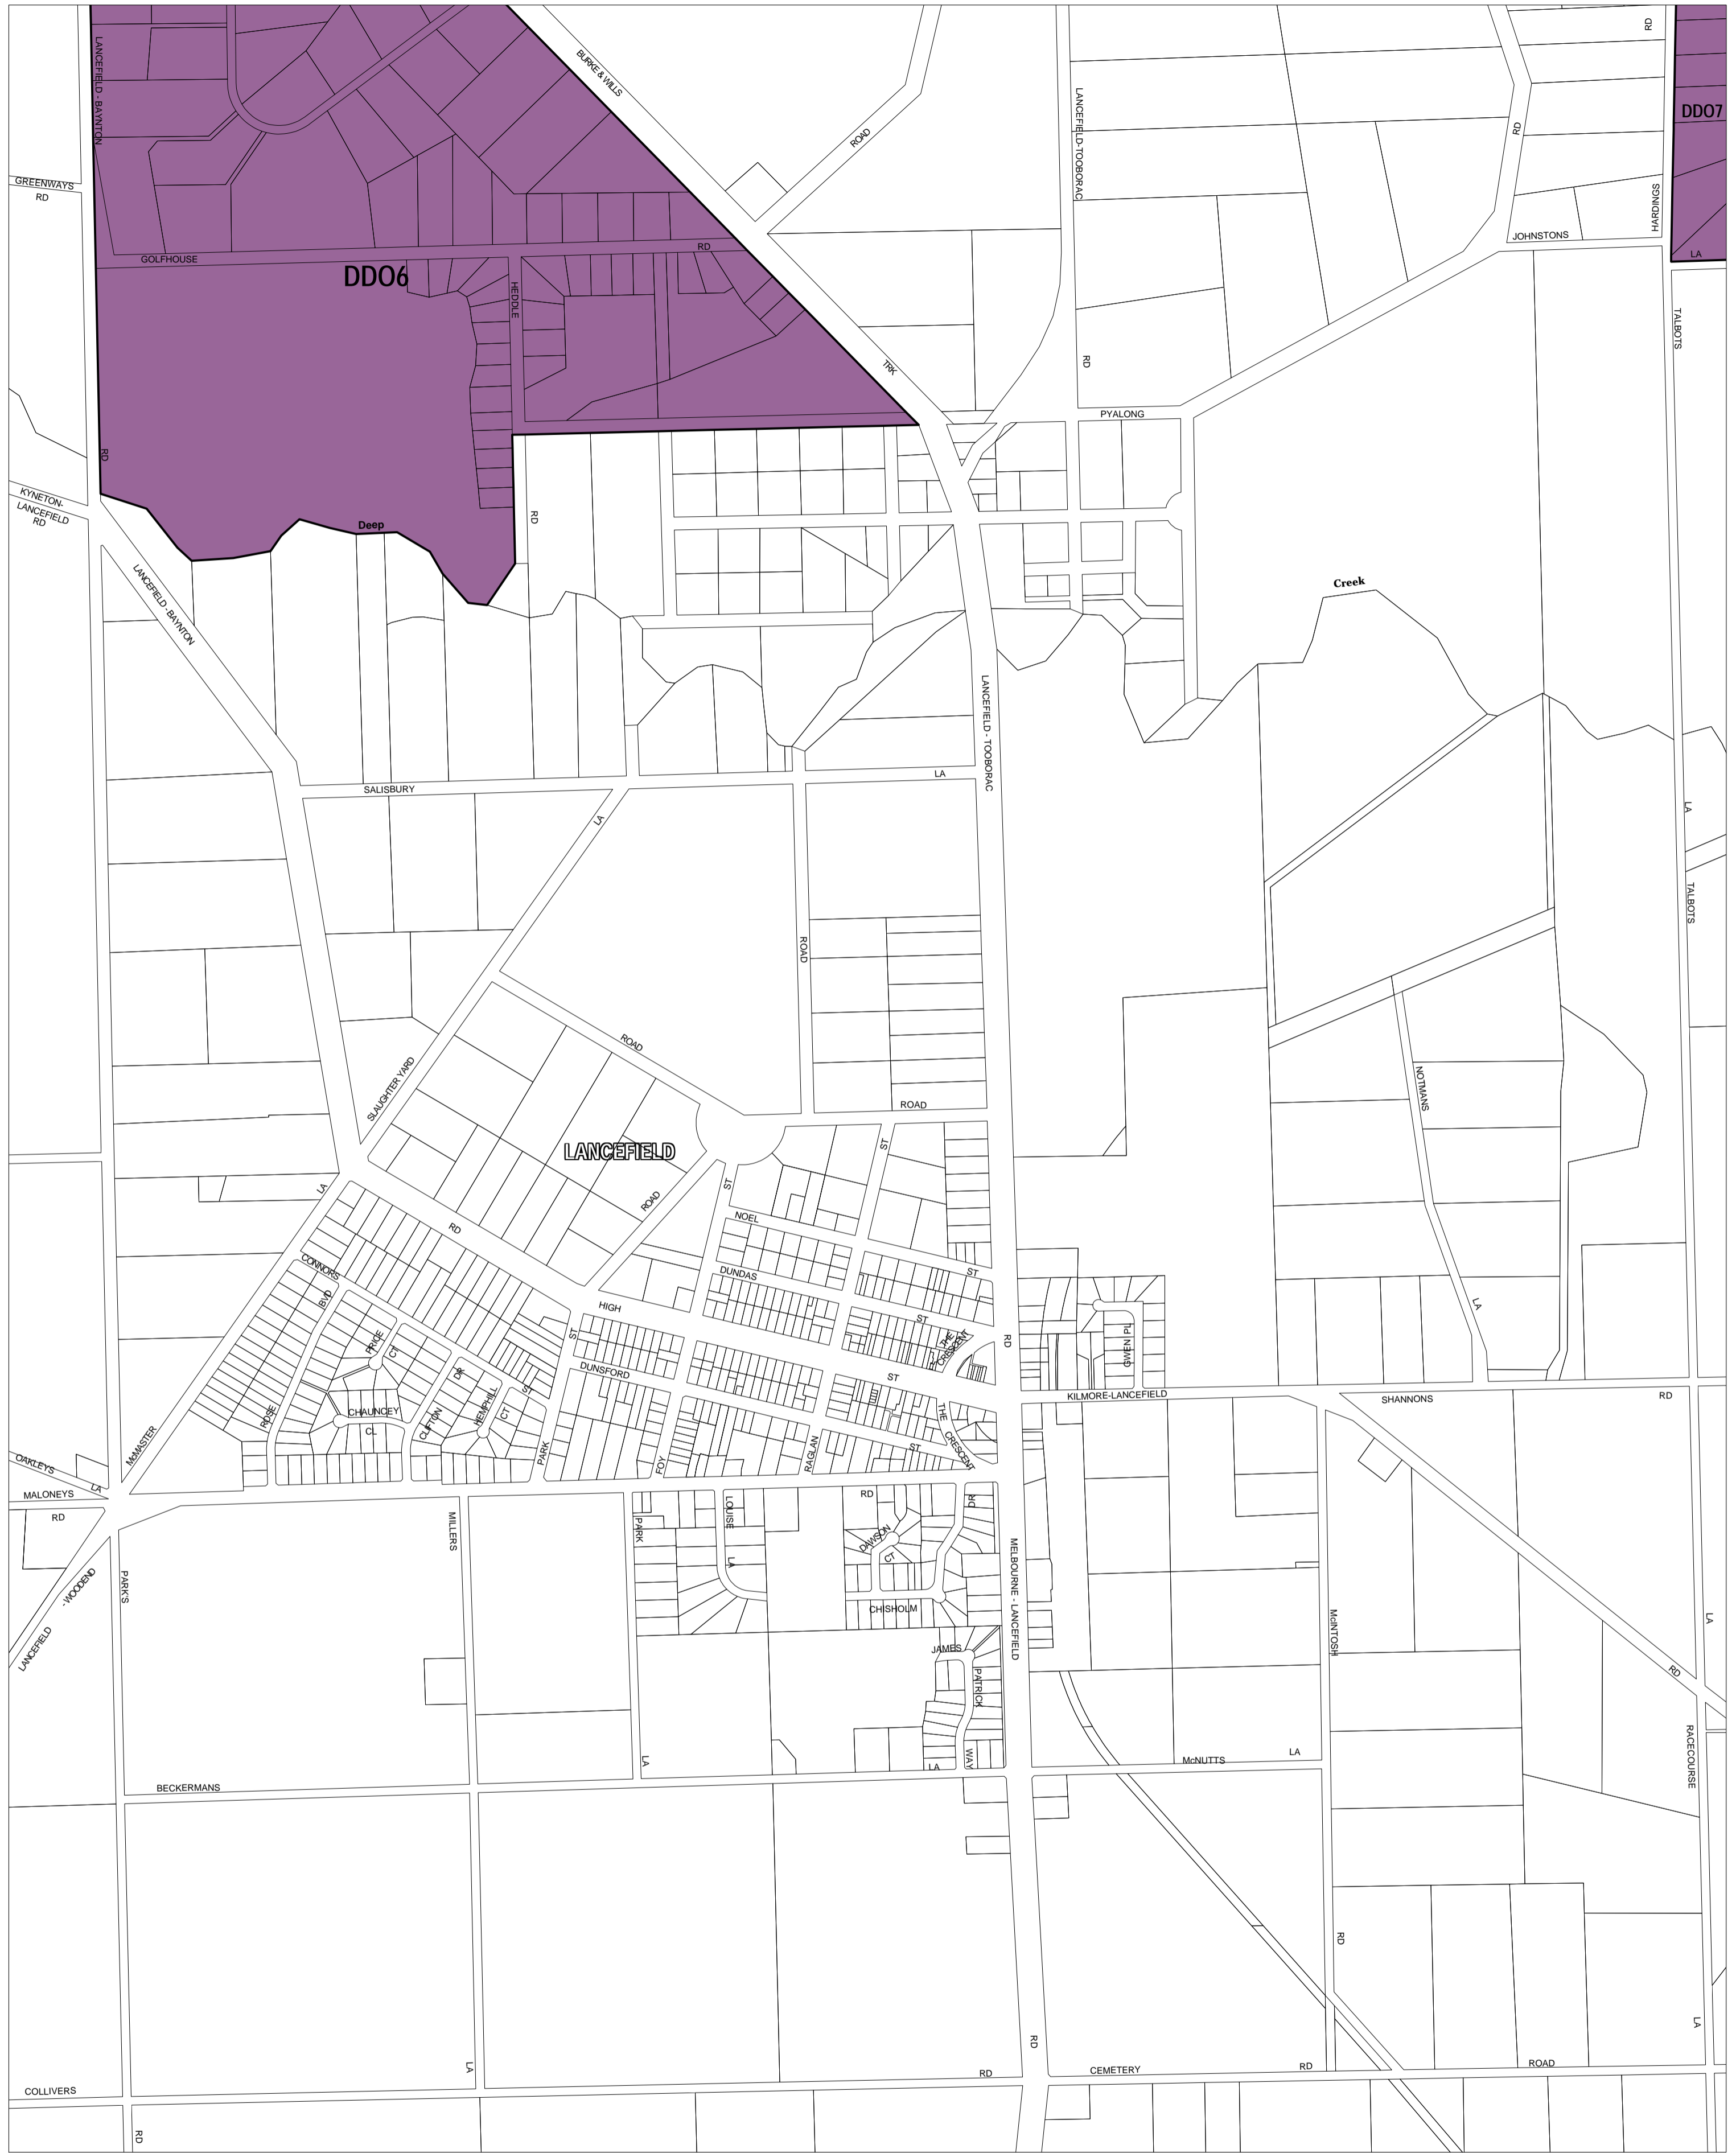

MACEDON RANGES PLANNING SCHEME - LOCAL PROVISION

Overlays

- DDO6 Design And Development Overlay - Schedule 6
- DDO7 Design And Development Overlay - Schedule 7

200 0 200 400 600 800 1000 m
AUSTRALIAN MAP GRID ZONE 55

INDEX TO ADJOINING METRIC SERIES MAP

1	2	3
4	5	6
7	8	9
10	11	12
13	14	15
16	17	18
19	20	21
22	23	24
25	26	27
28	29	30
31	32	33
34	35	36
37	38	39
40	41	42
43	44	

Printed: 8/10/2007